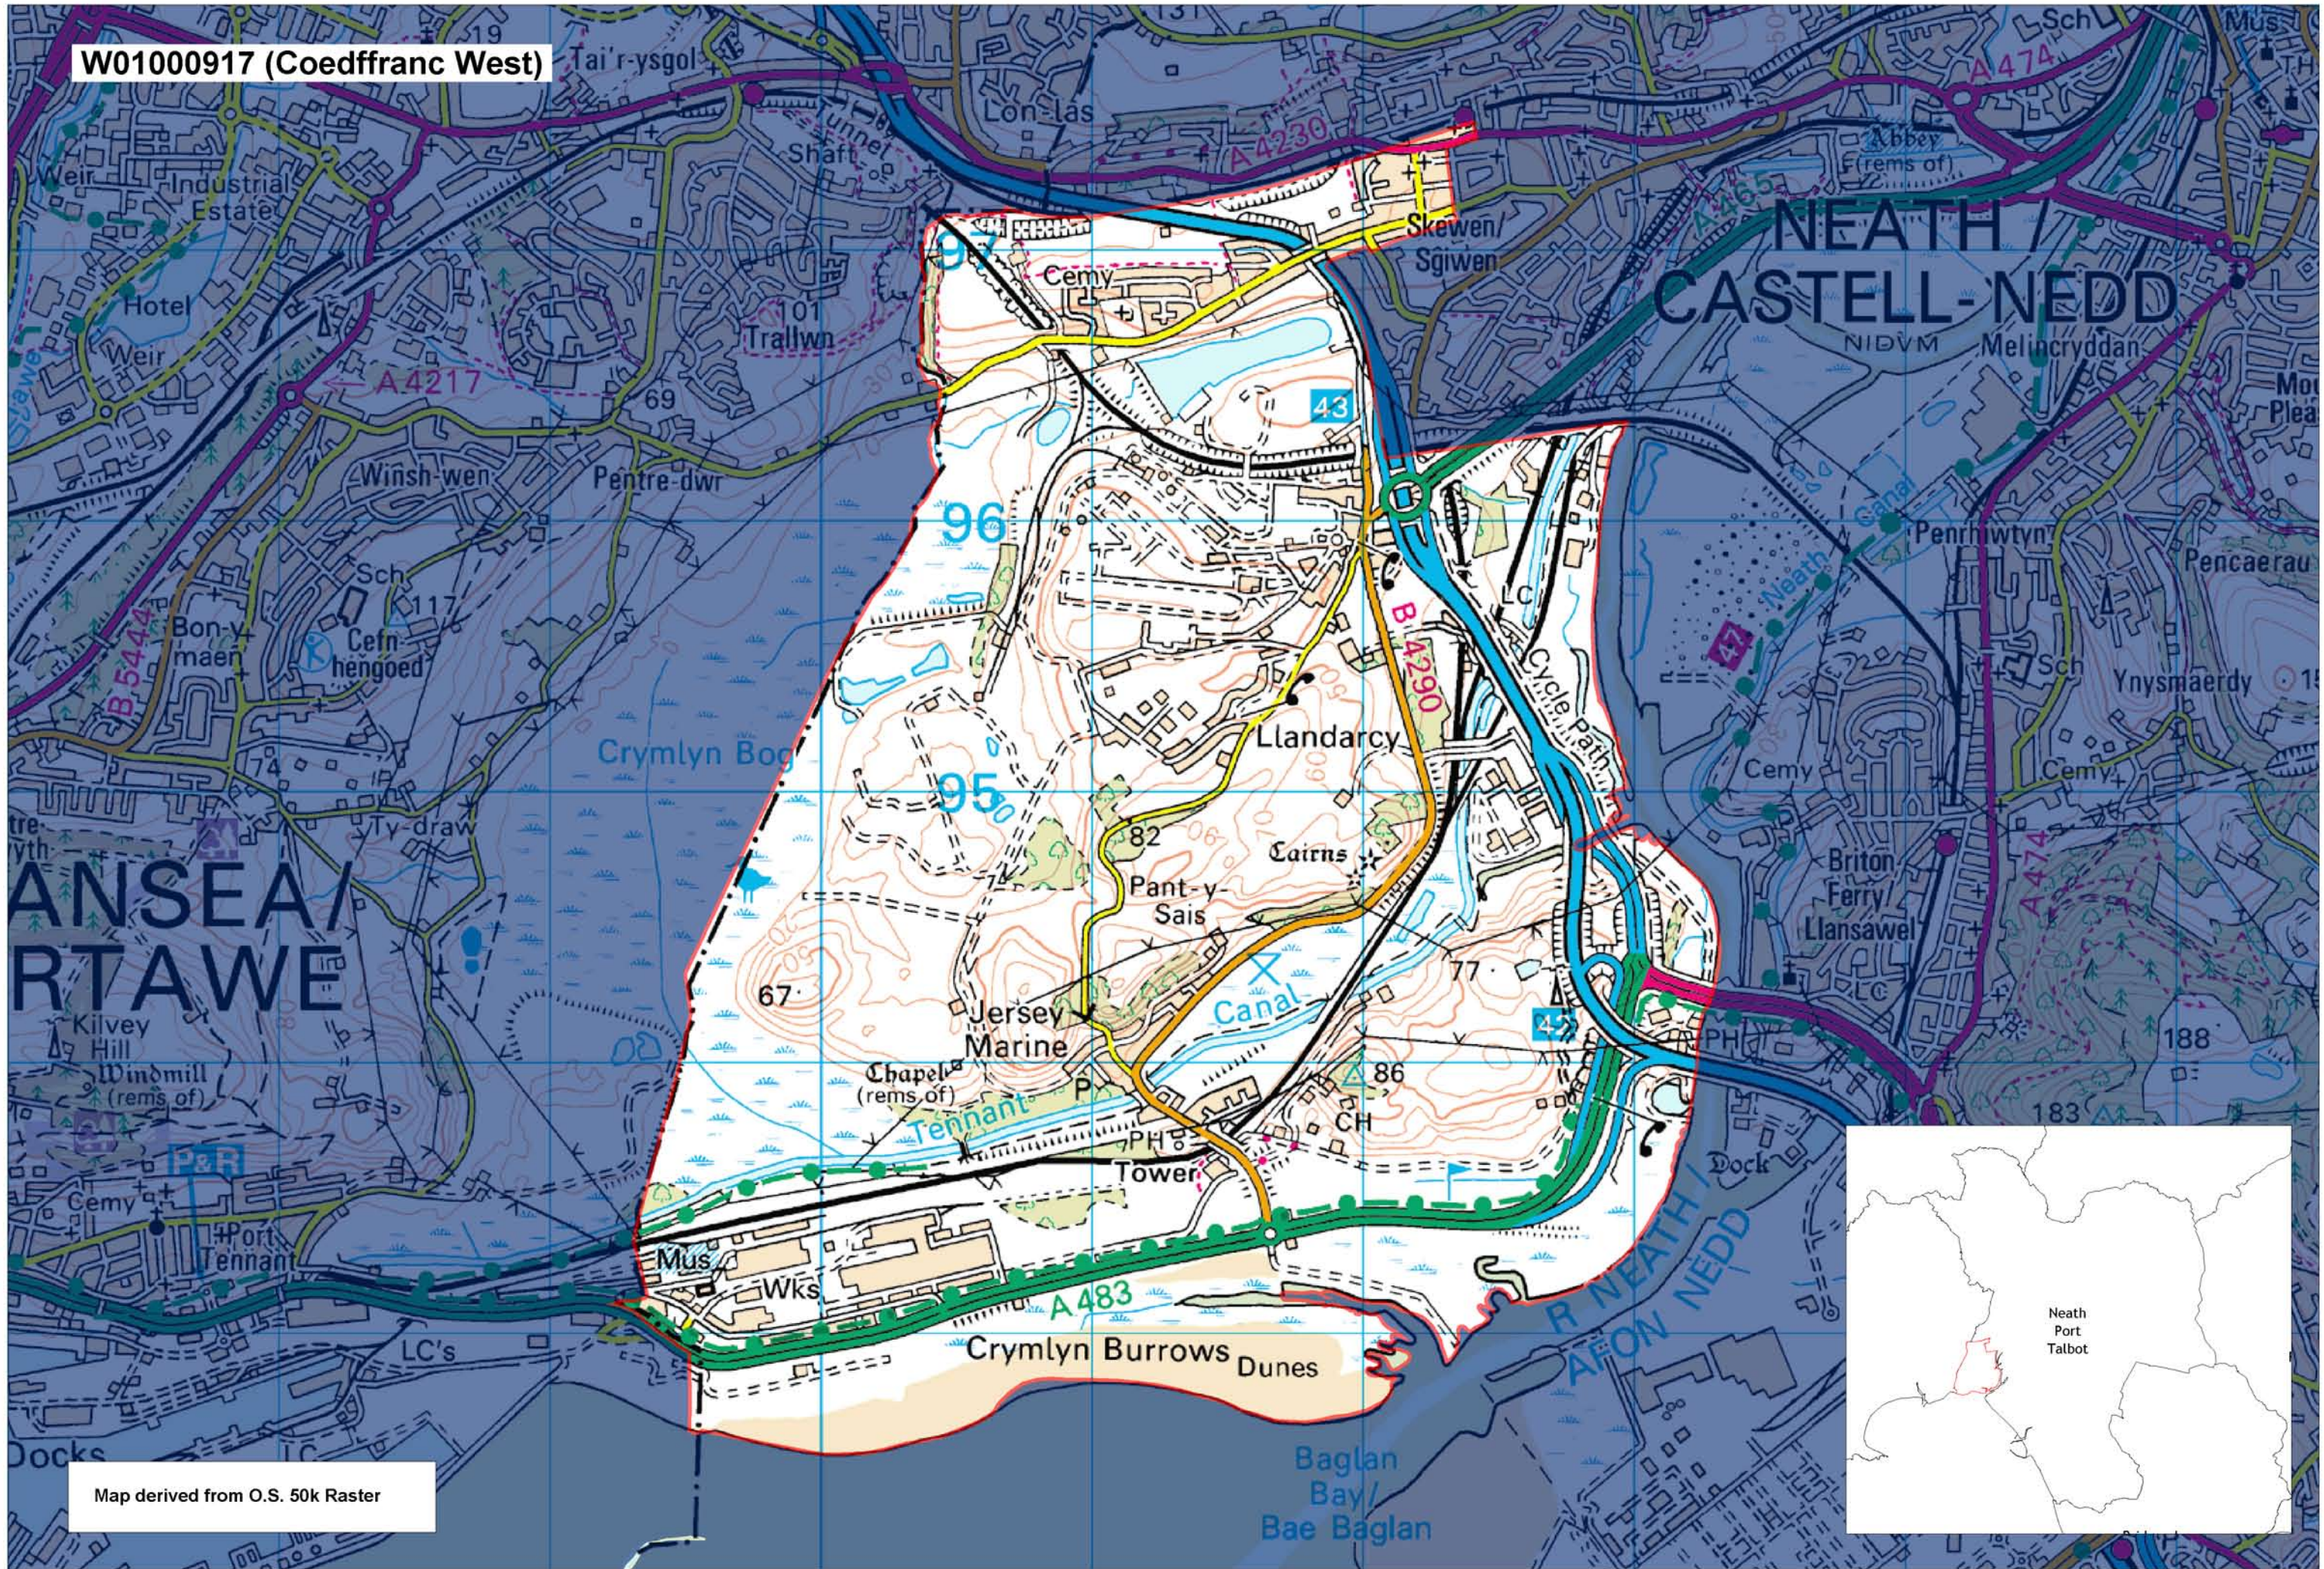

W01000917 (Coedffranc West)

Map derived from O.S. 50k Raster

This map is based upon the Ordnance Survey material with the permission of Ordnance Survey on behalf of The Controller of Her Majesty's Stationery Office. © Crown copyright 2008. Unauthorised reproduction infringes Crown copyright and may lead to prosecution or civil proceedings. Welsh Assembly Government. Licence Number: 100017916. Mae'r map hwn yn seiliedig ar ddeunydd yr Arolwg Ordnans gyda chaniatâd Arolwg Ordnans ar ran Rheolwr Llyfrau Ei Mawrhydi. © Hawffraint y Goron 2008. Mae atgynhyrchu heb ganiatâd yn torri hawffraint y Goron a gall hyn arwain at erlyniad neu achos sifil. Llywodraeth Cynulliad Cymru. Rhif trwydded 100017916.