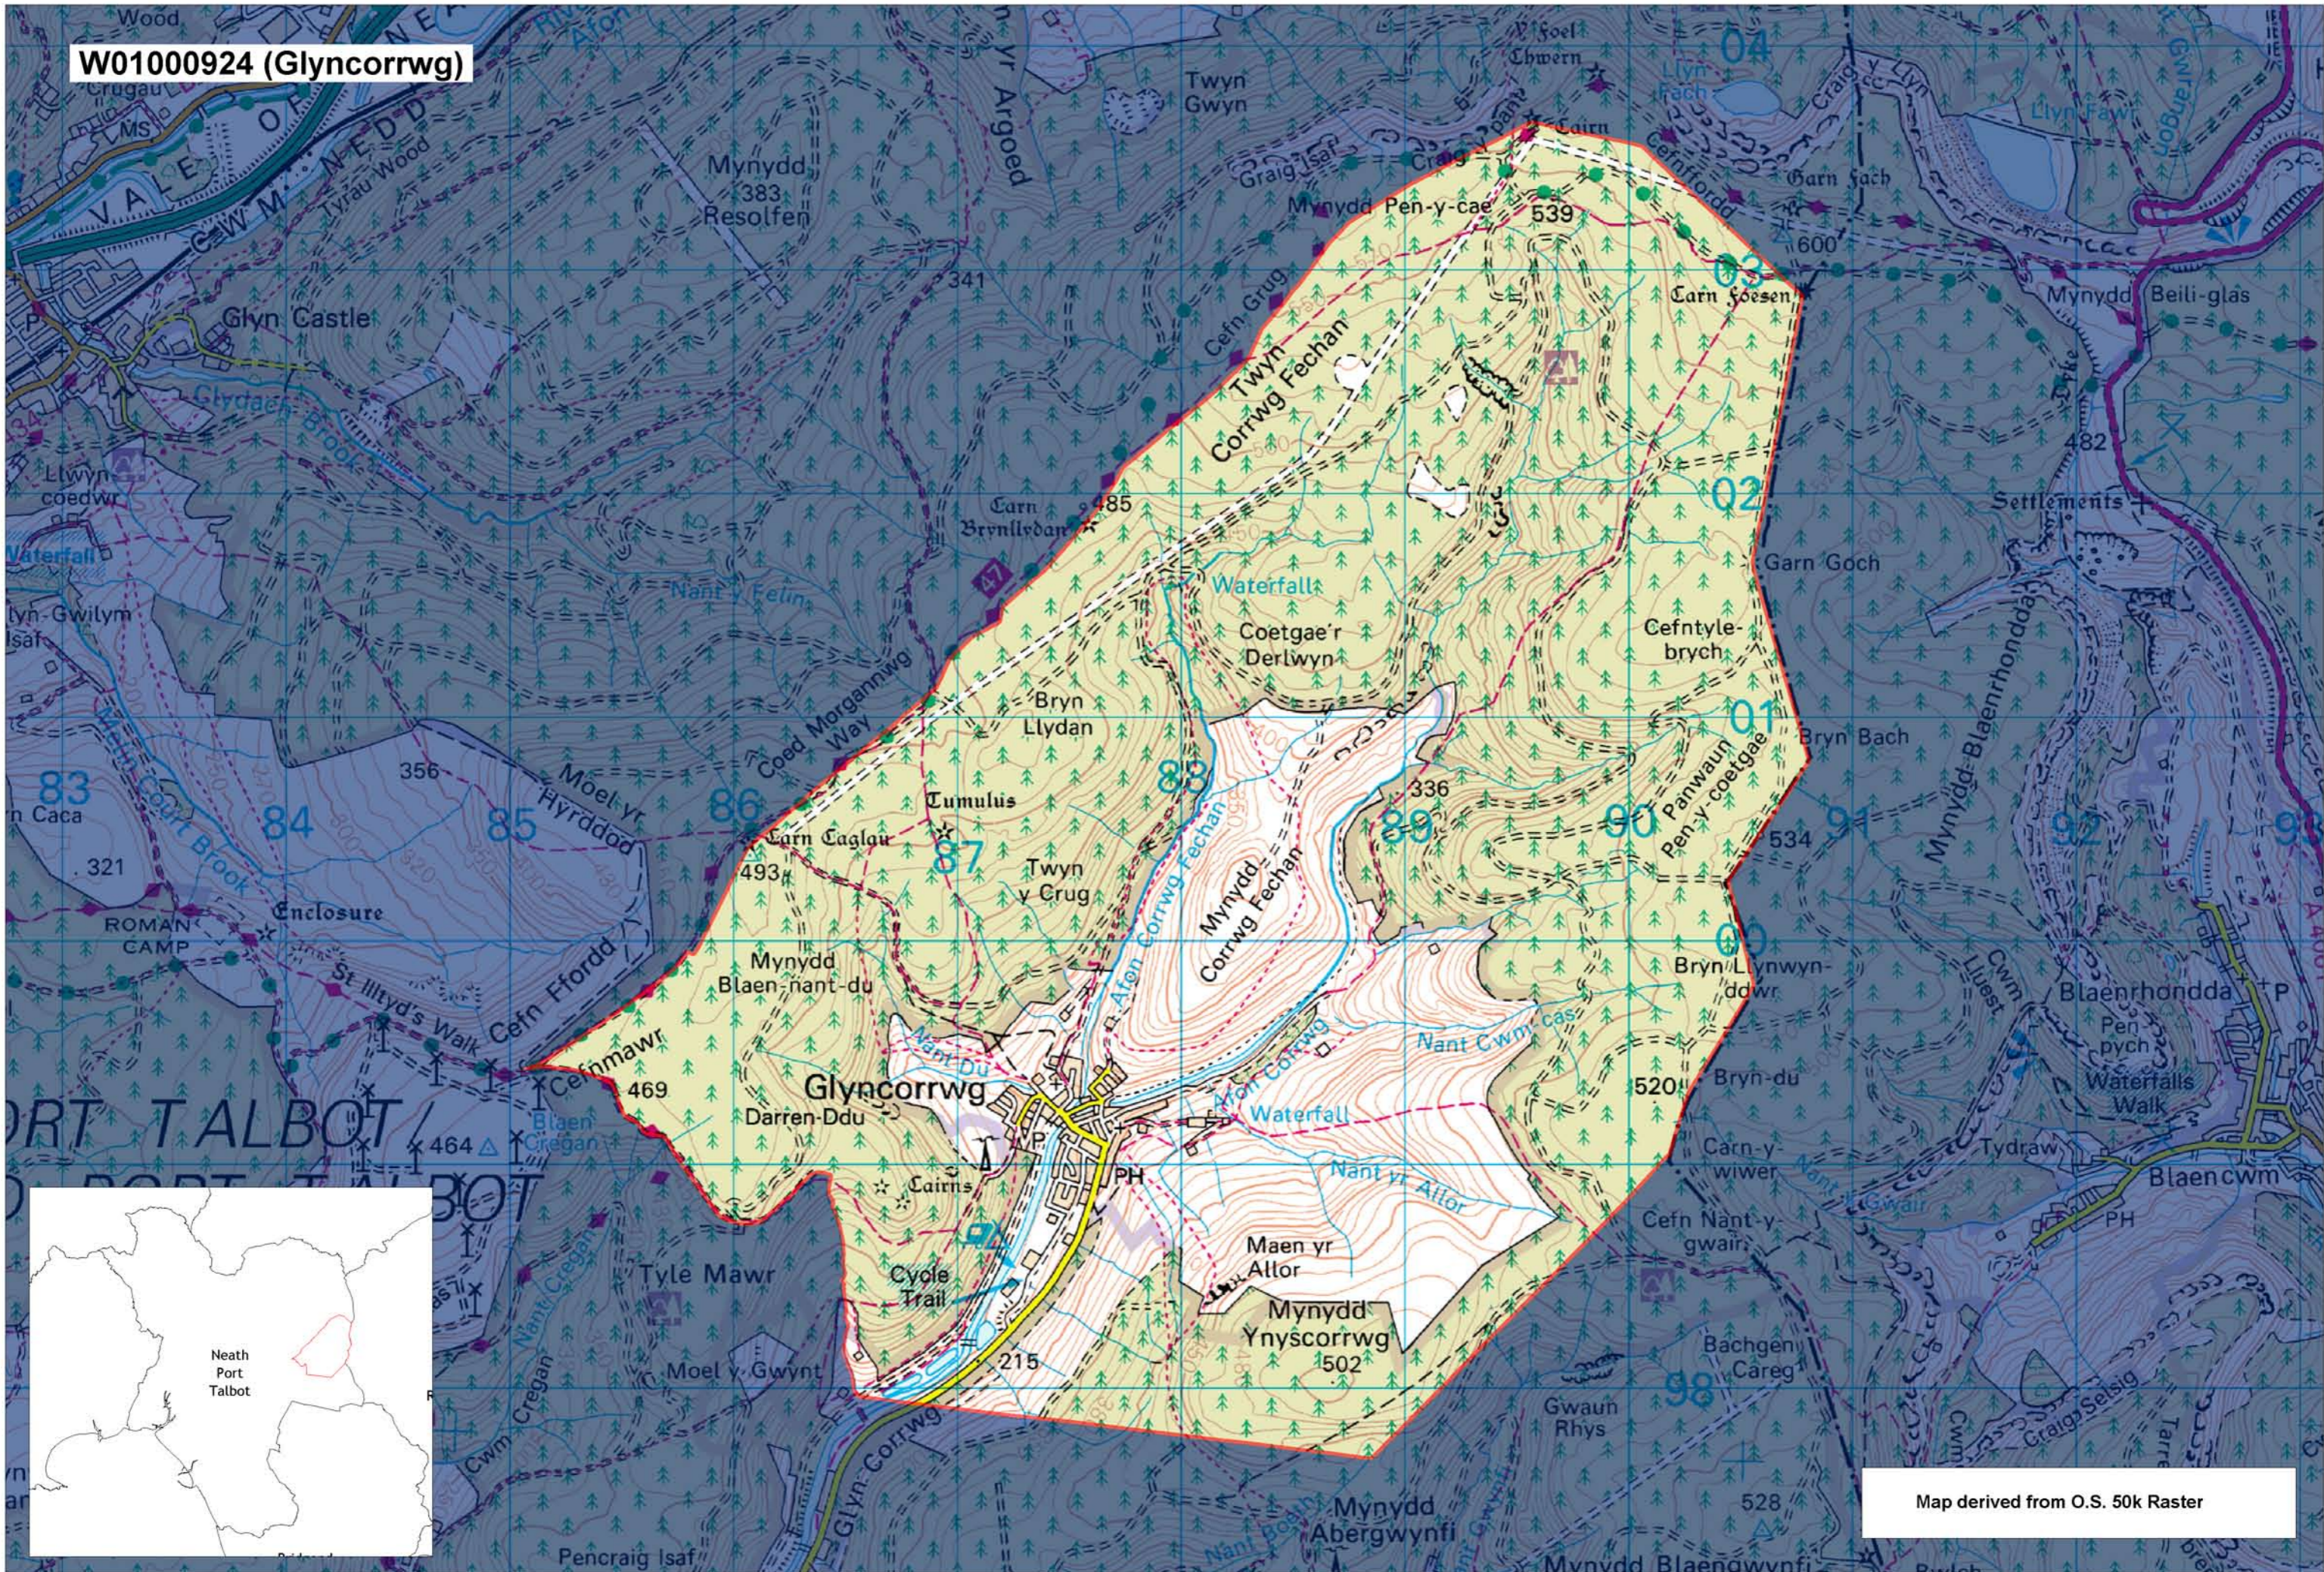

W01000924 (Glyncorrwg)

Map derived from O.S. 50k Raster

Produced by Cartographics, Statistical Directorate, Welsh Assembly Government. Cynhyrchwyd gan Cartograffeg, Y Gyfarwyddiaeth Ystadegol, Llywodraeth Cynulliad Cymru.