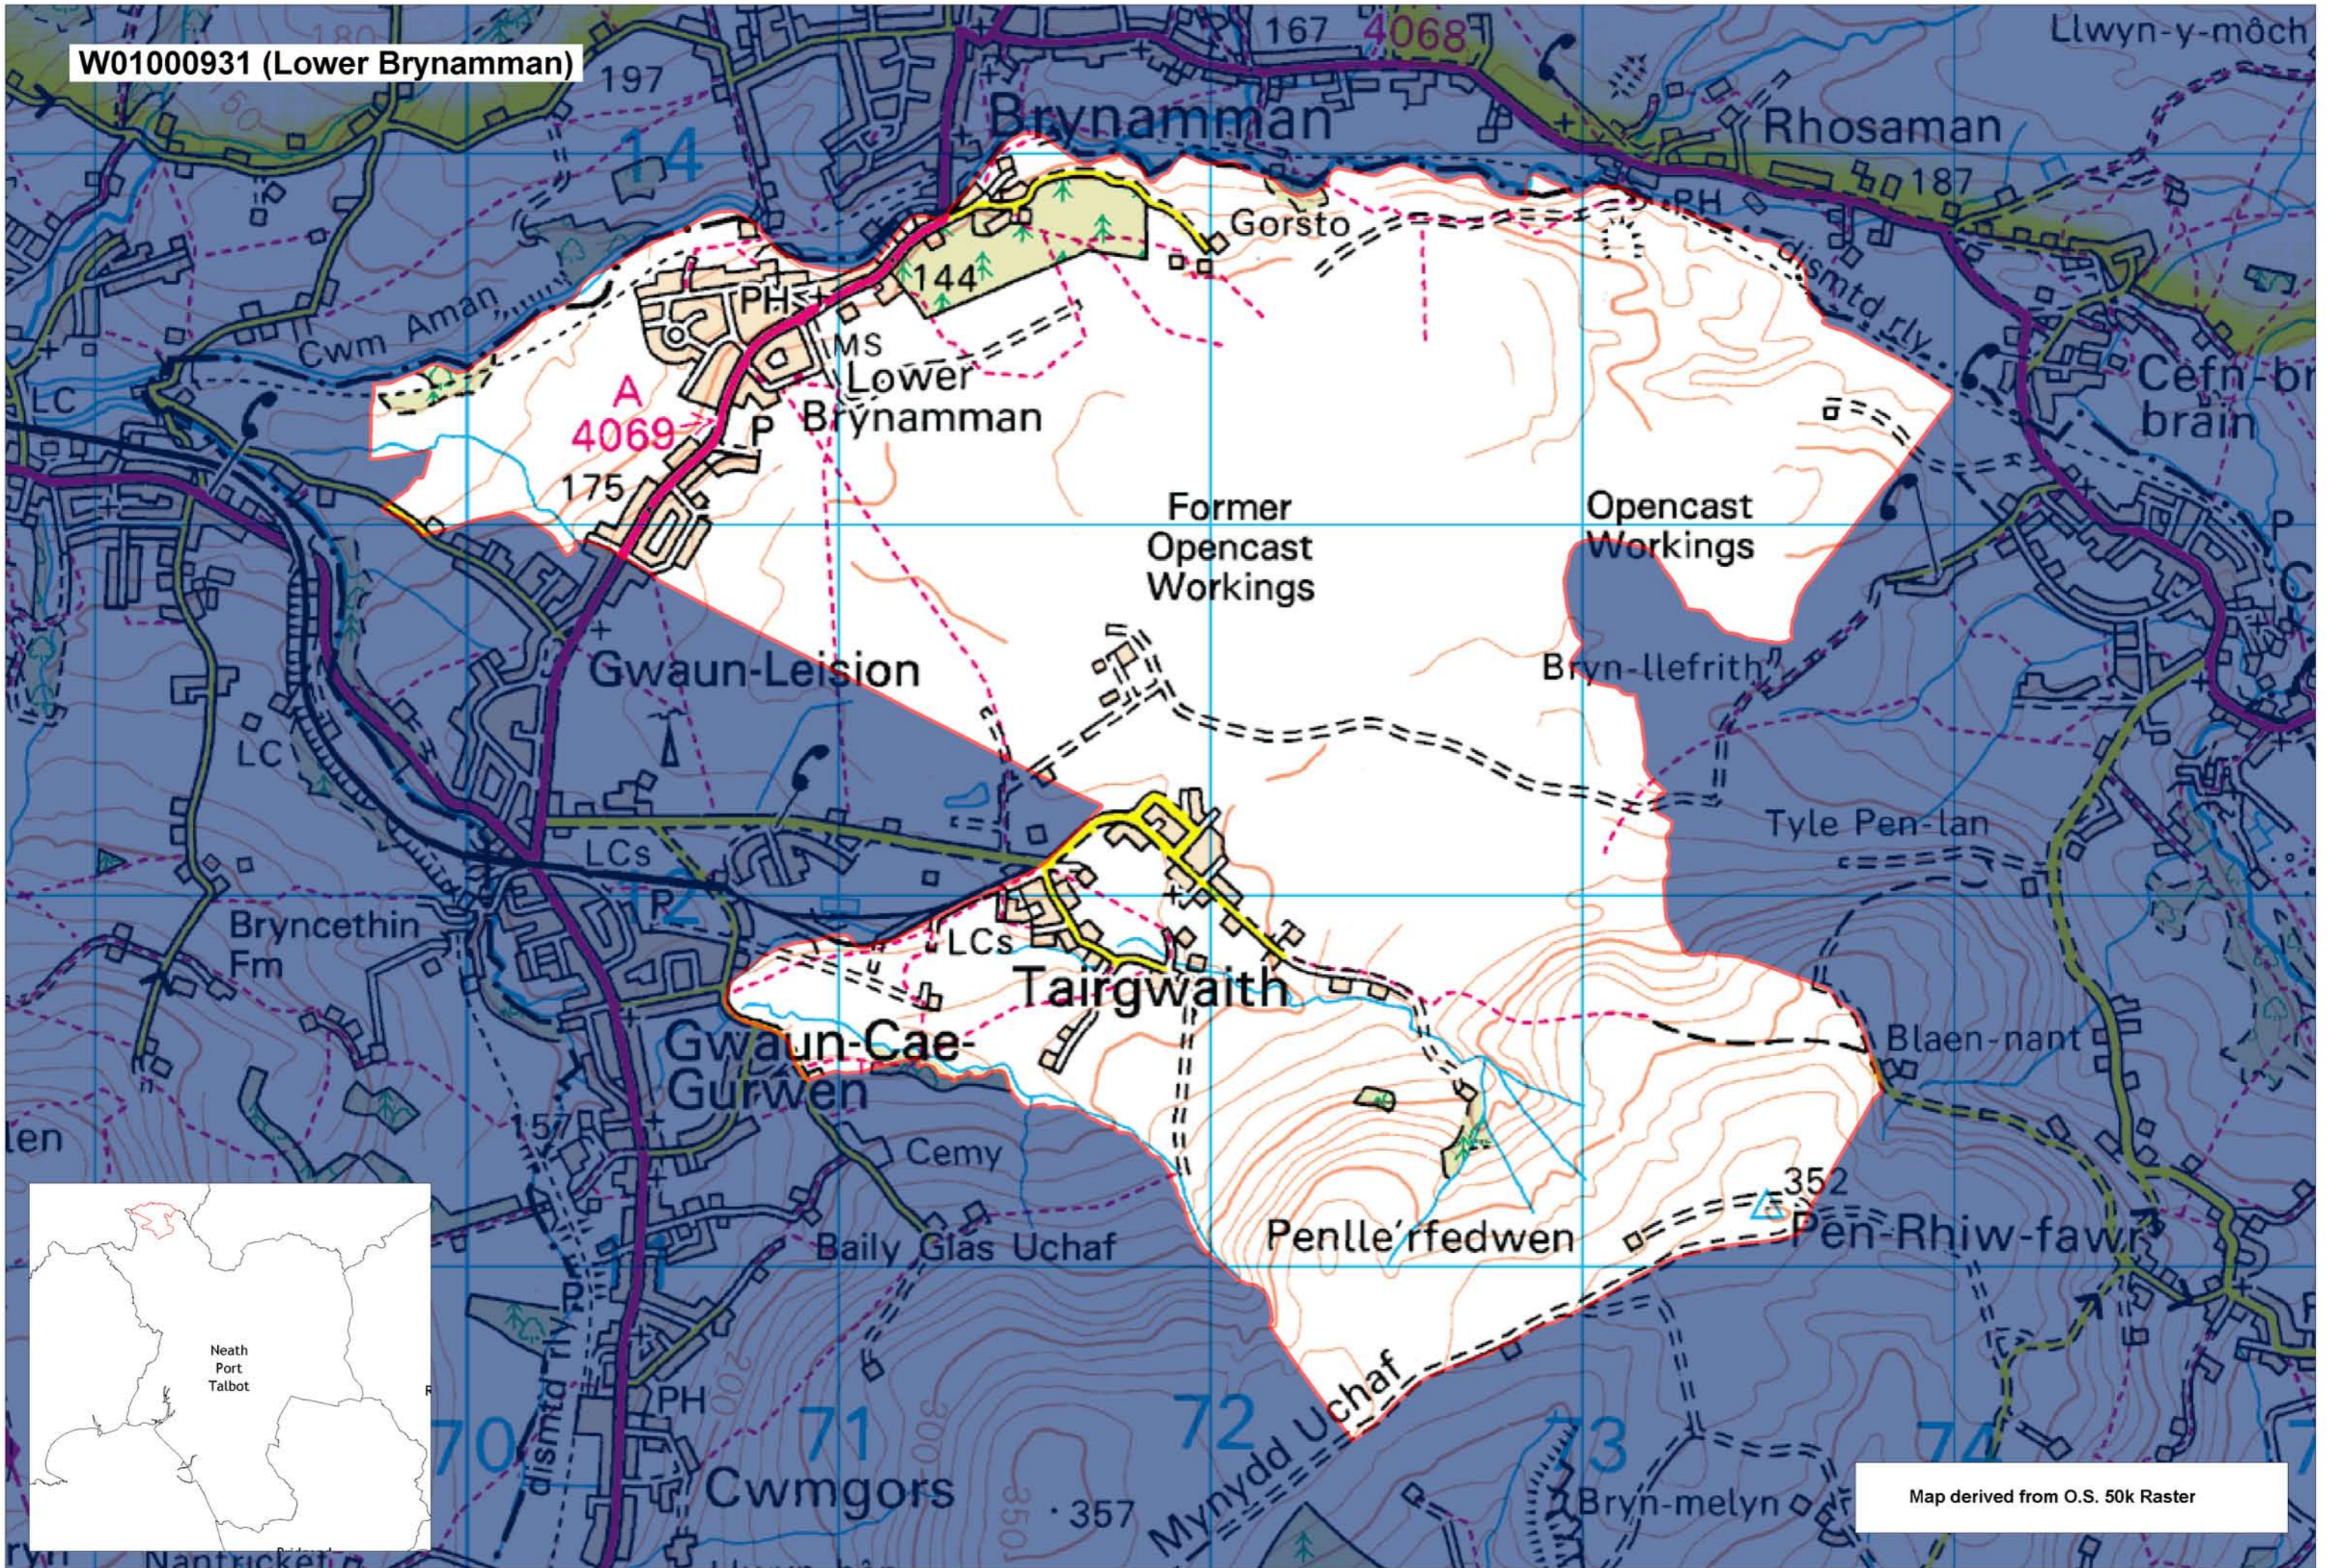

W01000931 (Lower Brynamman)

Map derived from O.S. 50k Raster