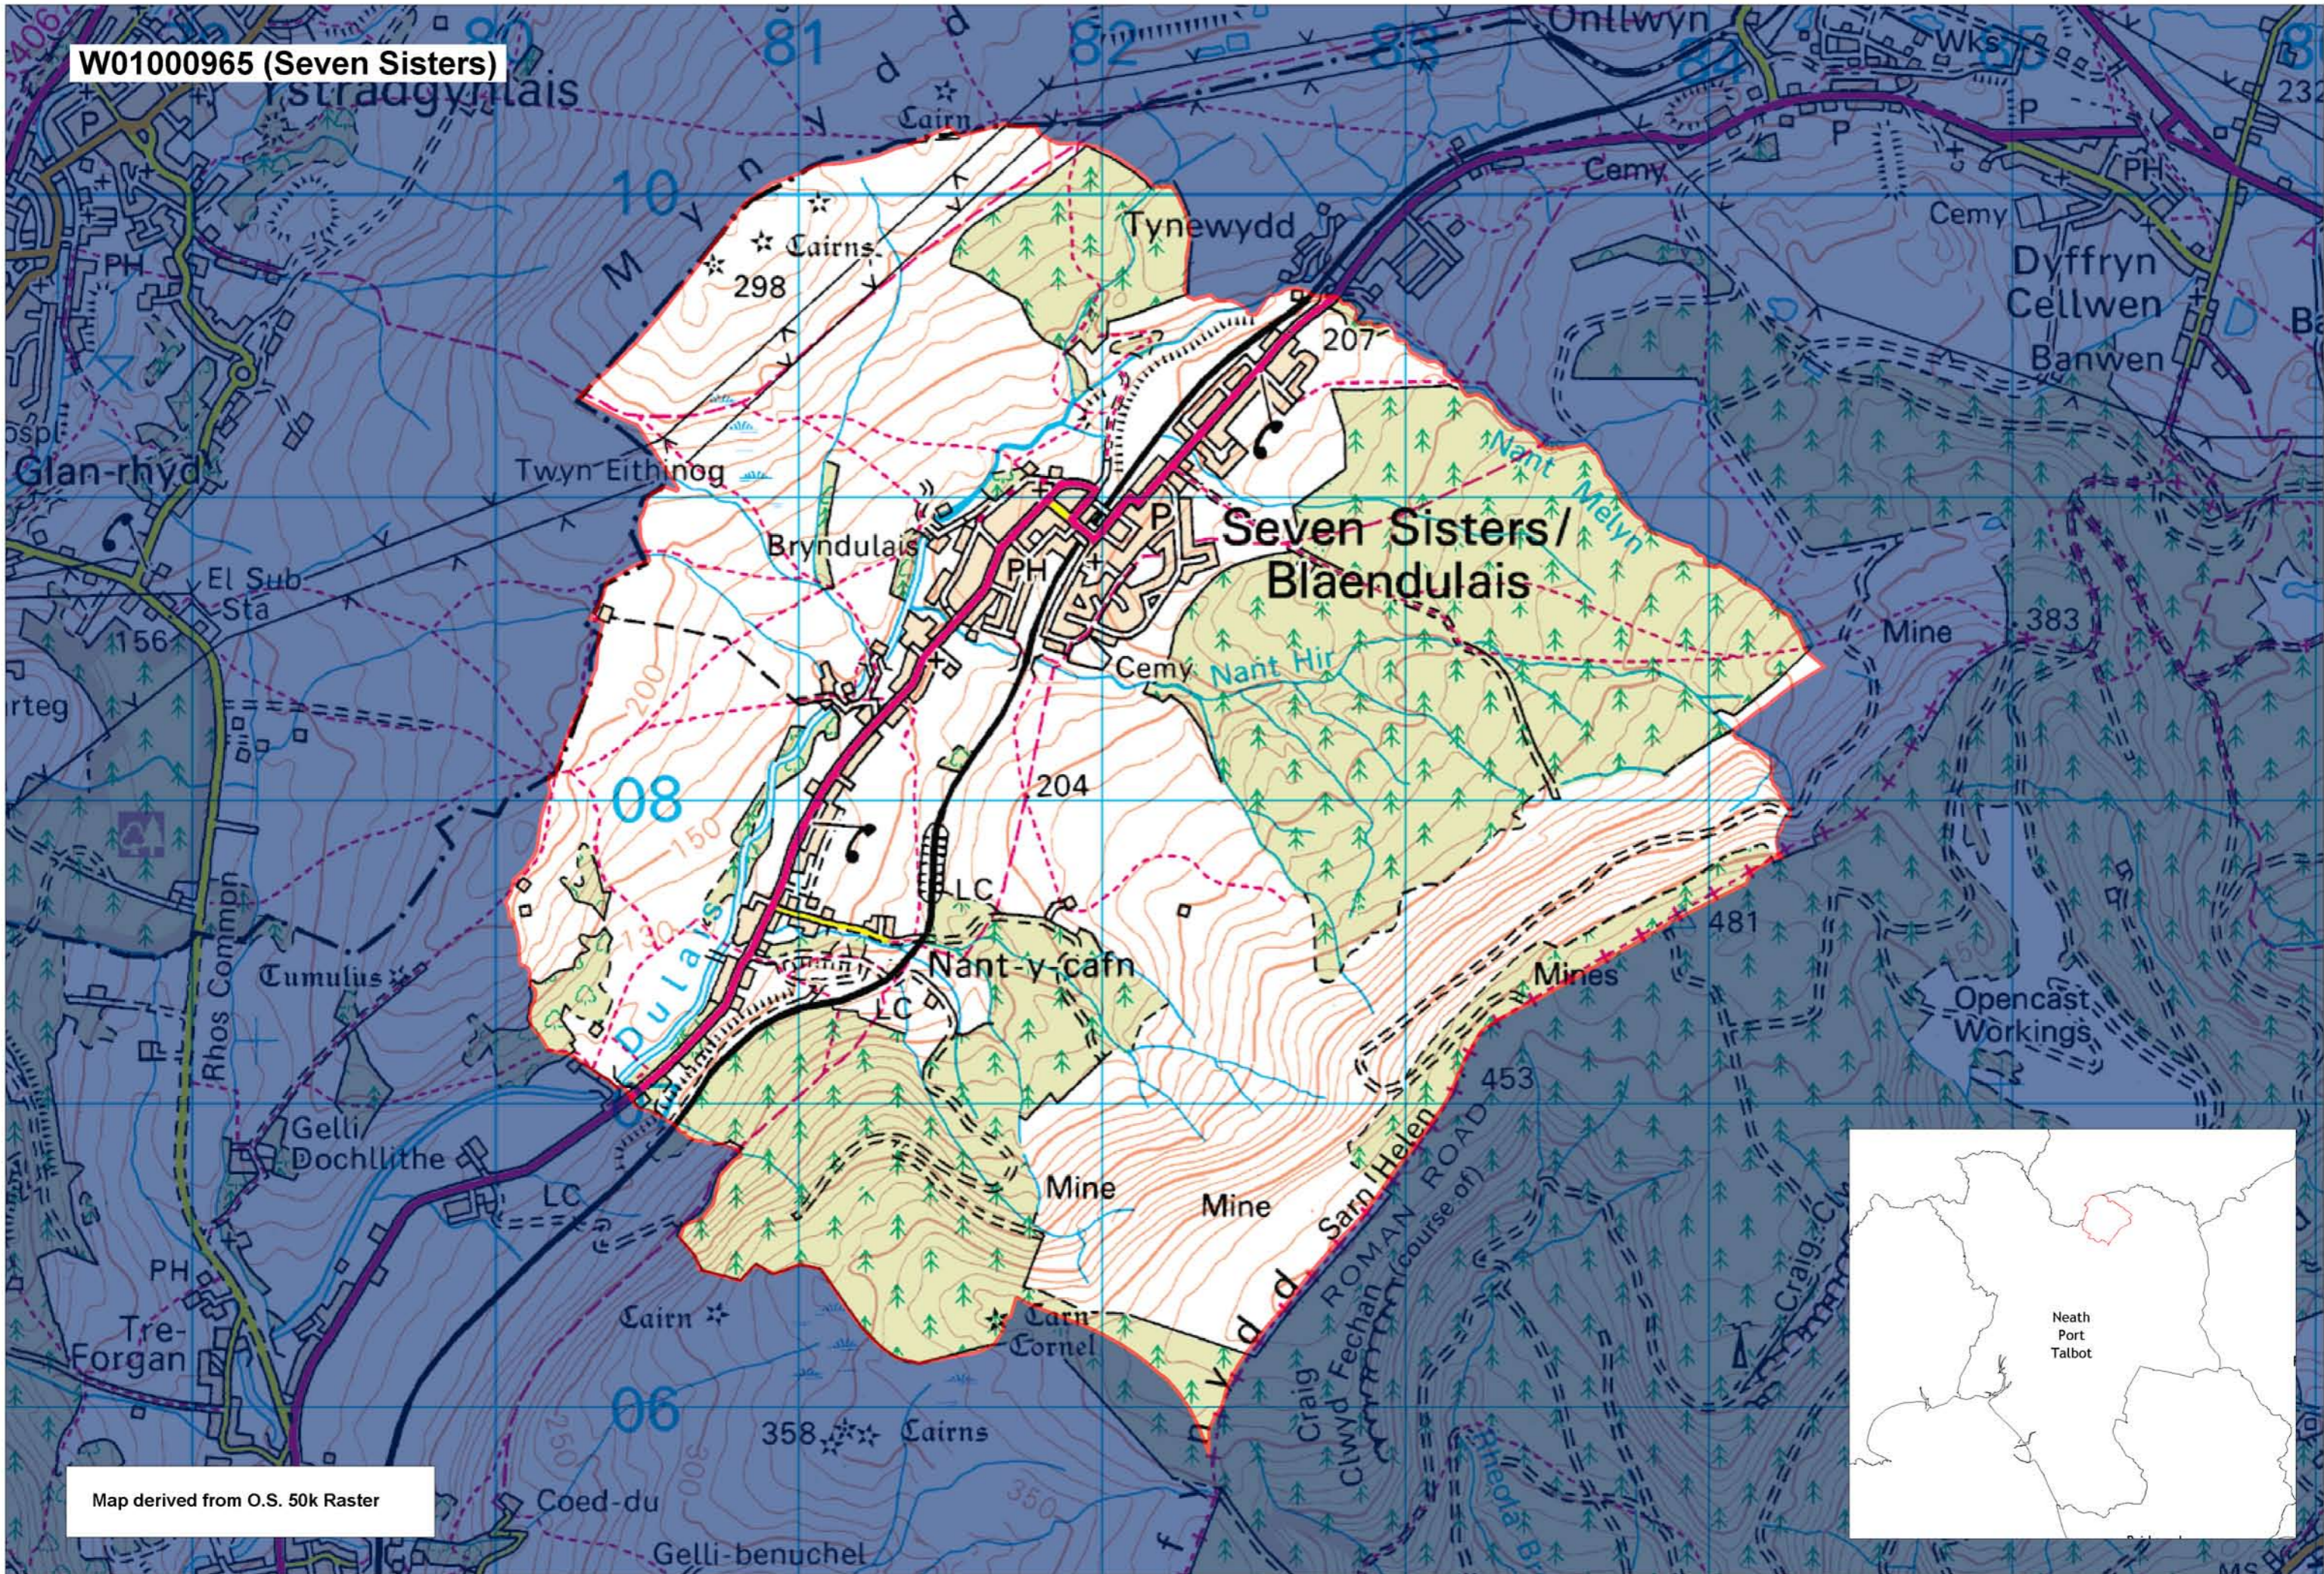

W01000965 (Seven Sisters)

Map derived from O.S. 50k Raster