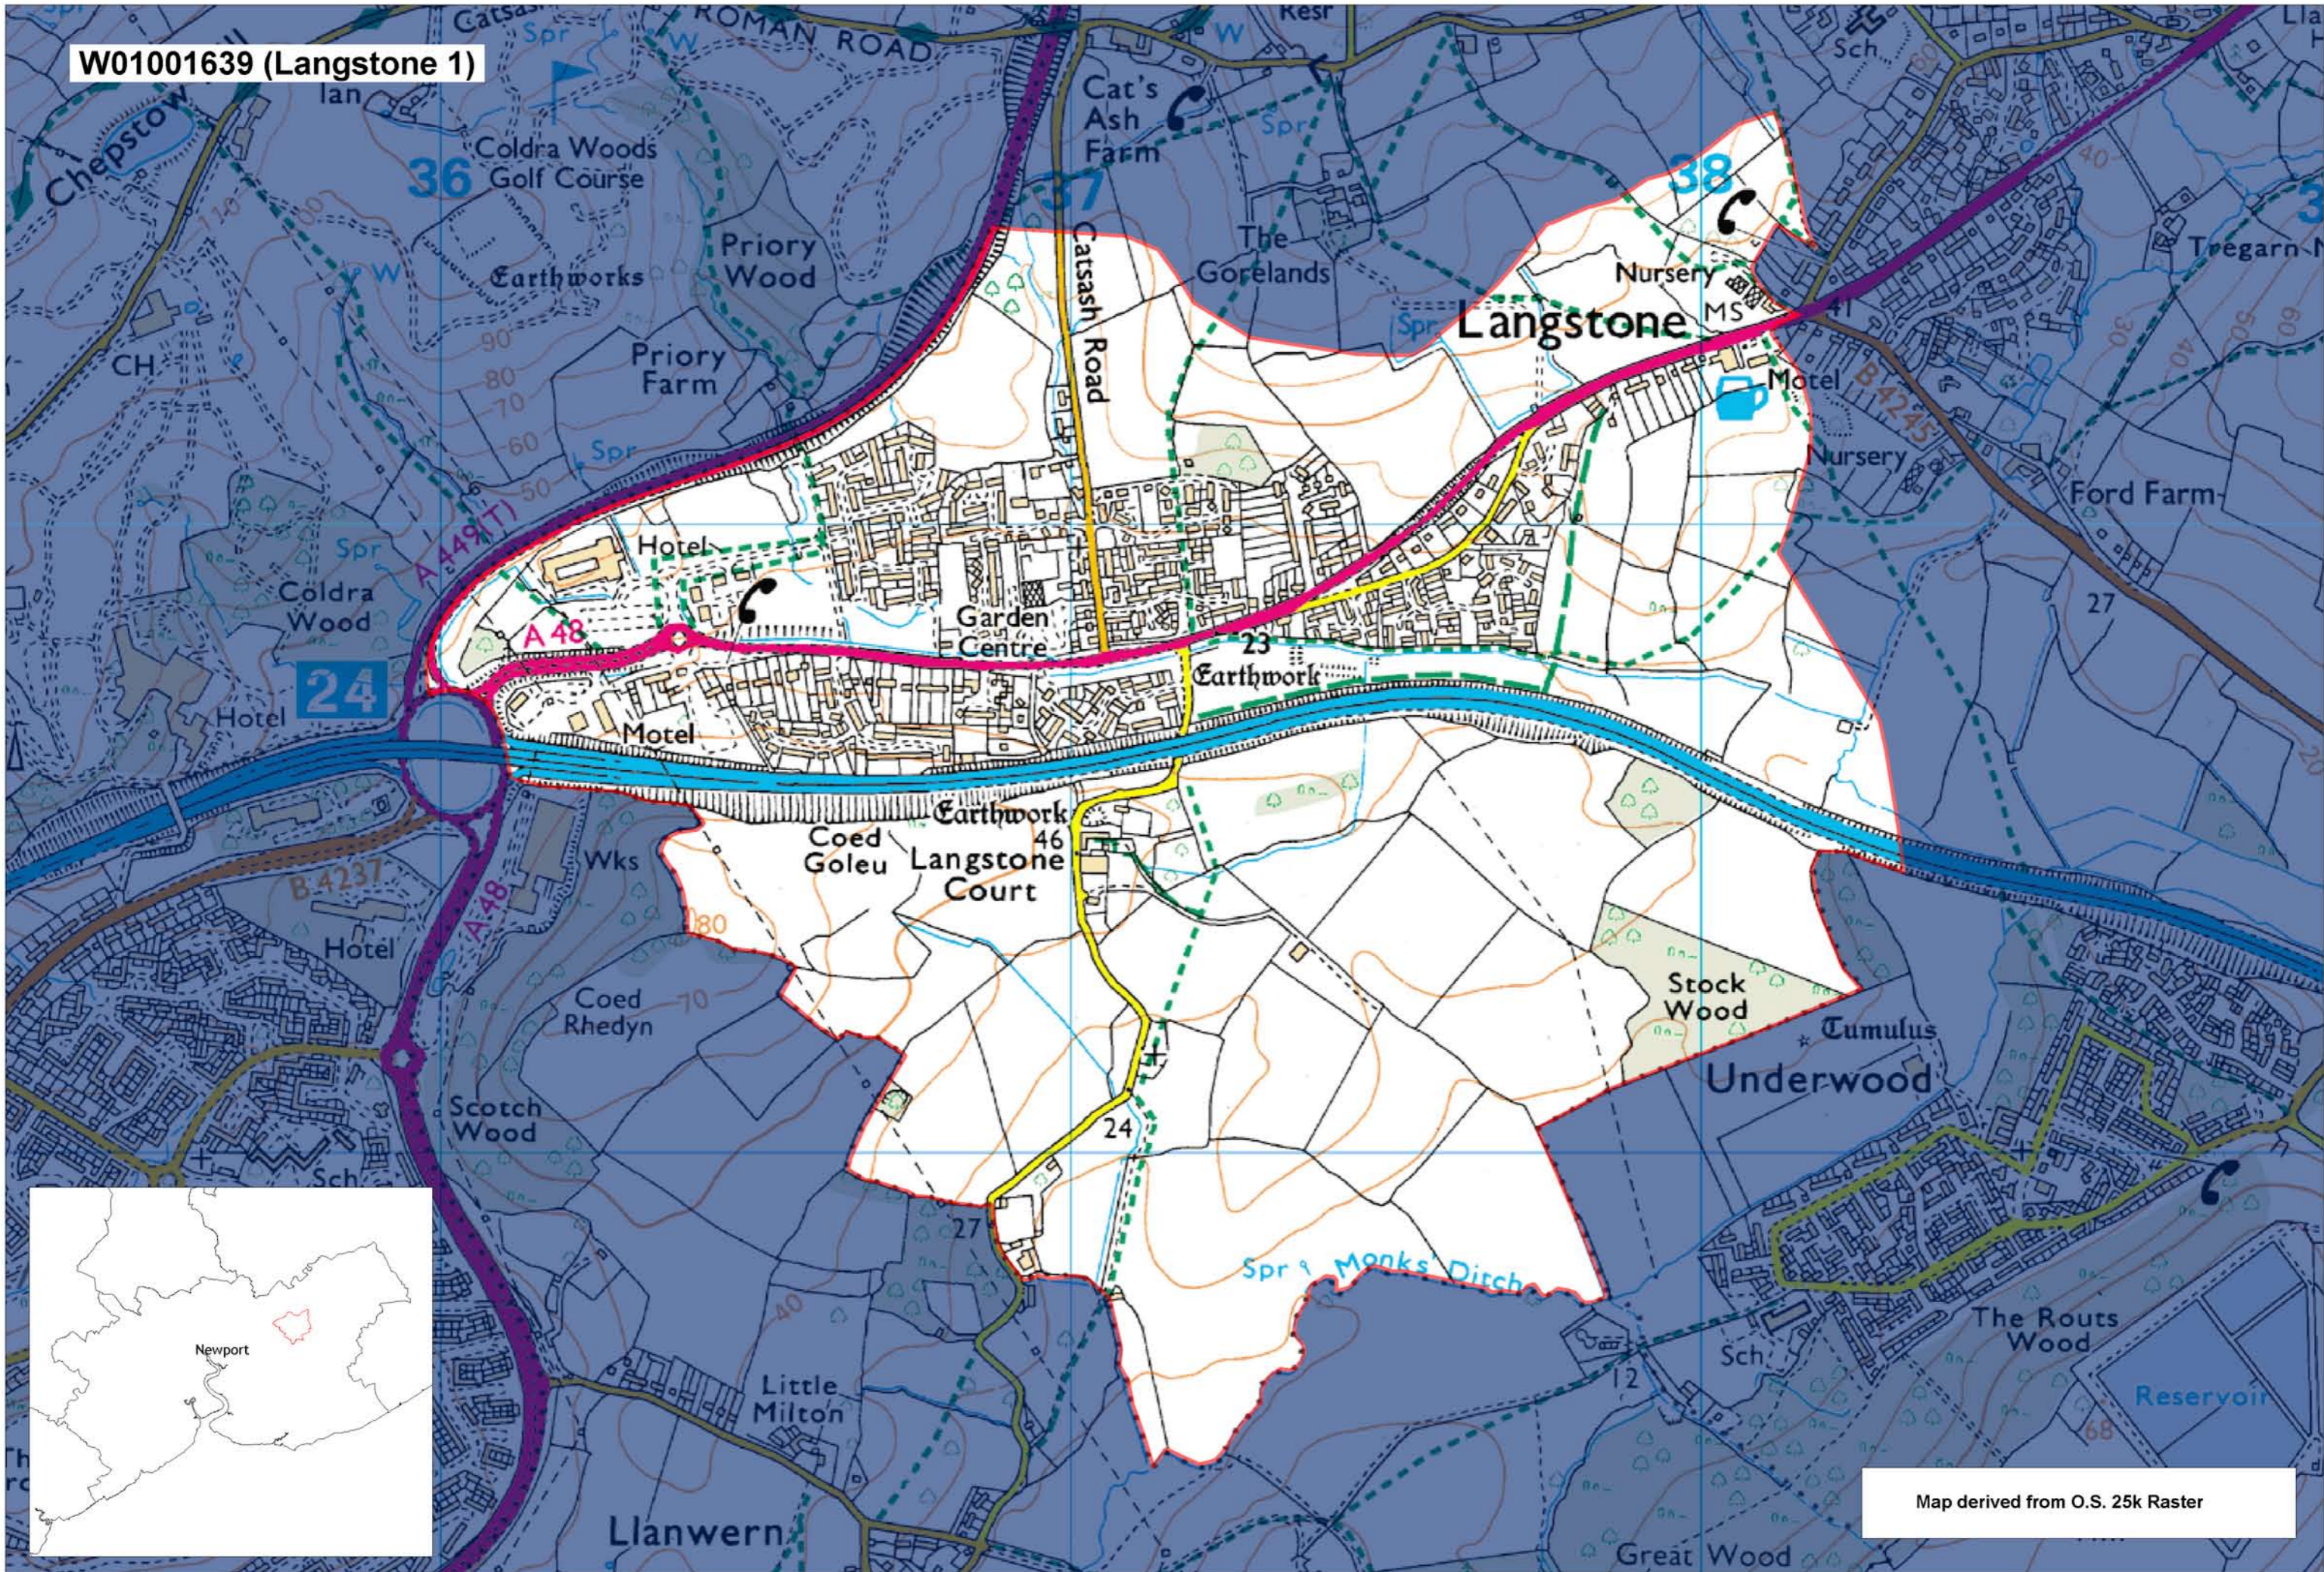

W01001639 (Langstone 1)

Map derived from O.S. 25k Raster