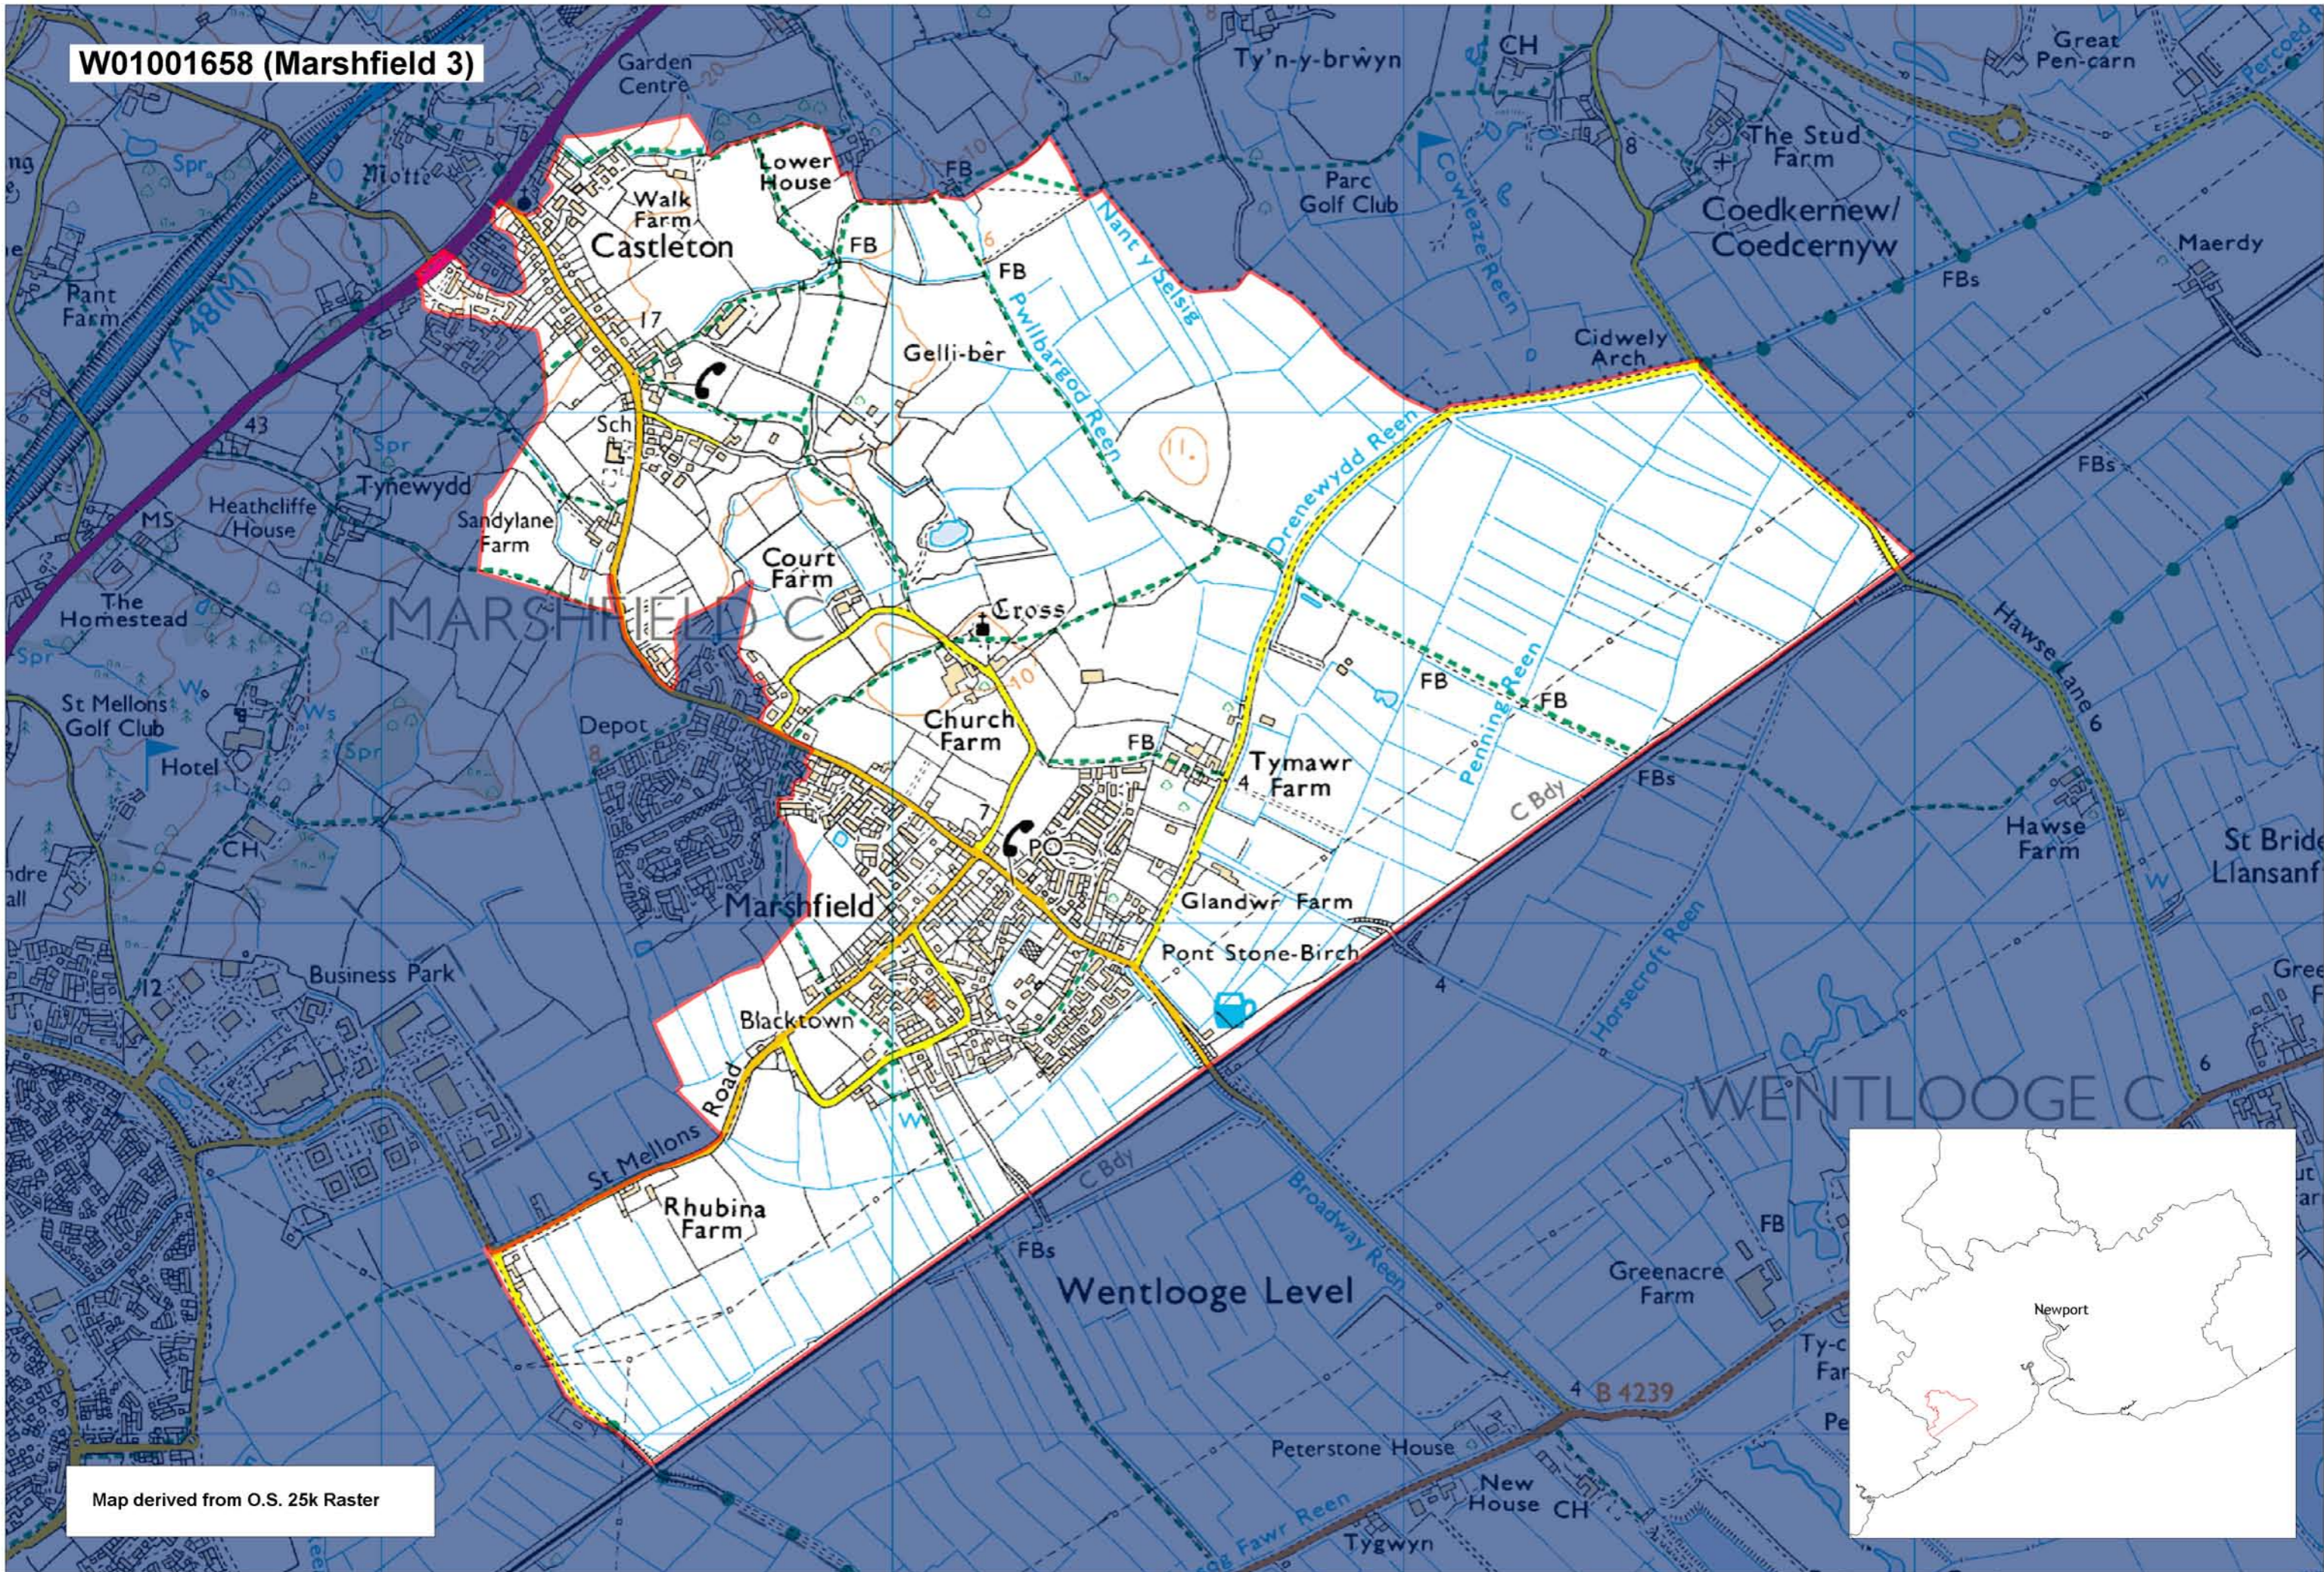

W01001658 (Marshfield 3)

Map derived from O.S. 25k Raster