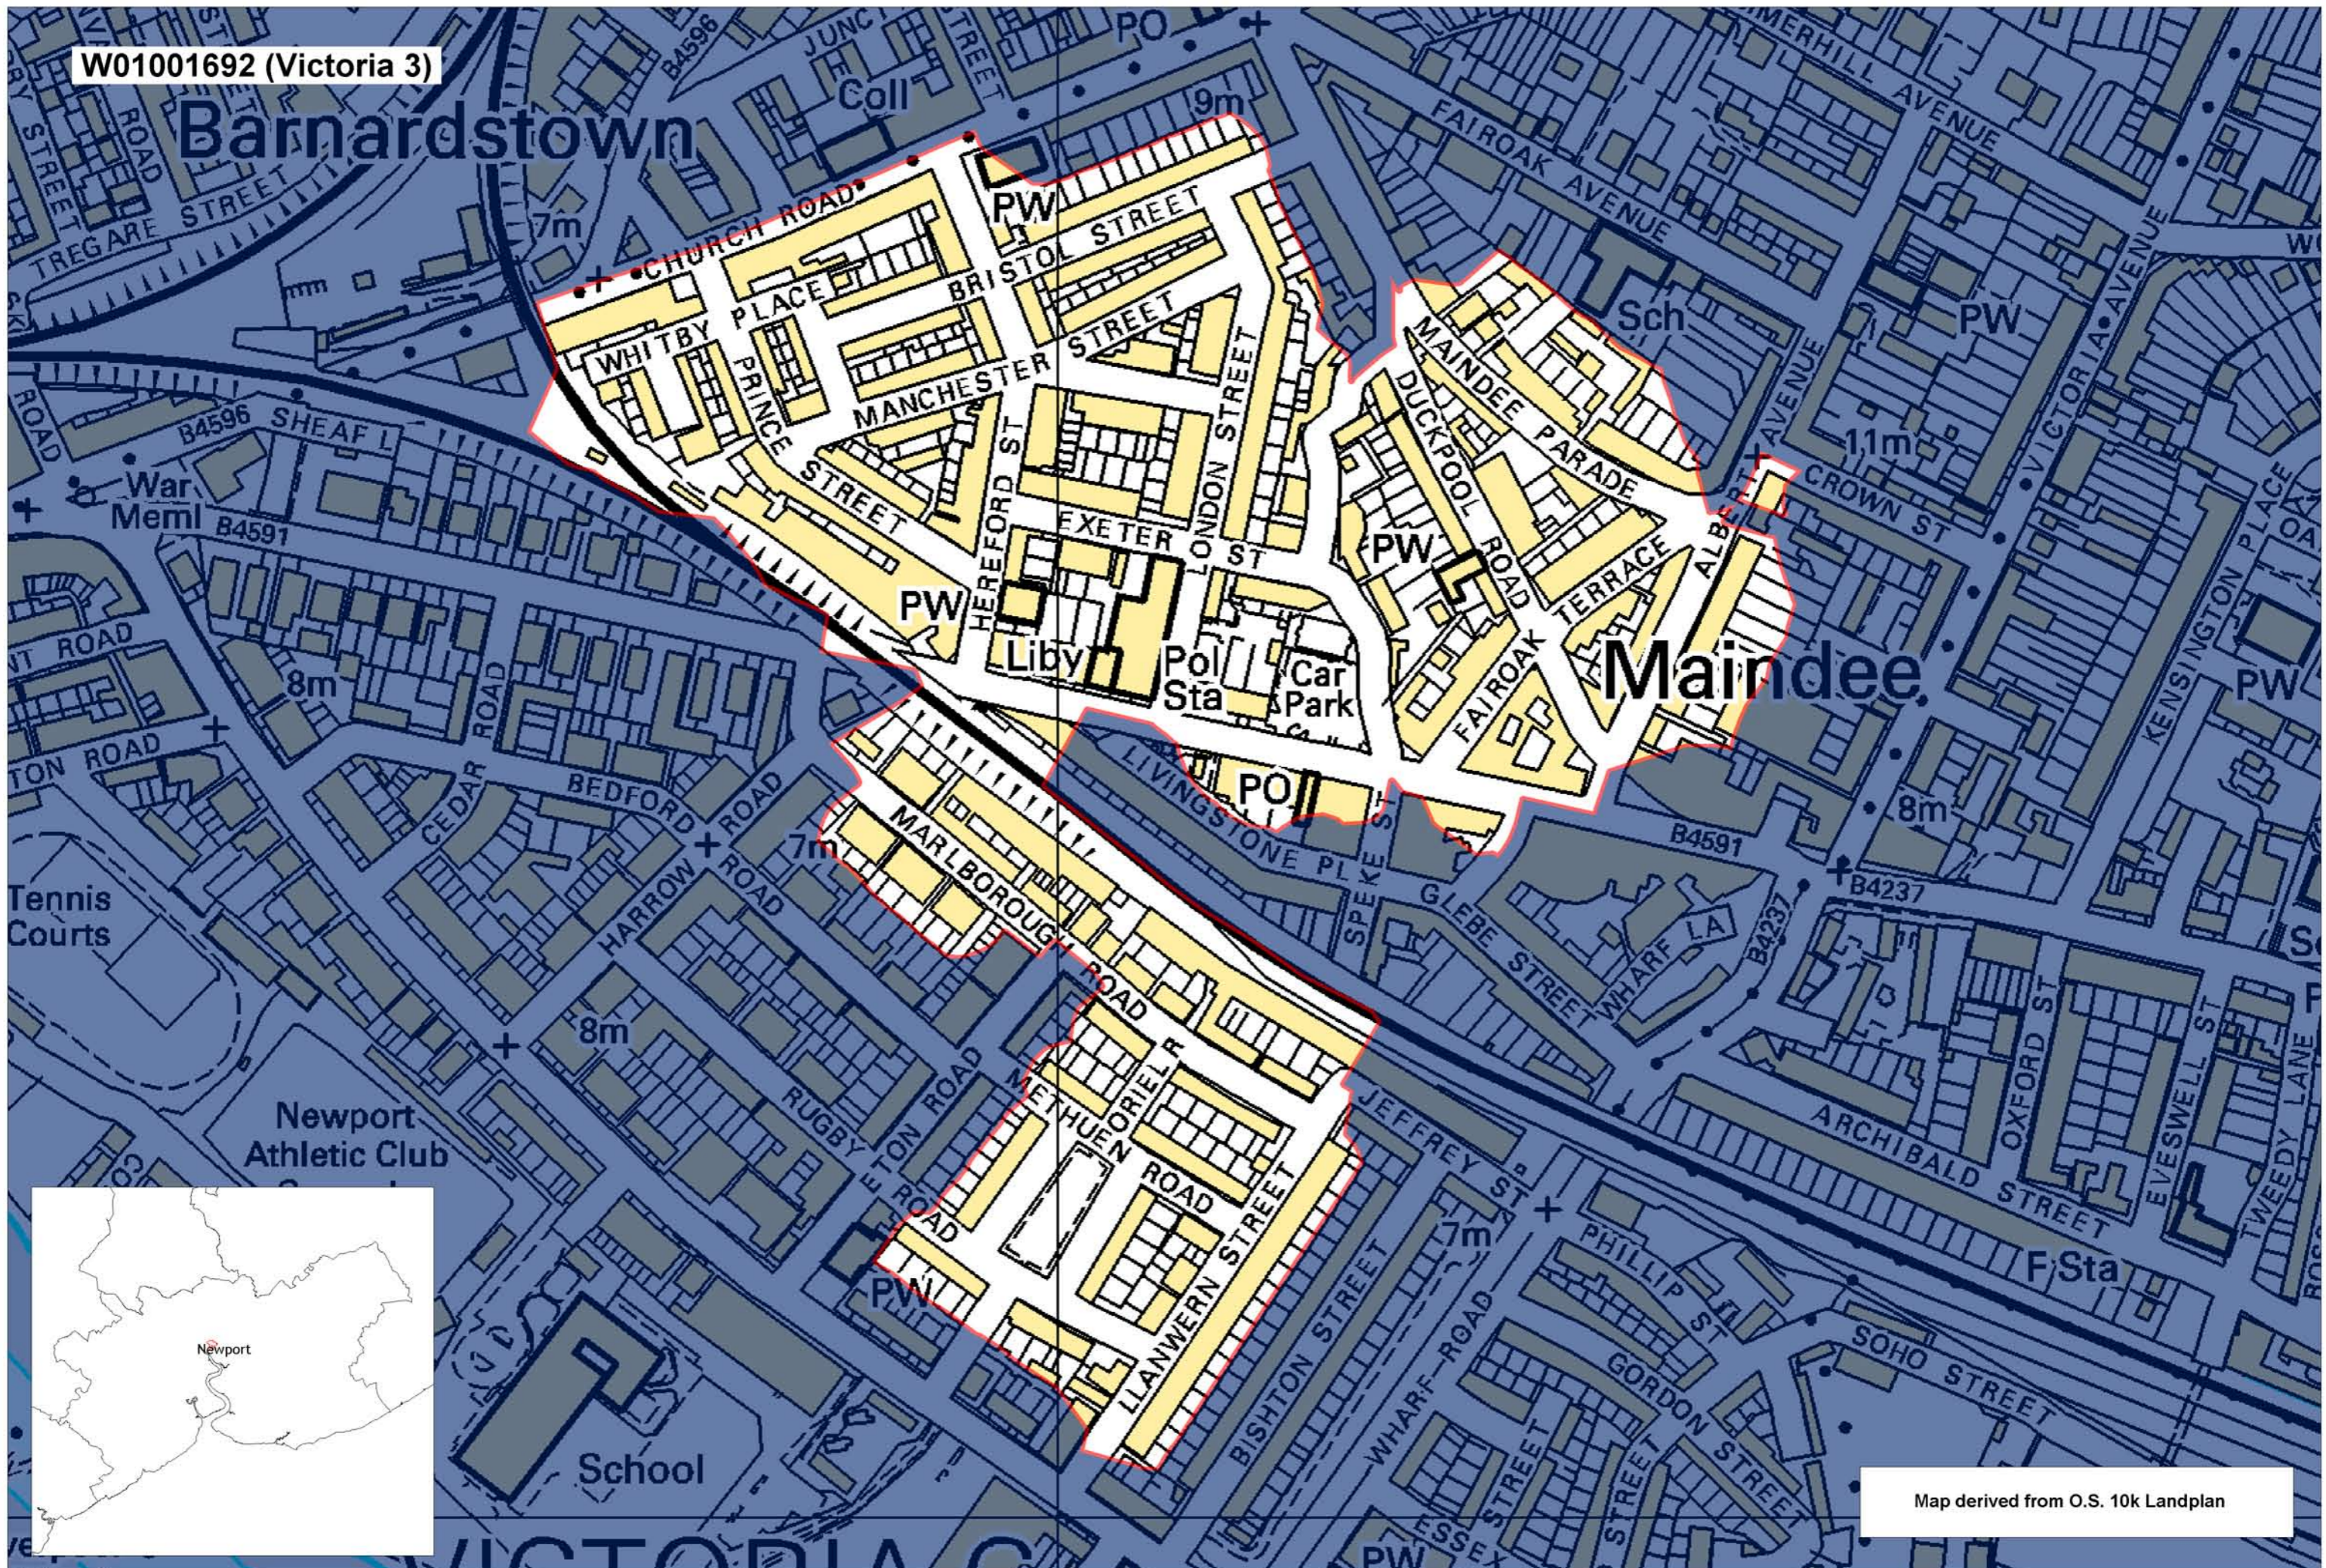

W01001692 (Victoria 3)

Barnardstown

Maindee

Map derived from O.S. 10k Landplan

This map is based upon the Ordnance Survey material with the permission of Ordnance Survey on behalf of The Controller of Her Majesty's Stationery Office. © Crown copyright 2008. Unauthorised reproduction infringes Crown copyright and may lead to prosecution or civil proceedings. Welsh Assembly Government. Licence Number: 100017916
 Mae'r map hwn yn seiliedig ar ddeunydd yr Arolwg Ordnans gyda chaniatâd Arolwg Ordnans ar ran Rheolwr Lyfrau Ei Mawrhydi. © Hawffraint y Goron 2008.
 Mae atgynhyrchu heb ganiatâd yn torri hawffraint y Goron a gall hyn arwain at erlyniad neu achos sifil. Llywodraeth Cynulliad Cymru. Rhif trwydded 100017916.

Produced by Cartographics, Statistical Directorate, Welsh Assembly Government
 Cynhyrchwyd gan Cartograffeg, Y Gytarwyddiaeth Ystadegol, Llywodraeth Cynulliad Cymru