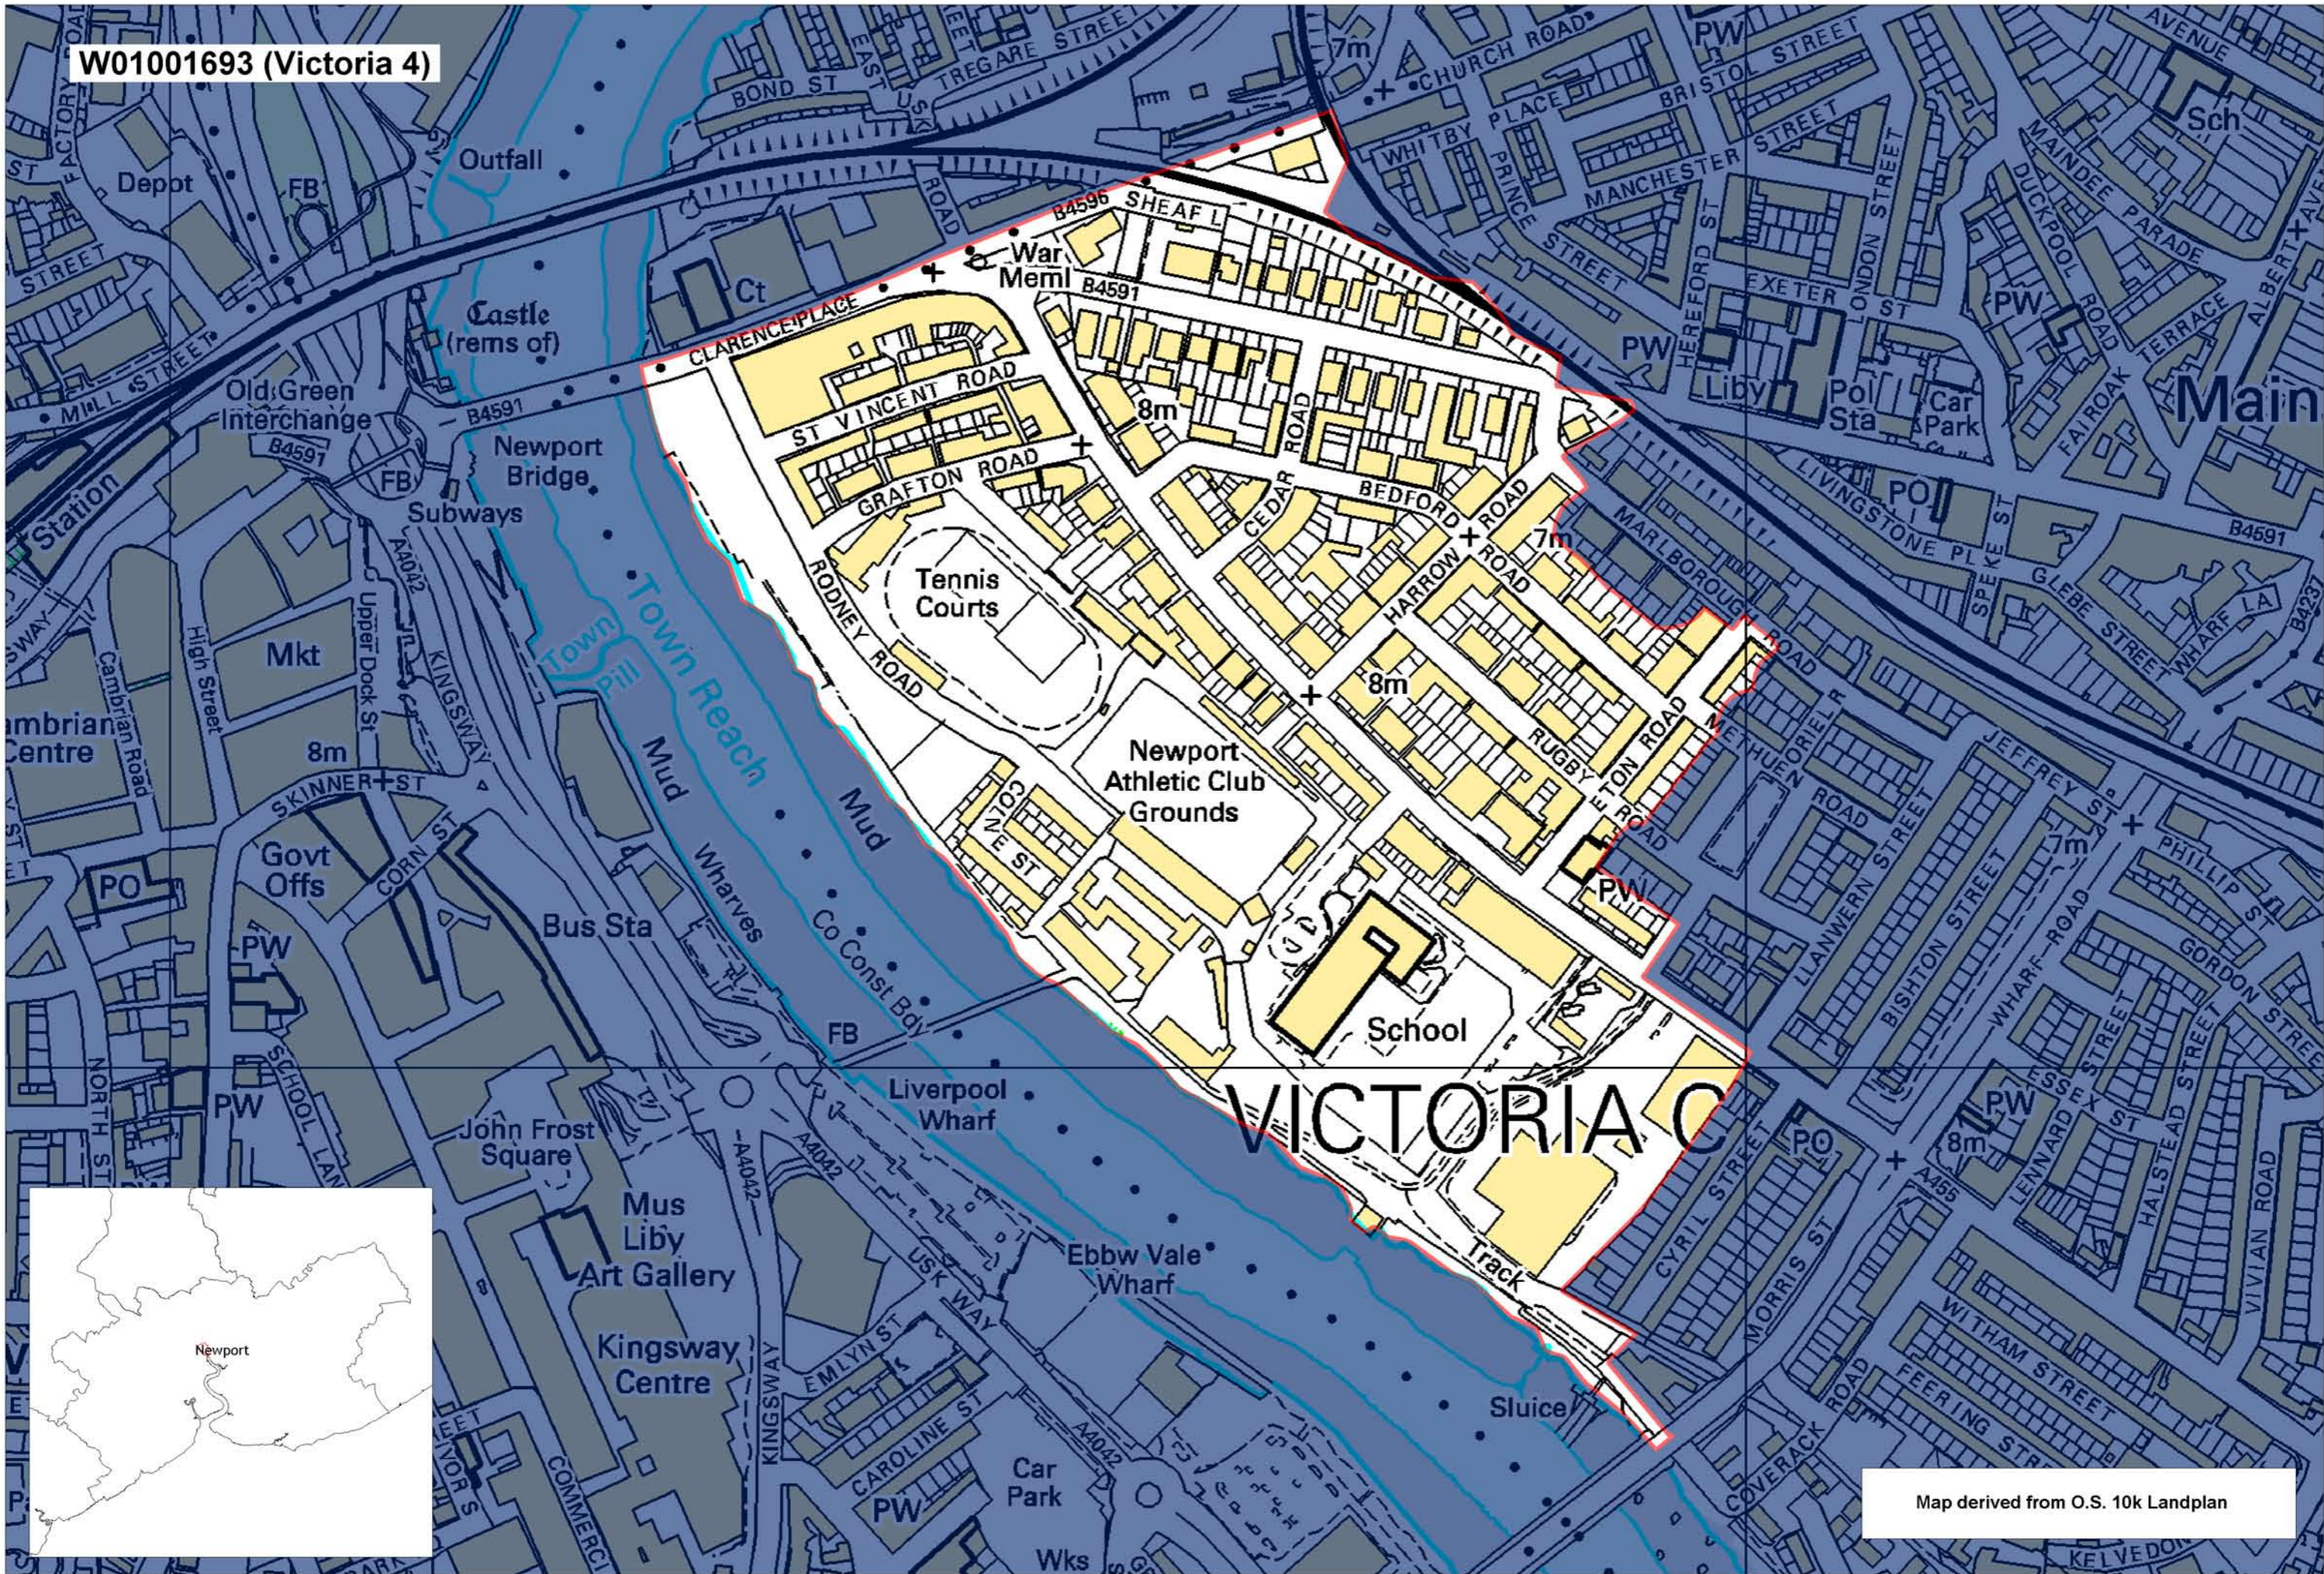

W01001693 (Victoria 4)

VICTORIA C

Map derived from O.S. 10k Landplan