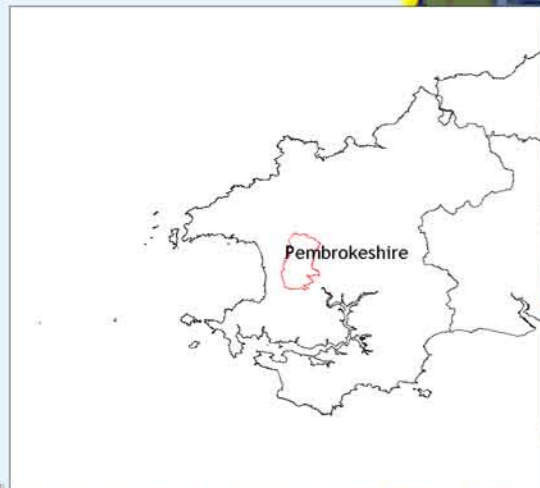

W01000555 (Camrose 1)

**HVERFORDW**  
**HWLFFORDD**

**A**

Map derived from O.S. 250k Raster