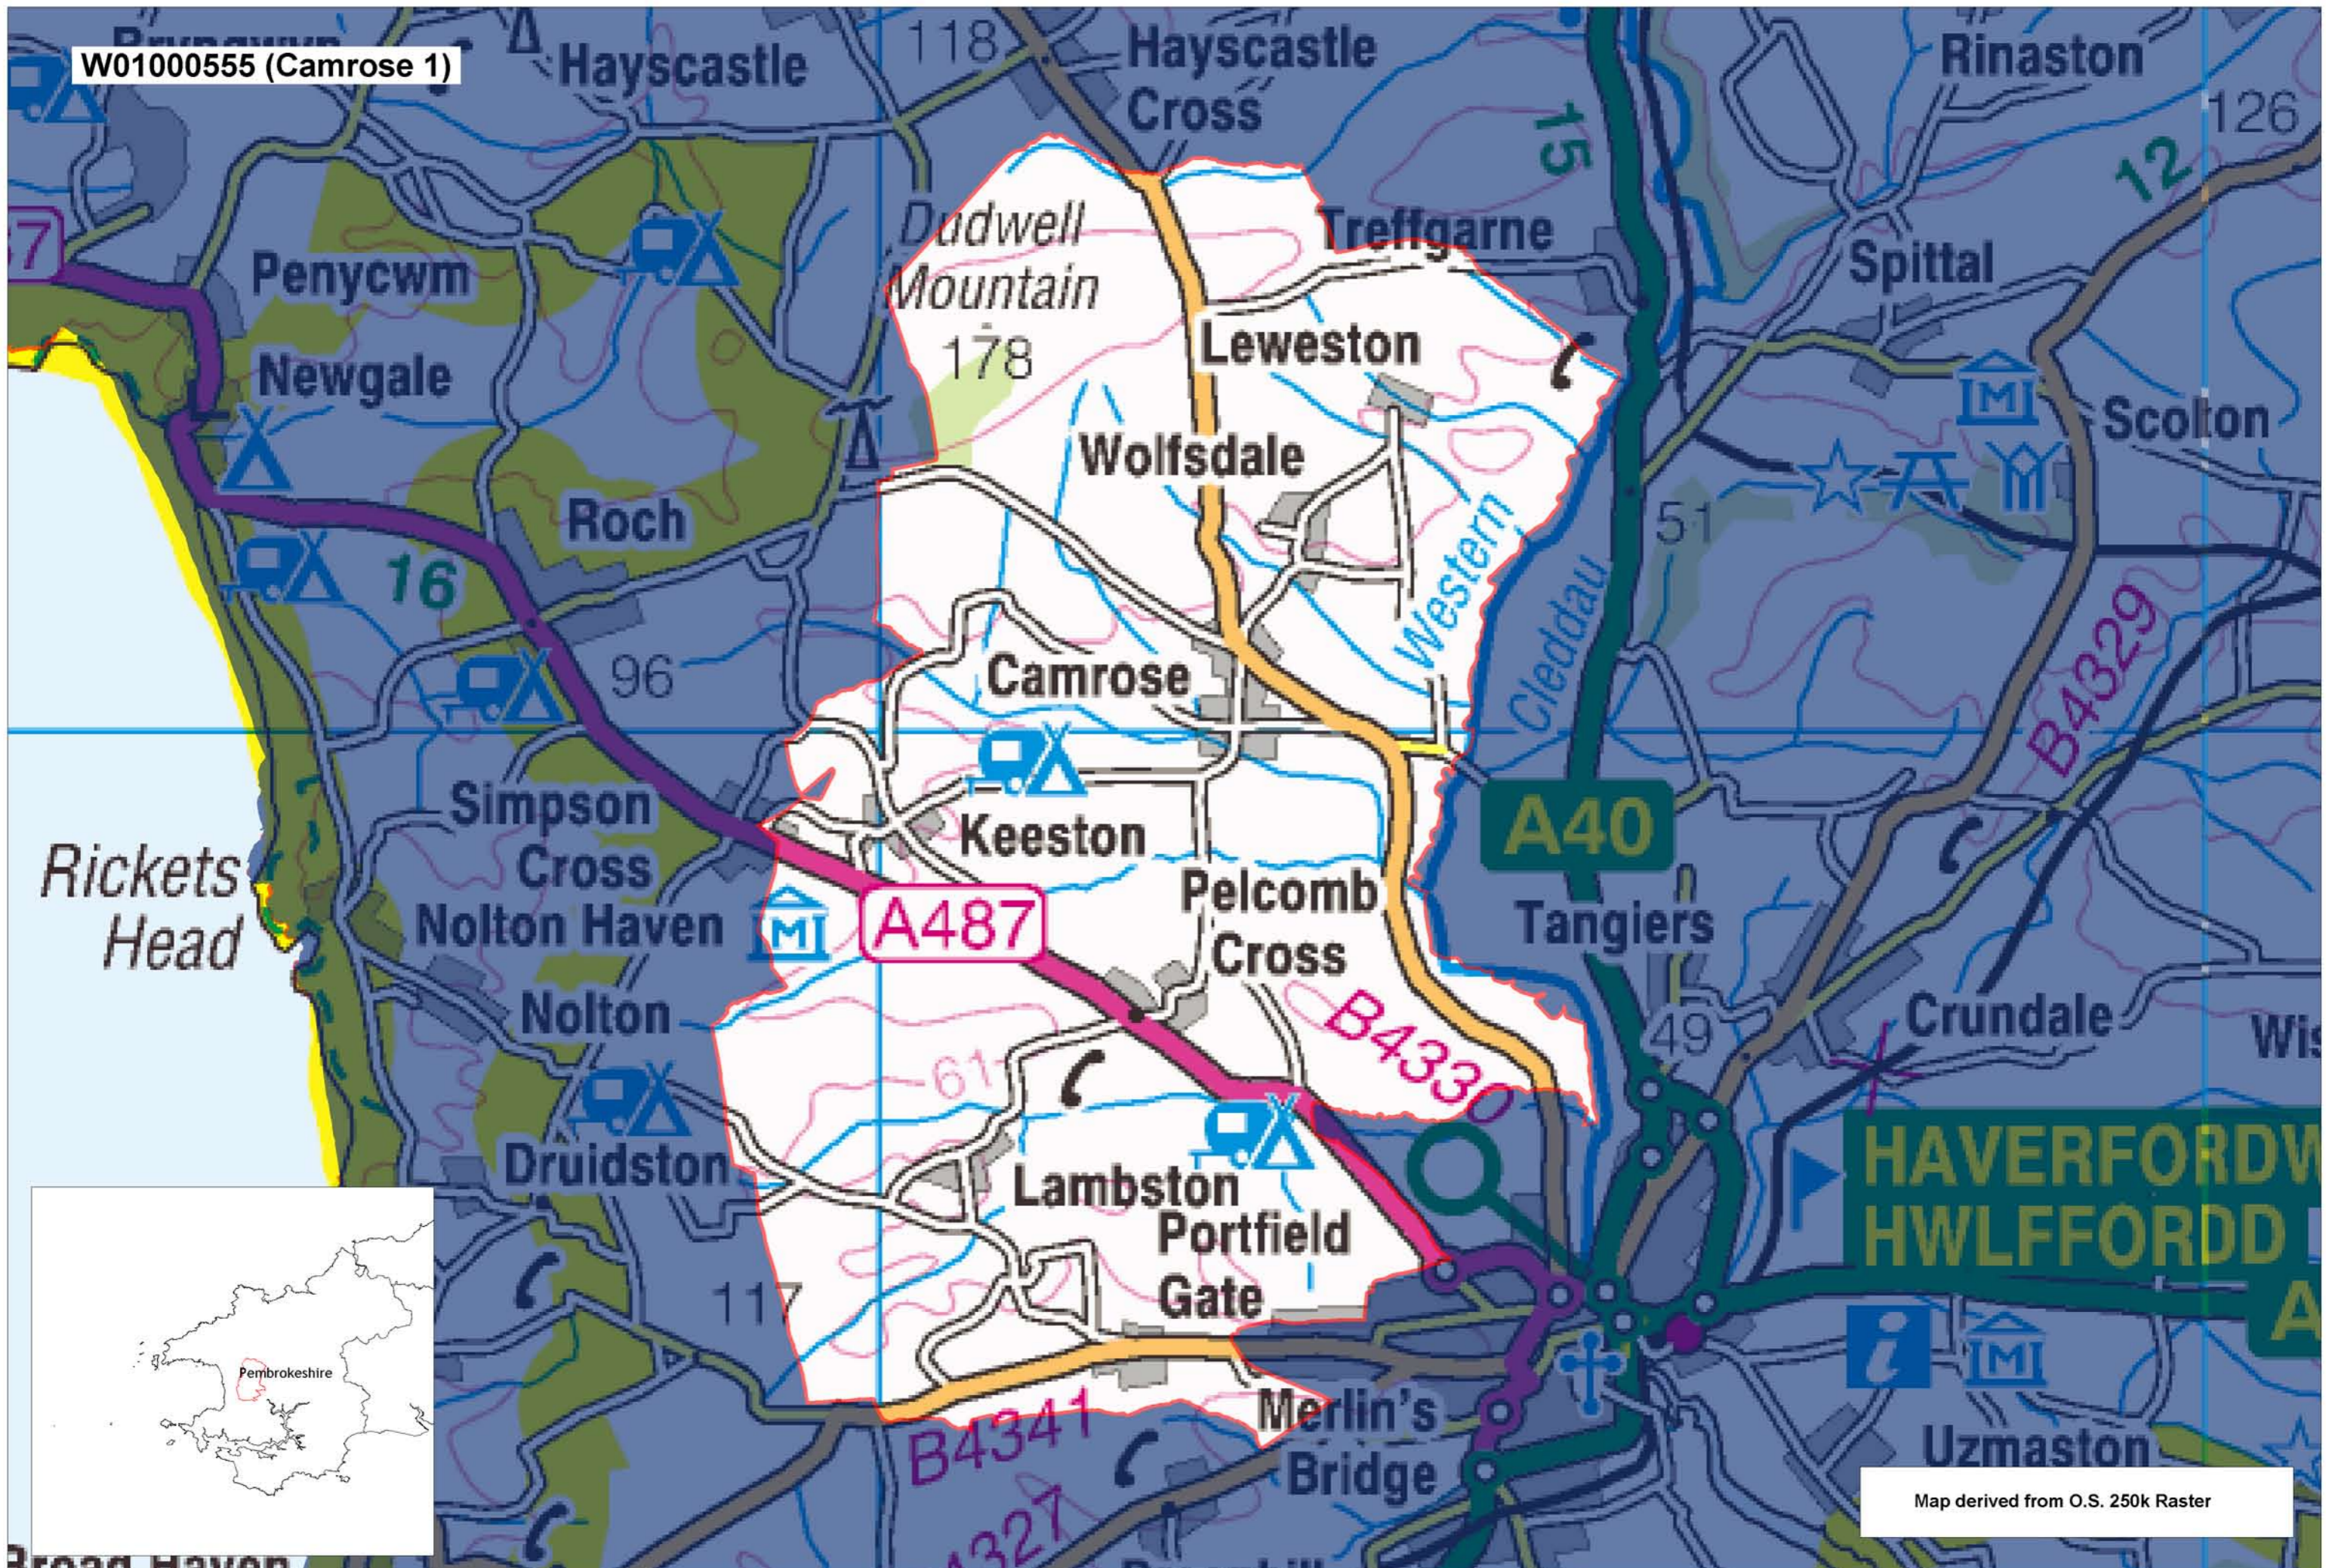

W01000555 (Camrose 1)

**HVERFORDW**  
**HWLFFORDD**

**A**

Map derived from O.S. 250k Raster