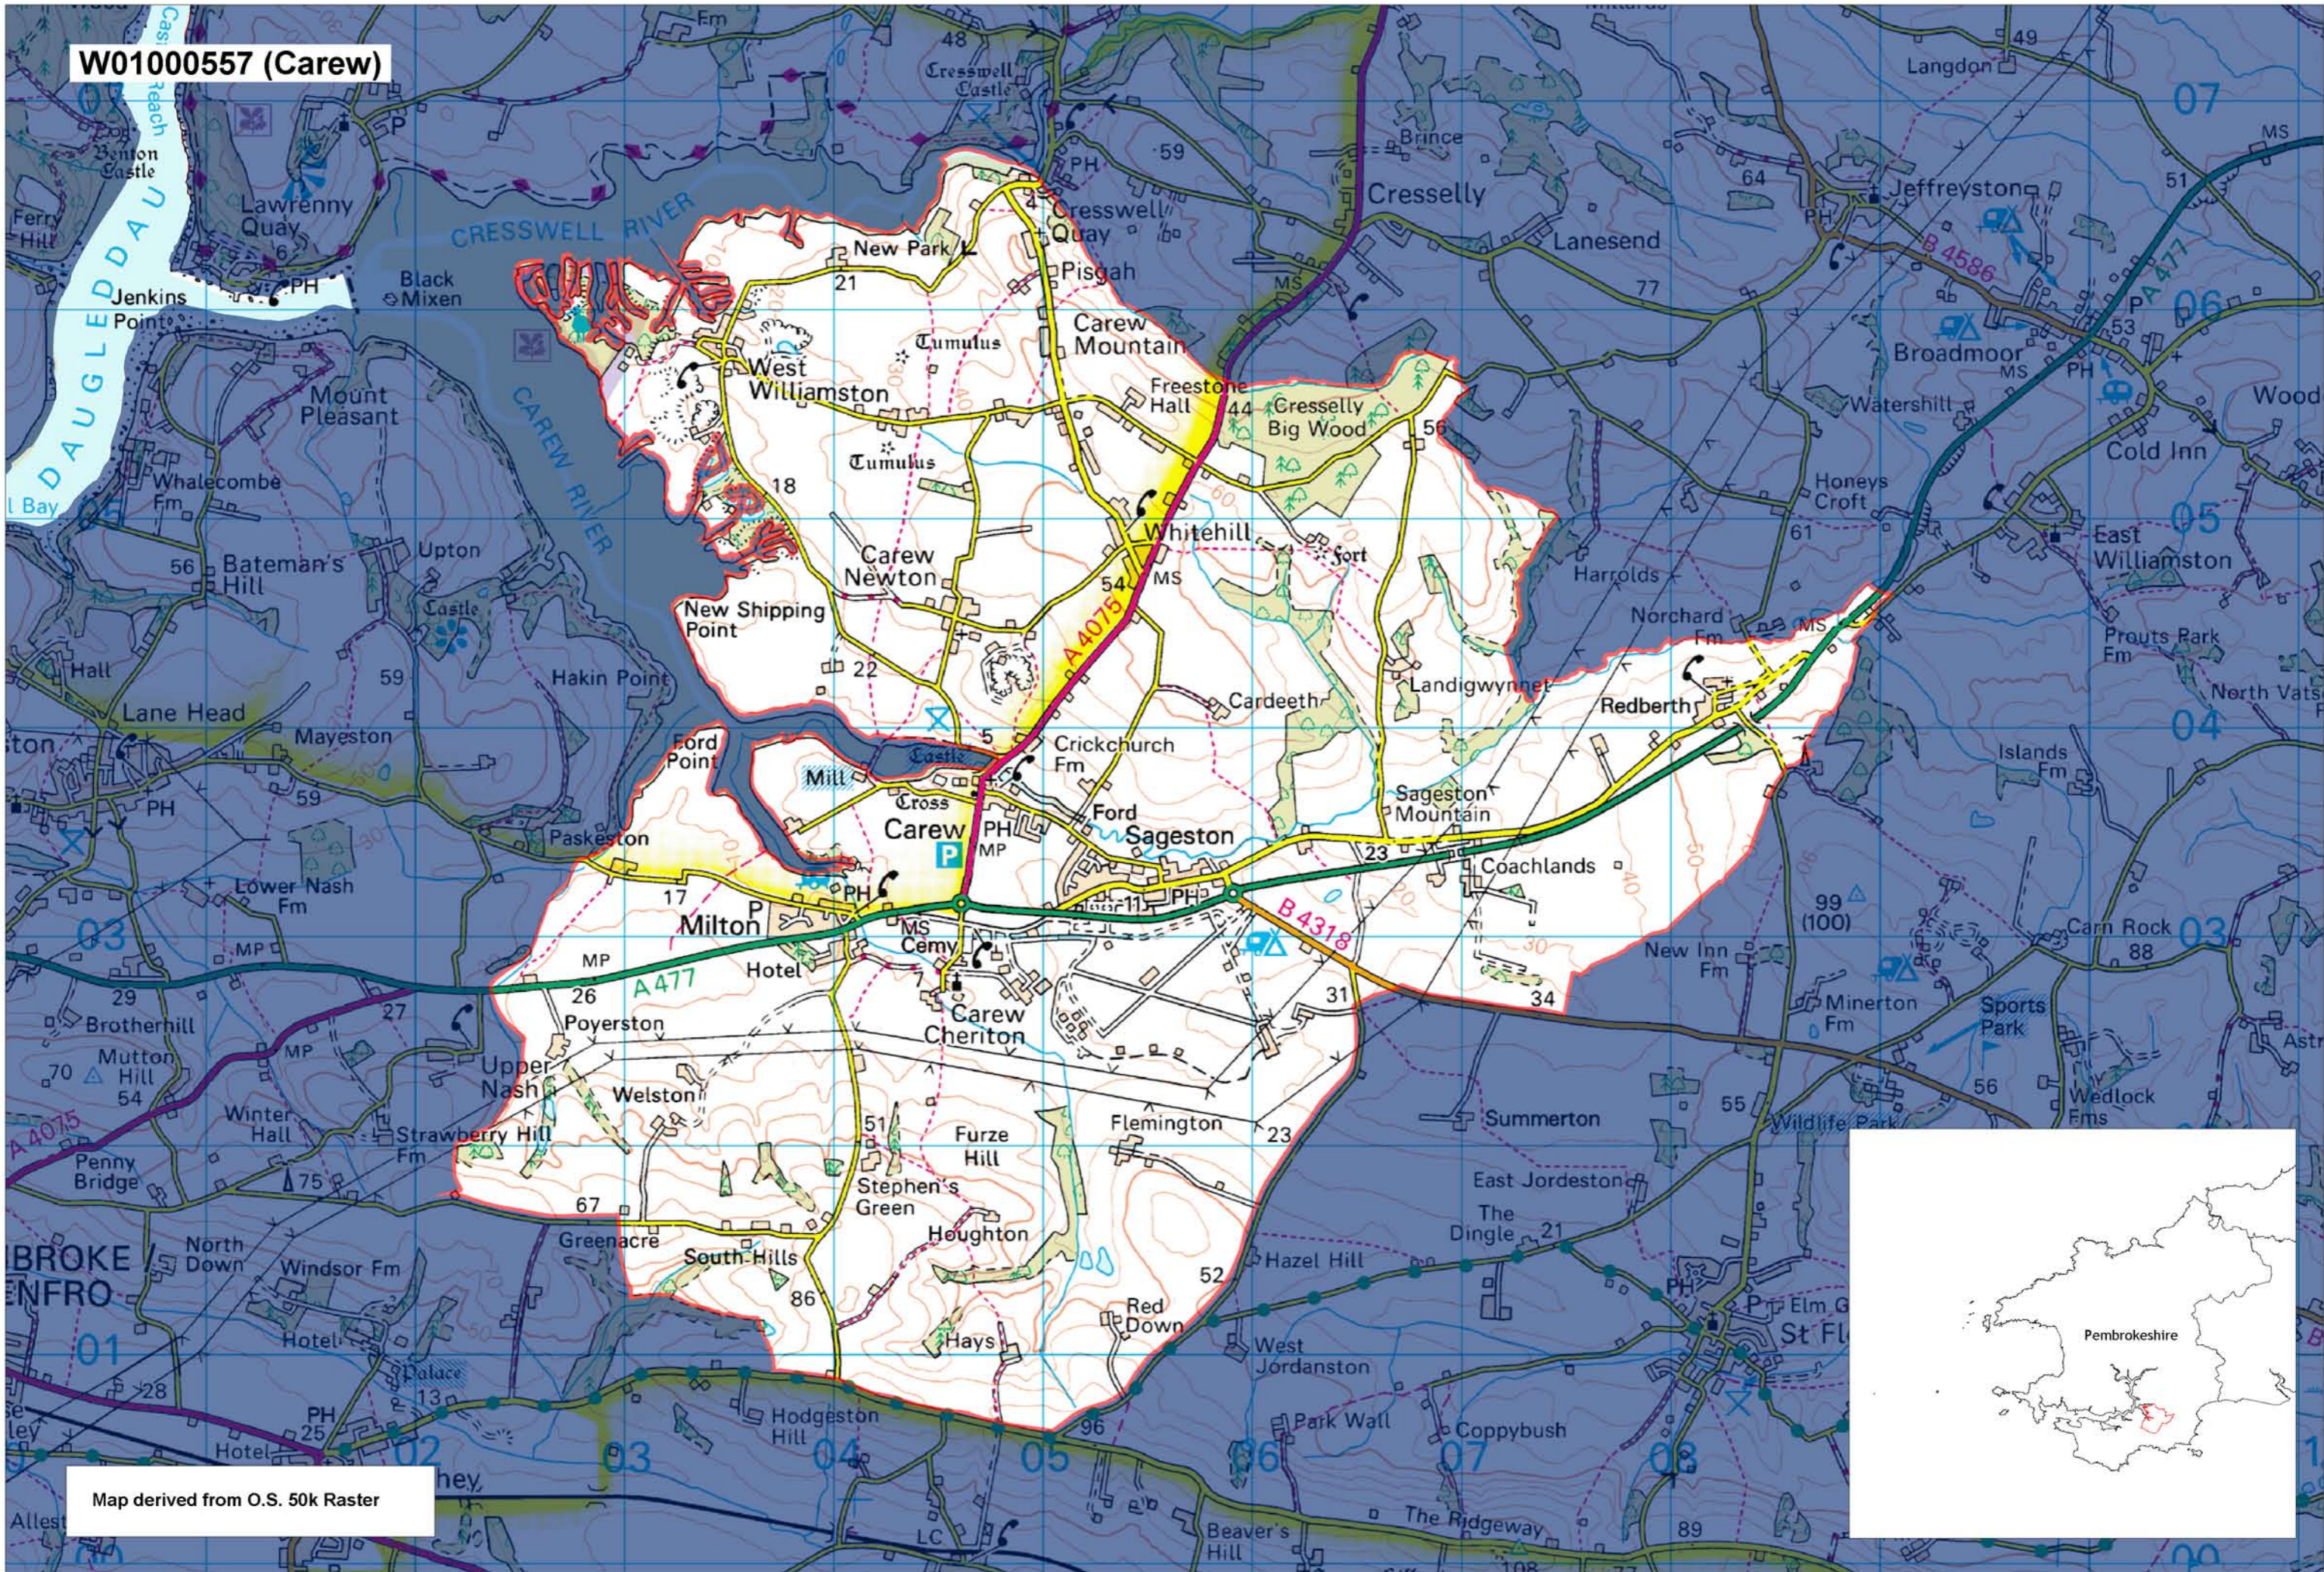

W01000557 (Carew)

Map derived from O.S. 50k Raster