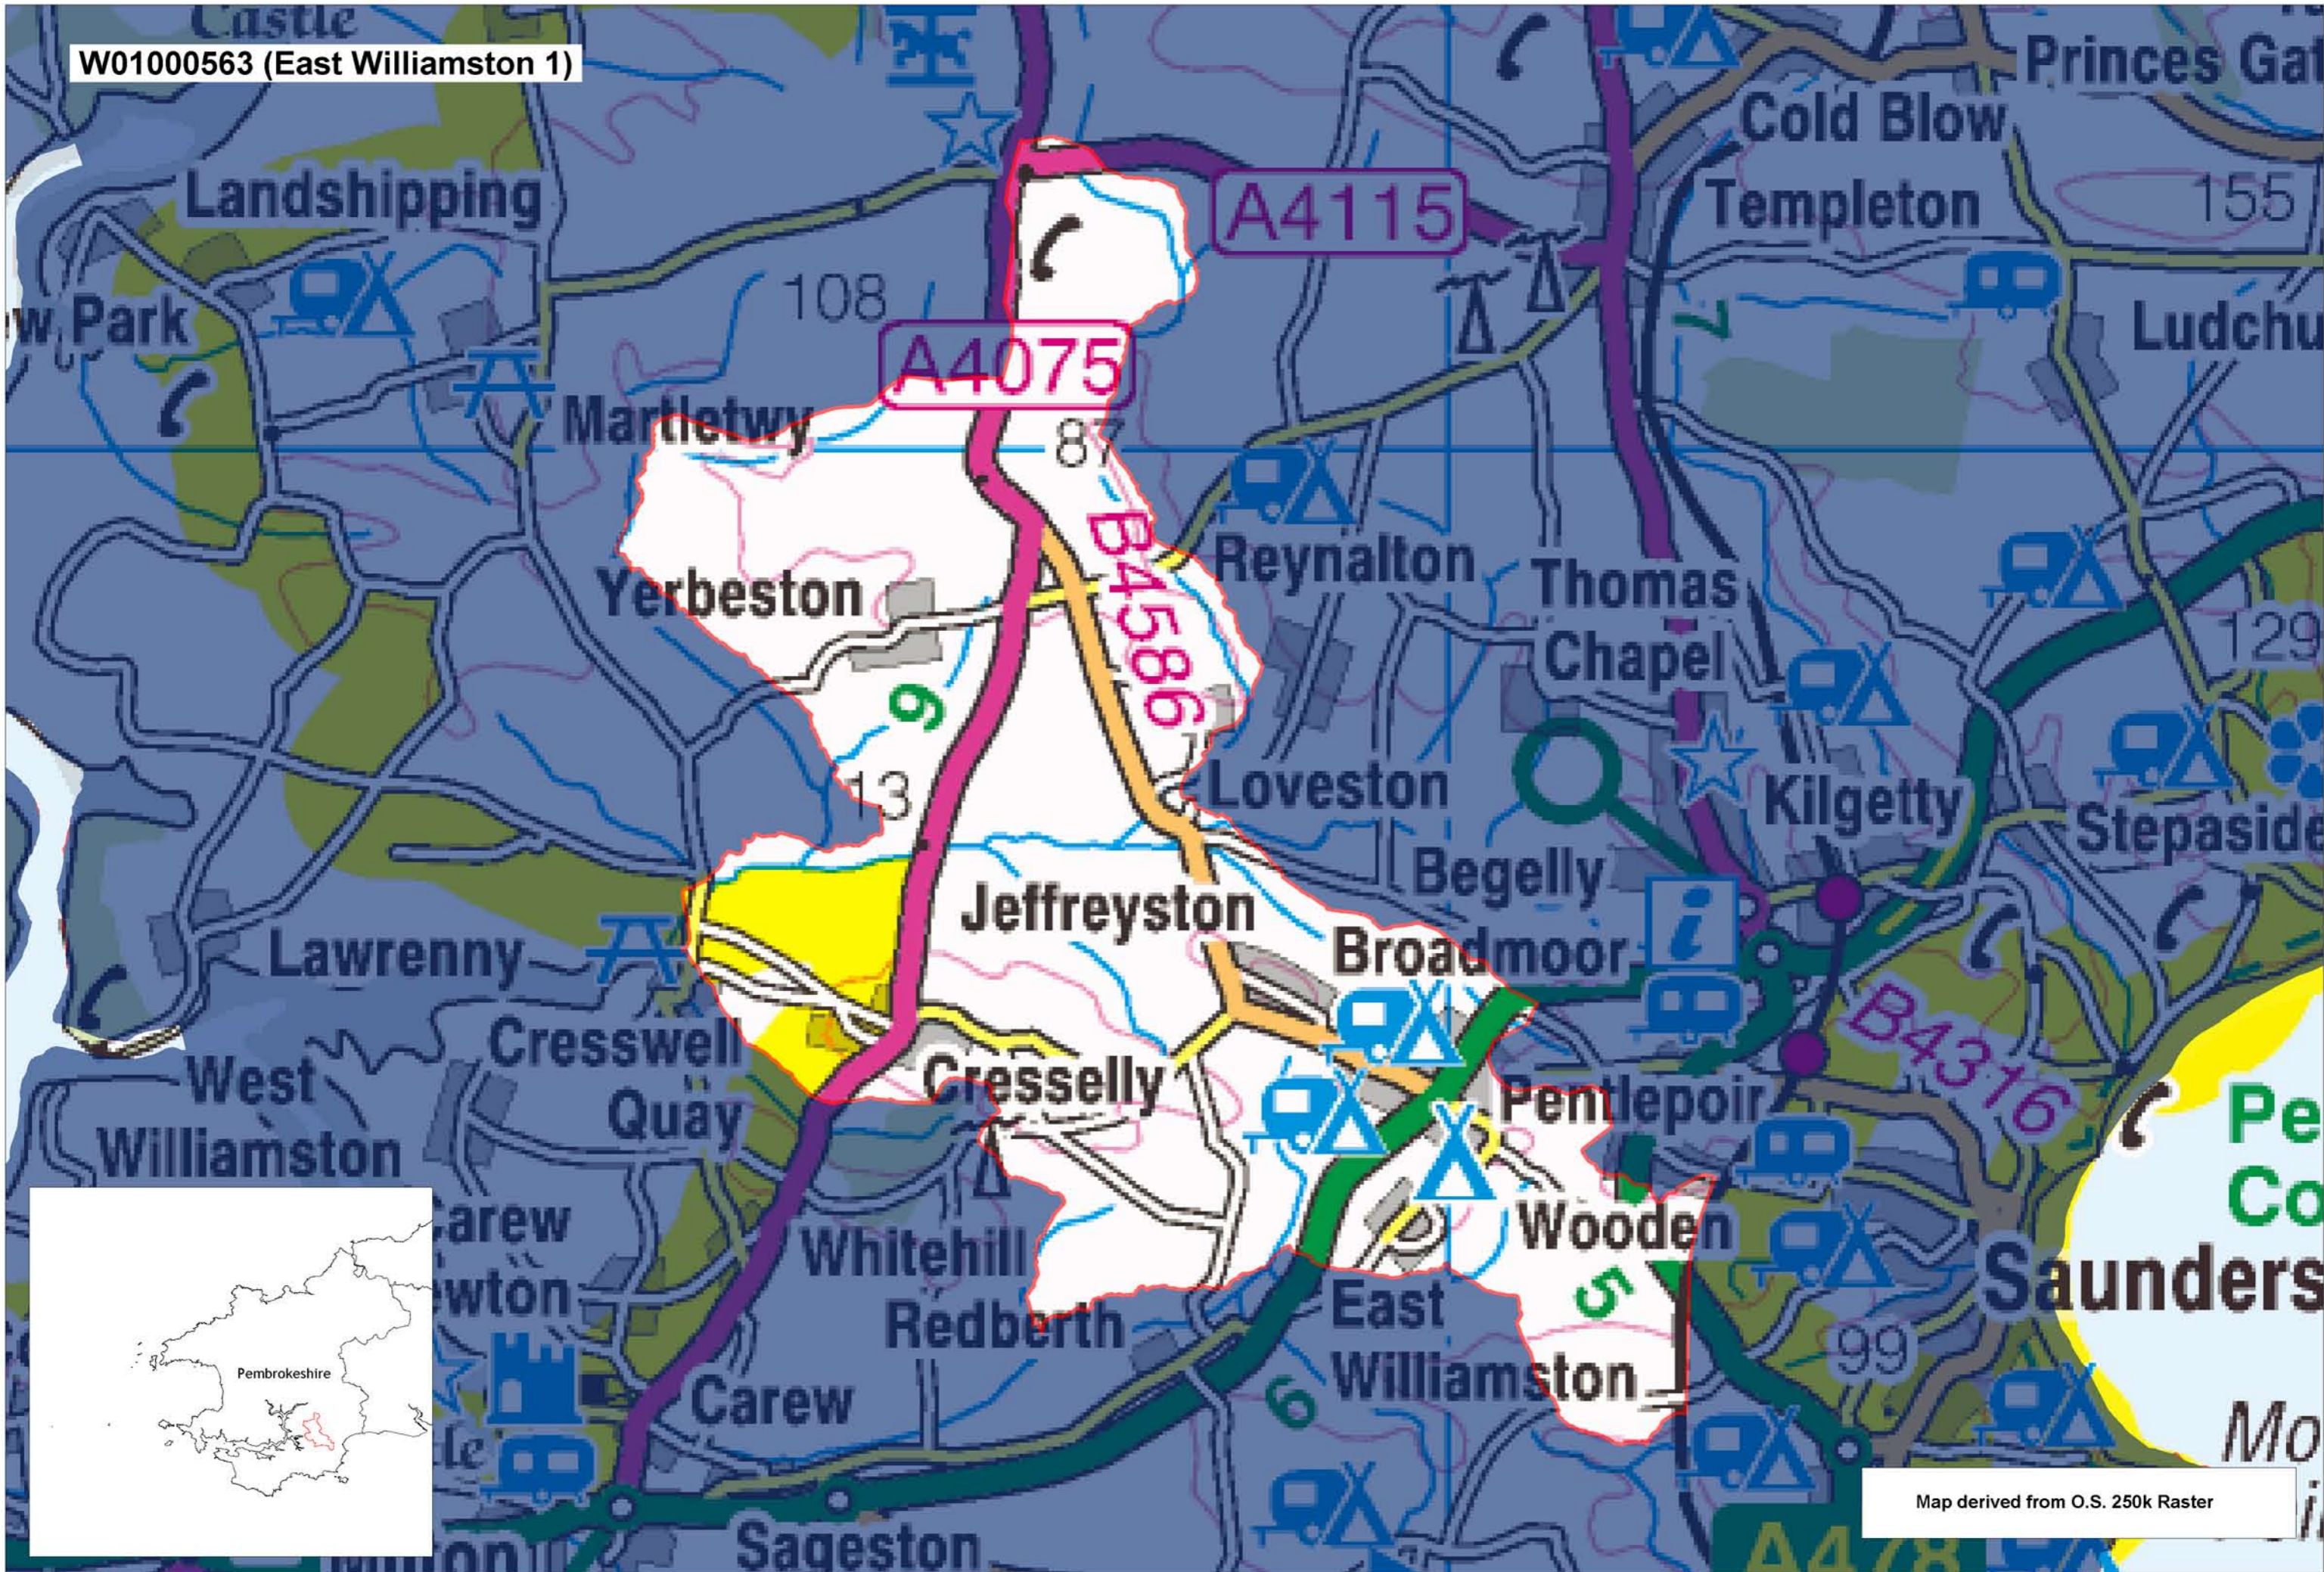

W01000563 (East Williamston 1)

Map derived from O.S. 250k Raster