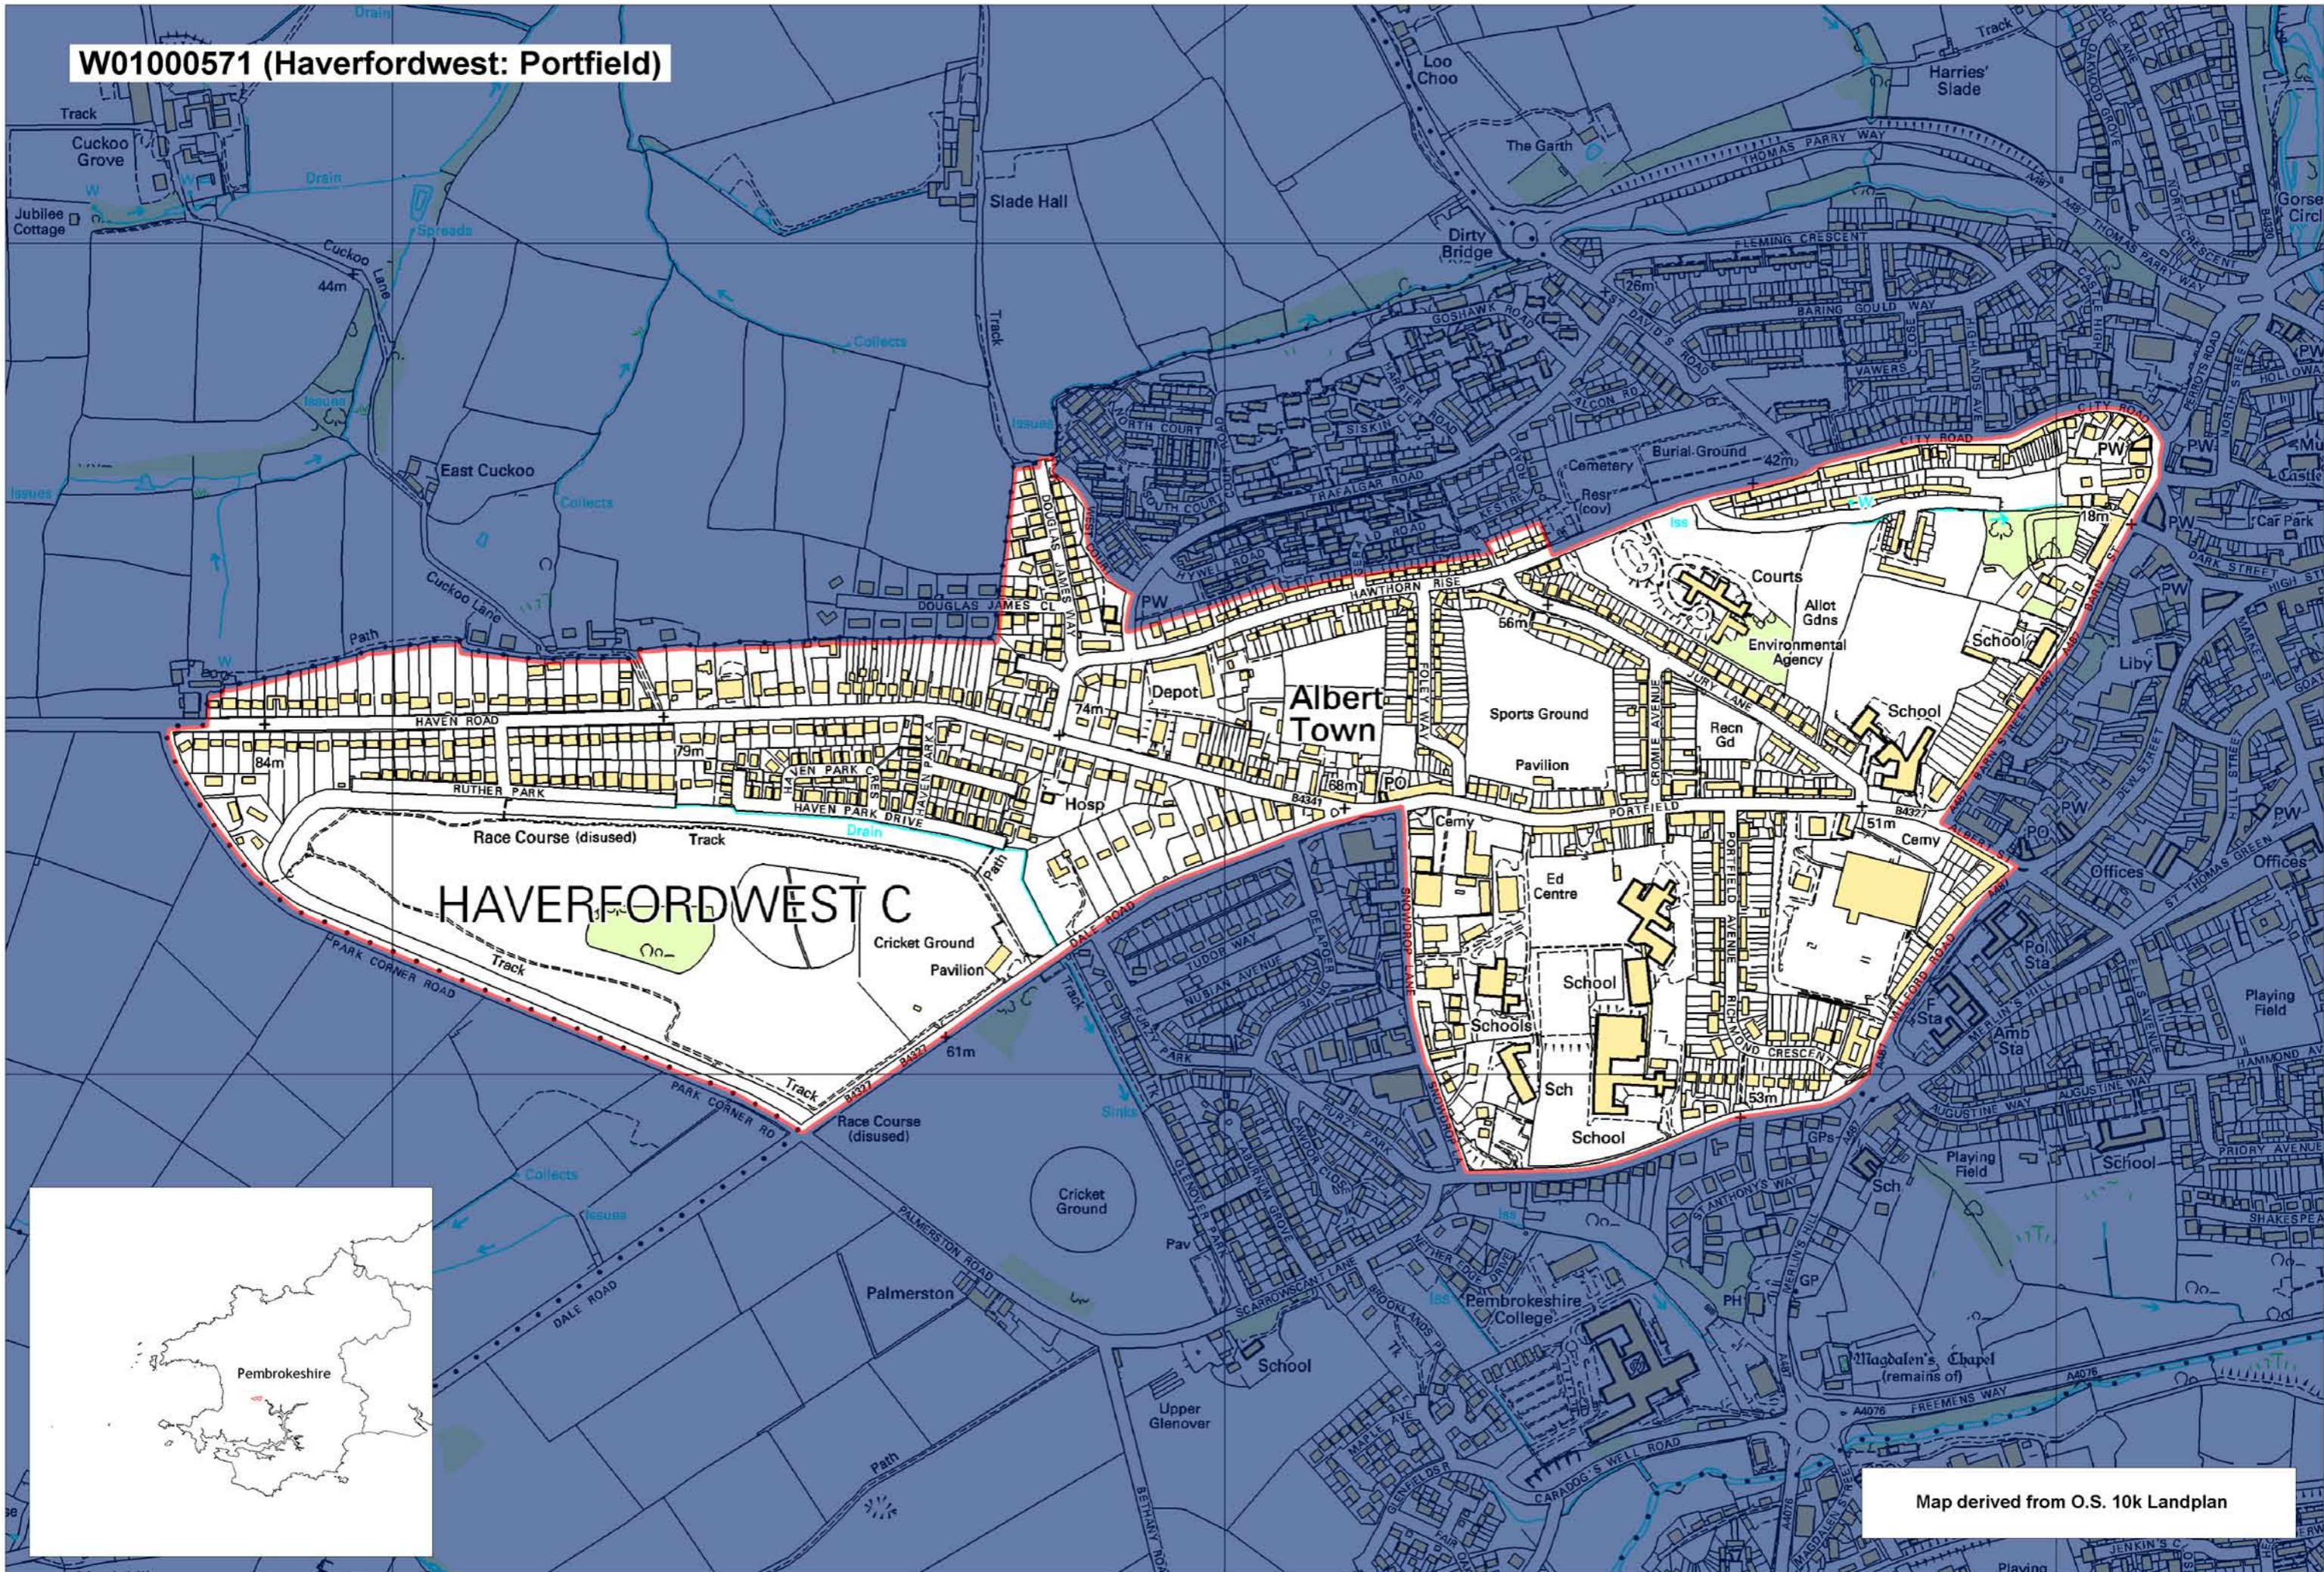

W01000571 (Haverfordwest: Portfield)

Map derived from O.S. 10k Landplan