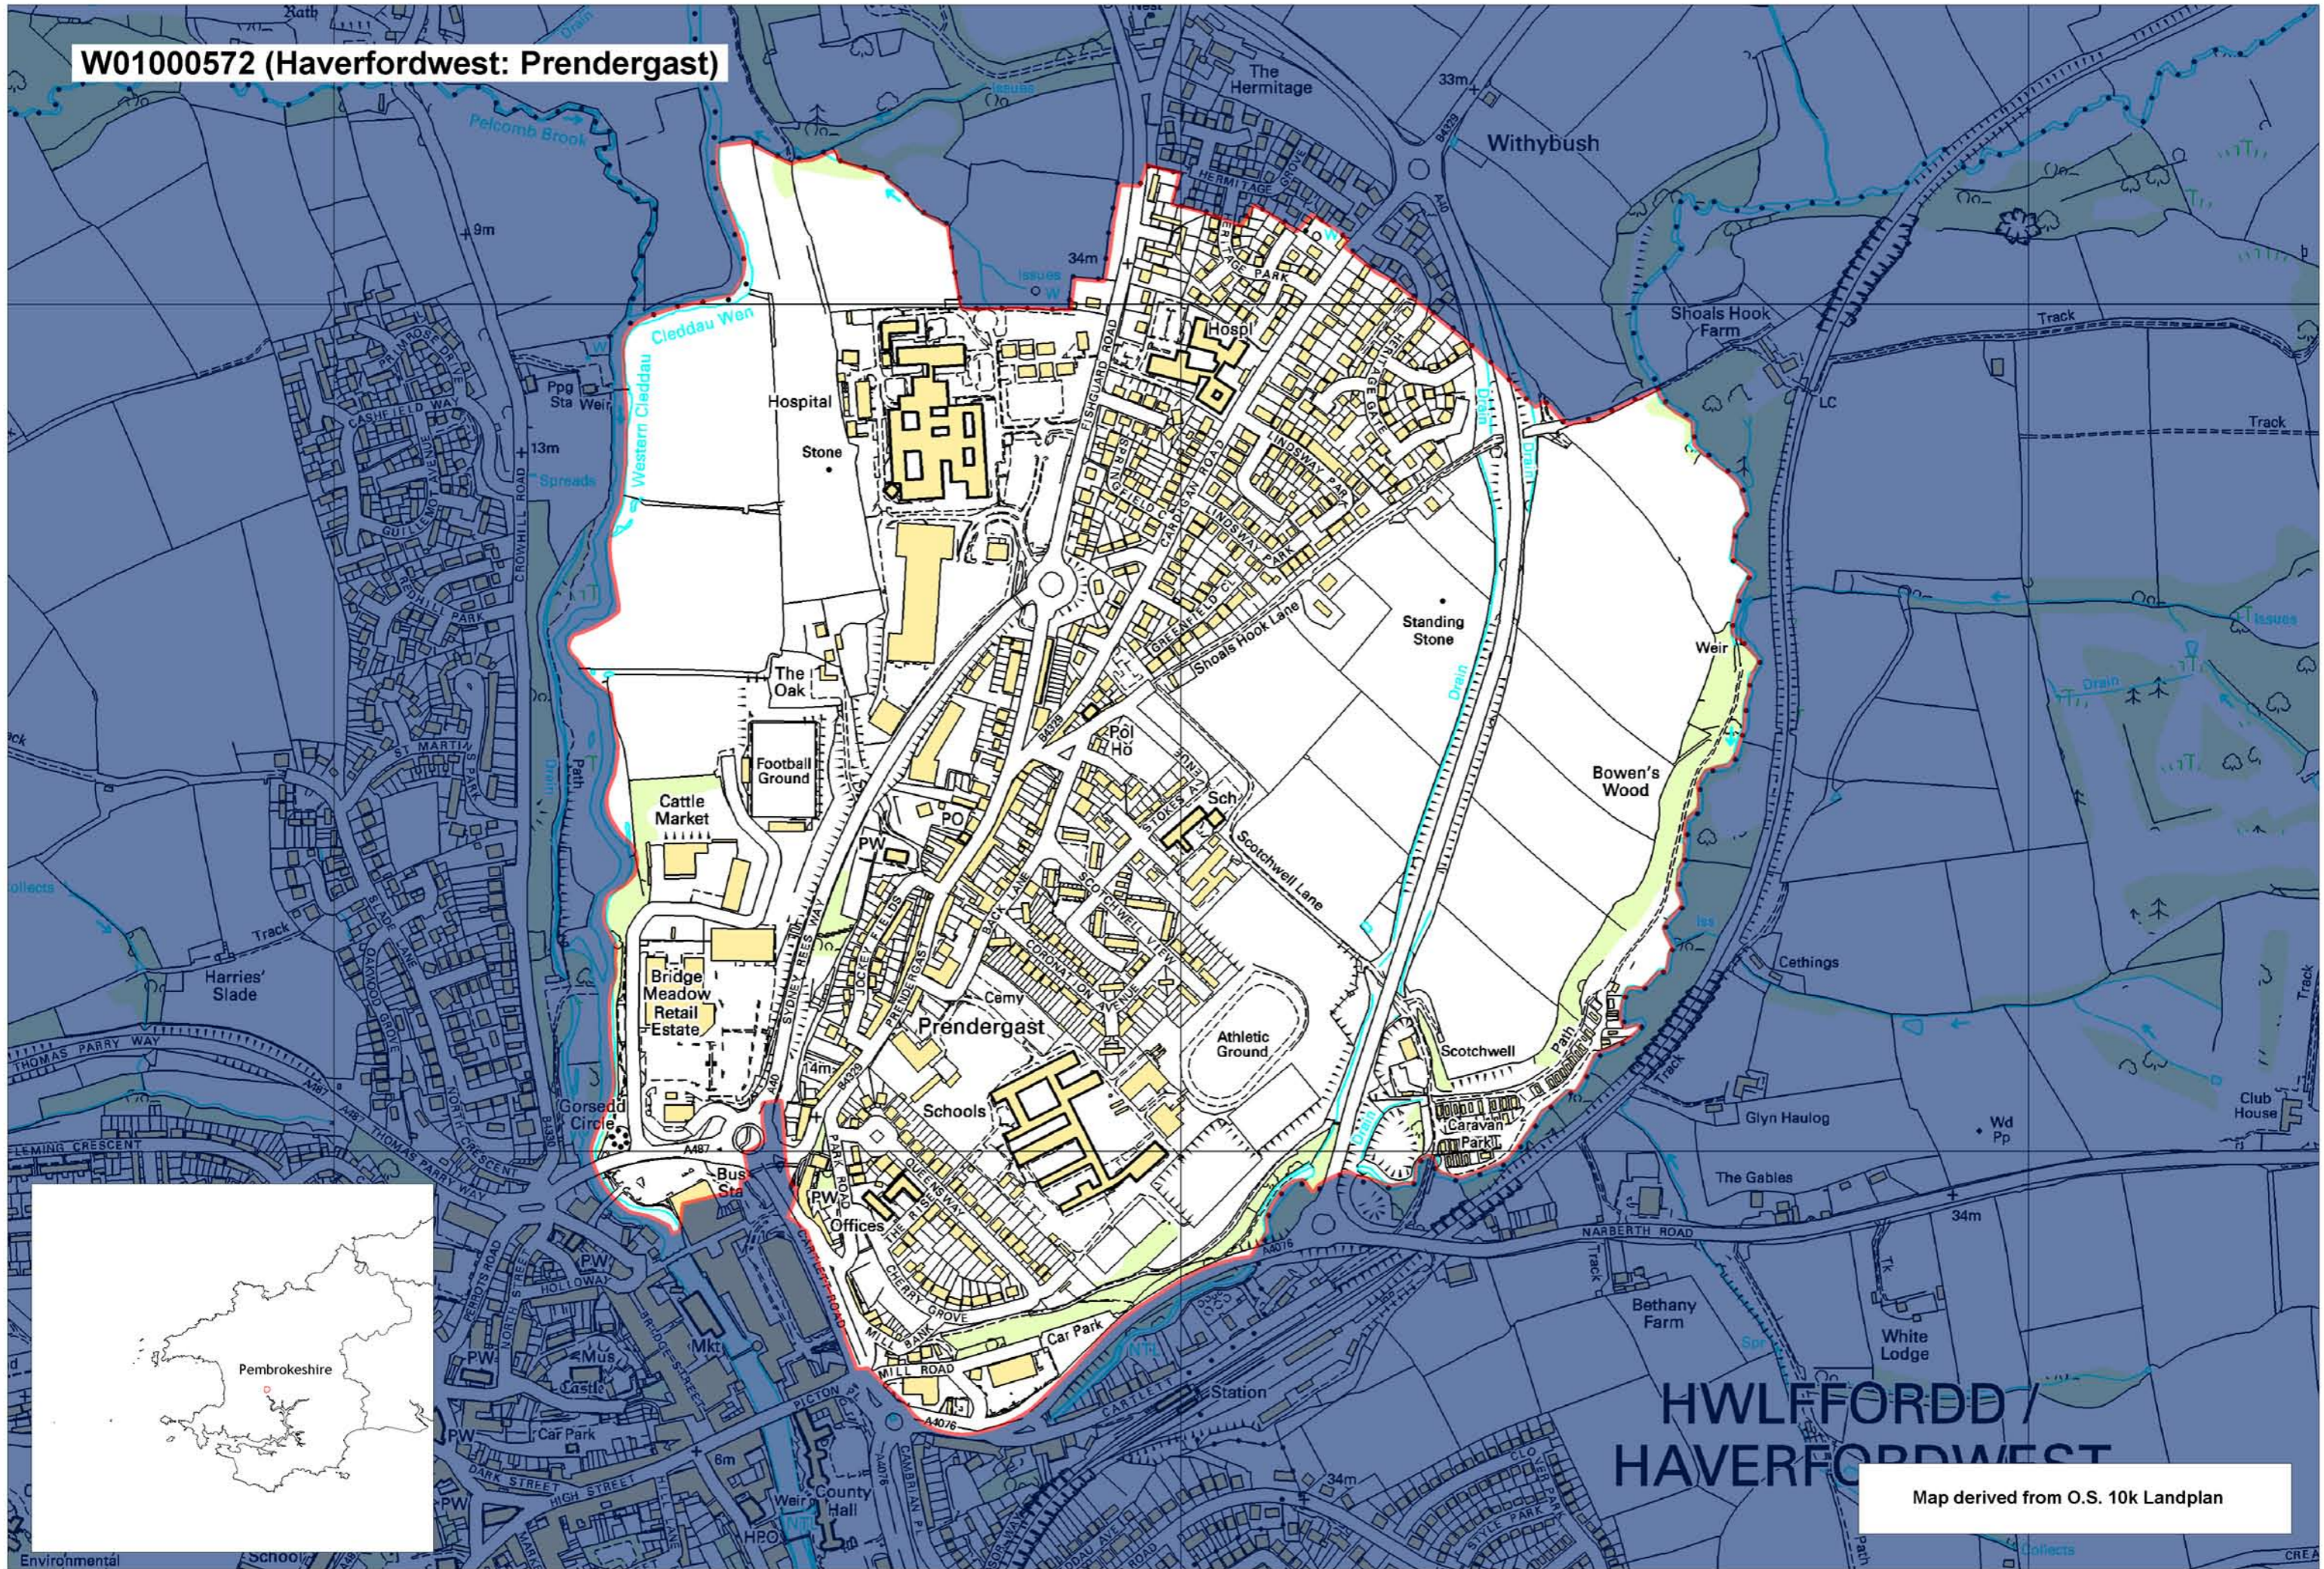

W01000572 (Haverfordwest: Prendergast)

**HWLF FORDD /
HAVERFORDWEST**

Map derived from O.S. 10k Landplan

This map is based upon the Ordnance Survey material with the permission of Ordnance Survey on behalf of The Controller of Her Majesty's Stationery Office. © Crown copyright 2008. Unauthorised reproduction infringes Crown copyright and may lead to prosecution or civil proceedings. Welsh Assembly Government. Licence Number: 100017916. Mae'r map hwn yn seiliedig ar ddeunydd yr Arolwg Ordnans gyda chaniatâd Arolwg Ordnans ar ran Rheolwr Llyfrau Ei Mawrhydi. © Hawffraint y Goron 2008. Mae atgynhyrchu heb ganiatâd yn torri hawffraint y Goron a gall hyn arwain at erlyniad neu achos sifil. Llywodraeth Cynulliad Cymru. Rhif trwydded 100017916.

Produced by Cartographics, Statistical Directorate, Welsh Assembly Government. Cynhyrchwyd gan Cartograffeg, Y Gylwyddiaeth Ystadegol, Llywodraeth Cynulliad Cymru.