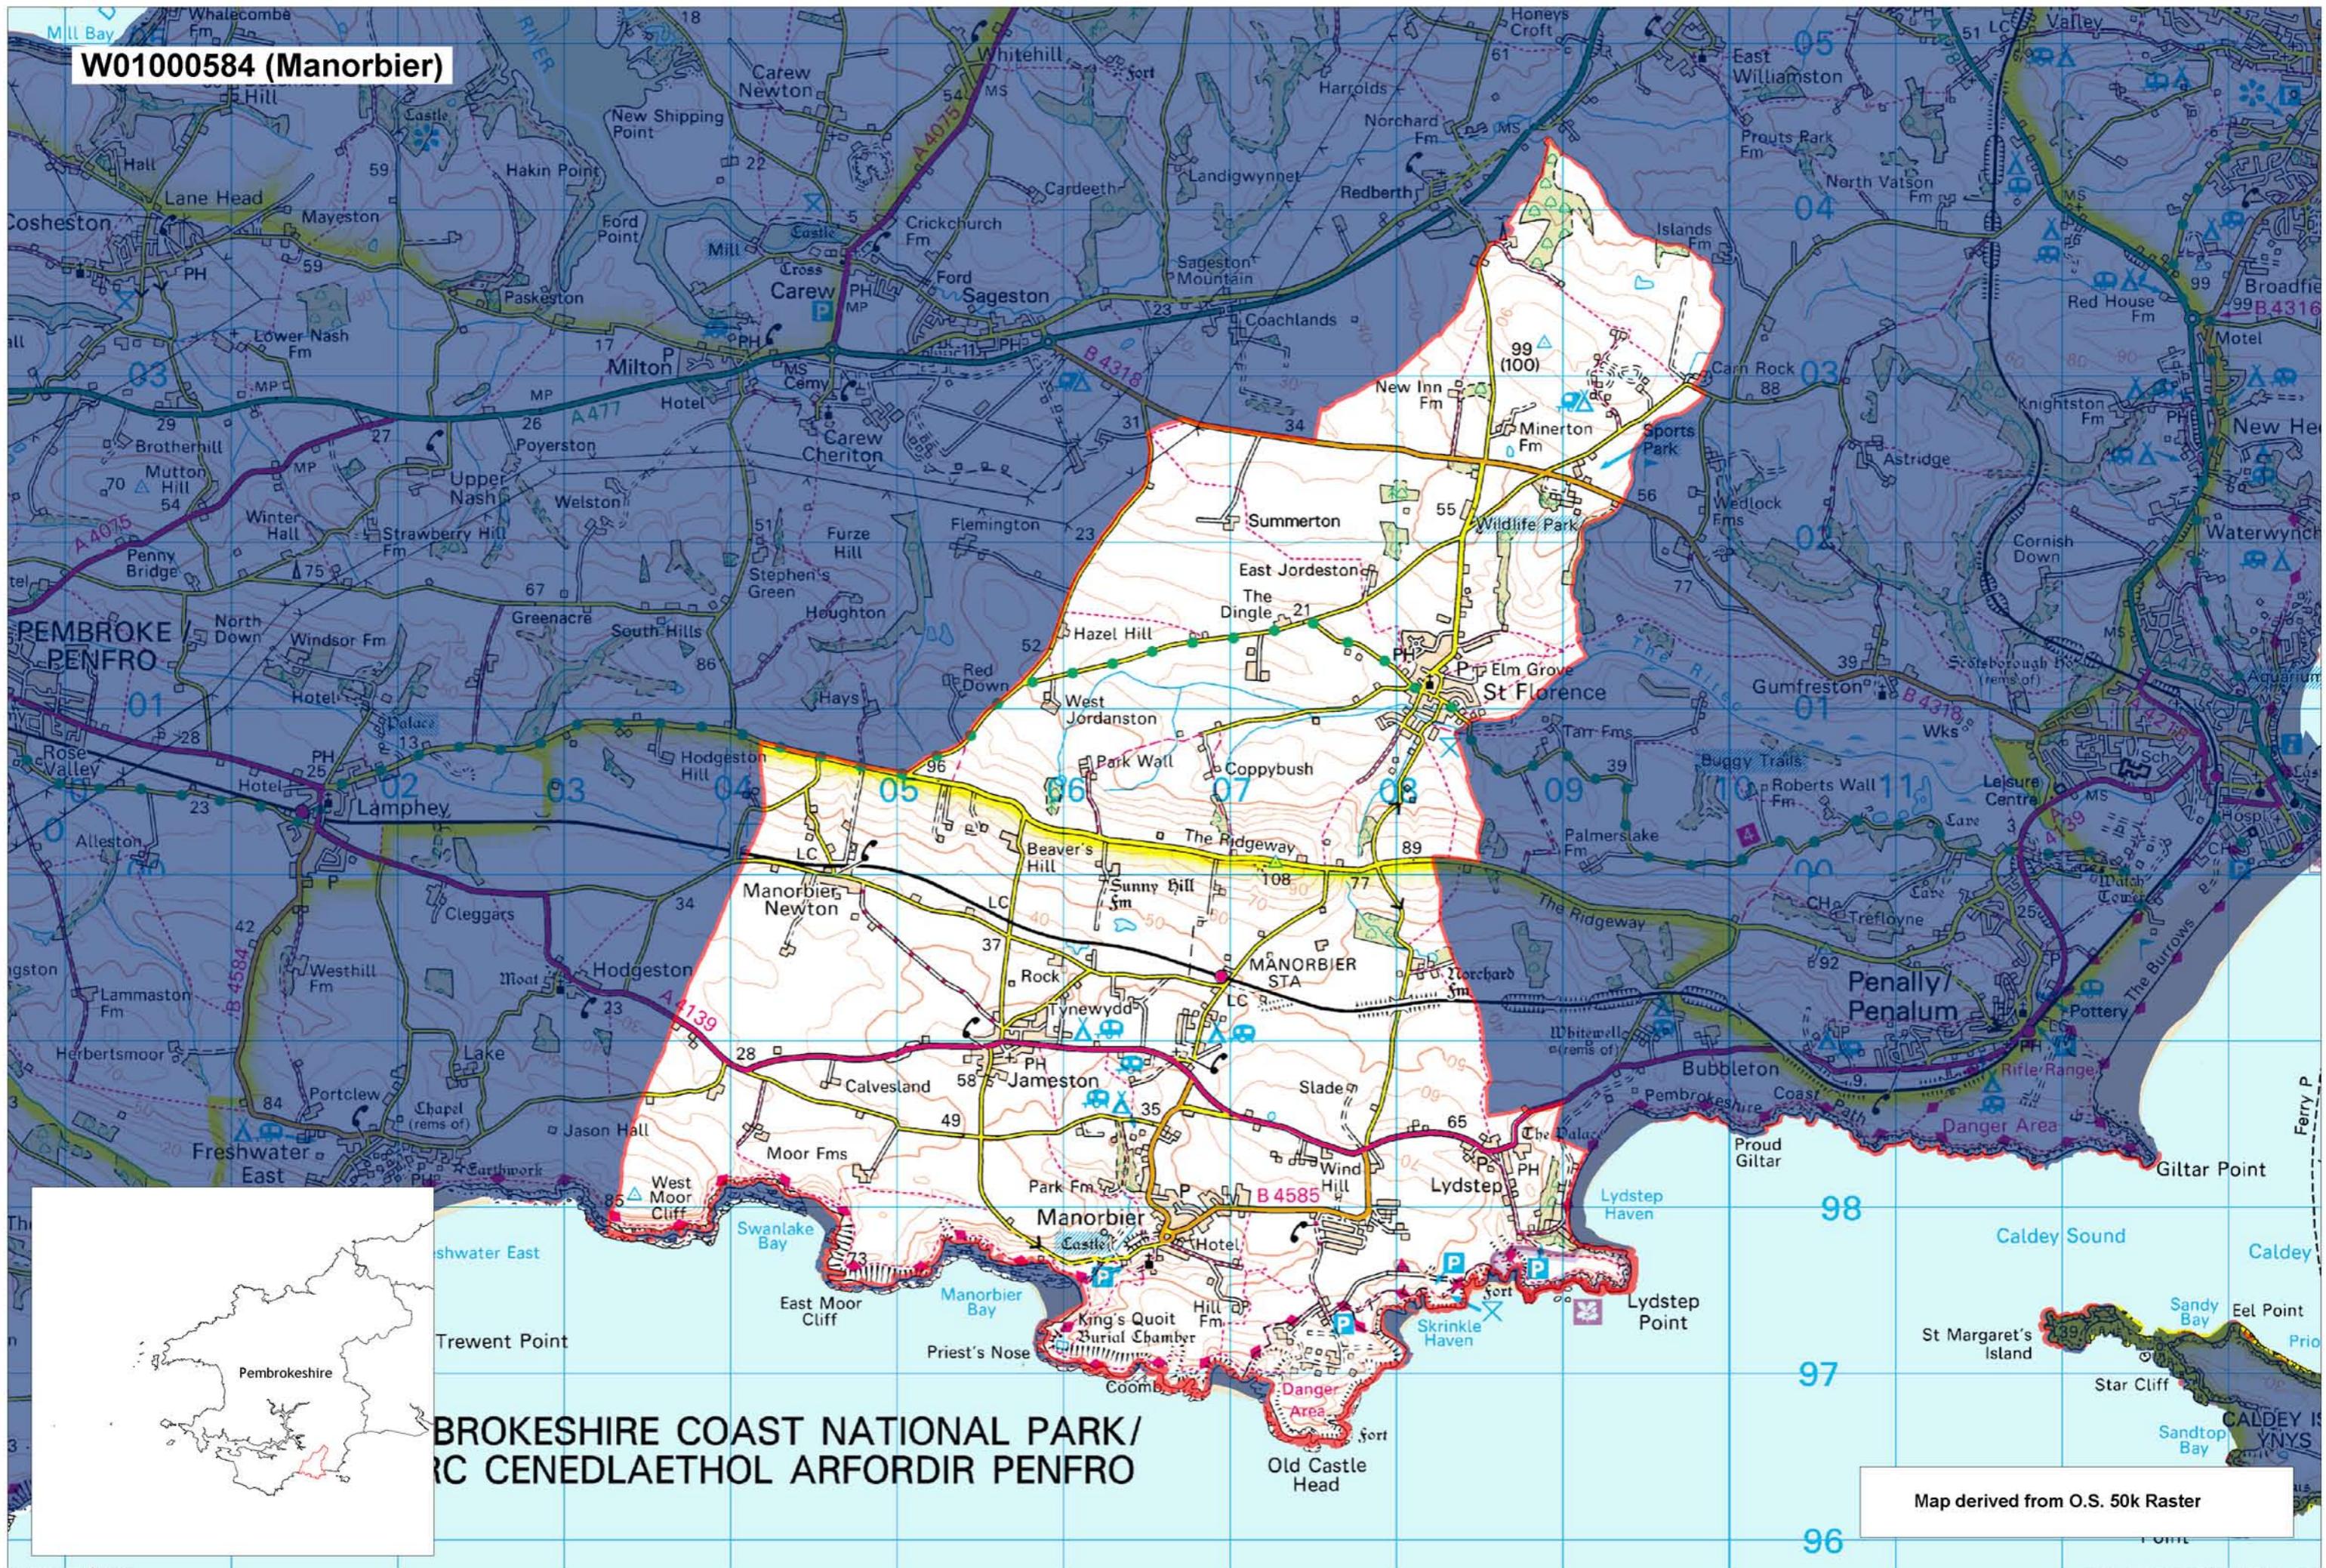

W0100584 (Manorbier)

**PEMBROKESHIRE COAST NATIONAL PARK /
CENEDLAETHOL ARFORDIR PENFRO**

Map derived from O.S. 50k Raster

This map is based upon the Ordnance Survey material with the permission of Ordnance Survey on behalf of The Controller of Her Majesty's Stationery Office. © Crown copyright 2008. Unauthorised reproduction infringes Crown copyright and may lead to prosecution or civil proceedings. Welsh Assembly Government. Licence Number: 100017916. Mae'r map hwn yn seiliedig ar ddeunydd yr Arolwg Ordnans gyda chaniatâd Arolwg Ordnans ar ran Rheolwr Llyfrau Ei Mawrhydi. © Hawffraint y Goron 2008. Mae atgynhychu heb ganiatâd yn torri hawffraint y Goron a gall hyn arwain at erlyniad neu achos sifil. Llywodraeth Cynulliad Cymru. Rhif trwydded 100017916.

Produced by Cartographics, Statistical Directorate, Welsh Assembly Government. Cynhyrchwyd gan Cartograffeg, Y Gytarwyddiaeth Ystadegol, Llywodraeth Cynulliad Cymru.