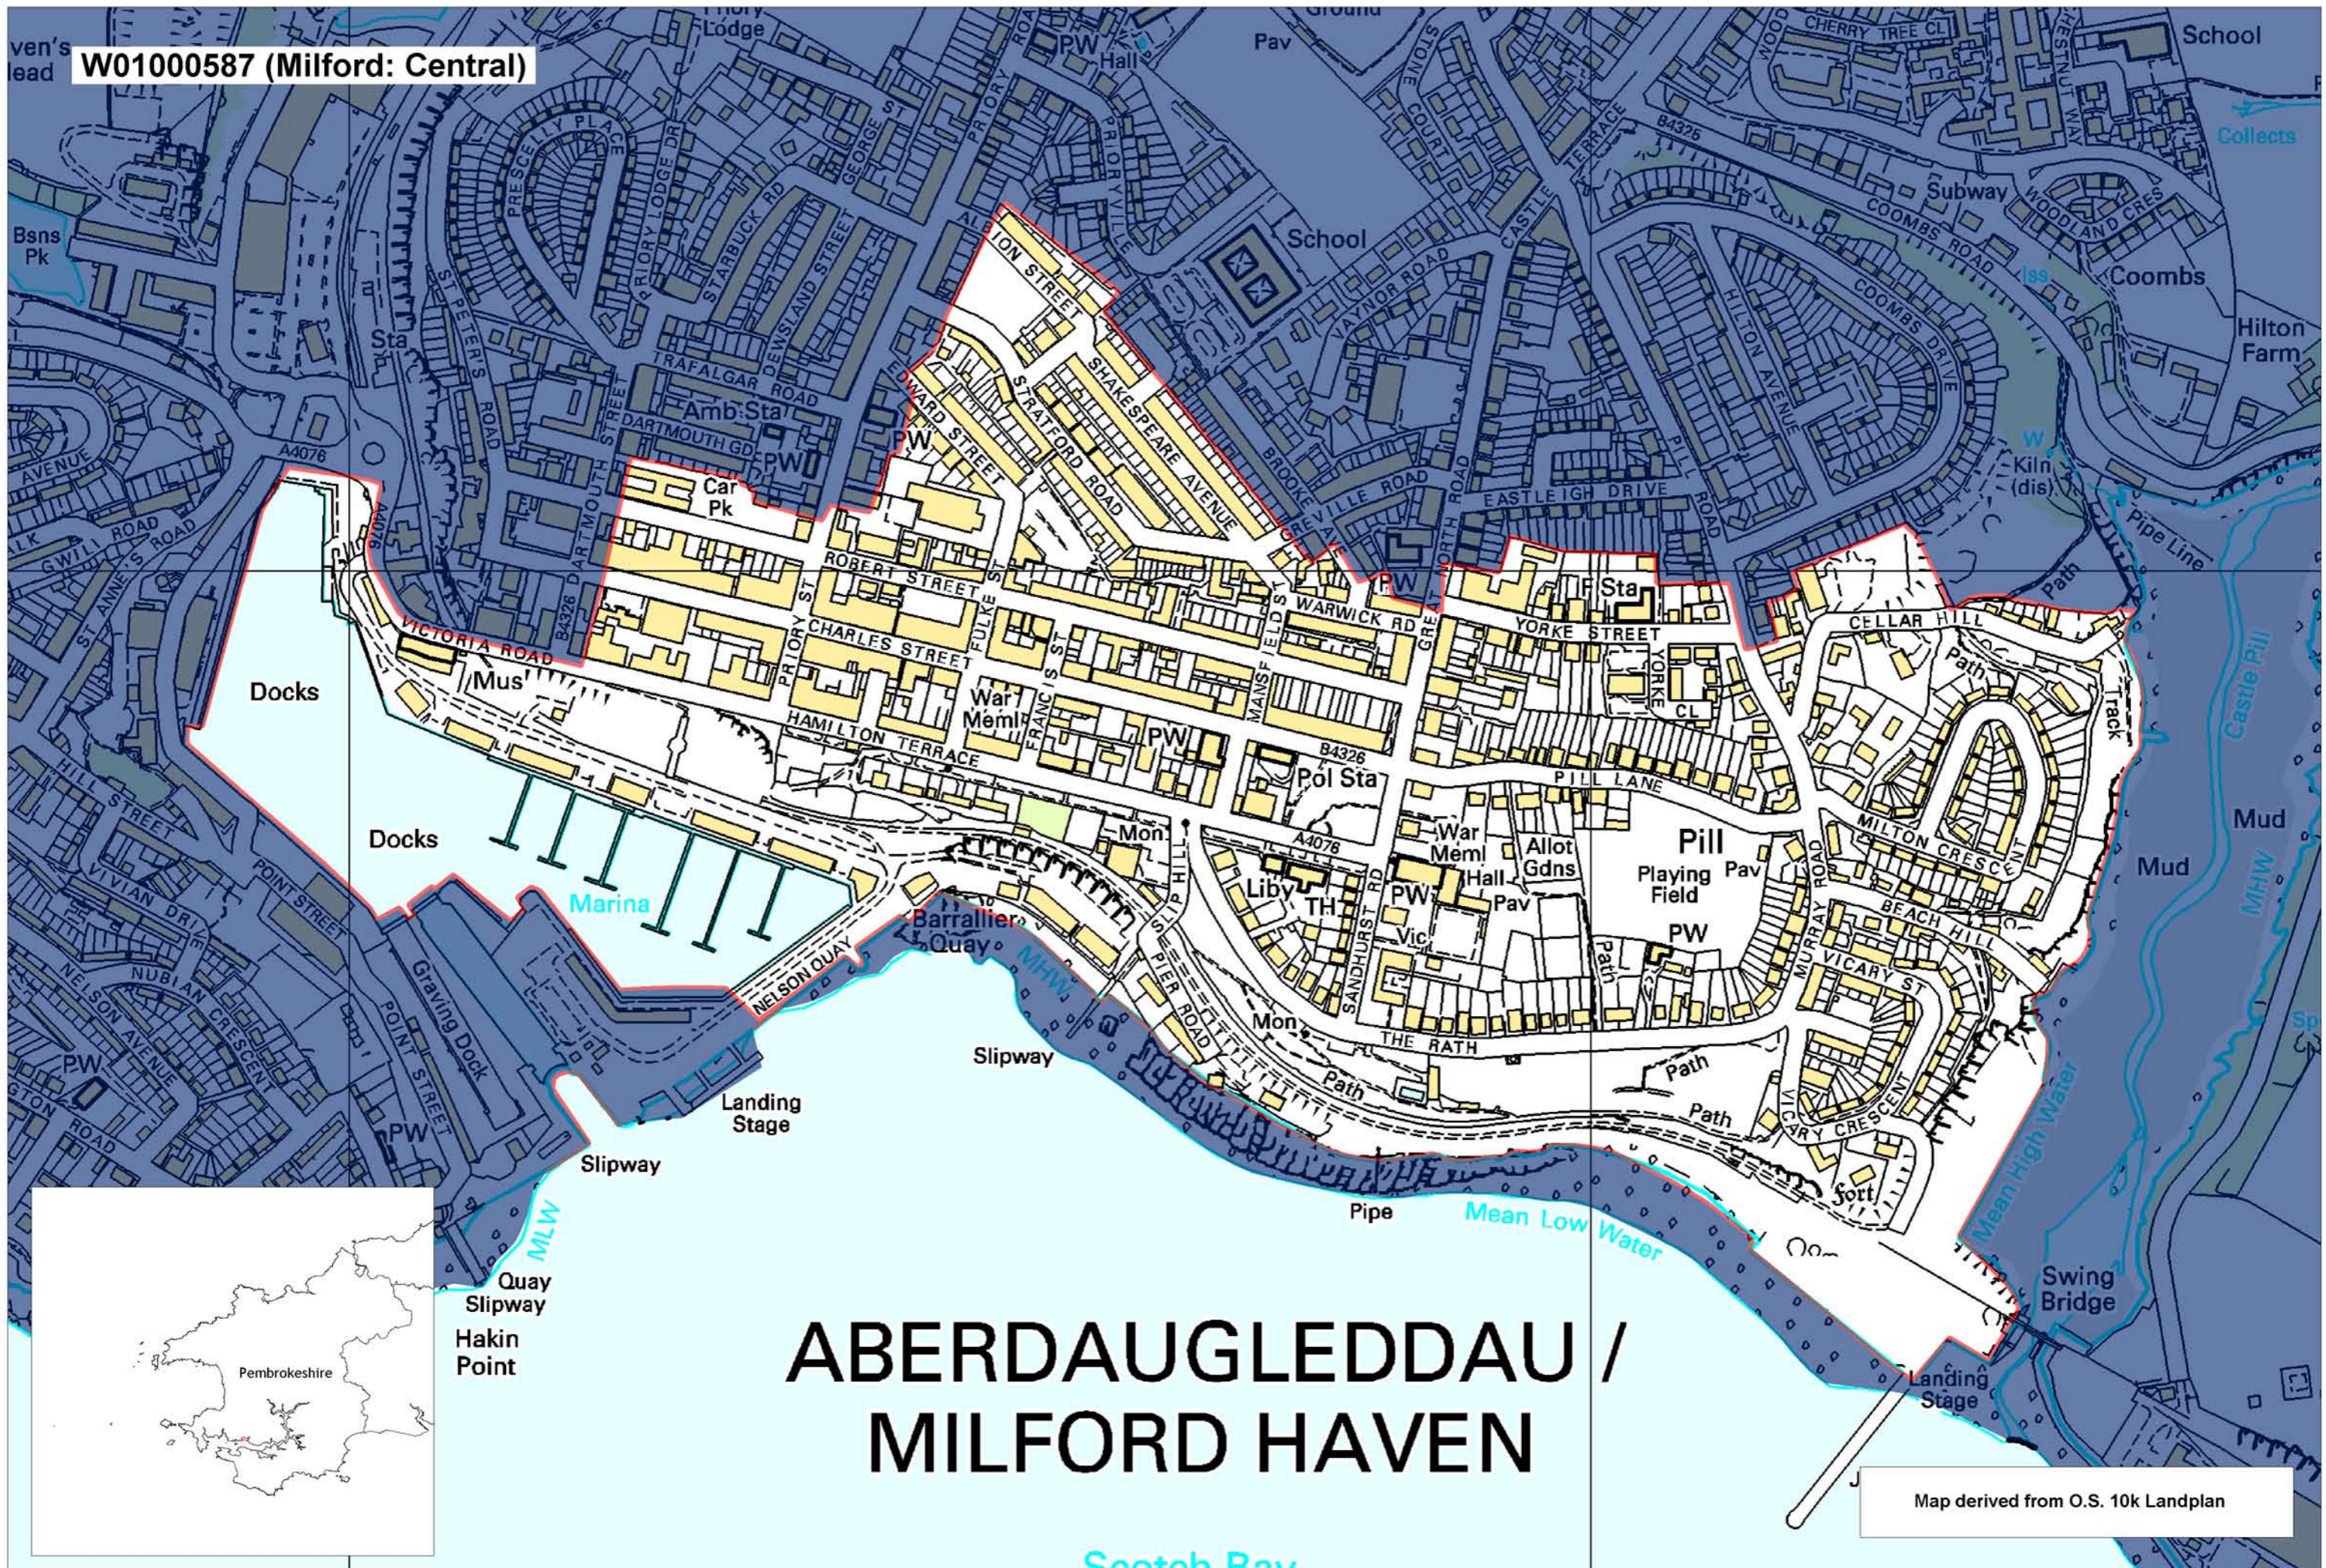

W01000587 (Milford: Central)

# ABERDAUGLEDDAU / MILFORD HAVEN

Map derived from O.S. 10k Landplan

This map is based upon the Ordnance Survey material with the permission of Ordnance Survey on behalf of The Controller of Her Majesty's Stationery Office. © Crown copyright 2008. Unauthorised reproduction infringes Crown copyright and may lead to prosecution or civil proceedings. Welsh Assembly Government. Licence Number: 100017916. Mae'r map hwn yn seiliedig ar ddeunydd yr Arolwg Ordnans gyda chaniatâd Arolwg Ordnans ar ran Rheolwr Lyfrau Ei Mawrhydi. © Hawffraint y Goron 2008. Mae atgynhyrchu heb ganiatâd yn torri hawffraint y Goron a gall hyn arwain at erlyniad neu achos sifil. Llywodraeth Cynulliad Cymru. Rhif trwydded 100017916.