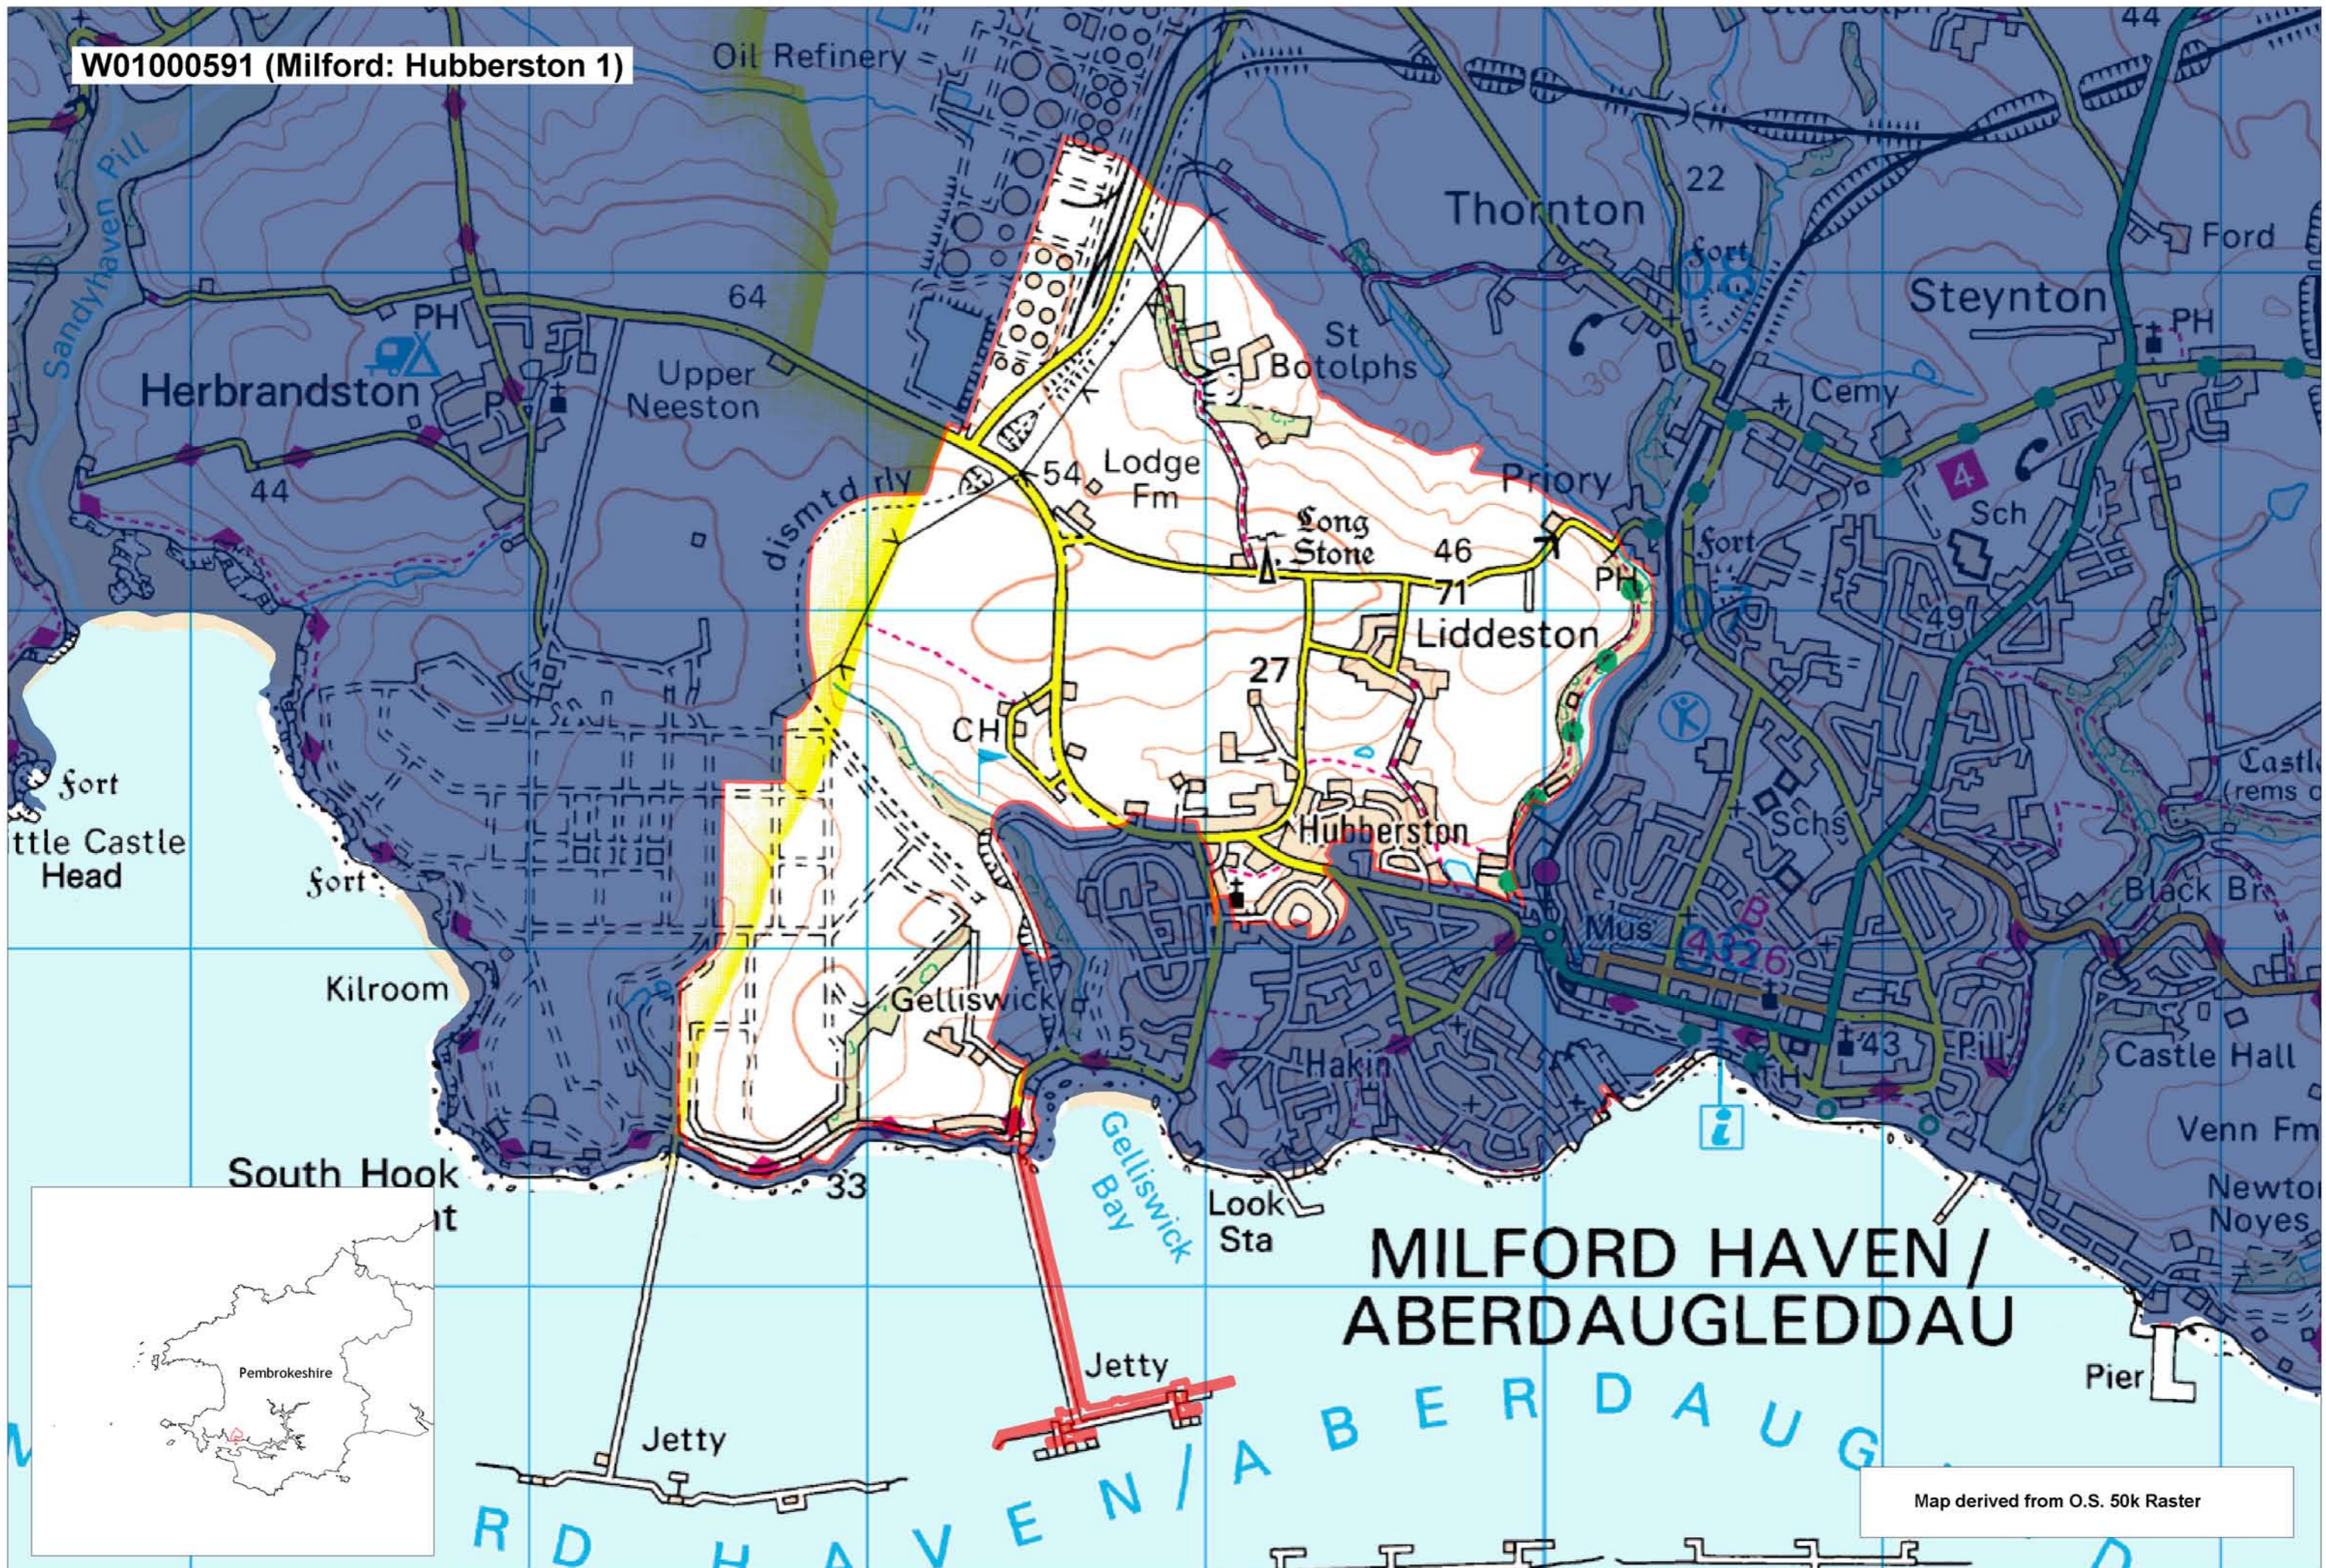

W01000591 (Milford: Hubberston 1)

MILFORD HAVEN / ABERDAUGLEDDAU

R D H A V E N I A B E R D A U G L E D D A U

Map derived from O.S. 50k Raster

Produced by Cartographics, Statistical Directorate, Welsh Assembly Government. Cynhyrchwyd gan Cartograffeg, Y Gytarwyddiaeth Ystadegol, Llywodraeth Cynulliad Cymru.