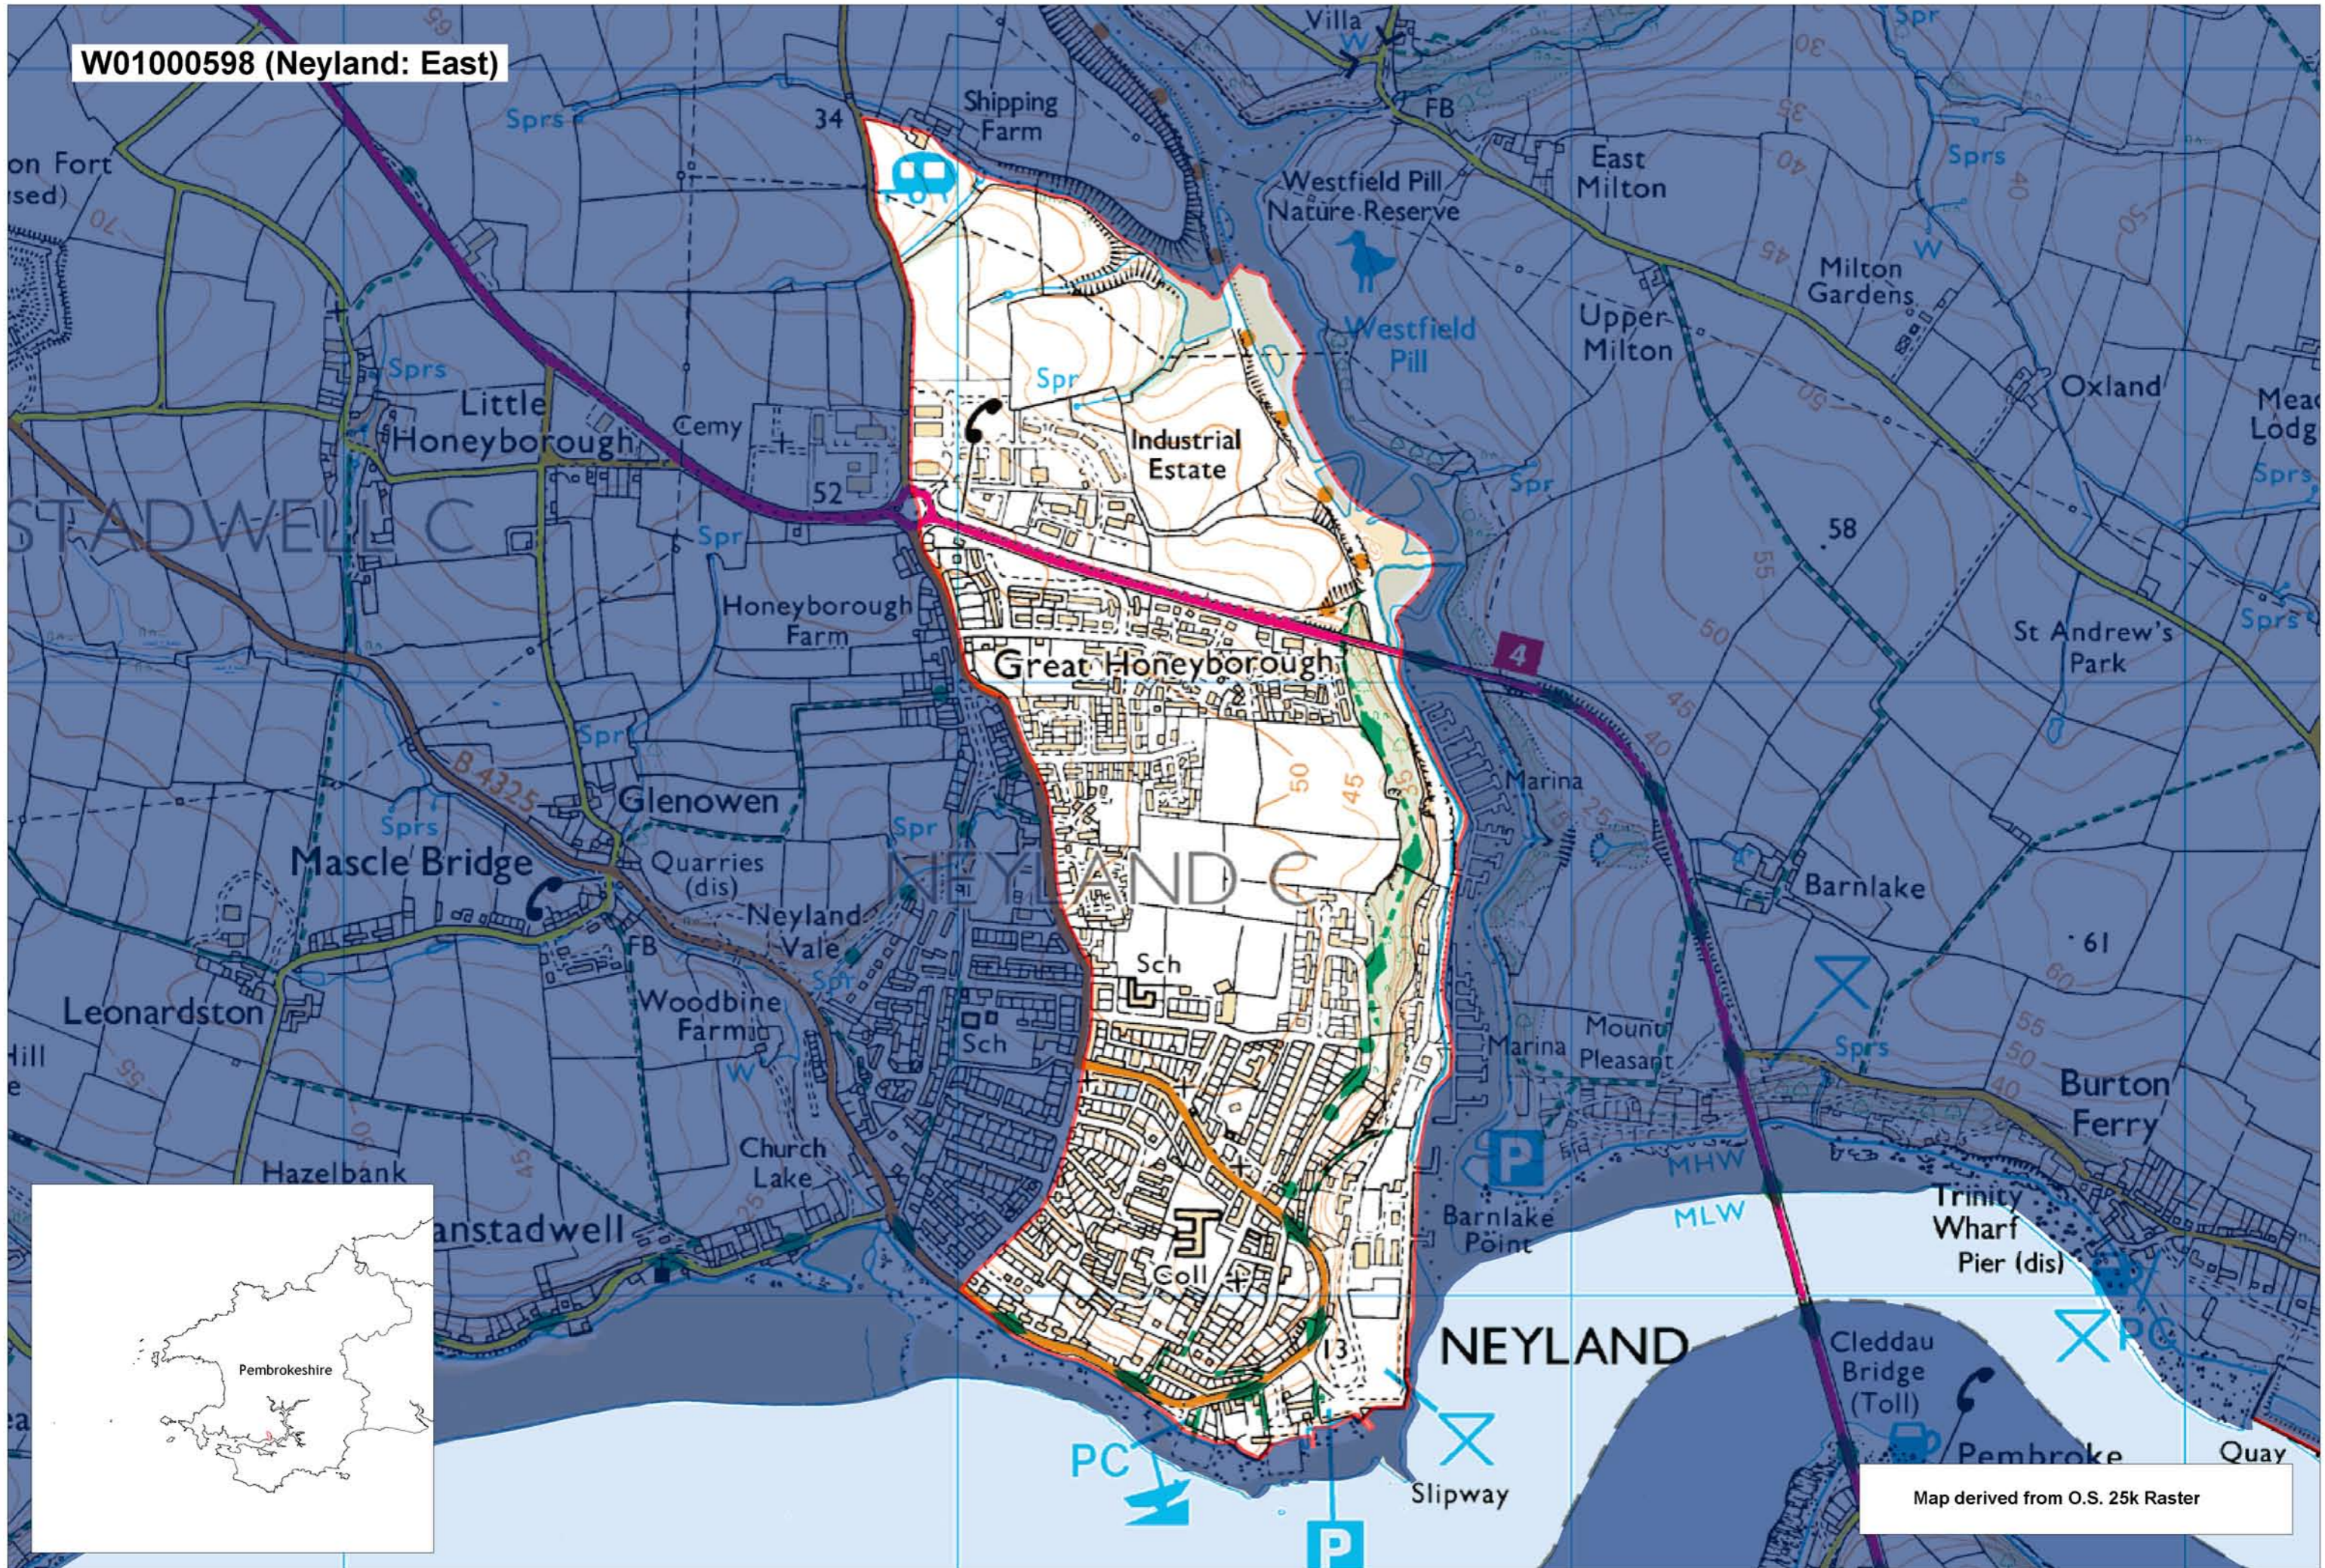

W01000598 (Neyland: East)

Map derived from O.S. 25k Raster

This map is based upon the Ordnance Survey material with the permission of Ordnance Survey on behalf of The Controller of Her Majesty's Stationery Office. © Crown copyright 2008. Unauthorised reproduction infringes Crown copyright and may lead to prosecution or civil proceedings. Welsh Assembly Government. Licence Number: 100017916. Mae'r map hwn yn seiliedig ar ddeunydd yr Arolwg Ordnans gyda chaniatâd Arolwg Ordnans ar ran Rheolwr Lyfrau El Mawrhydi. © Hawffraint y Goron 2008. Mae atgynhyrchu heb ganiatâd yn torri hawffraint y Goron a gall hyn arwain at erlyniad neu achos sifil. Llywodraeth Cynulliad Cymru. Rhif trwydded 100017916.