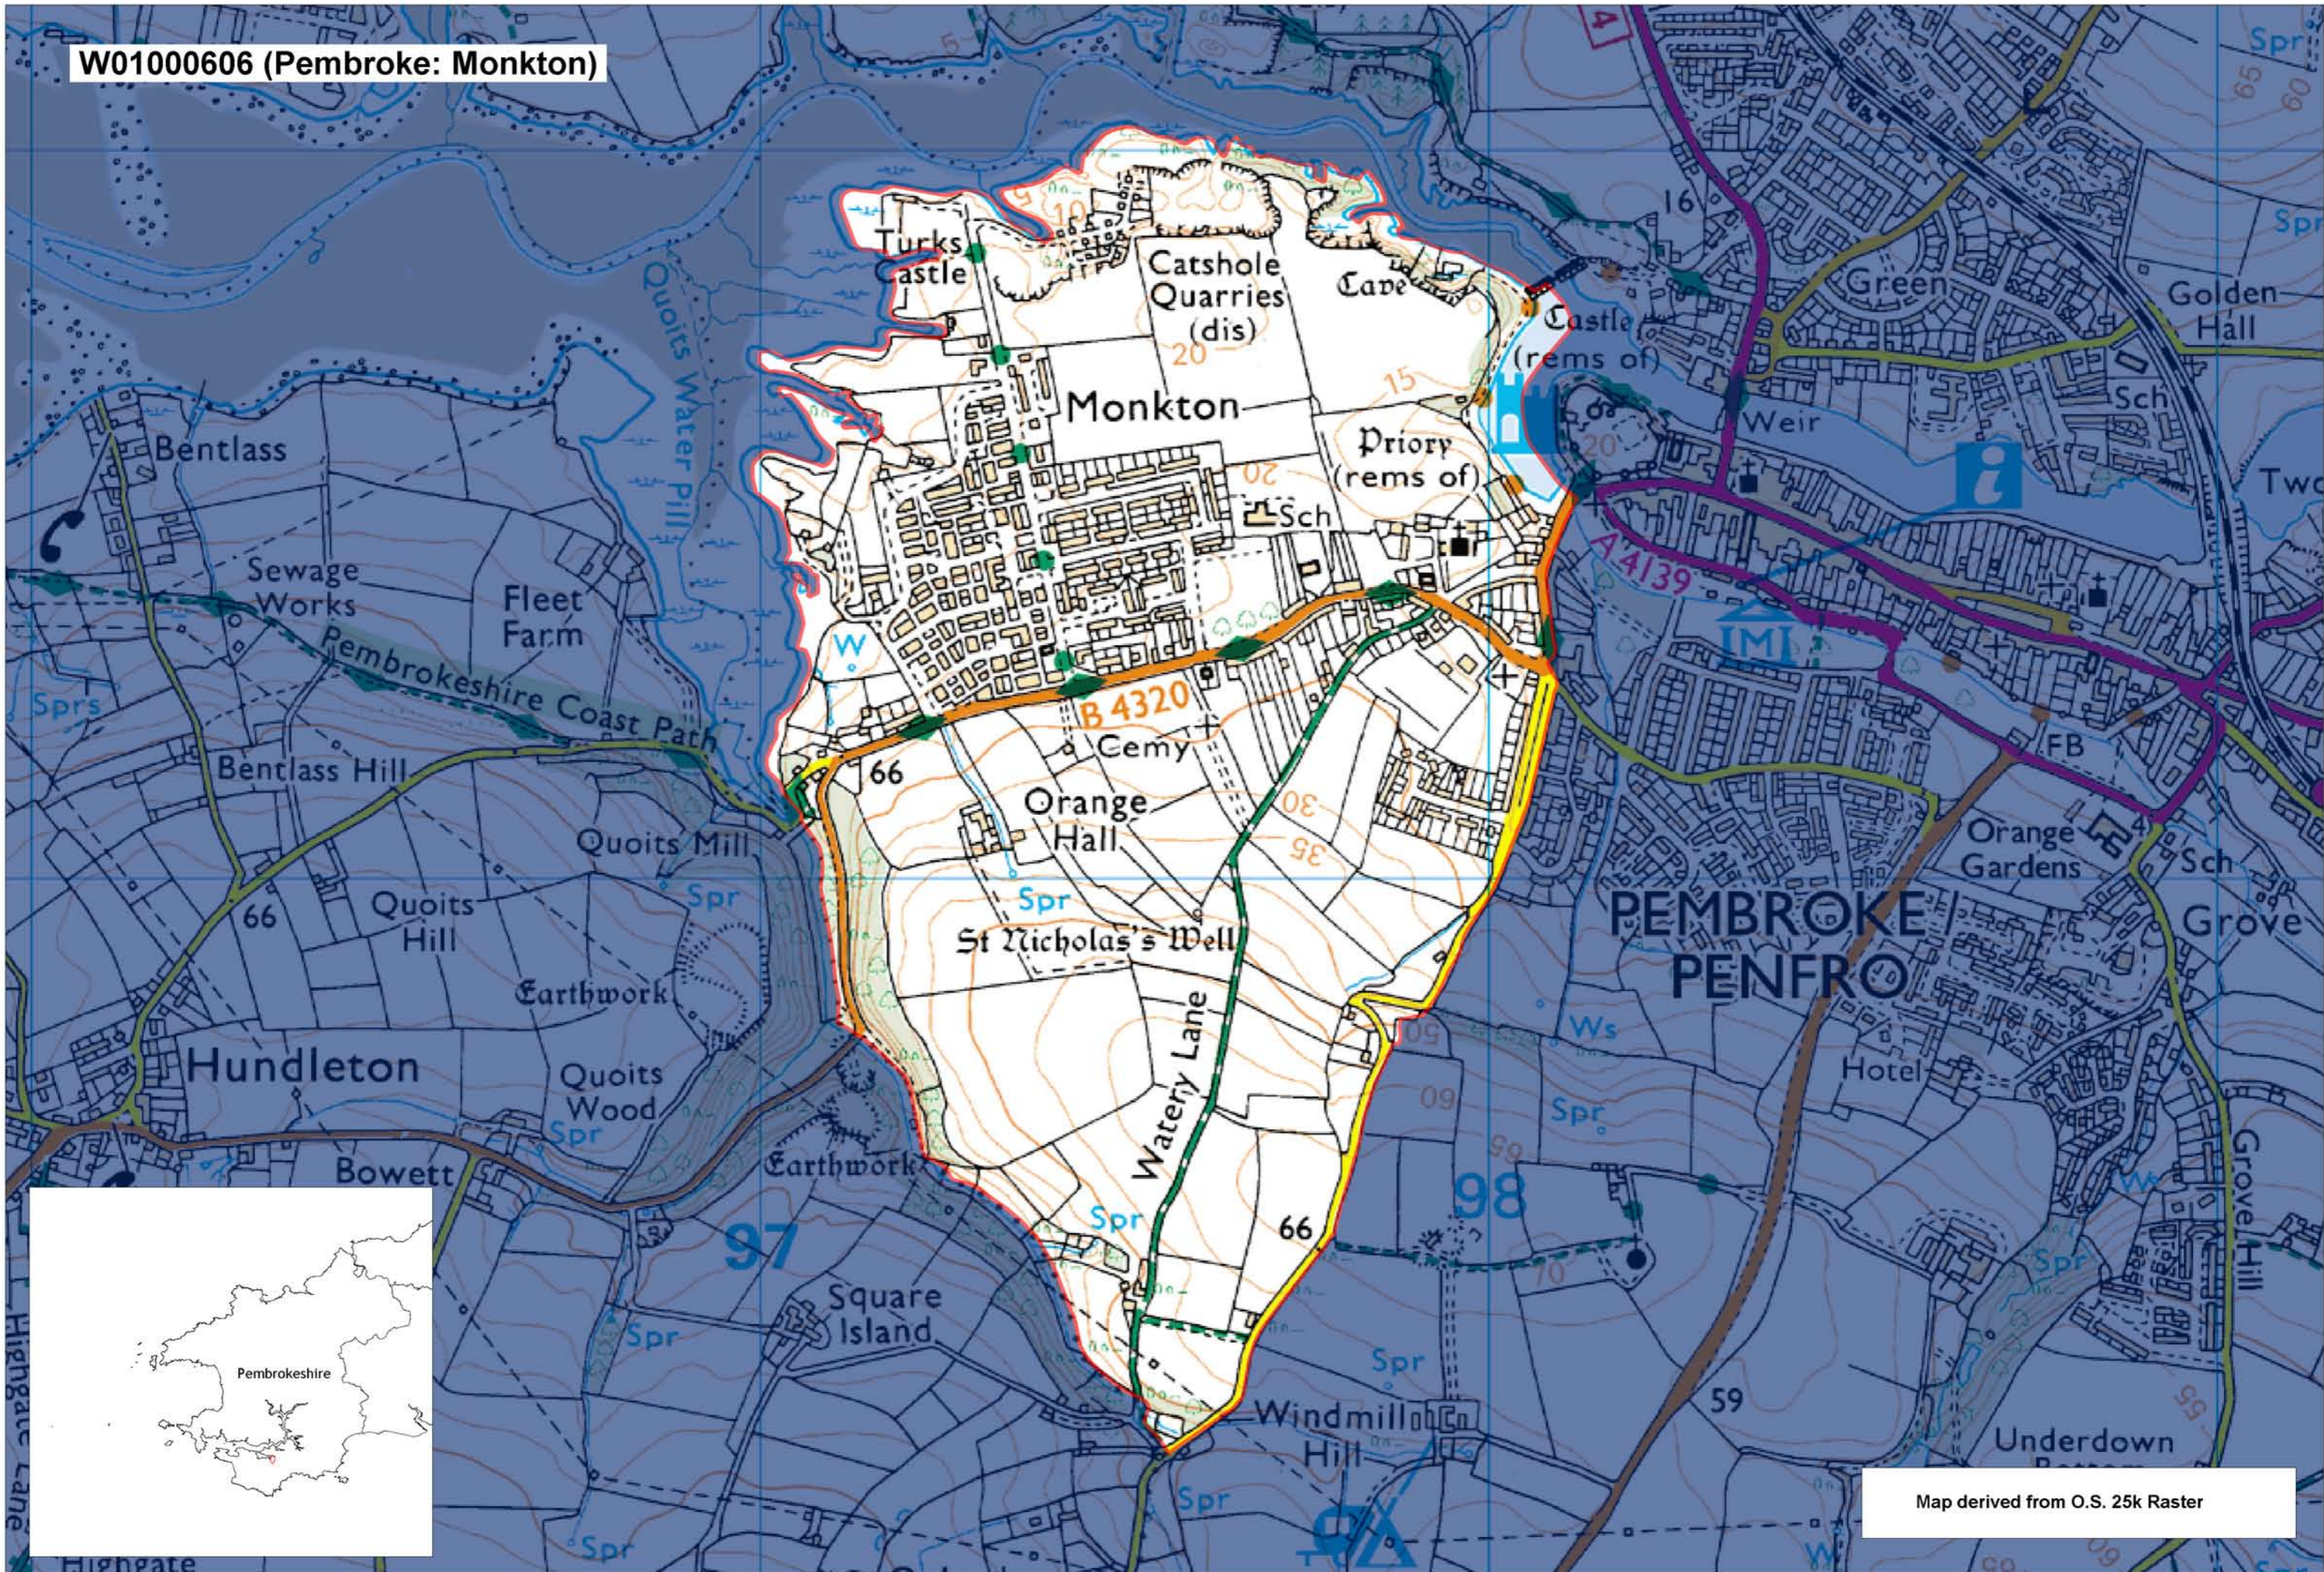

W01000606 (Pembroke: Monkton)

Map derived from O.S. 25k Raster