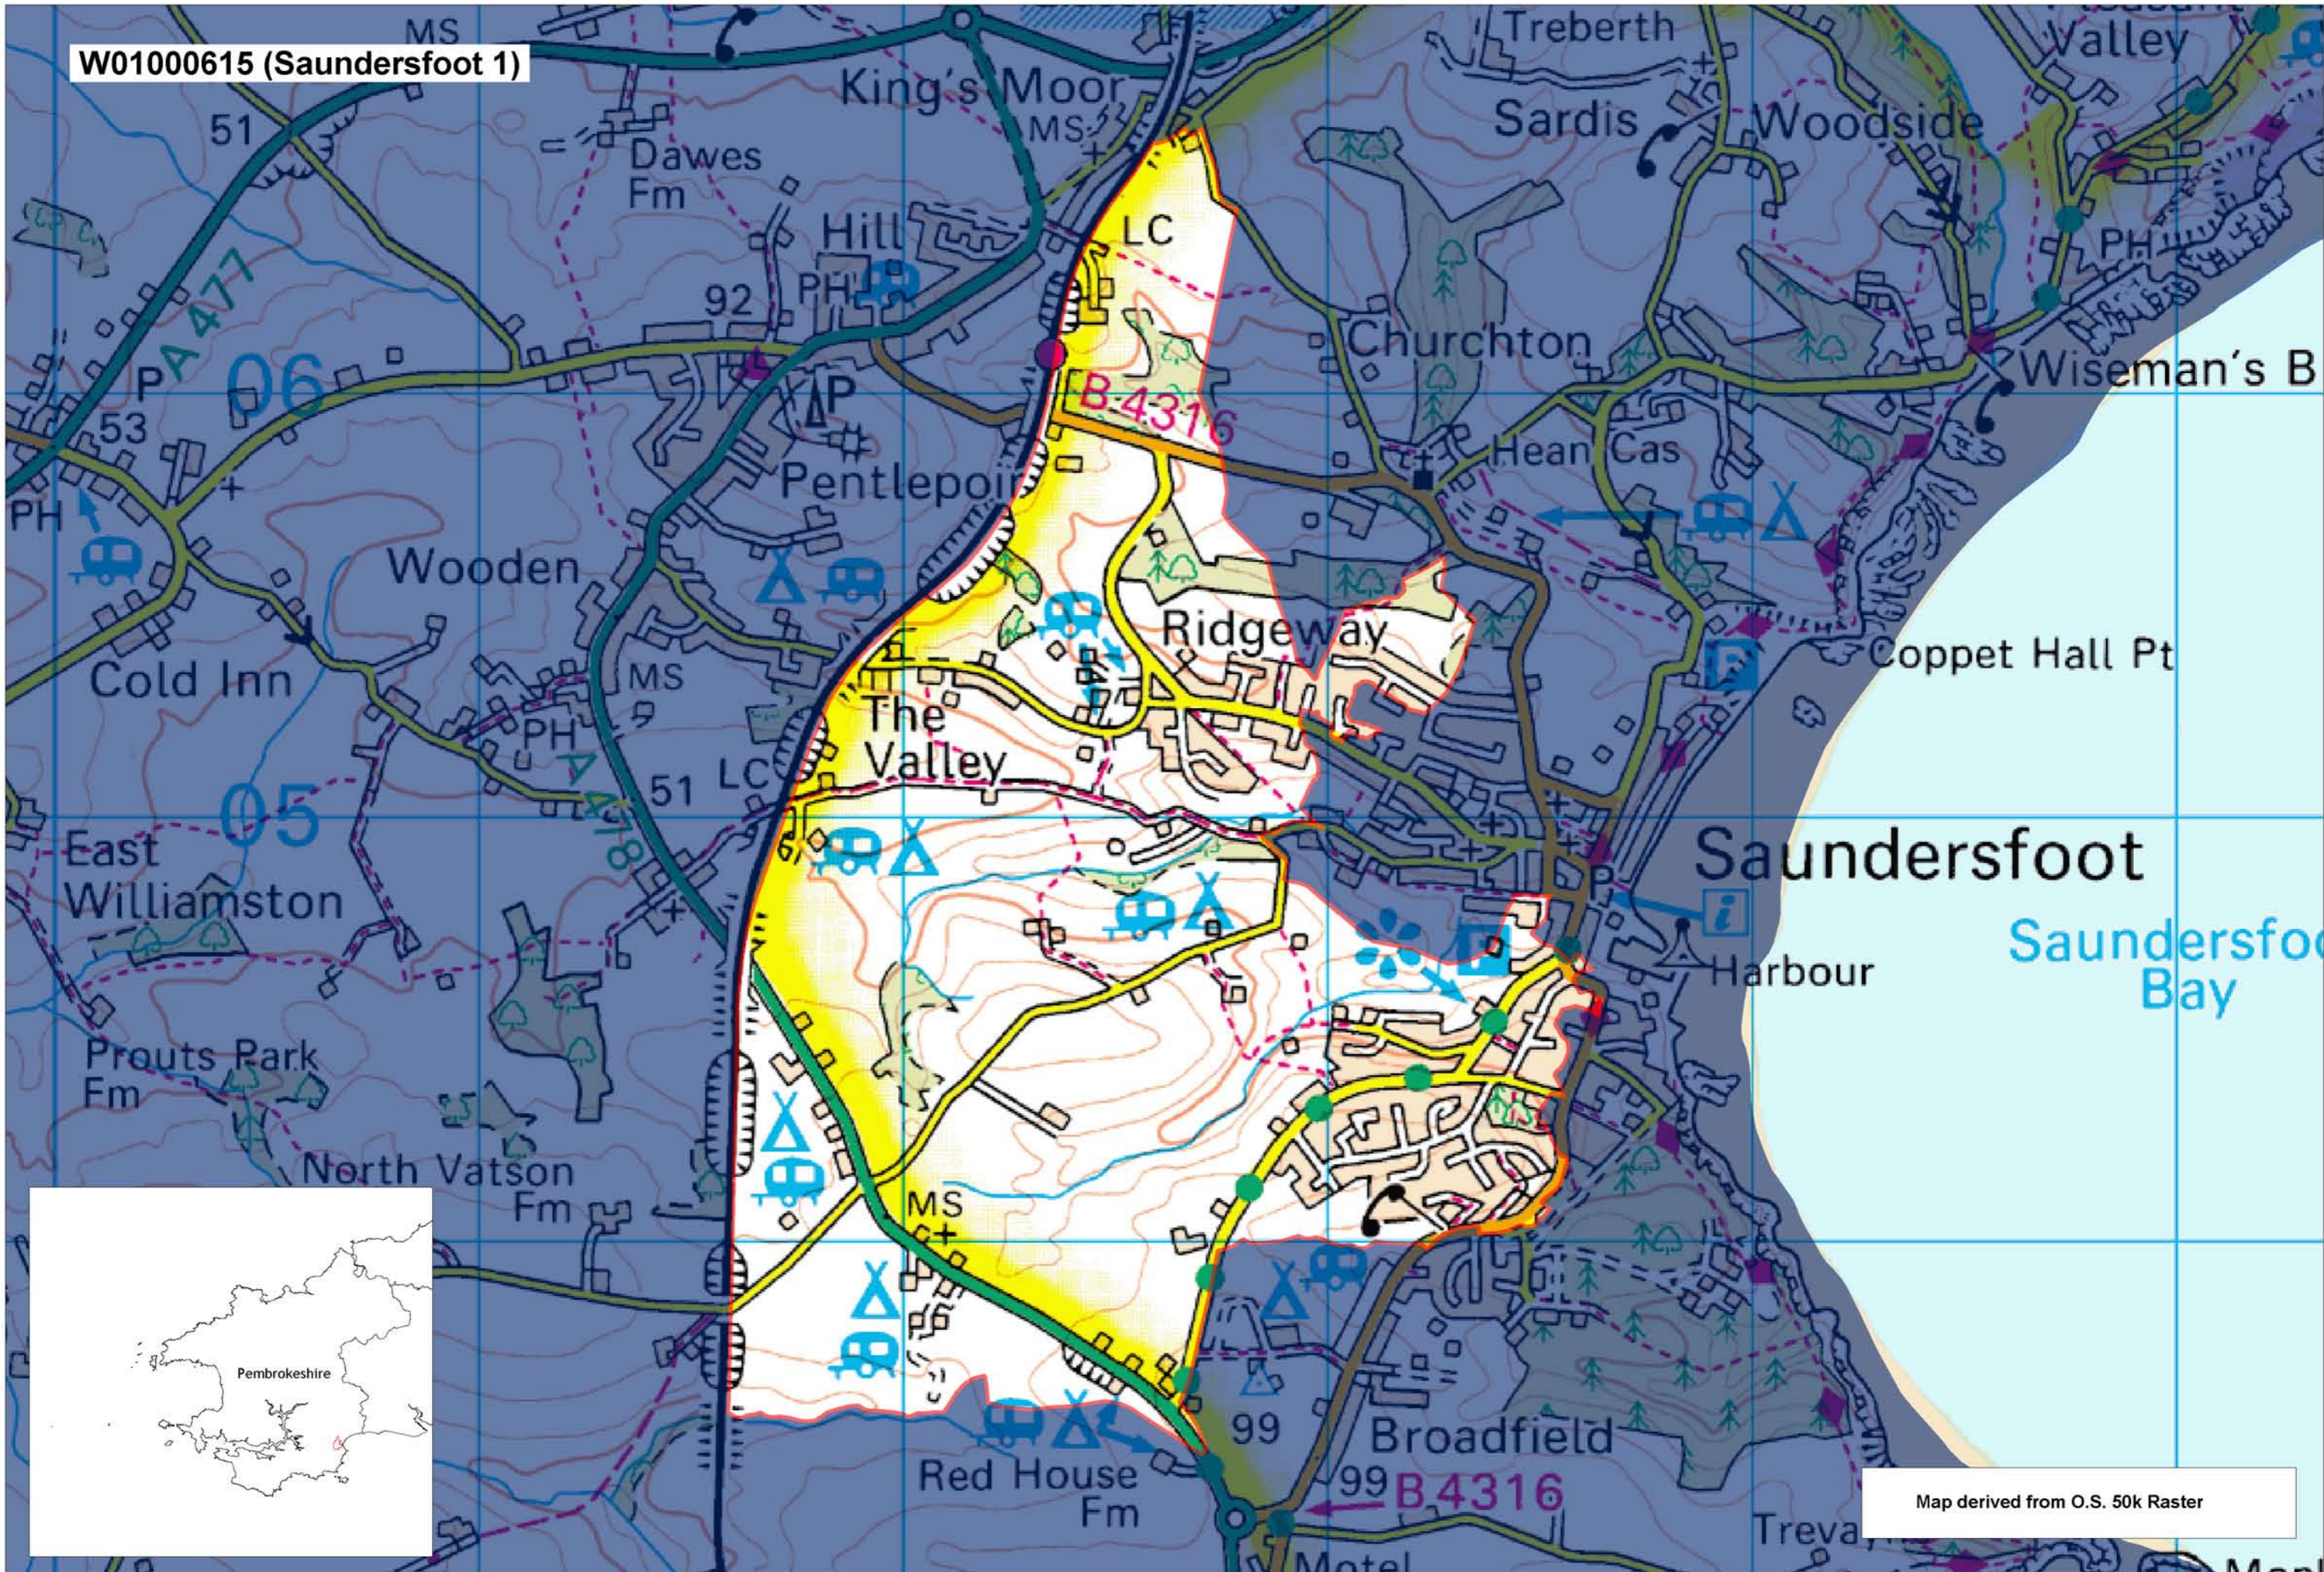

W01000615 (Saundersfoot 1)

Map derived from O.S. 50k Raster