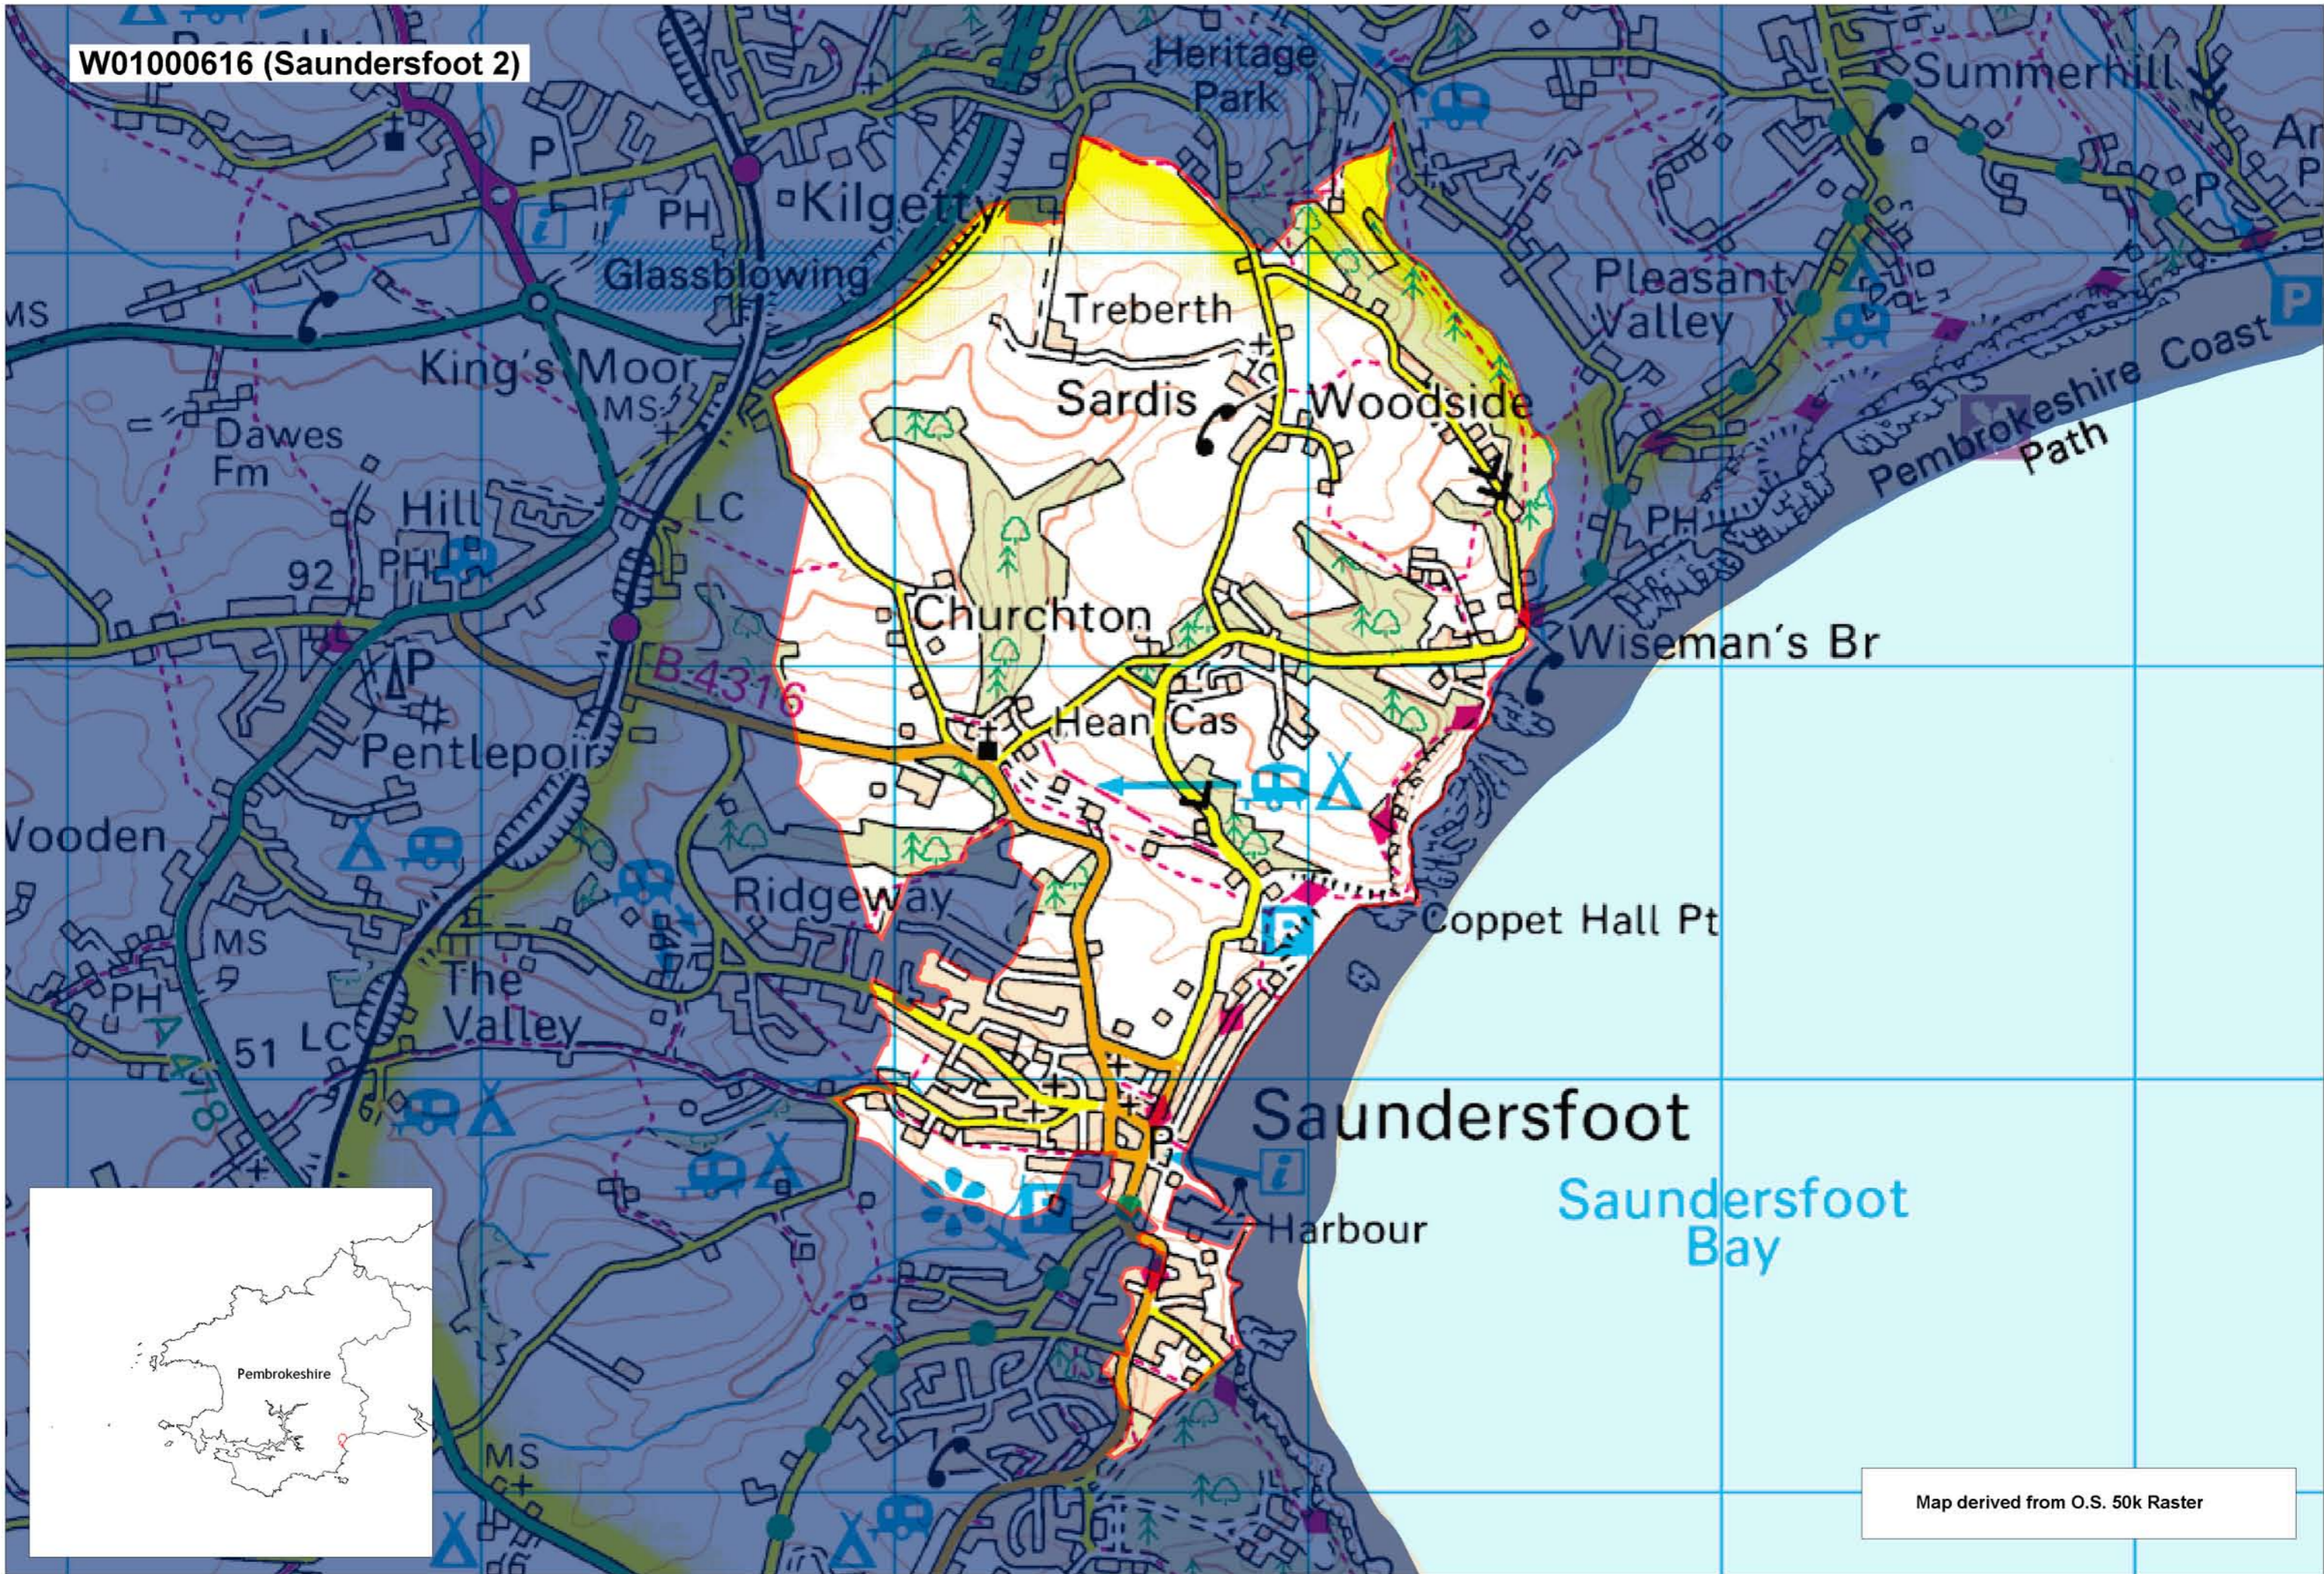

W01000616 (Saundersfoot 2)

Map derived from O.S. 50k Raster