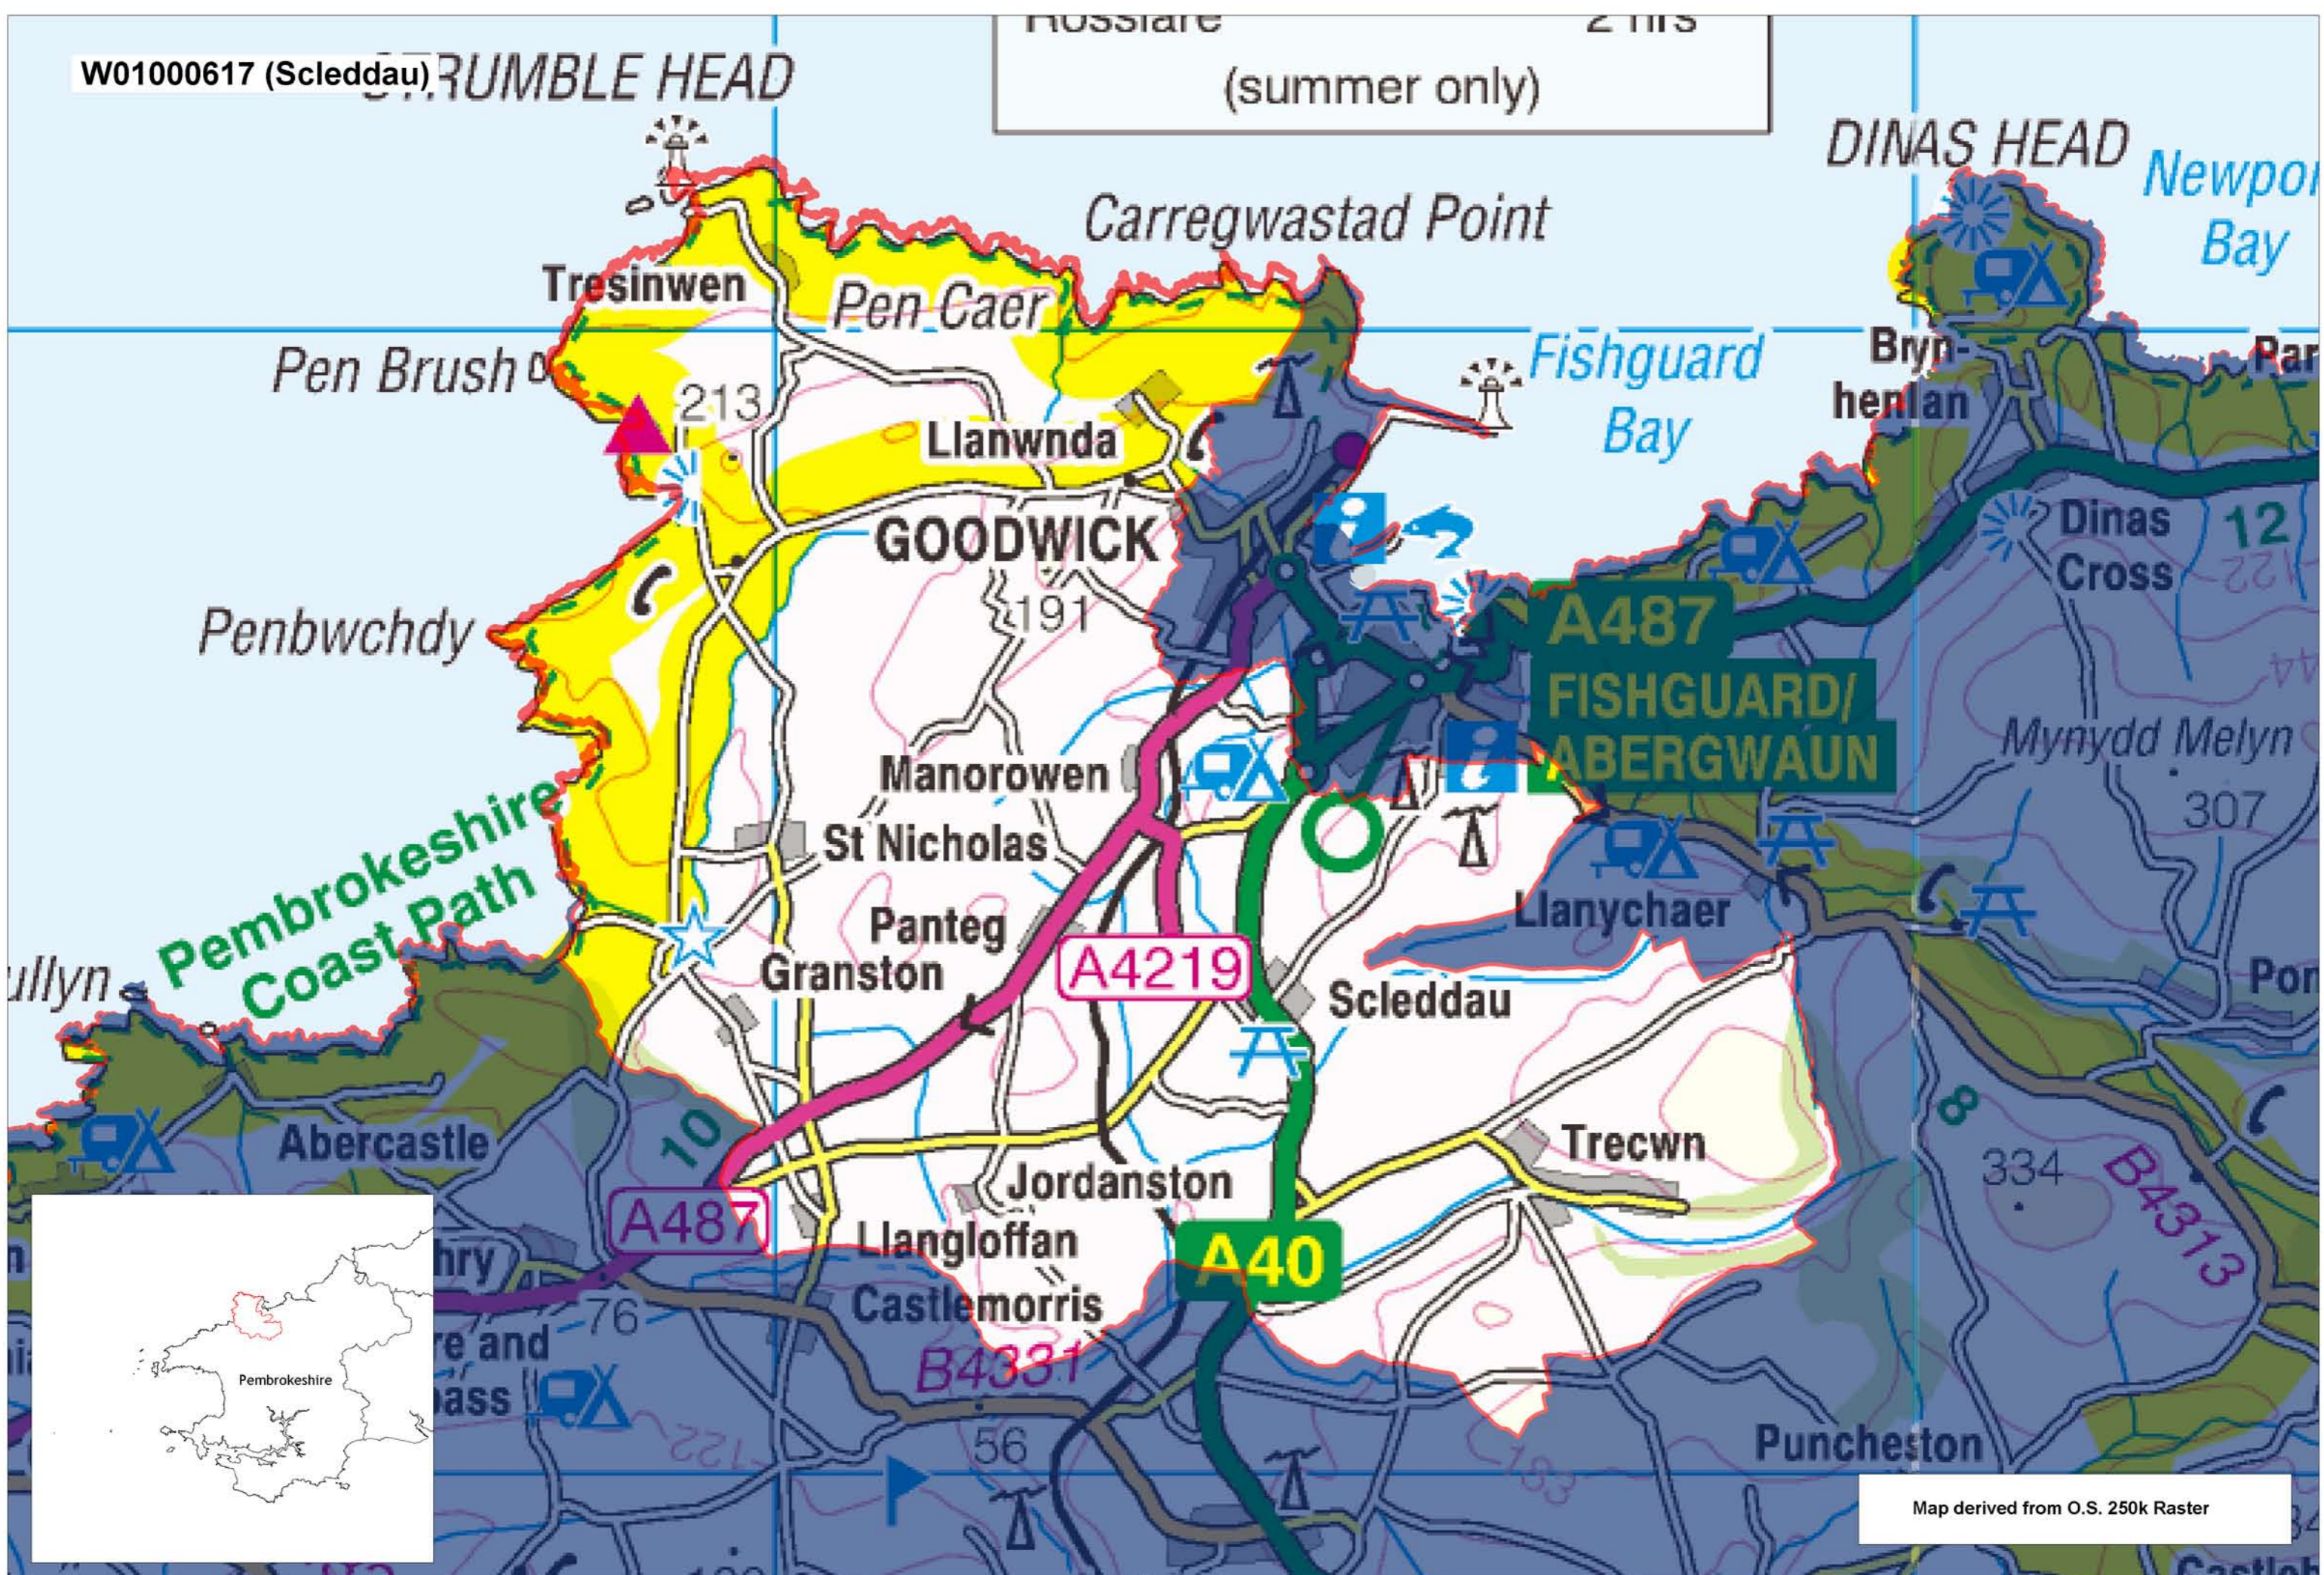

W01000617 (Scleddau)

RUMBLE HEAD

RUSSIARE 2113
(summer only)

Map derived from O.S. 250k Raster

This map is based upon the Ordnance Survey material with the permission of Ordnance Survey on behalf of The Controller of Her Majesty's Stationery Office. © Crown copyright 2008. Unauthorised reproduction infringes Crown copyright and may lead to prosecution or civil proceedings. Welsh Assembly Government. Licence Number: 100017916. Mae'r map hwn yn seiliedig ar ddeunydd yr Arolwg Ordnans gyda chaniatâd Arolwg Ordnans ar ran Rheolwr Lyfrau Ei Mawrhydi. © Hawffraint y Goron 2008. Mae atgynhyrchu heb ganiatâd yn torri hawffraint y Goron a gall hyn arwain at erlyniad neu achos sifil. Llywodraeth Cynulliad Cymru. Rhif trwydded 100017916.

Produced by Cartographics, Statistical Directorate, Welsh Assembly Government. Cynhyrchwyd gan Cartograffeg, Y Gylarwyddiaeth Ystadegol, Llywodraeth Cynulliad Cymru.