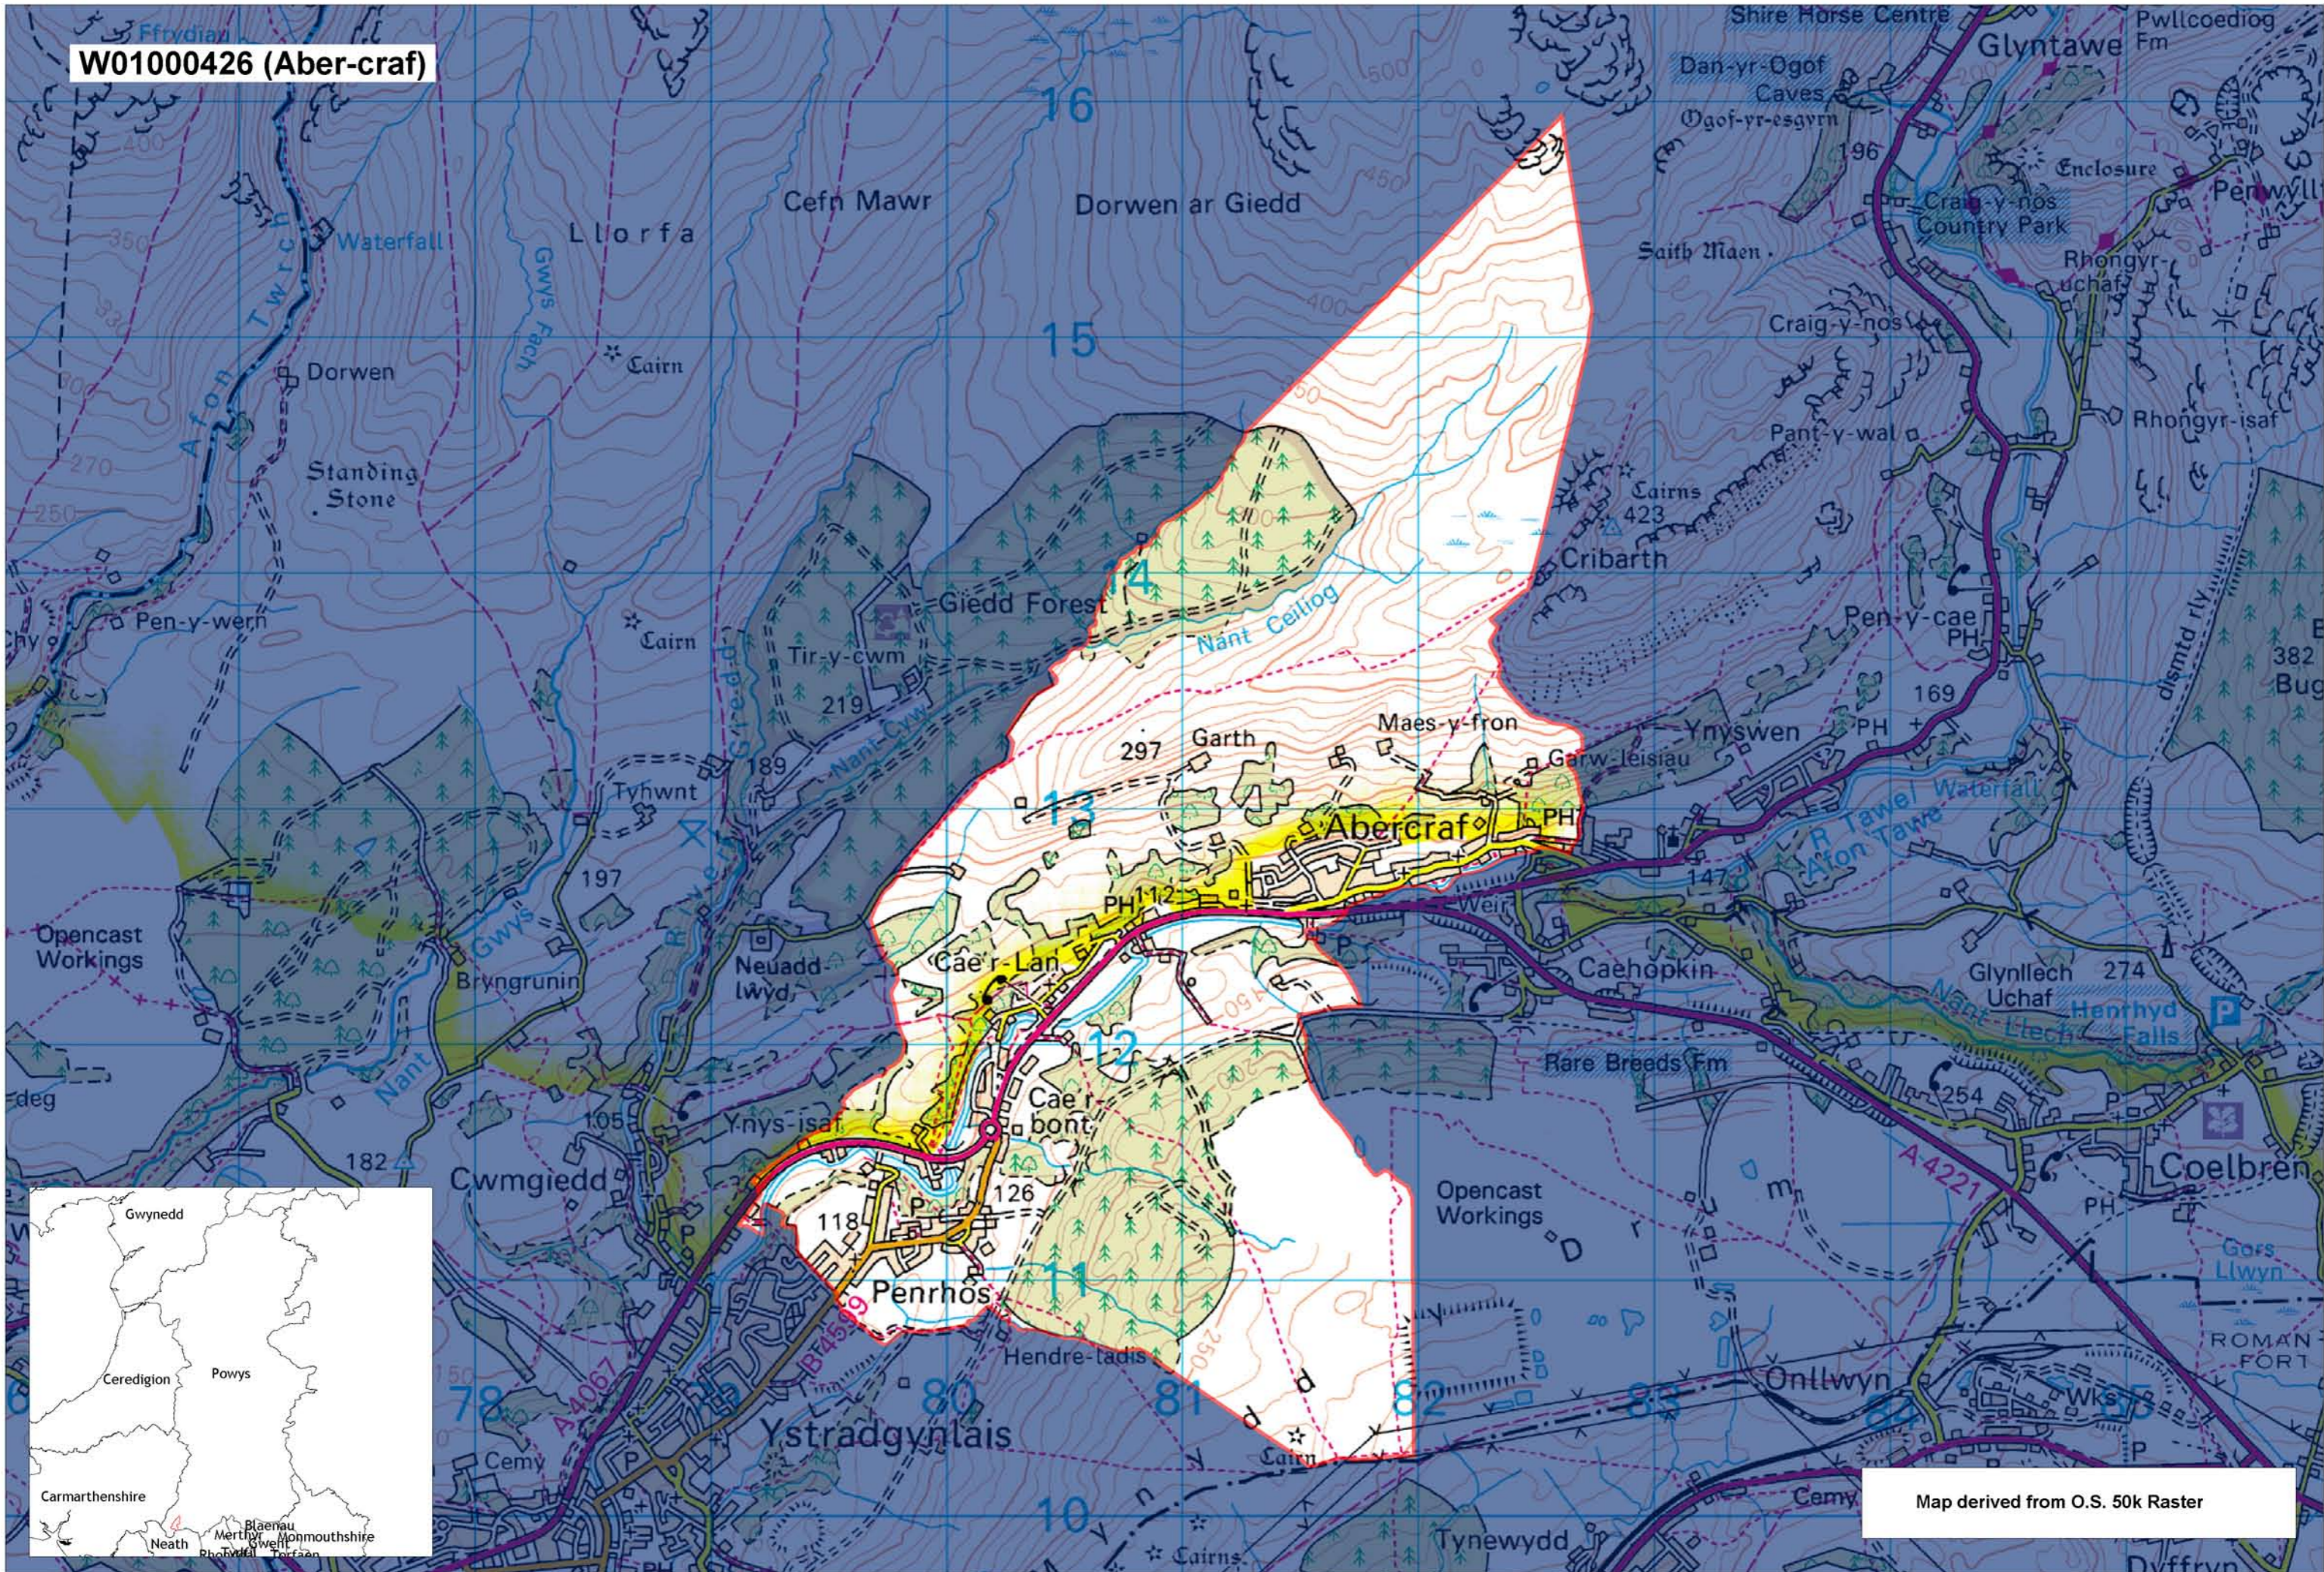

W01000426 (Aber-craf)

Map derived from O.S. 50k Raster