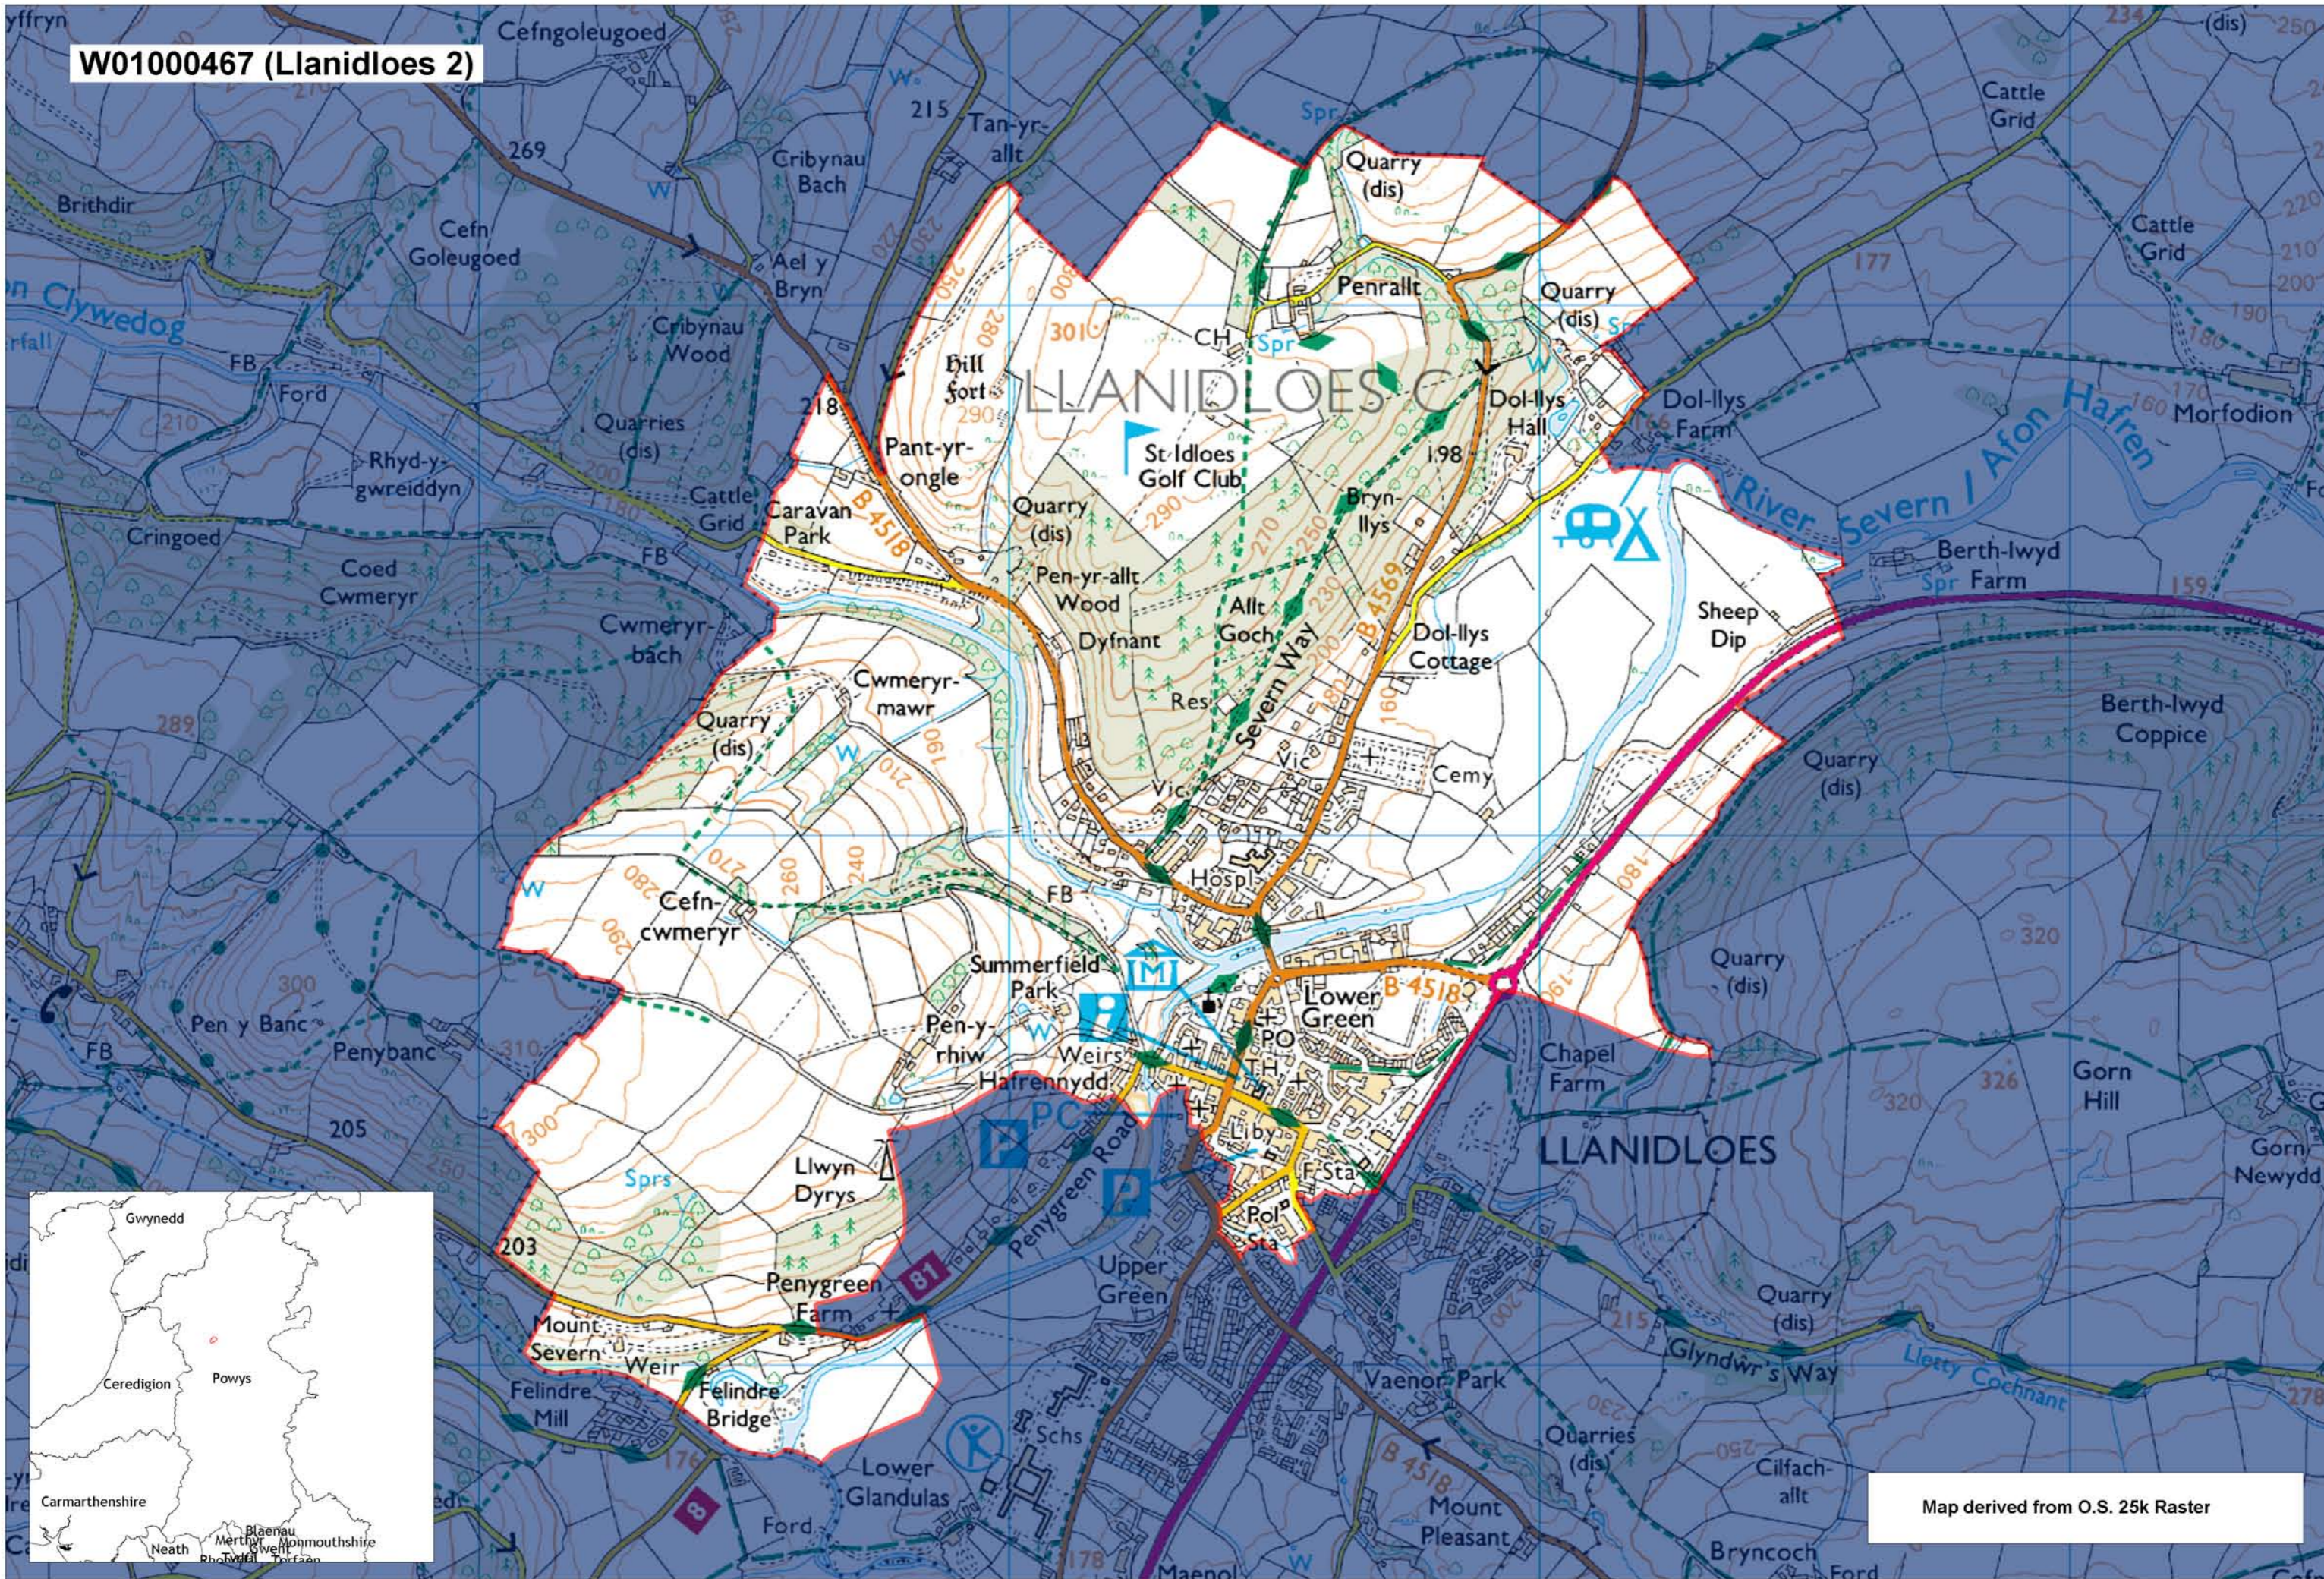

W01000467 (Llanidloes 2)

Map derived from O.S. 25k Raster