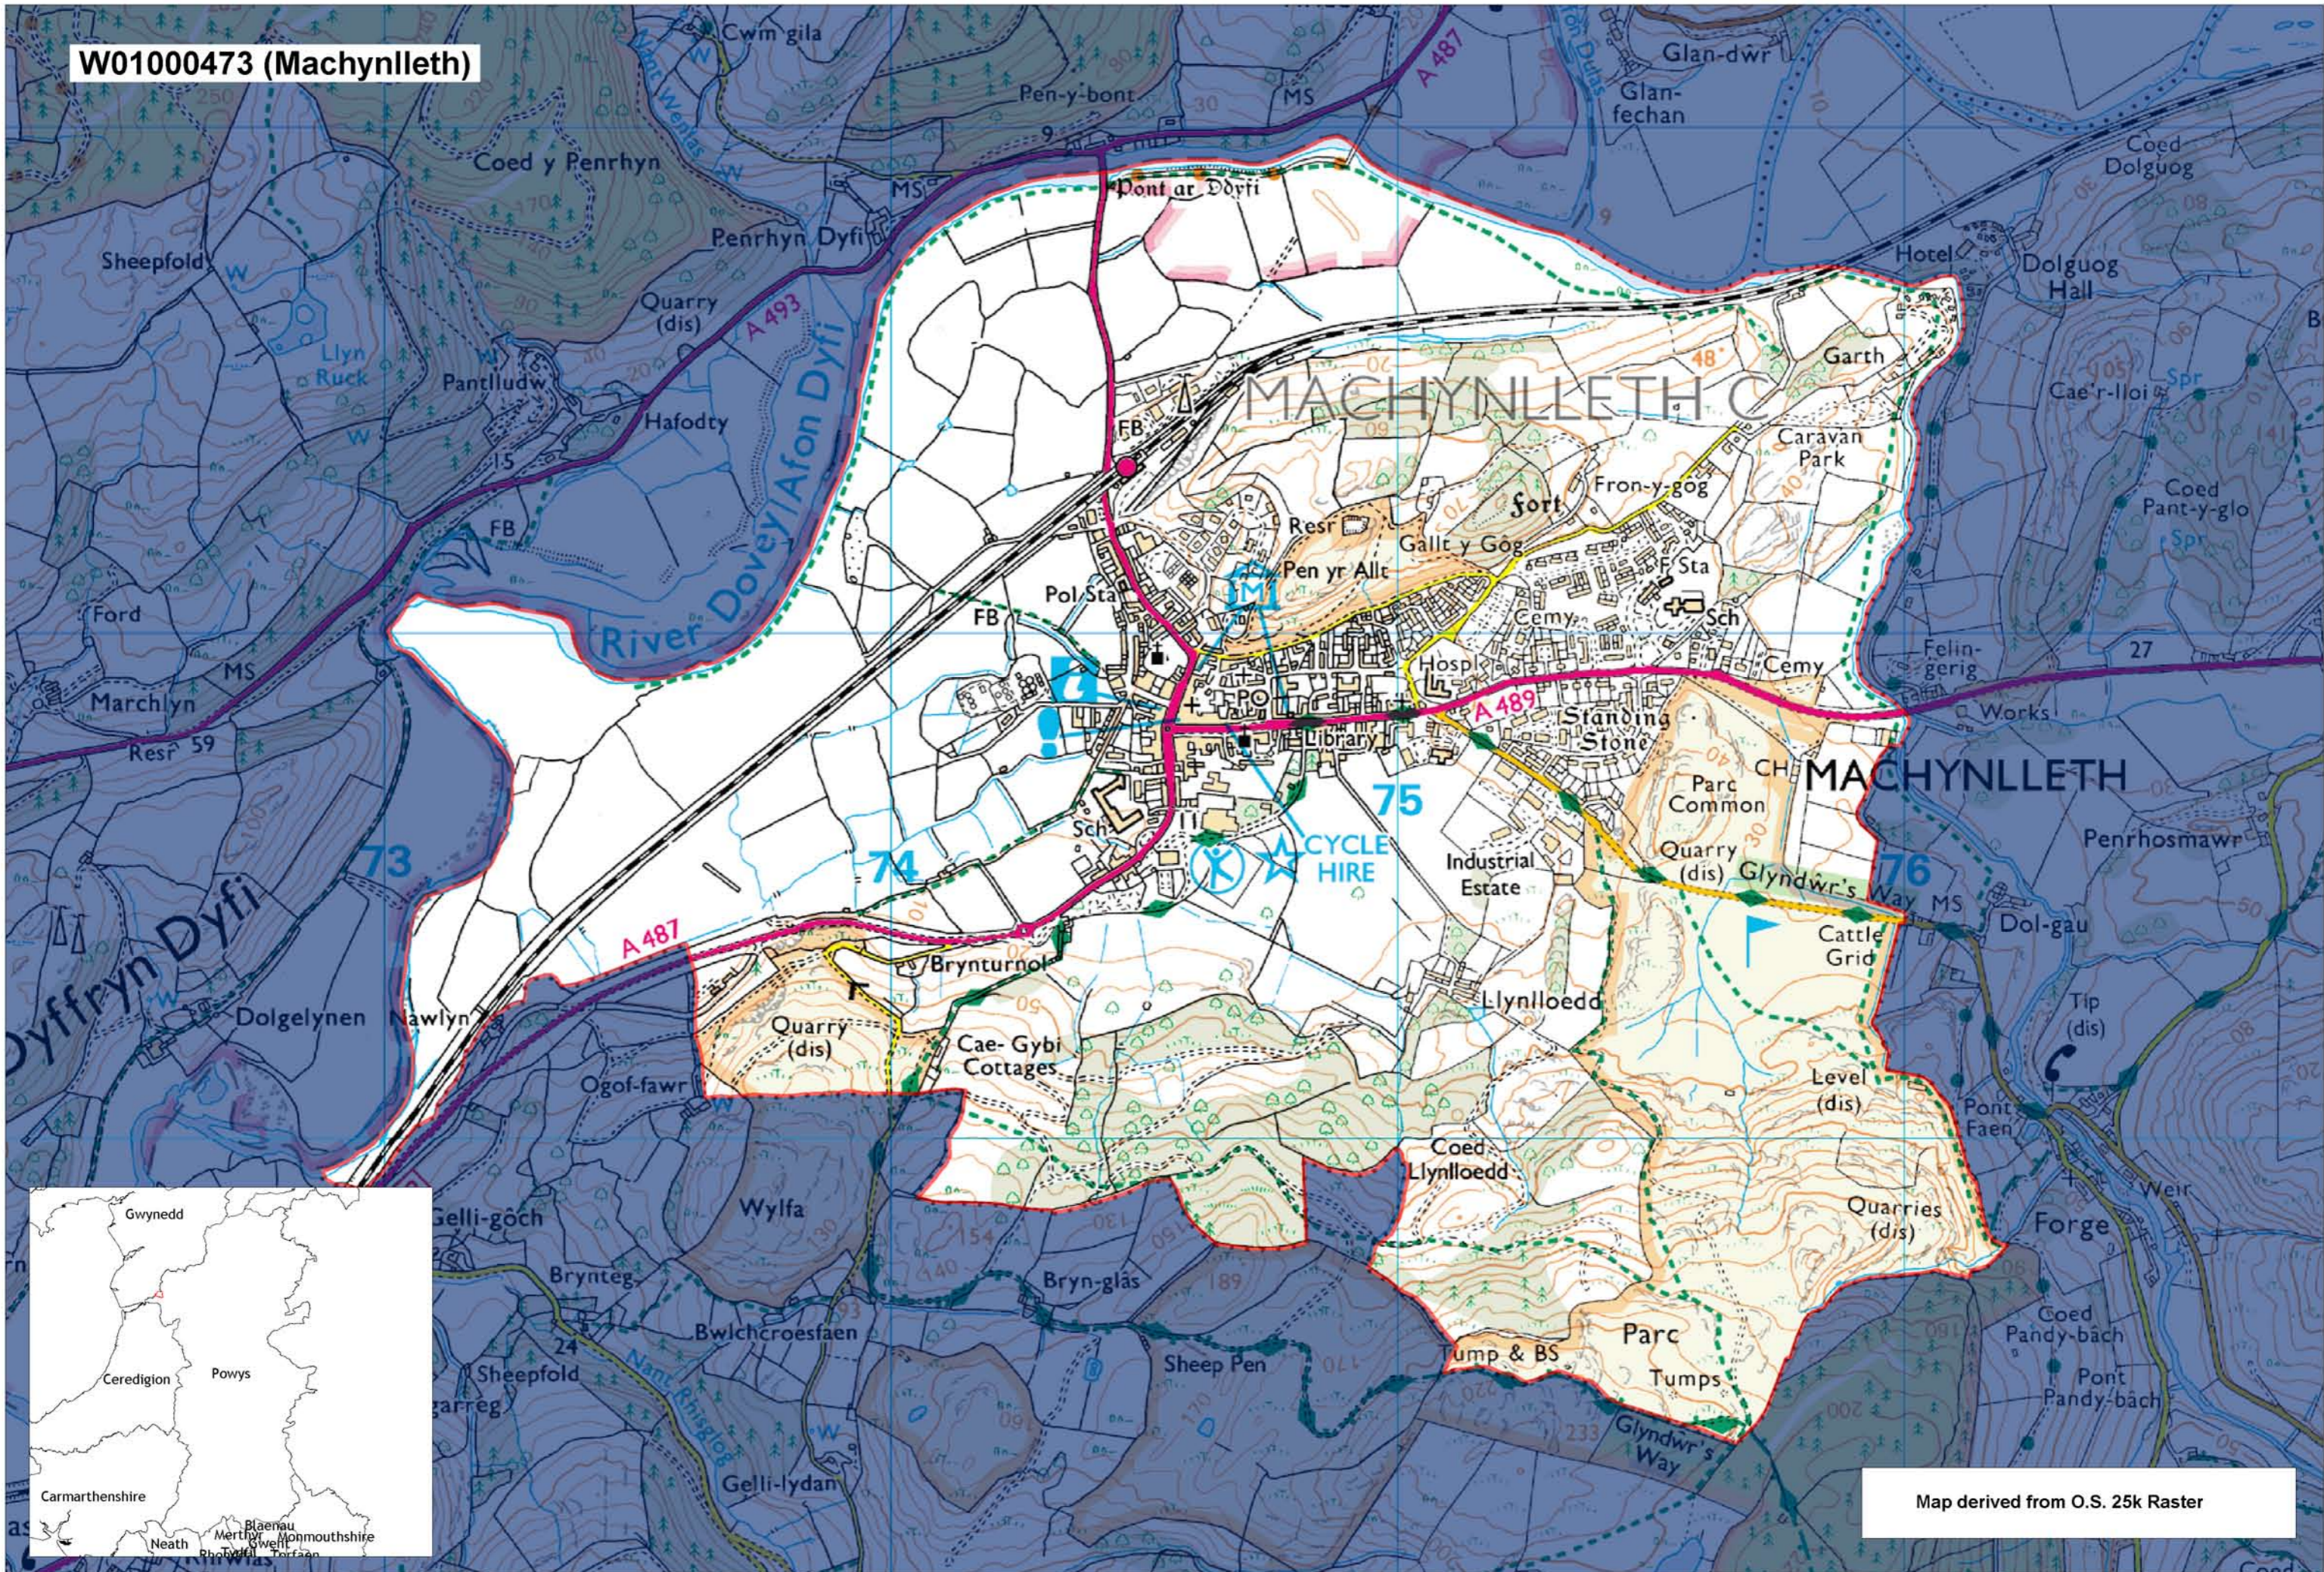

W01000473 (Machynlleth)

Map derived from O.S. 25k Raster