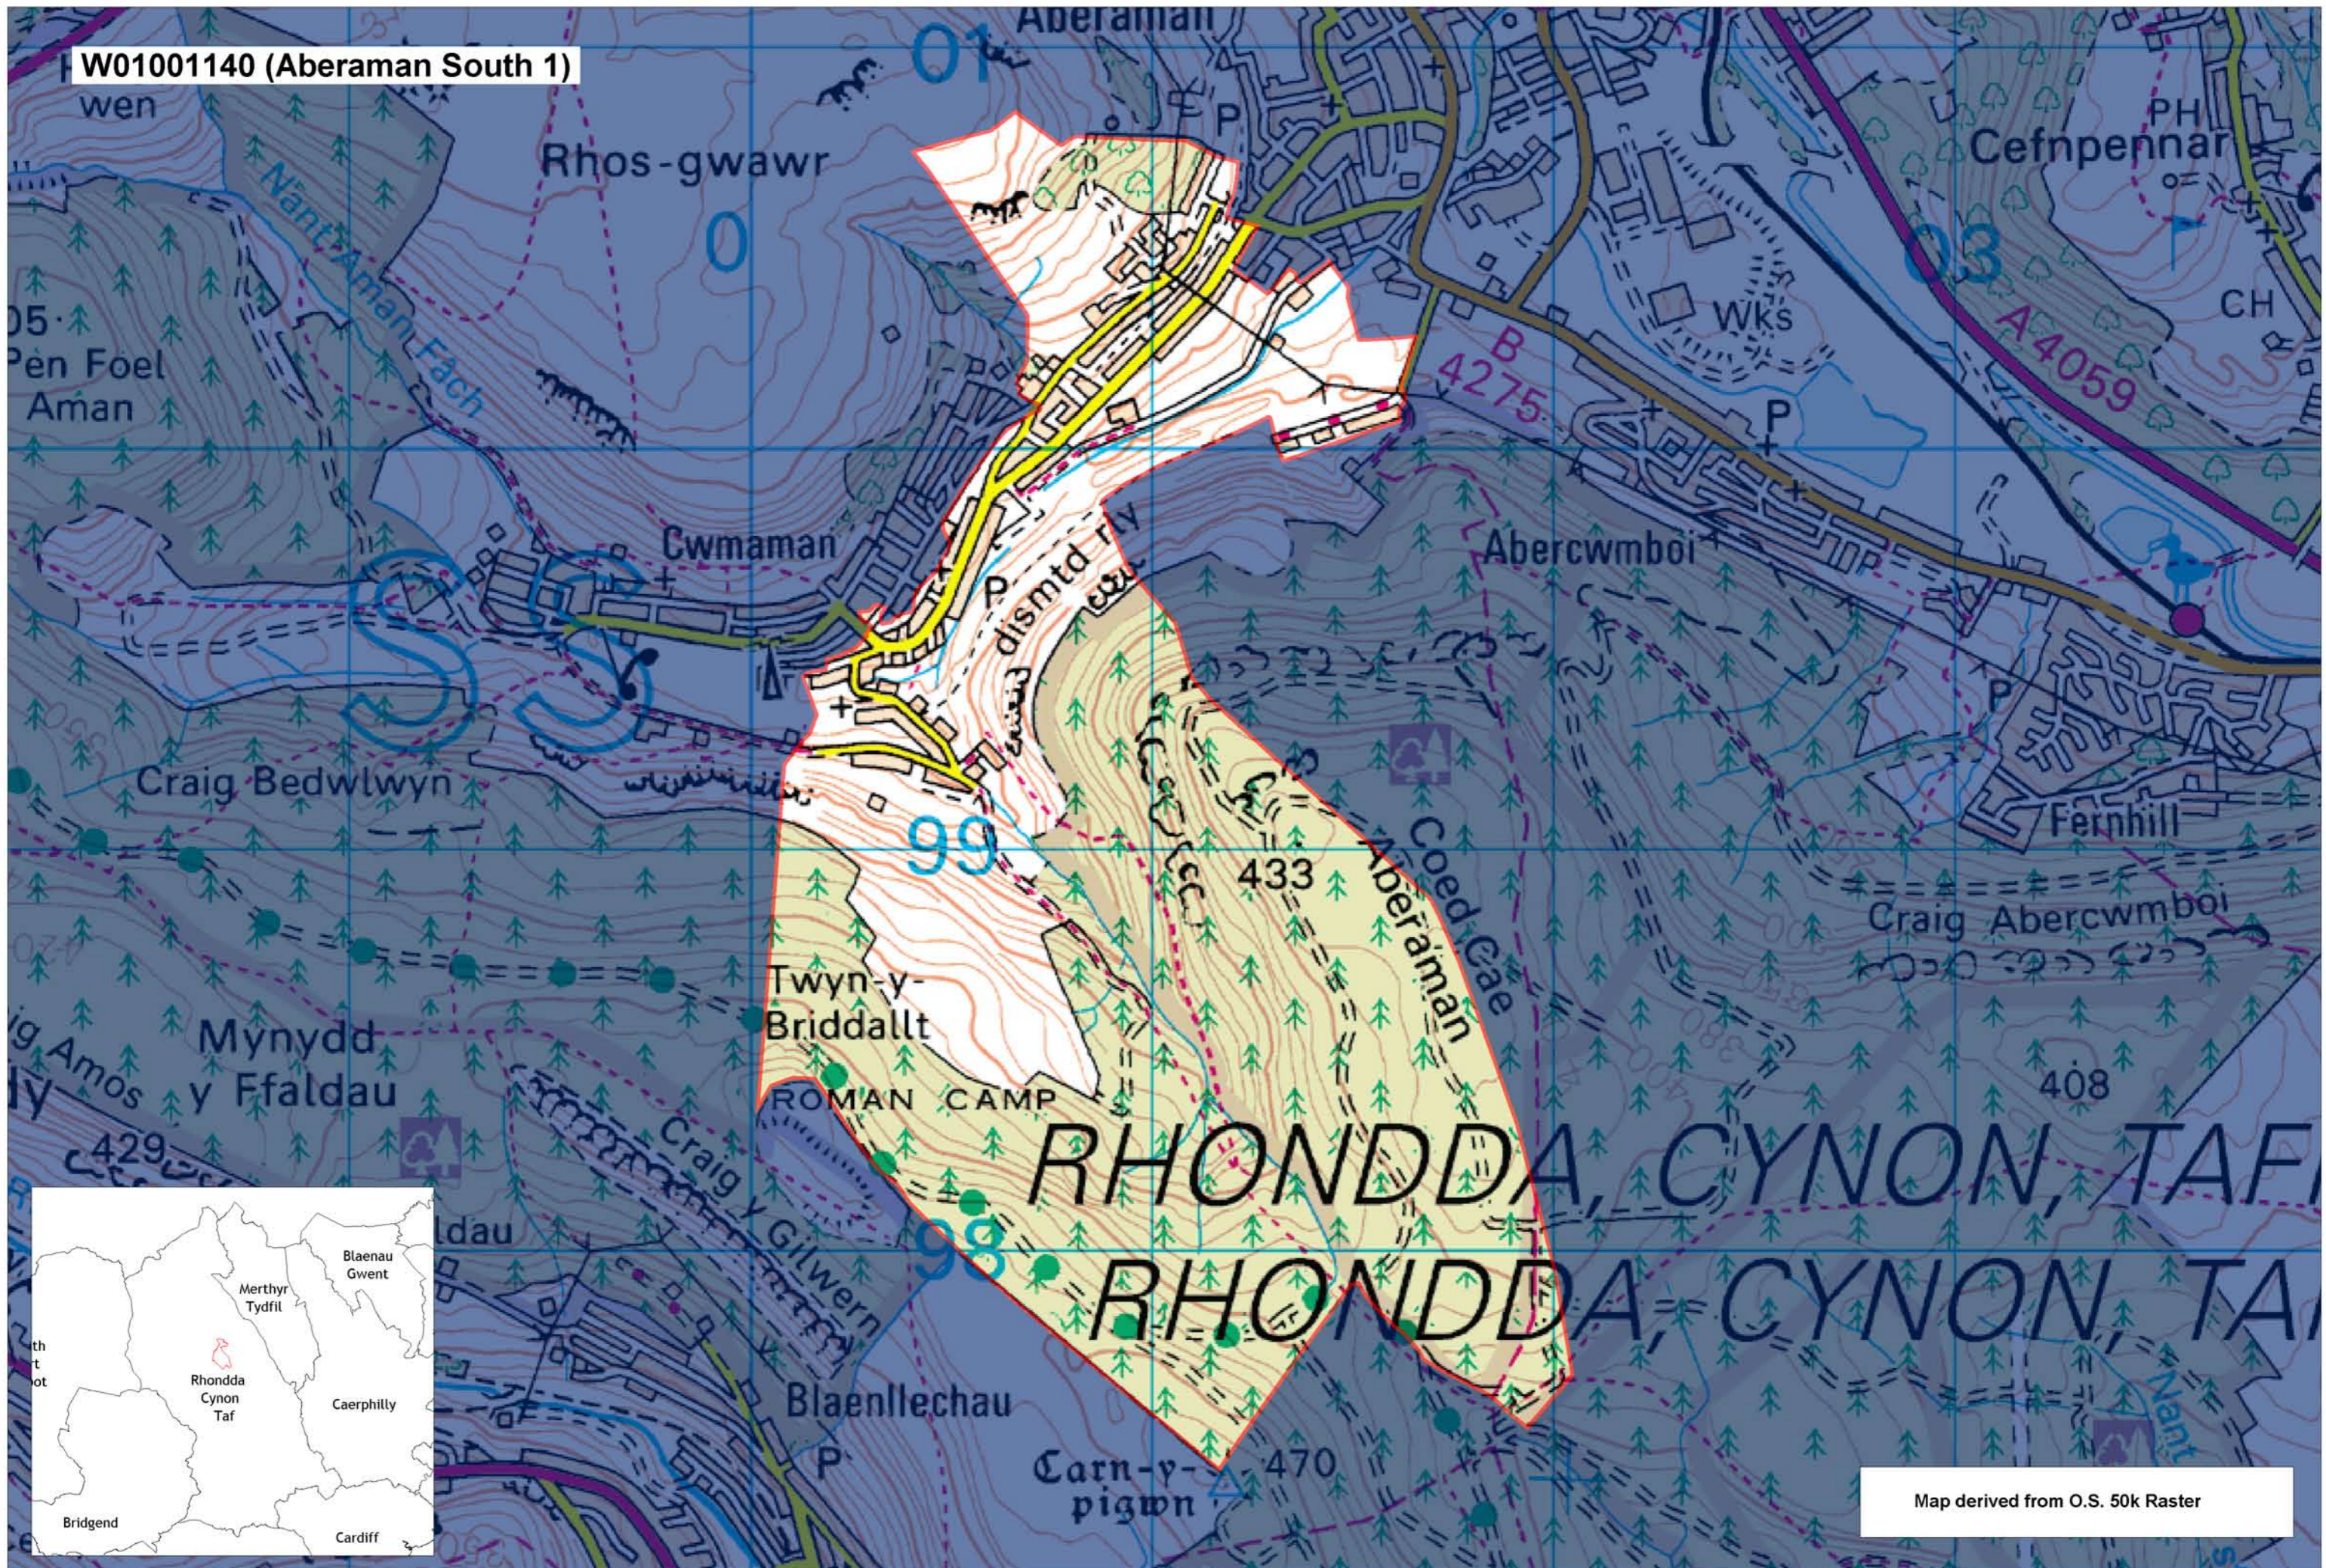

W01001140 (Aberaman South 1)

RHONDDA, CYNON, TAF  
 RHONDDA, CYNON, TAF

Map derived from O.S. 50k Raster

This map is based upon the Ordnance Survey material with the permission of Ordnance Survey on behalf of The Controller of Her Majesty's Stationery Office. © Crown copyright 2008. Unauthorised reproduction infringes Crown copyright and may lead to prosecution or civil proceedings. Welsh Assembly Government. Licence Number: 100017916. Mae'r map hwn yn seiliedig ar ddeunydd yr Arolwg Ordnans gyda chaniatâd Arolwg Ordnans ar ran Rheolwr Lyfrau Ei Mawrhydi. © Hawffraint y Goron 2008. Mae atgynhyrchu heb ganiatâd yn torri hawffraint y Goron a gall hyn arwain at erlyniad neu achos sifil. Llywodraeth Cynulliad Cymru. Rhif trwydded 100017916.

Produced by Cartographics, Statistical Directorate, Welsh Assembly Government. Cynhyrchwyd gan Cartograffeg, Y Gytarwyddiaeth Ystadegol, Llywodraeth Cynulliad Cymru.