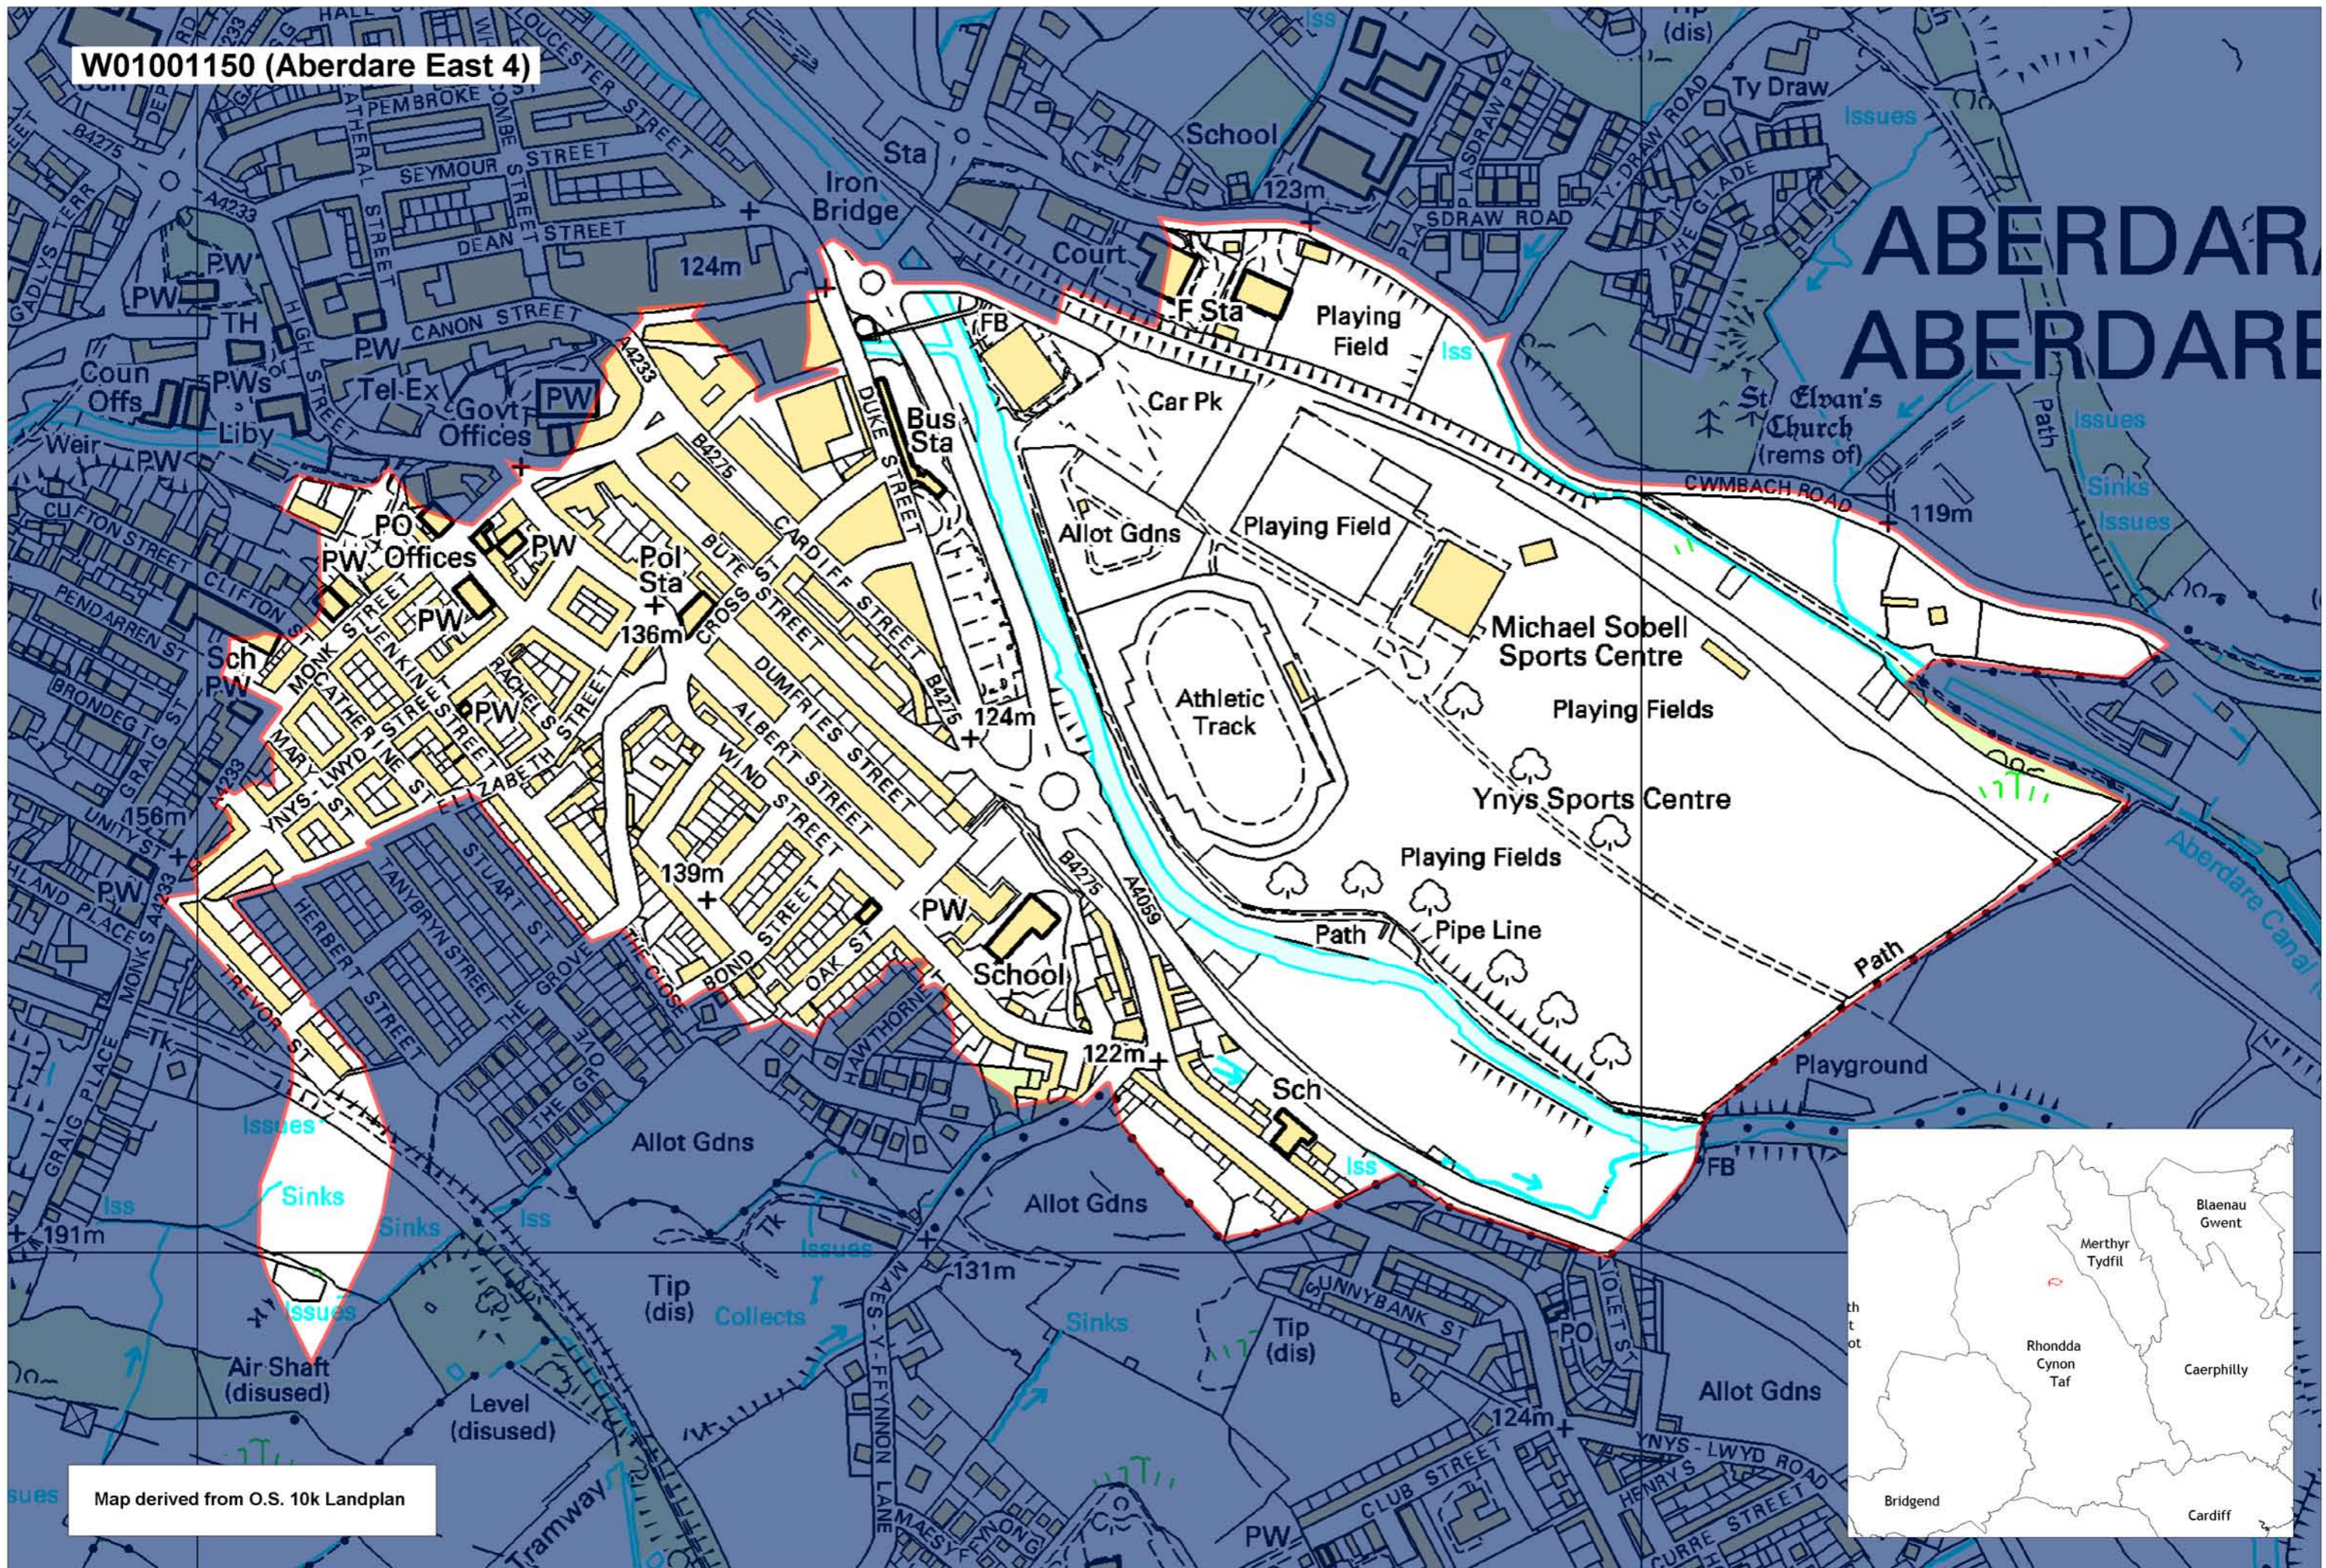

W01001150 (Aberdare East 4)

# ABERDARE ABERDARE

Map derived from O.S. 10k Landplan

This map is based upon the Ordnance Survey material with the permission of Ordnance Survey on behalf of The Controller of Her Majesty's Stationery Office. © Crown copyright 2008. Unauthorised reproduction infringes Crown copyright and may lead to prosecution or civil proceedings. Welsh Assembly Government. Licence Number: 100017916  
 Mae'r map hwn yn seiliedig ar ddeunydd yr Arolwg Ordnans gyda chaniatâd Arolwg Ordnans ar ran Rheolwr Llyfrau Ei Mawrhydi. © Hawffraint y Goron 2008.  
 Mae atgynhyrchu heb ganiatâd yn torri hawffraint y Goron a gall hyn arwain at erlyniad neu achos sifil. Llywodraeth Cynulliad Cymru. Rhif trwydded 100017916.