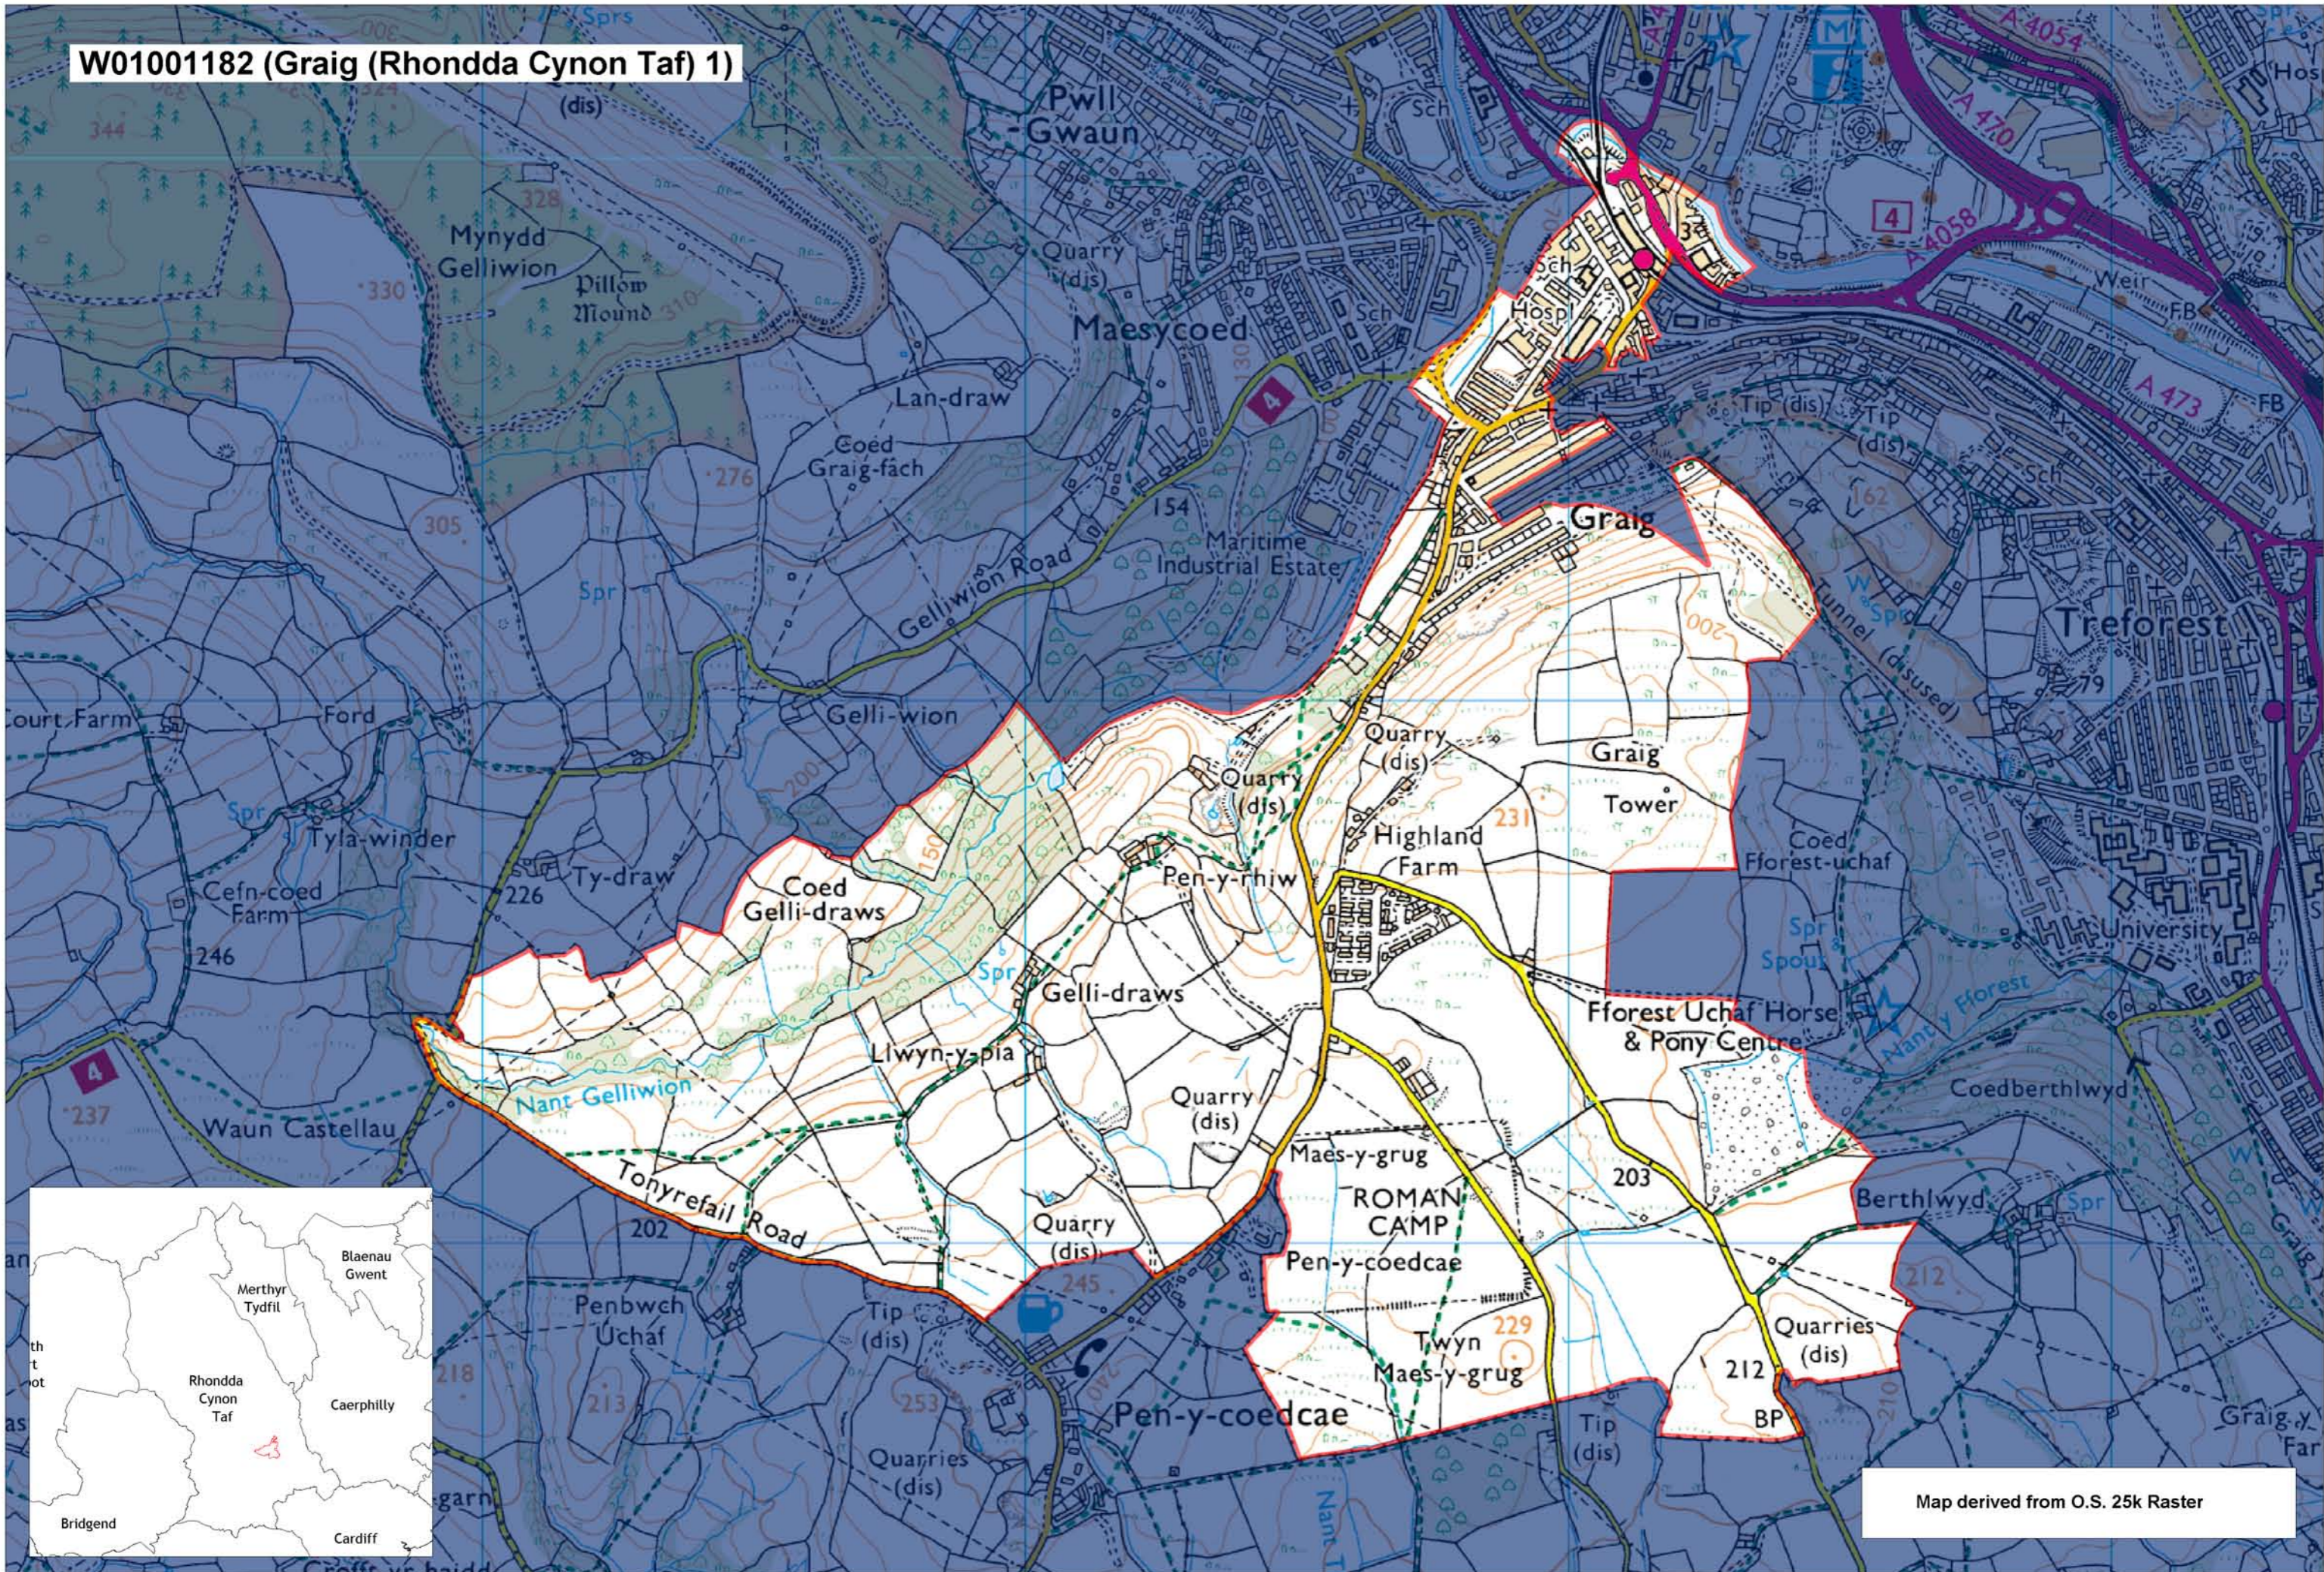

W01001182 (Graig (Rhondda Cynon Taf) 1)

Map derived from O.S. 25k Raster