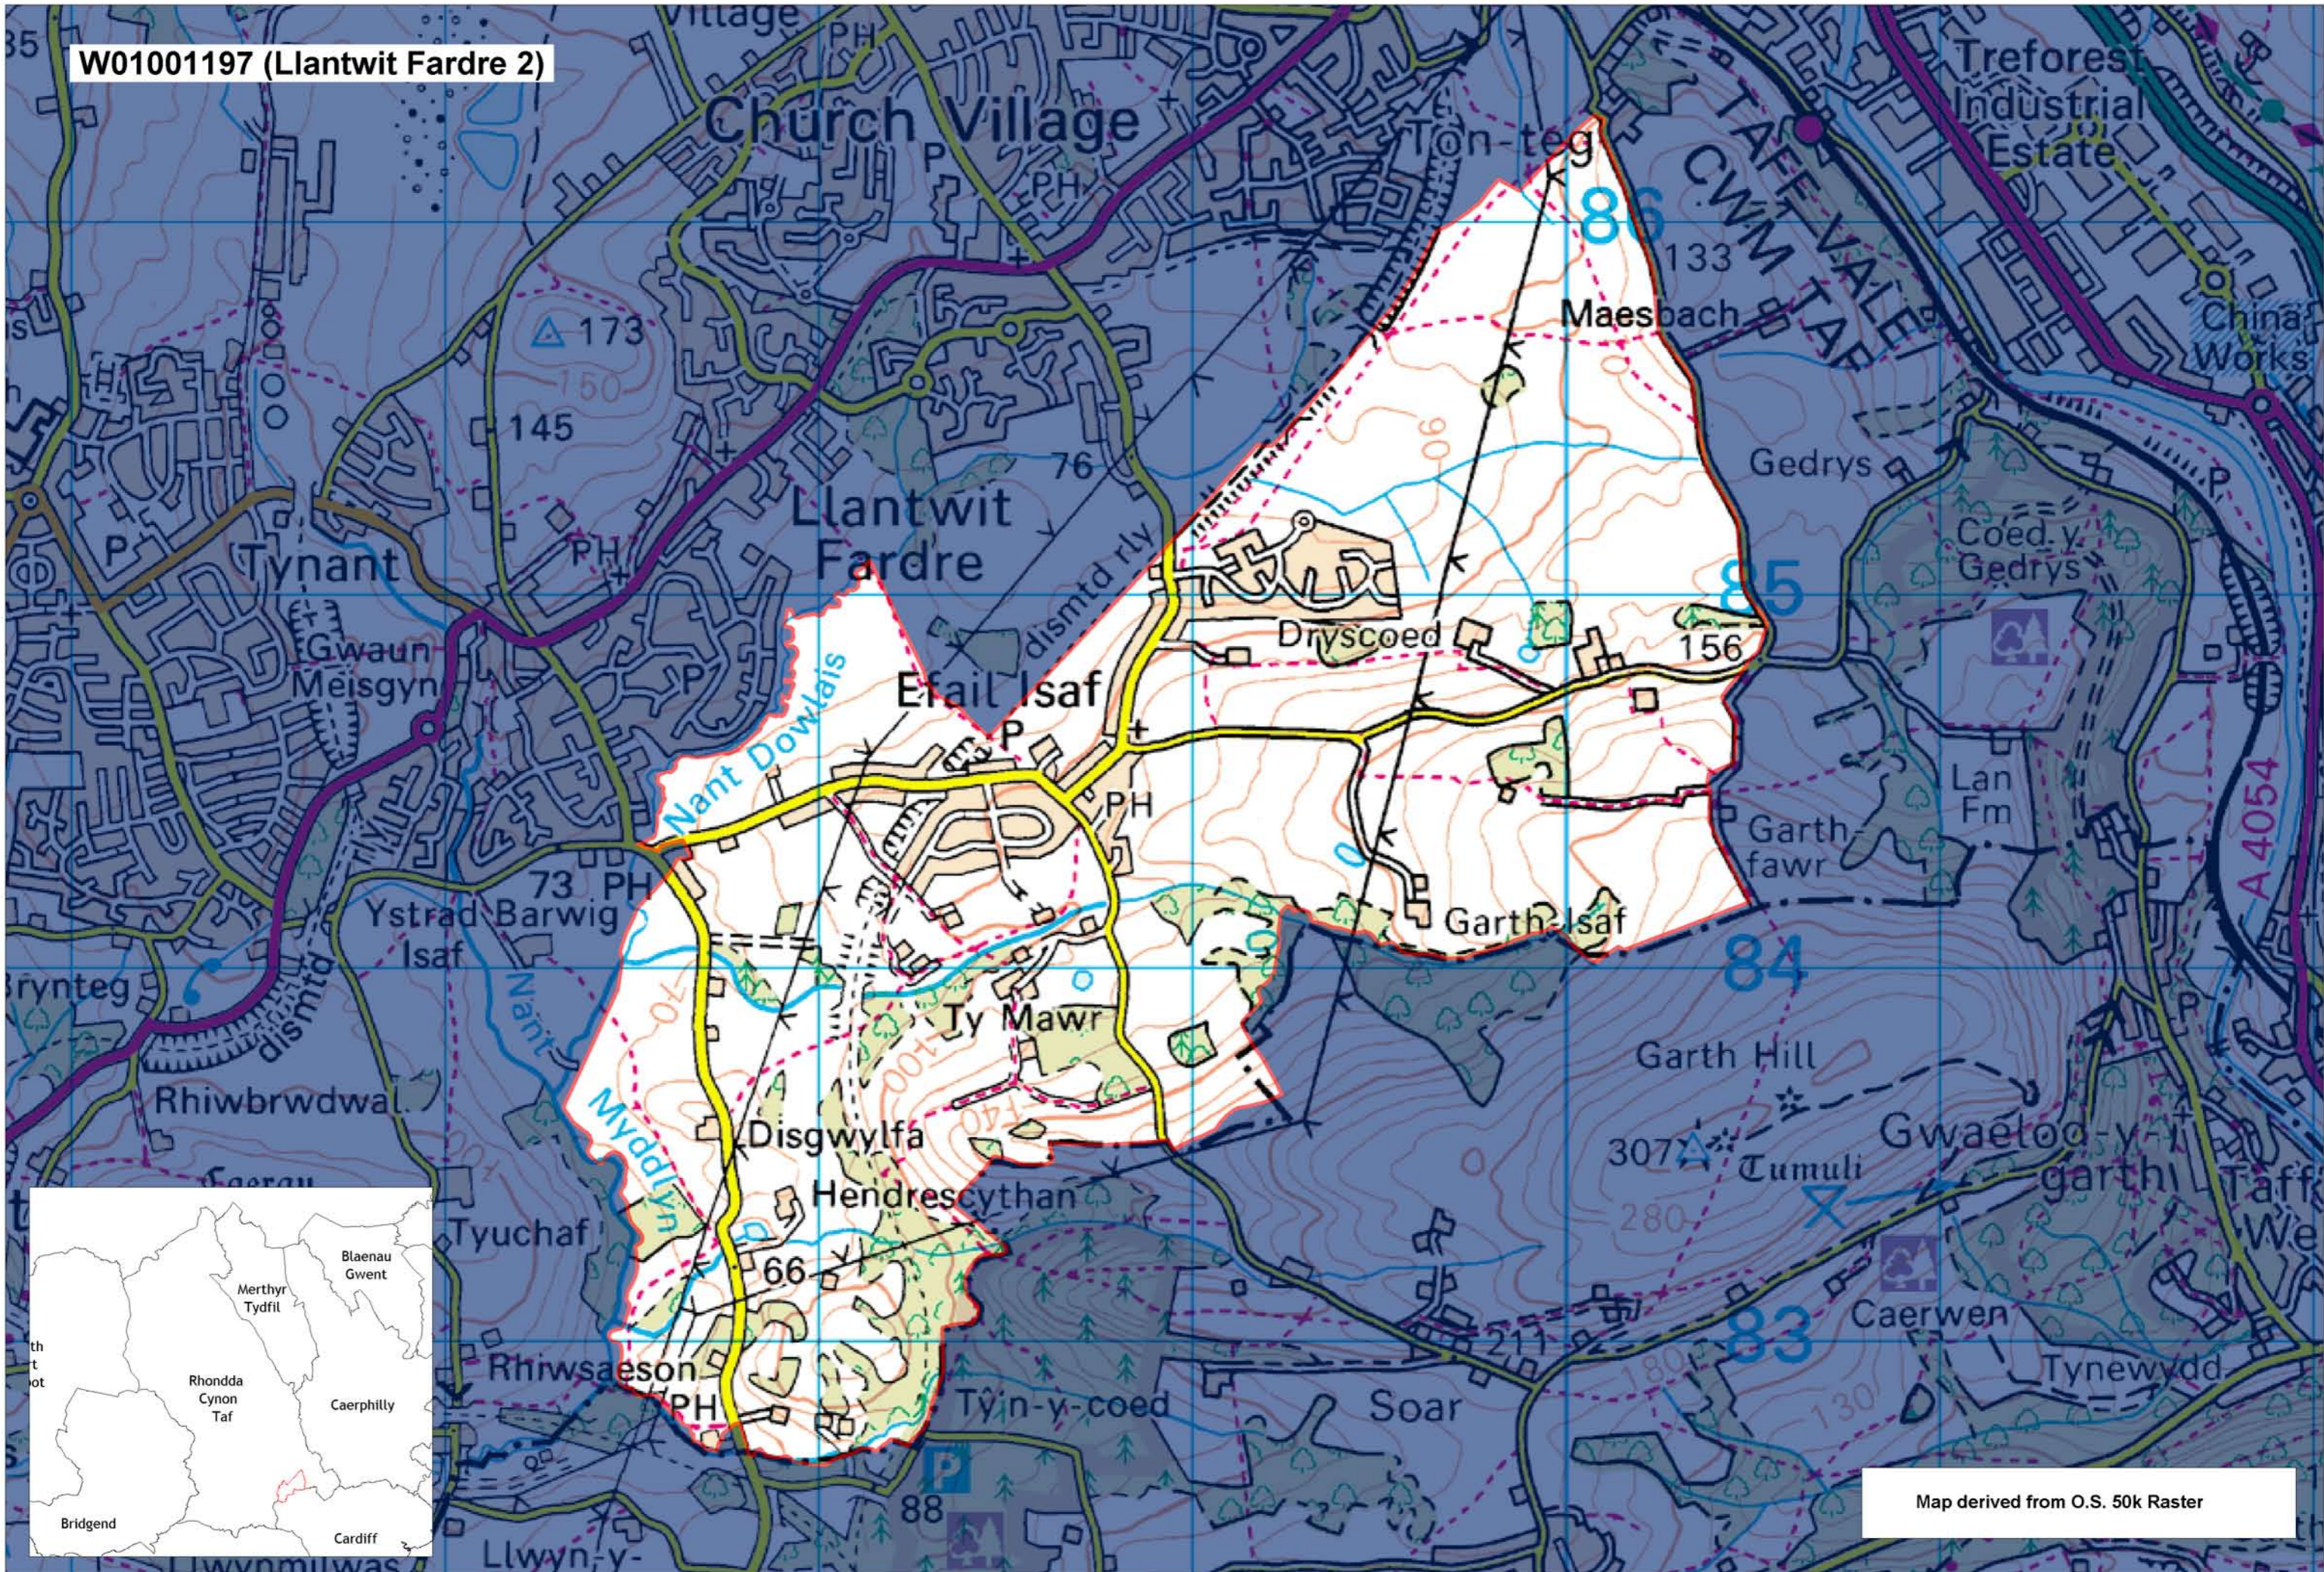

W01001197 (Llantwit Fardre 2)

Map derived from O.S. 50k Raster