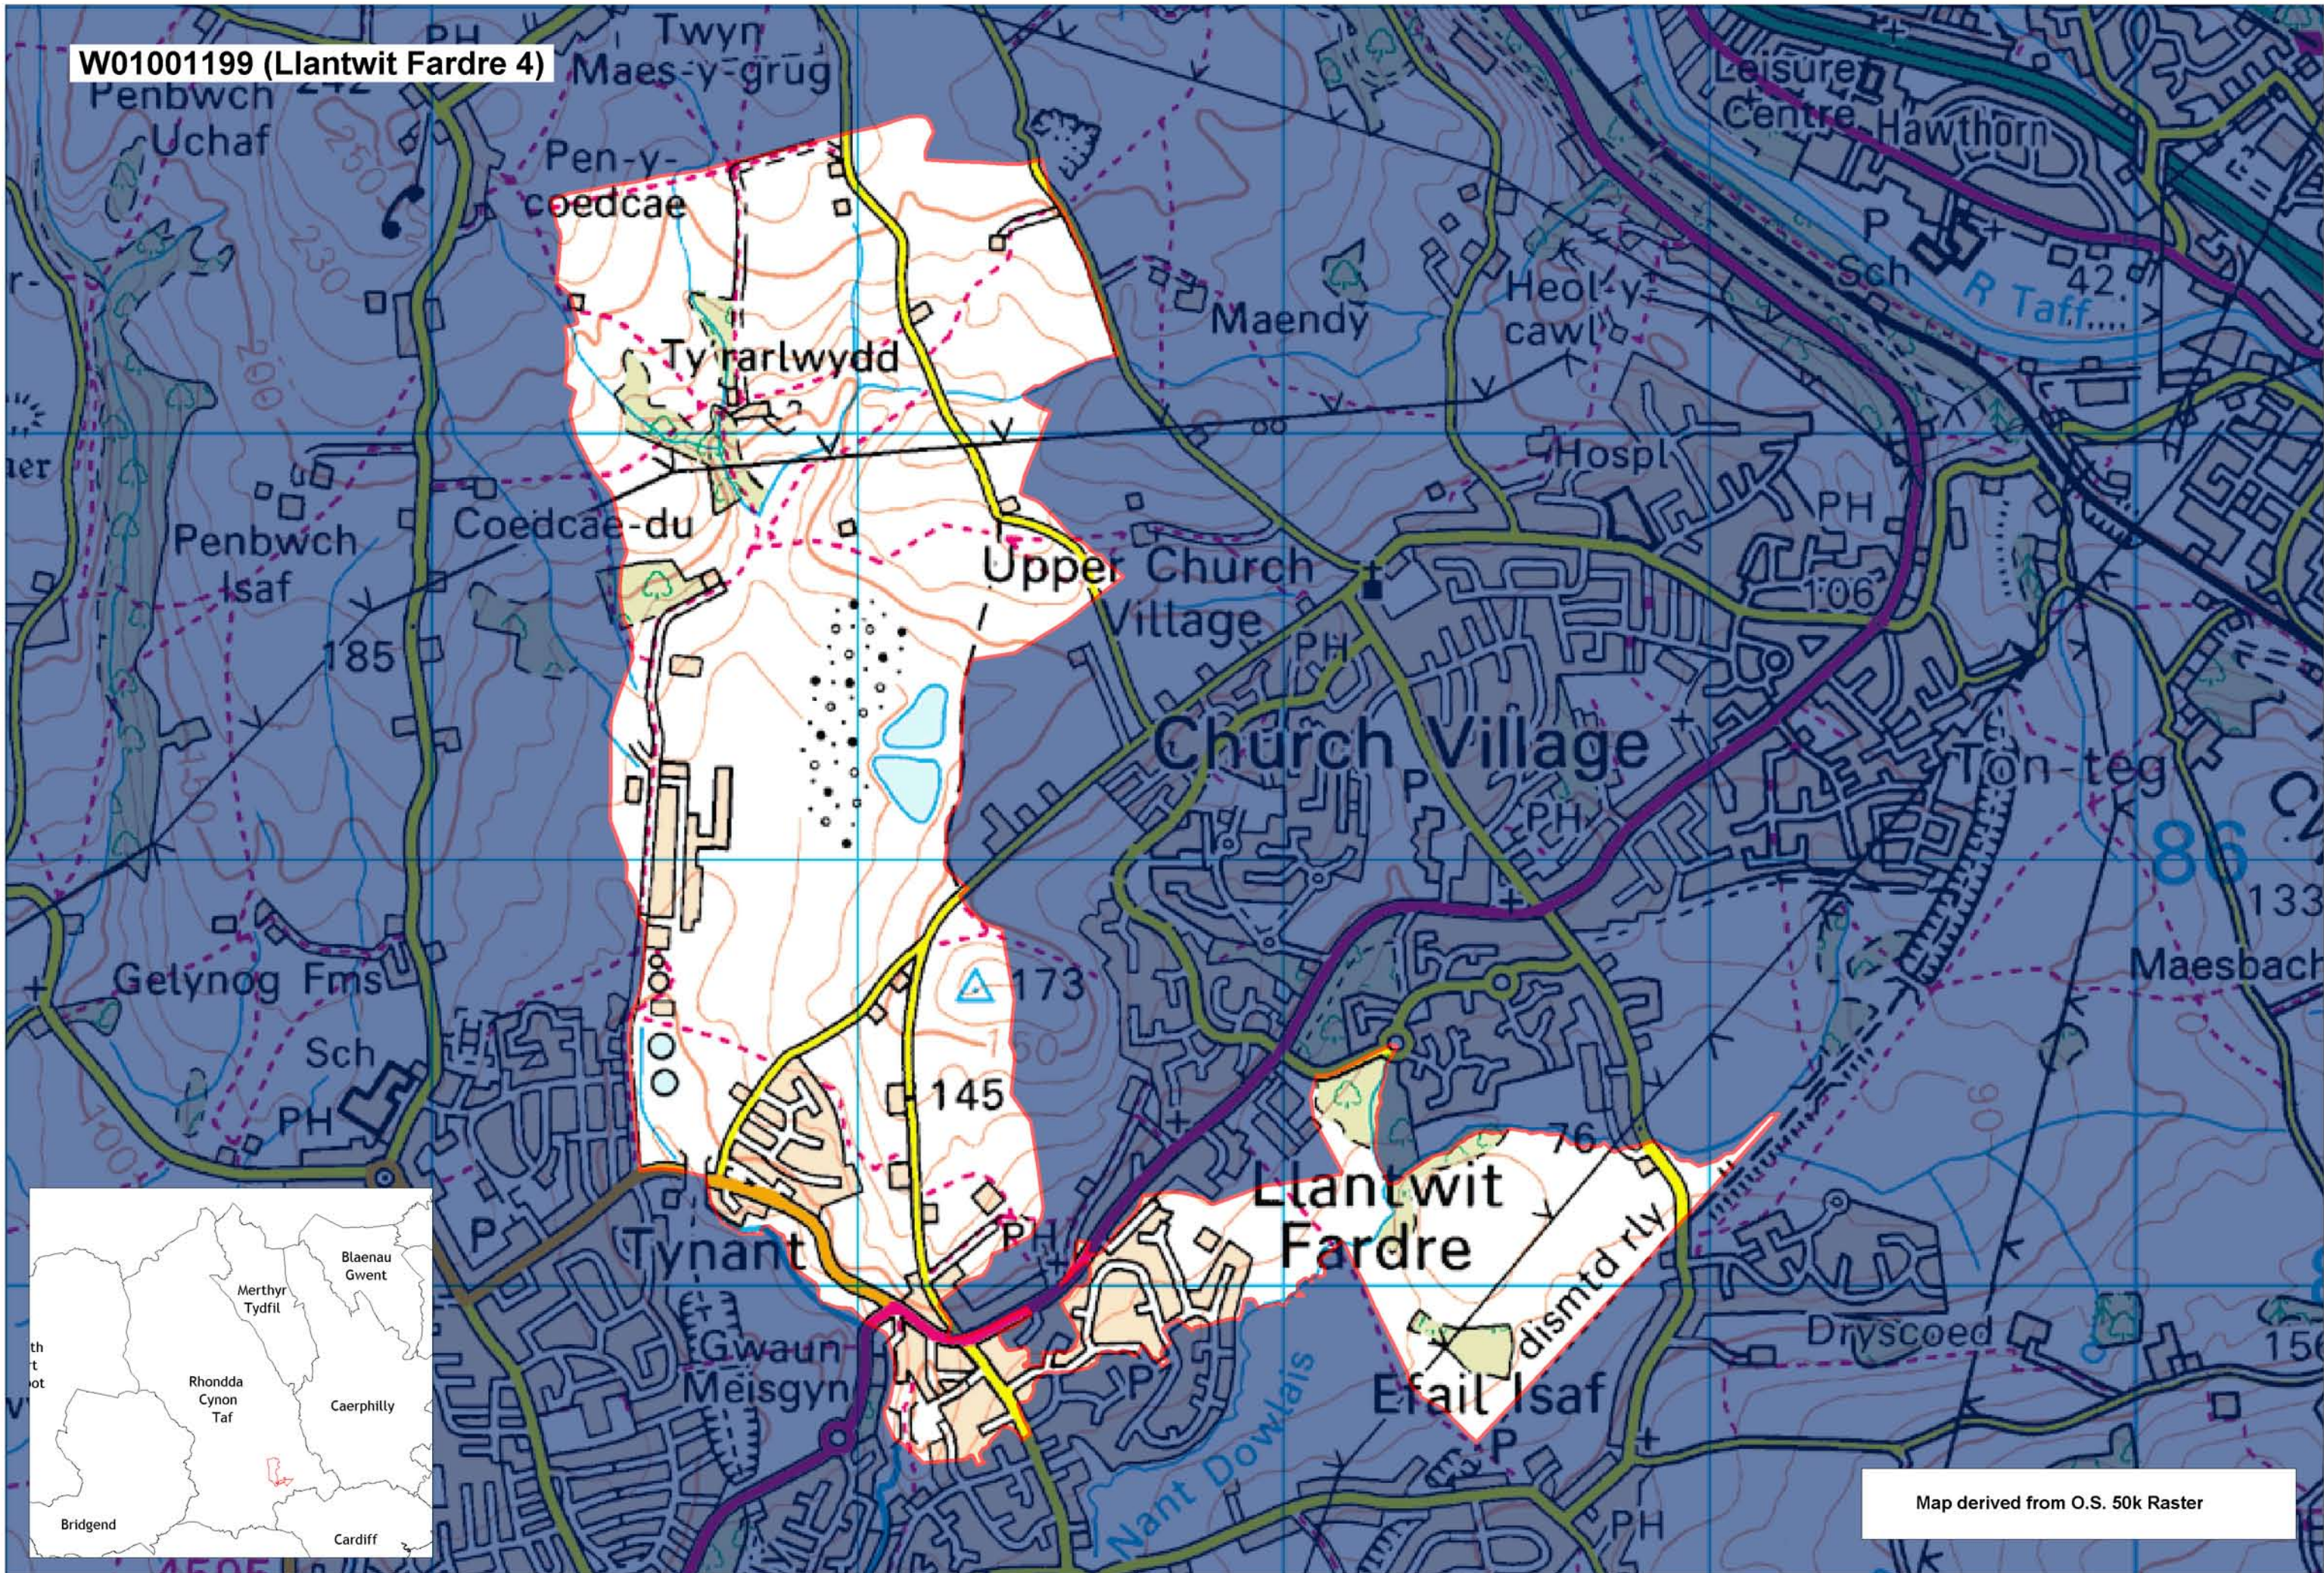

W01001199 (Llantwit Fardre 4)

Map derived from O.S. 50k Raster