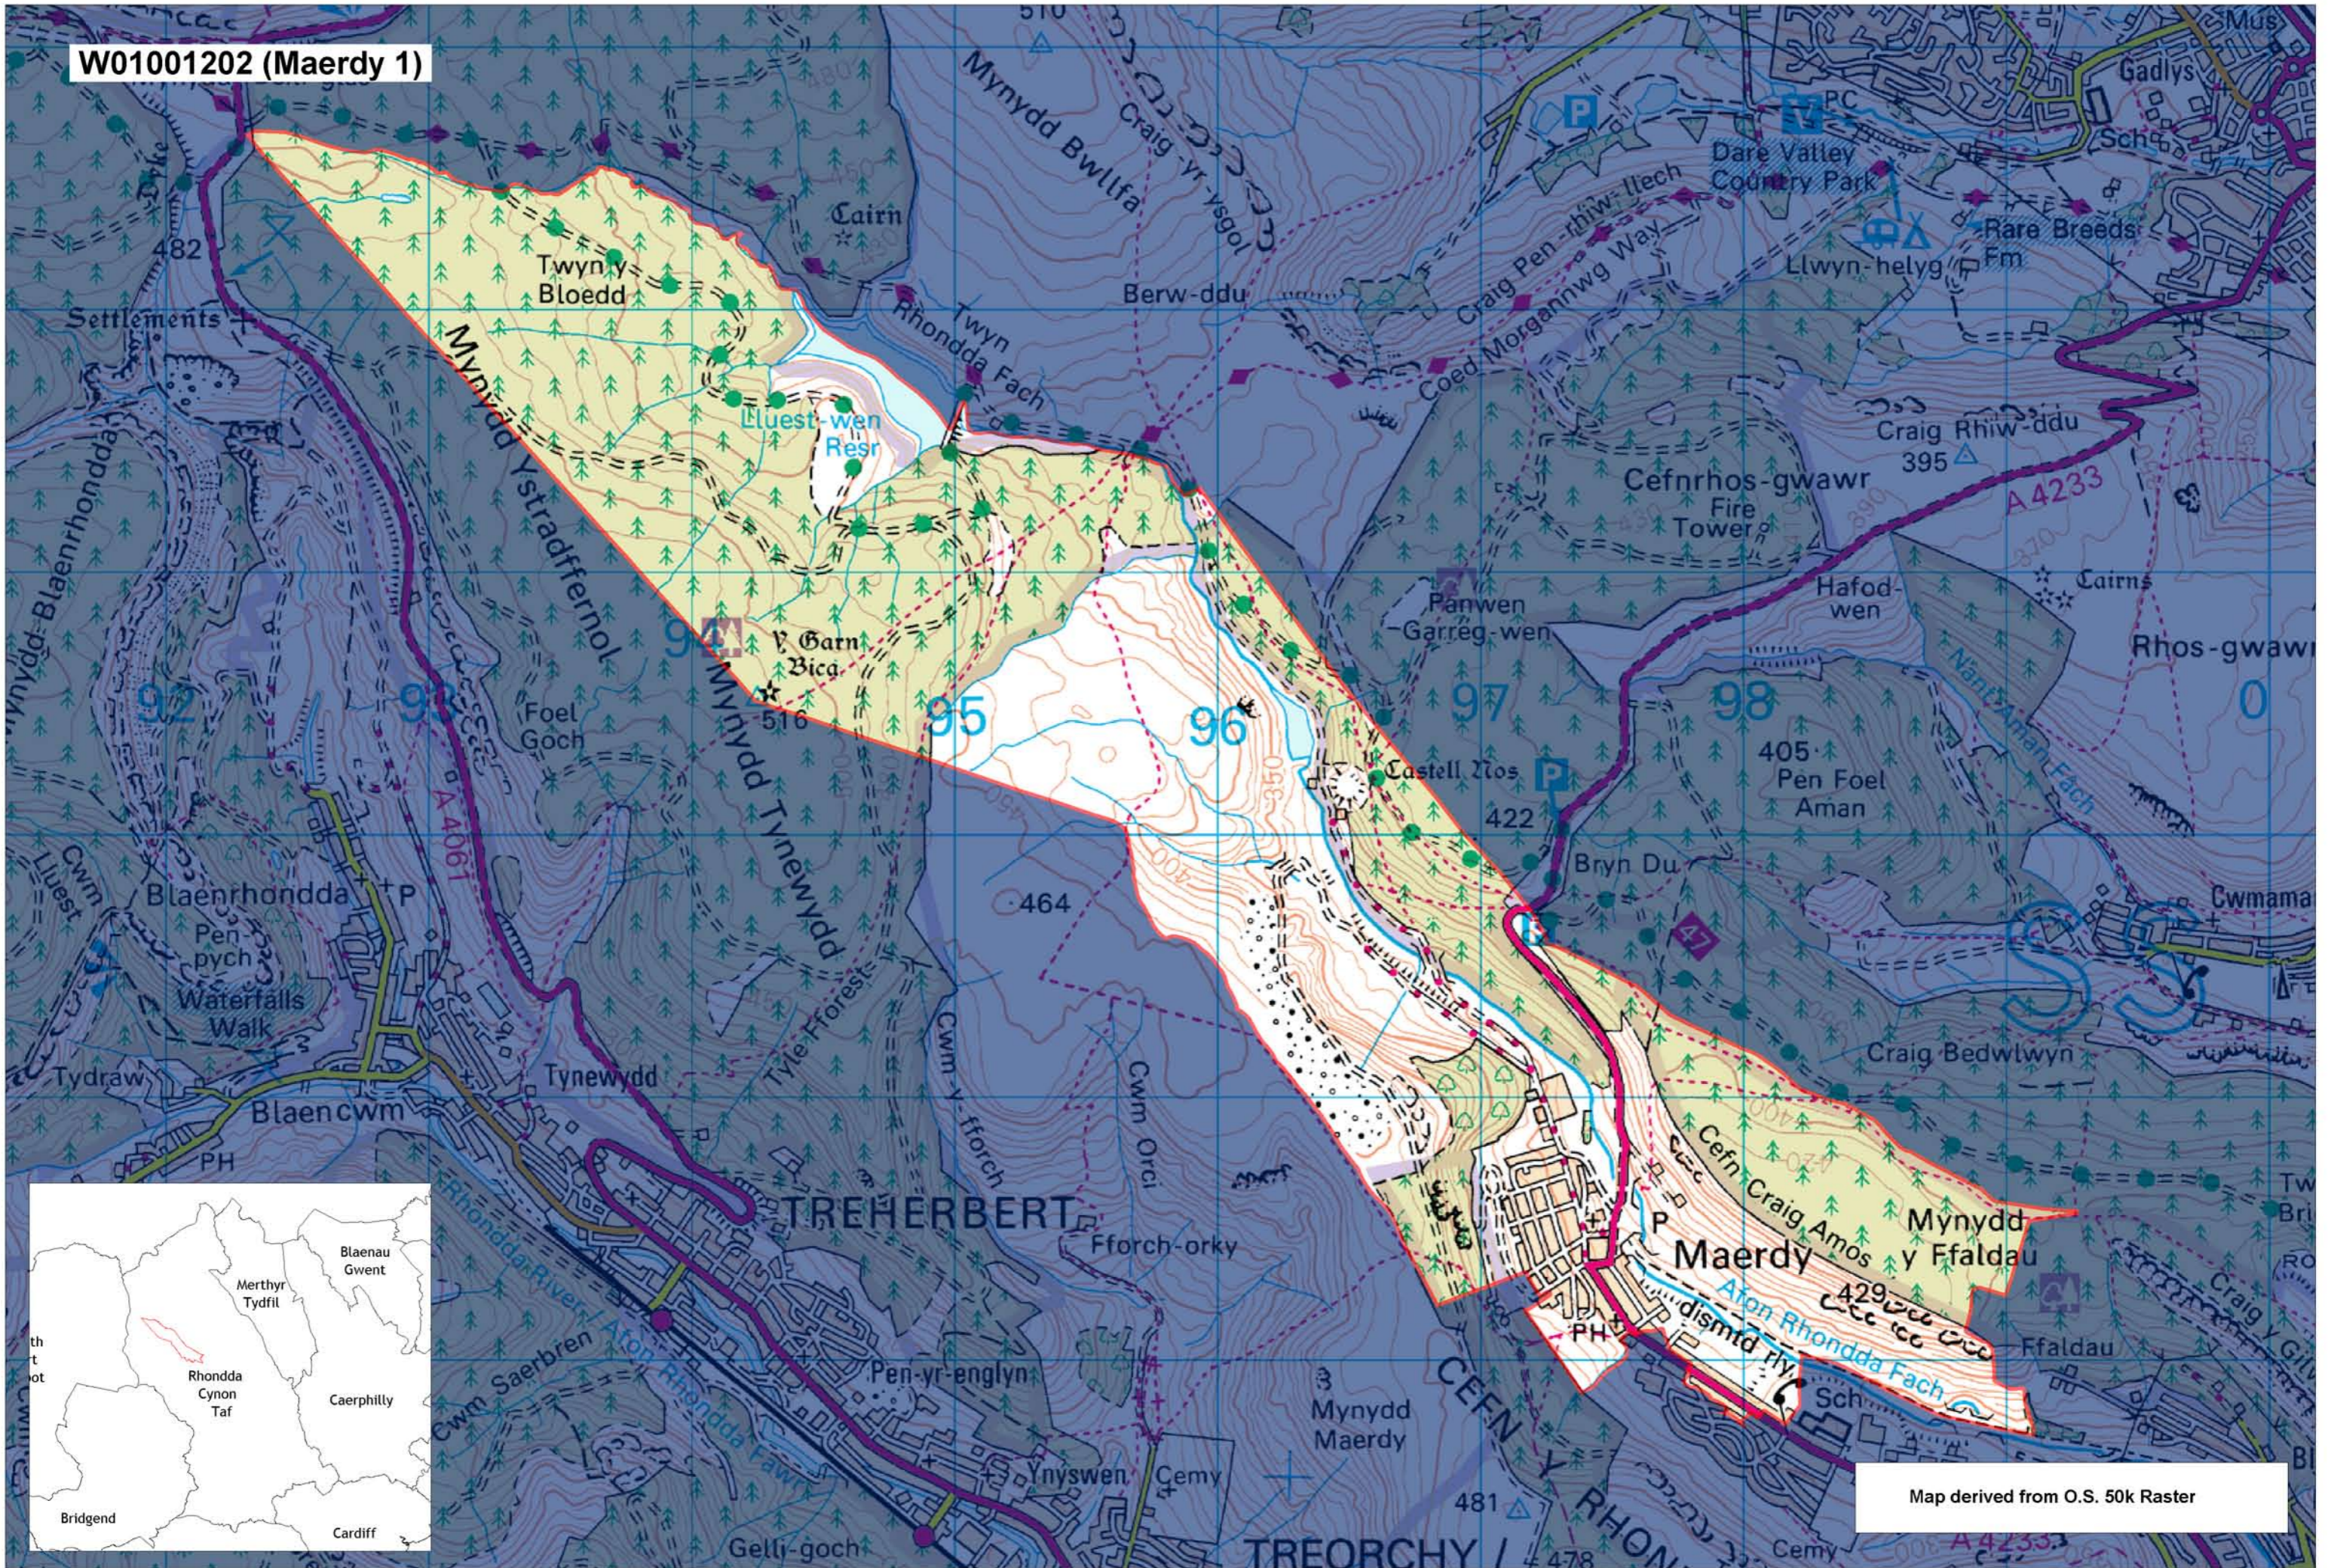

W01001202 (Maerdy 1)

Map derived from O.S. 50k Raster

Produced by Cartographics, Statistical Directorate, Welsh Assembly Government. Cynhyrwyd gan Cartograffeg, Y Gyfarwyddiaeth Ystadegol, Llywodraeth Cynulliad Cymru.