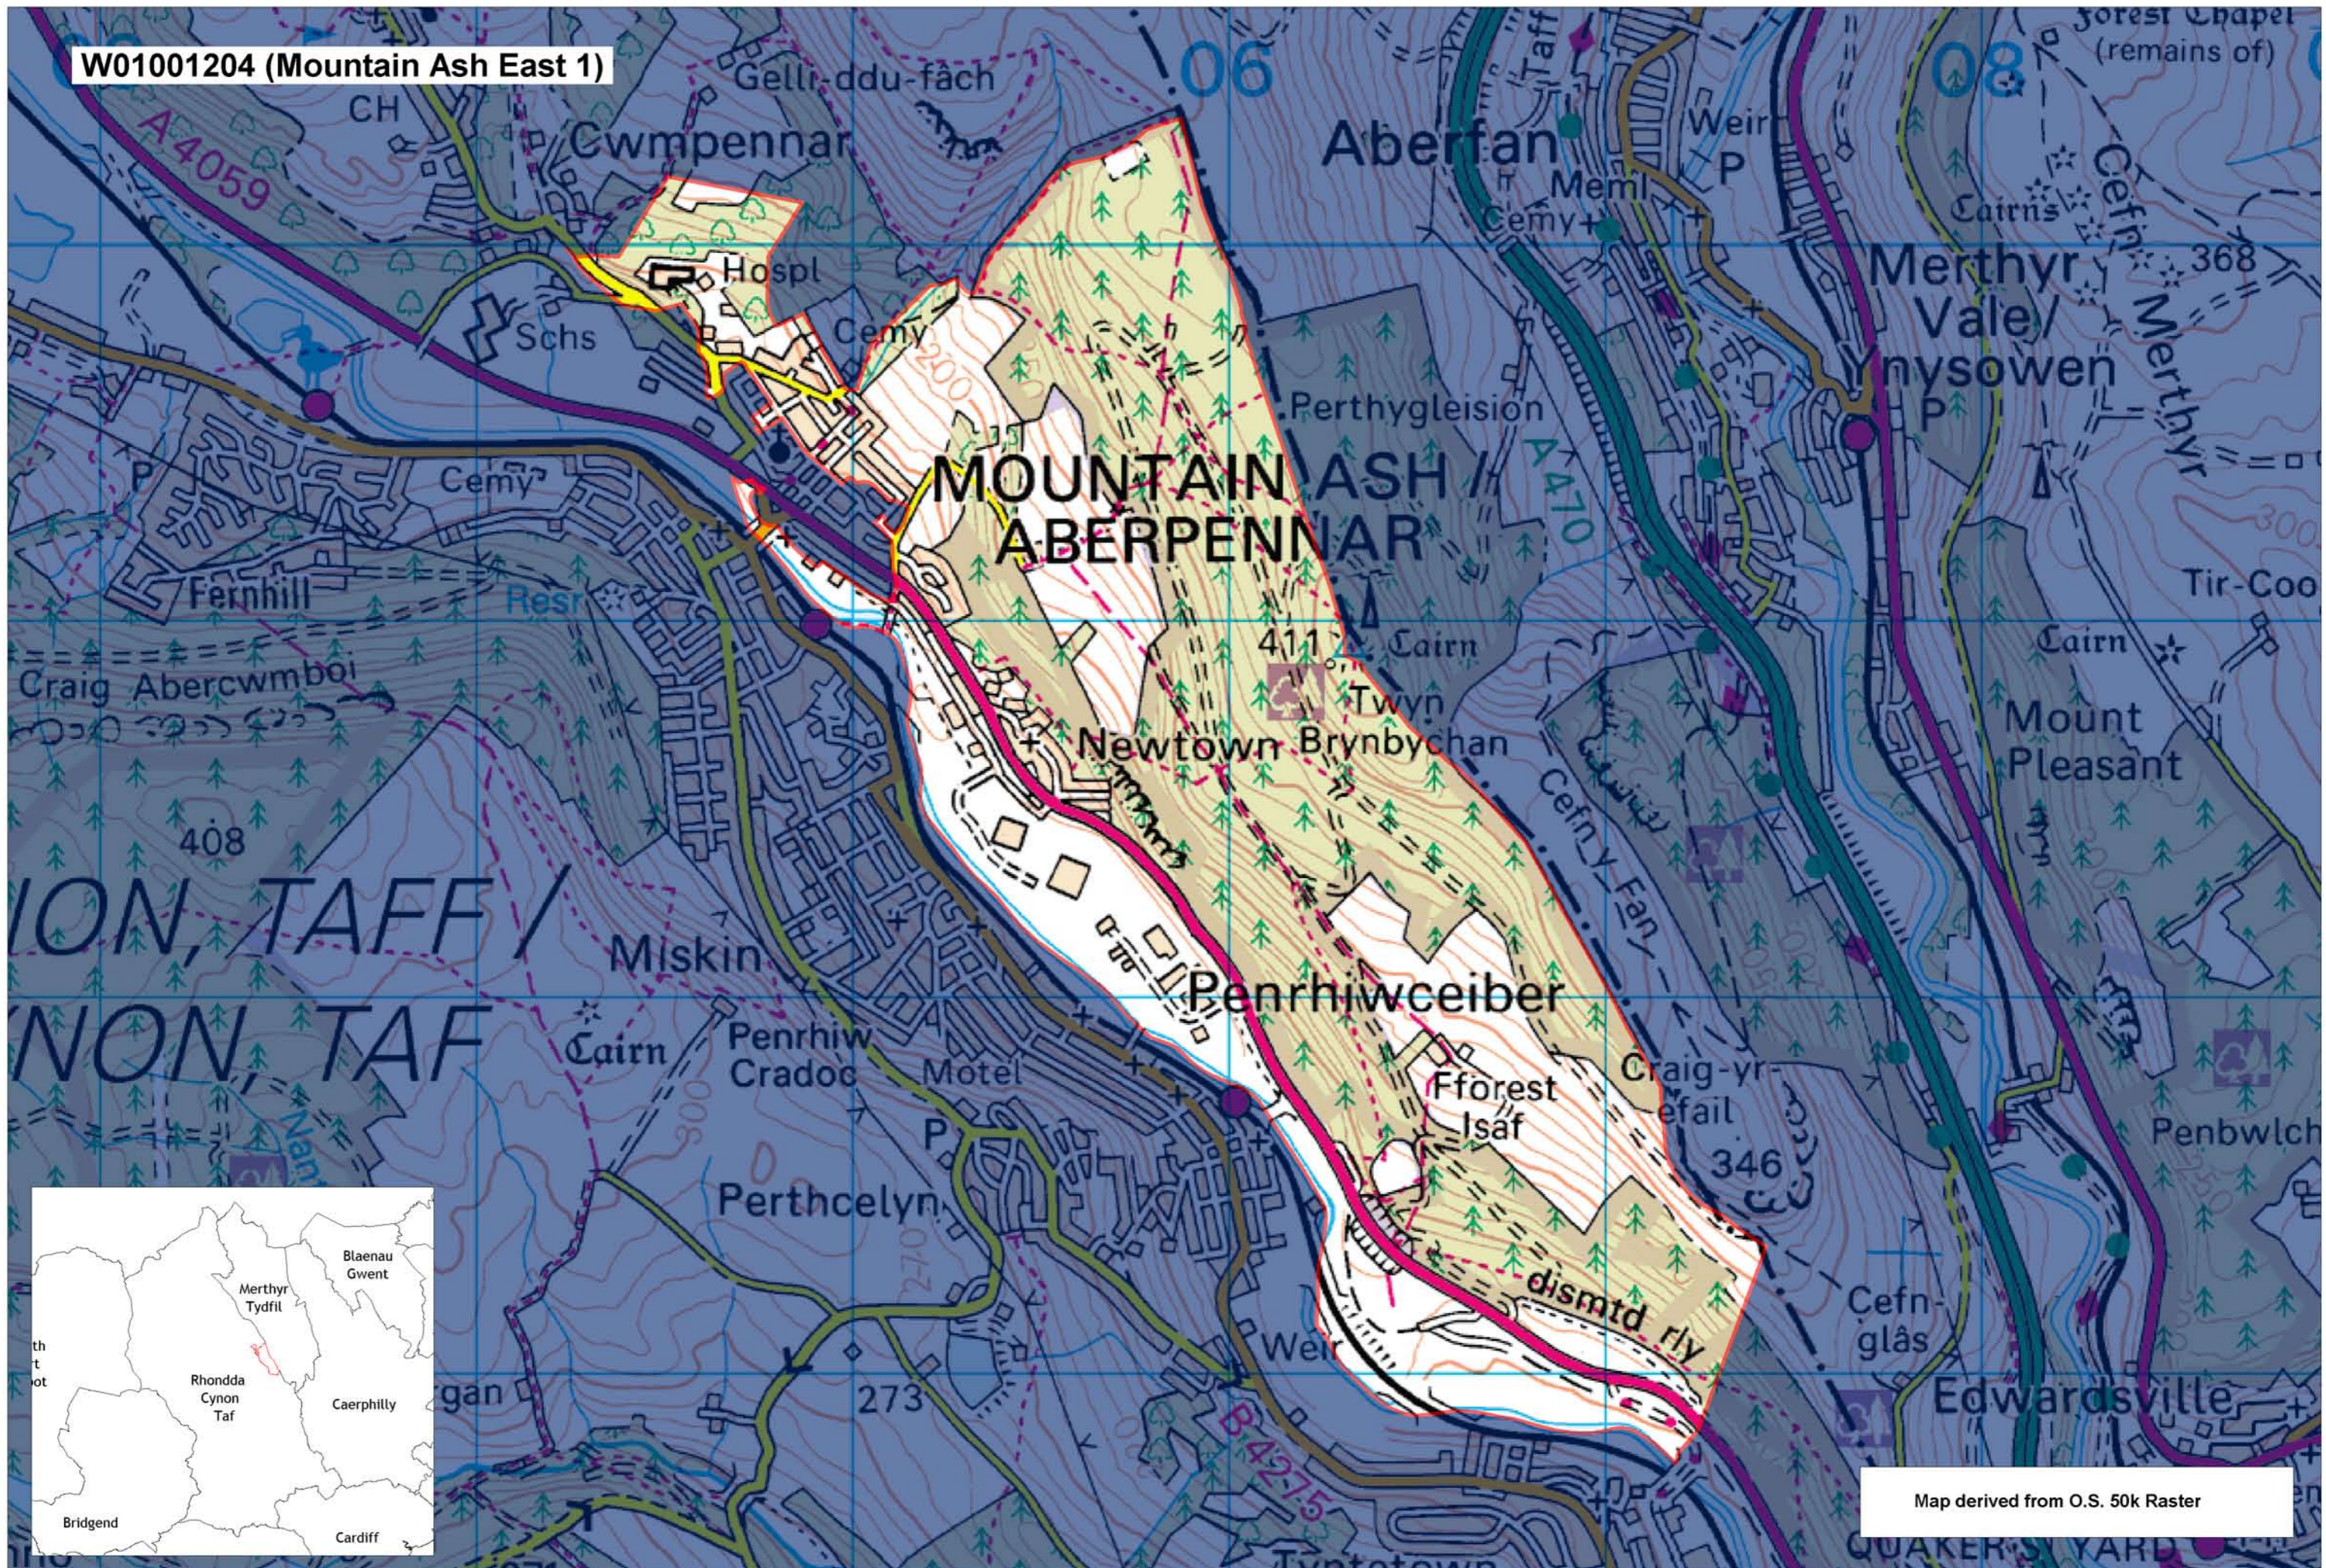

W01001204 (Mountain Ash East 1)

Map derived from O.S. 50k Raster

This map is based upon the Ordnance Survey material with the permission of Ordnance Survey on behalf of The Controller of Her Majesty's Stationery Office. © Crown copyright 2008. Unauthorised reproduction infringes Crown copyright and may lead to prosecution or civil proceedings. Welsh Assembly Government. Licence Number: 100017916. Mae'r map hwn yn seiliedig ar ddeunydd yr Arolwg Ordnans gyda chaniatâd Arolwg Ordnans ar ran Rheolwr Llyfrau Ei Mawrhydi. © Hawffraint y Goron 2008. Mae atgynhyrchu heb ganiatâd yn torri hawffraint y Goron a gall hyn arwain at erlyniad neu achos sifil. Llywodraeth Cynulliad Cymru. Rhif trwydded 100017916.

Produced by Cartographics, Statistical Directorate, Welsh Assembly Government. Cynhyrchwyd gan Cartograffeg, Y Gytarwyddiaeth Ystadegol, Llywodraeth Cynulliad Cymru.