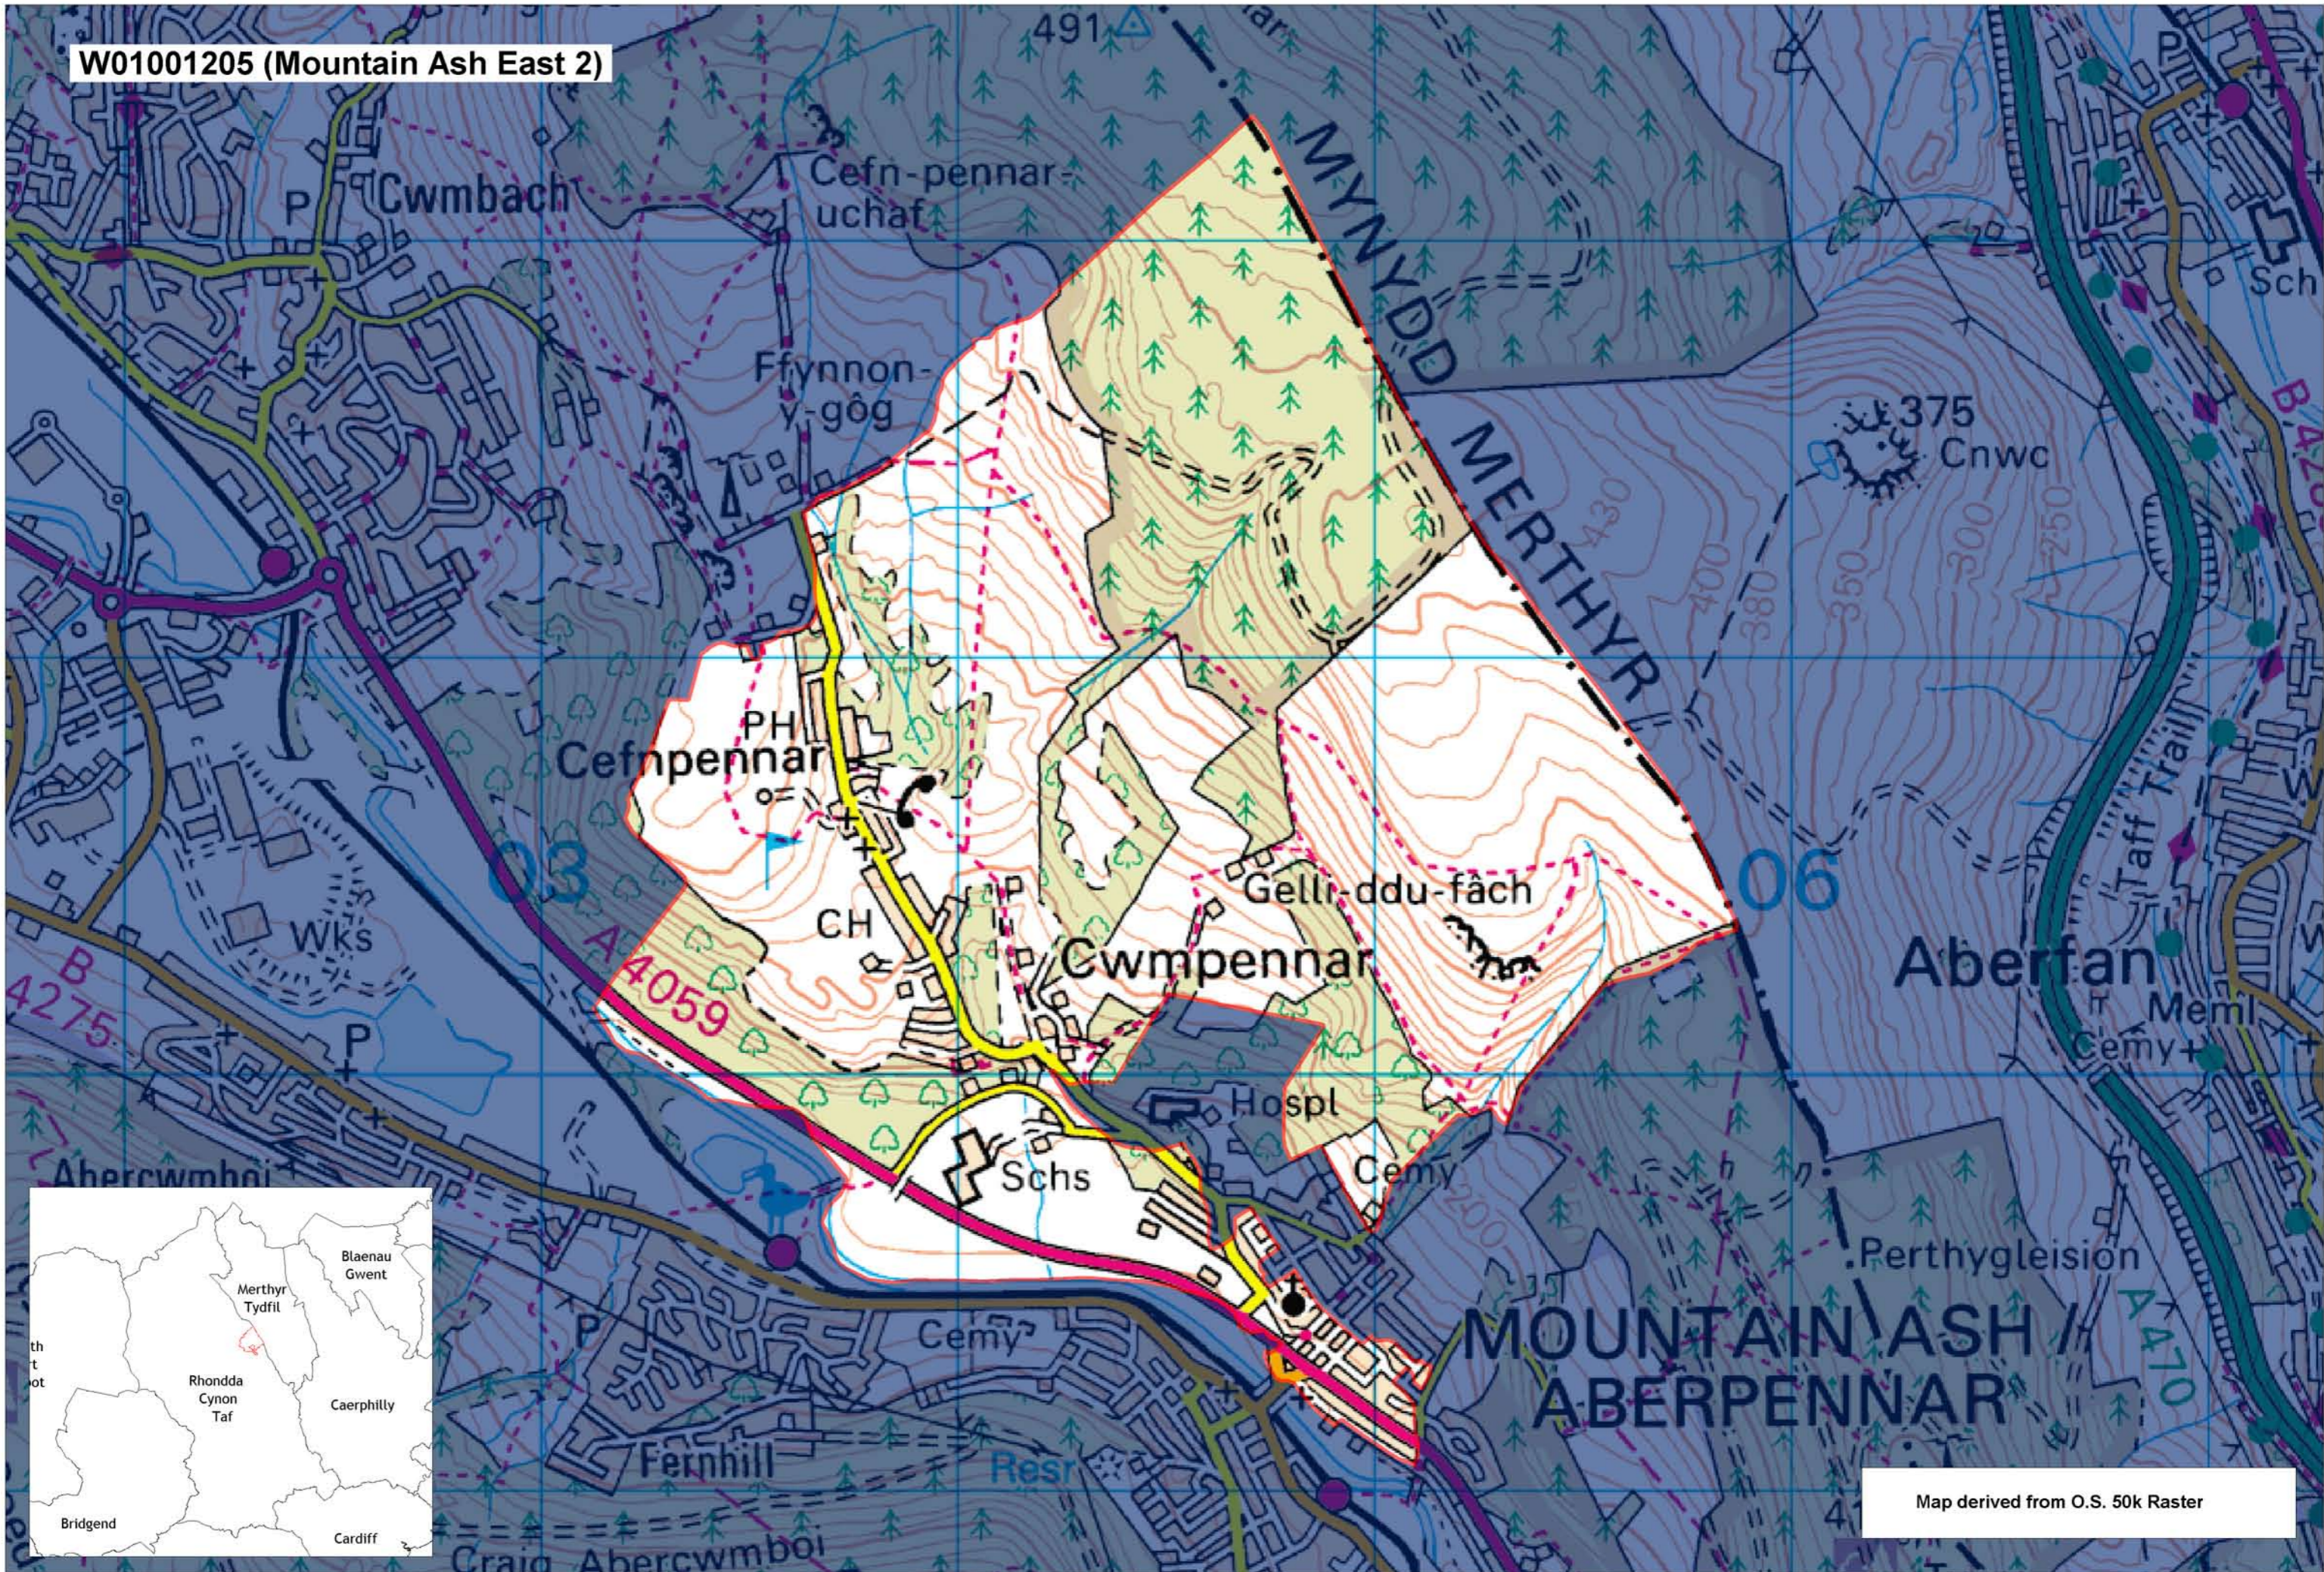

W01001205 (Mountain Ash East 2)

Map derived from O.S. 50k Raster