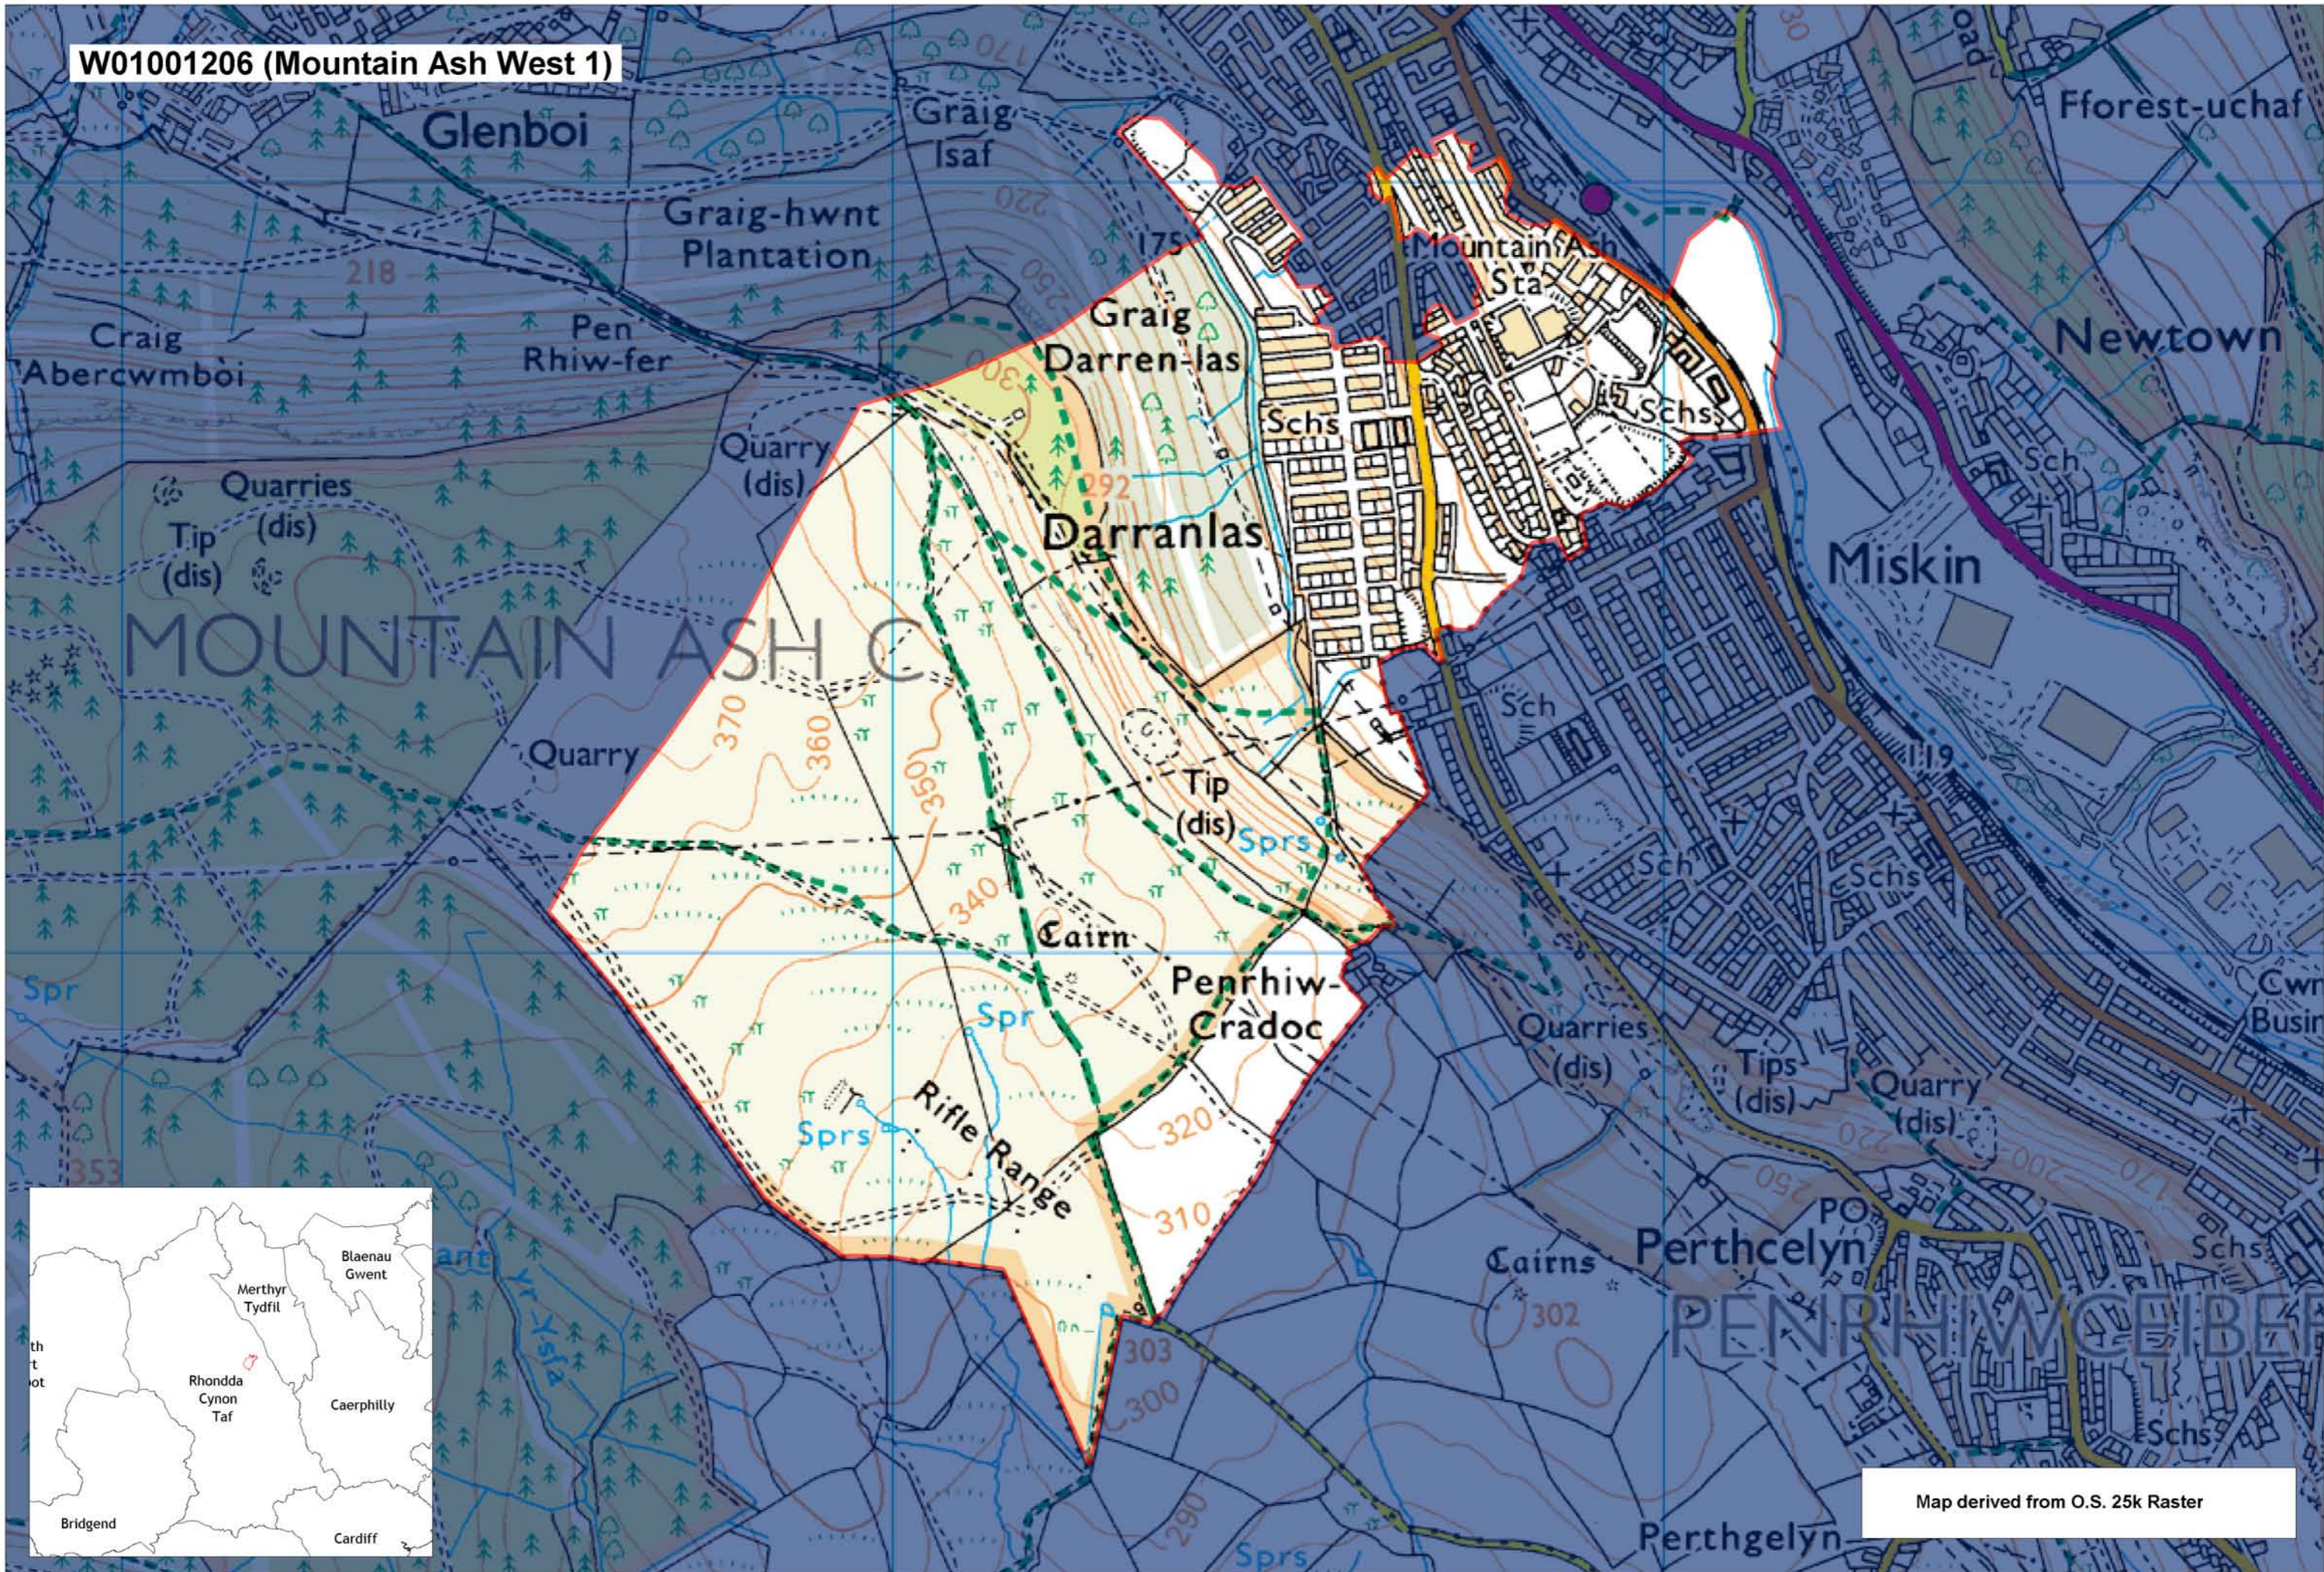

W01001206 (Mountain Ash West 1)

Map derived from O.S. 25k Raster

Produced by Cartographics, Statistical Directorate, Welsh Assembly Government. Cynhyrchwyd gan Cartograffeg, Y Gyfarwyddiaeth Ystadegol, Llywodraeth Cynulliad Cymru.