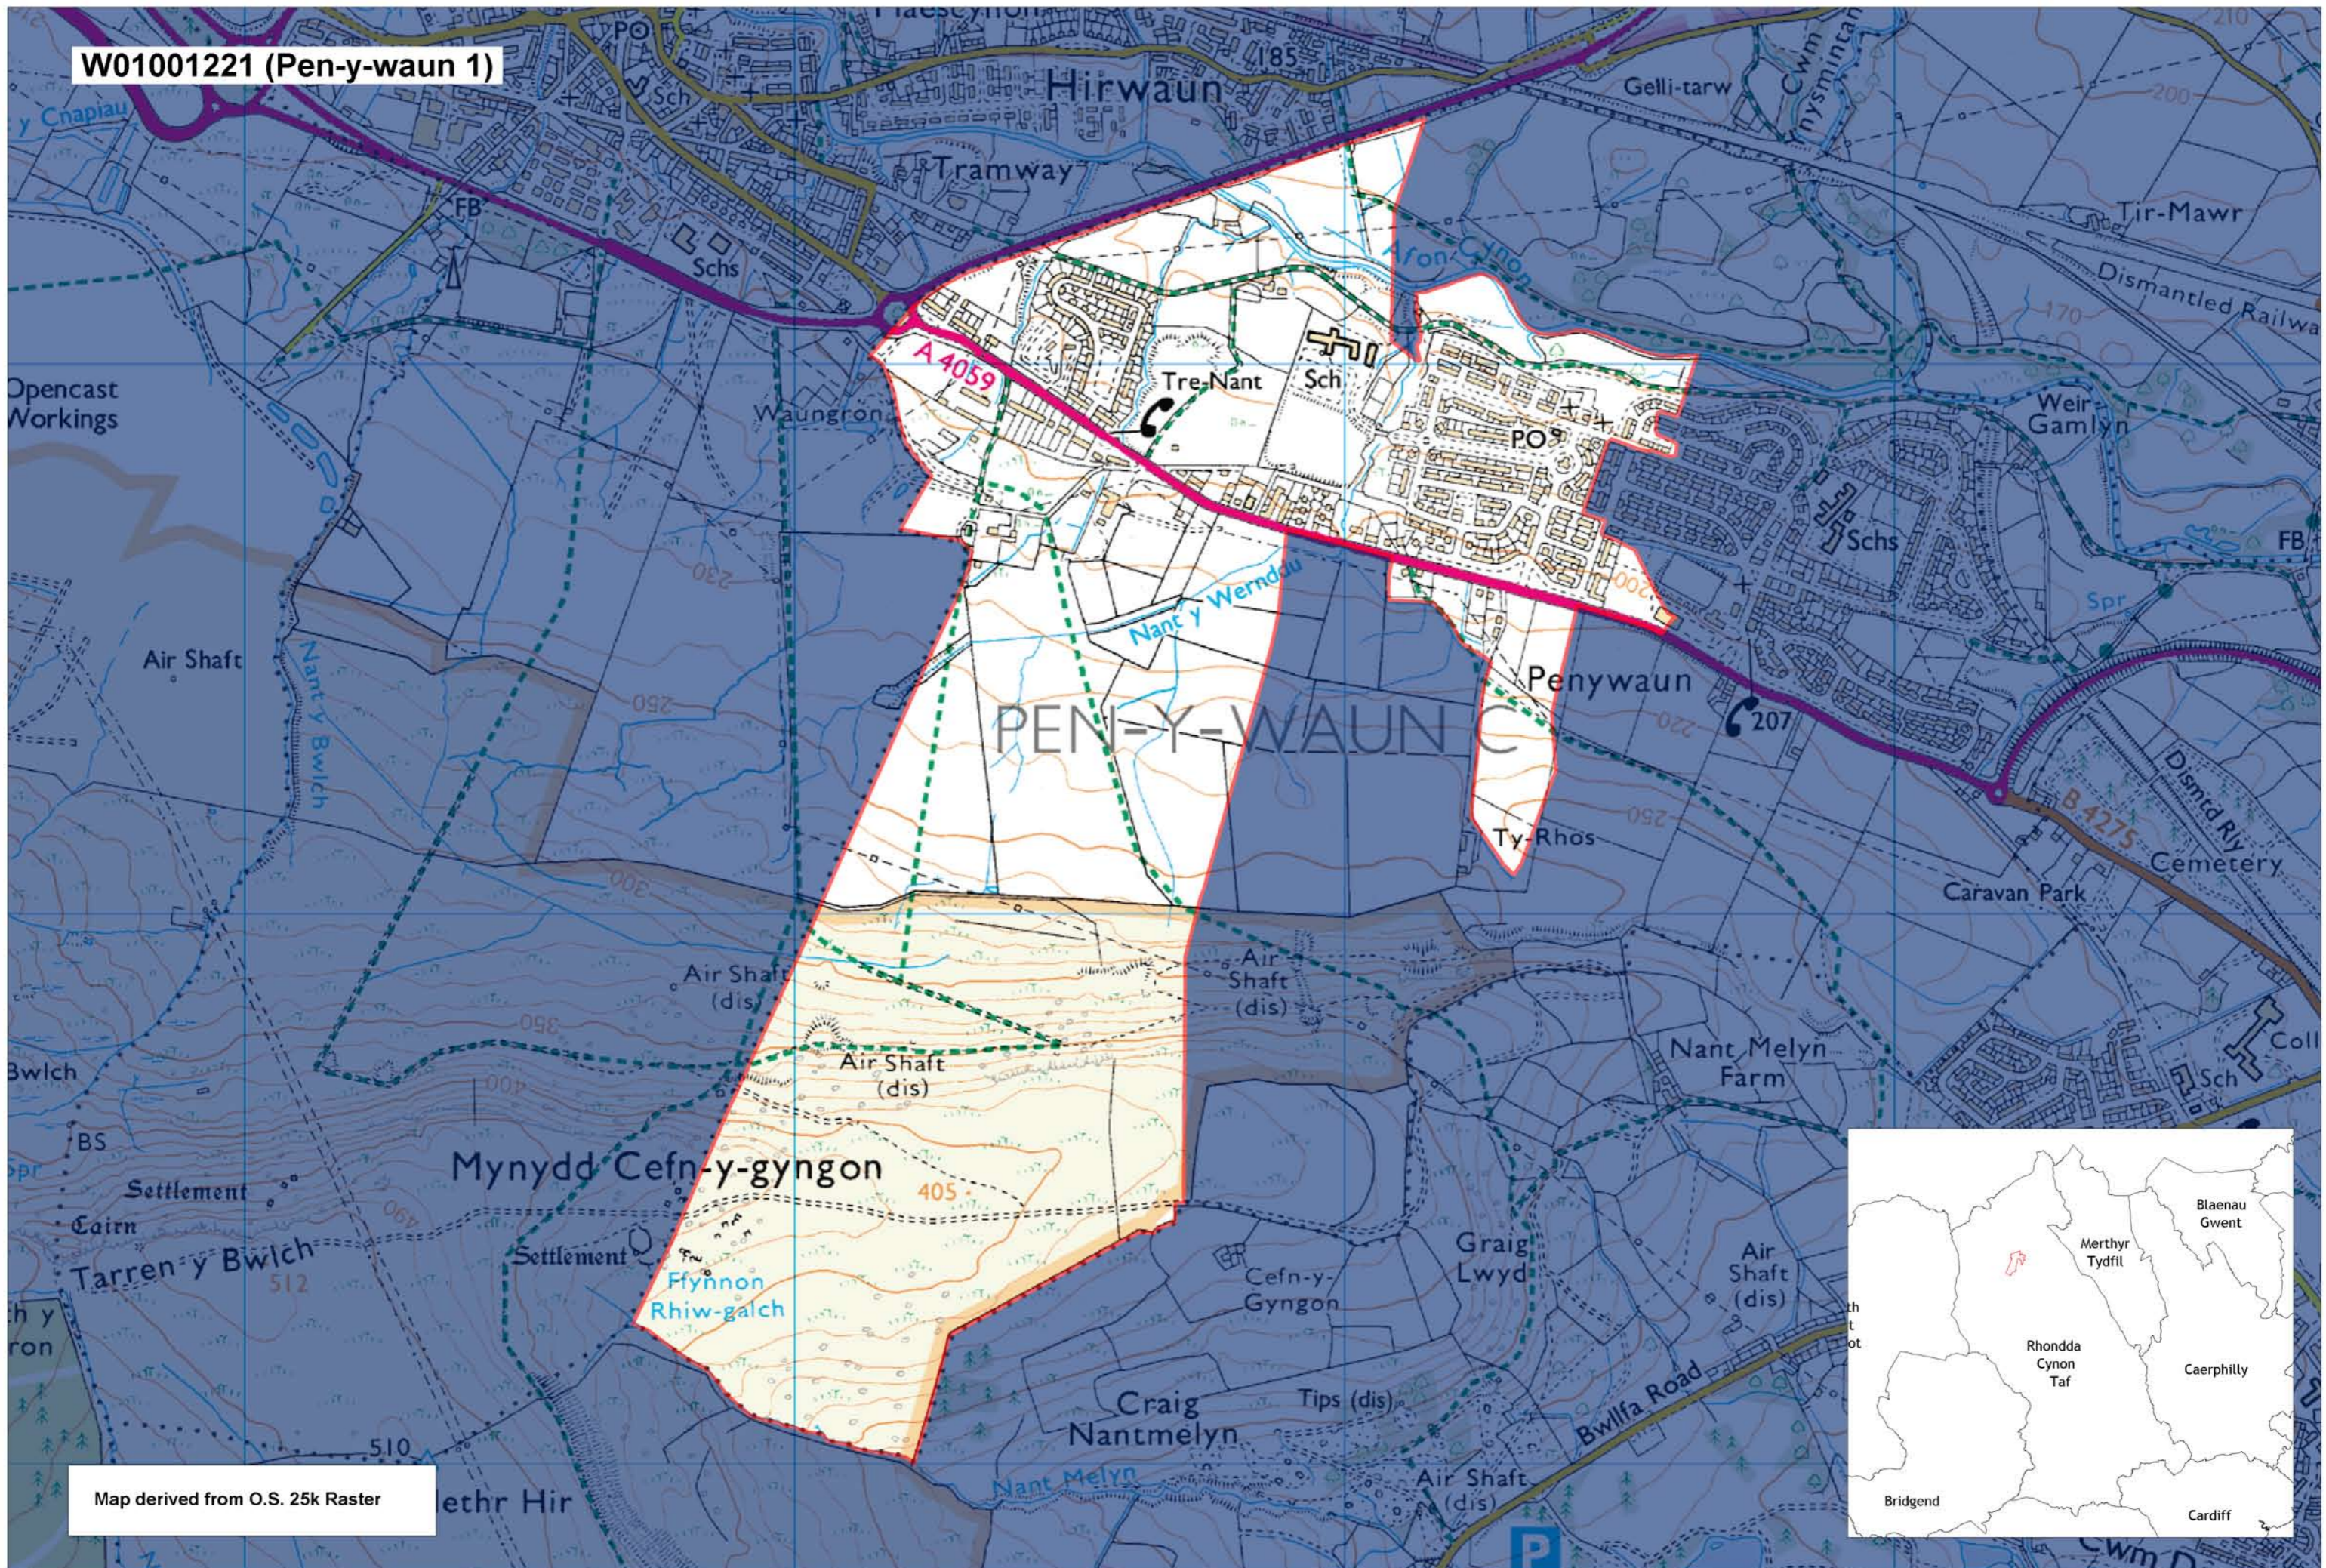

W01001221 (Pen-y-waun 1)

Map derived from O.S. 25k Raster

This map is based upon the Ordnance Survey material with the permission of Ordnance Survey on behalf of The Controller of Her Majesty's Stationery Office. © Crown copyright 2008. Unauthorised reproduction infringes Crown copyright and may lead to prosecution or civil proceedings. Welsh Assembly Government. Licence Number: 100017916. Mae'r map hwn yn seiliedig ar ddeunydd yr Arolwg Ordnans gyda chaniatâd Arolwg Ordnans ar ran Rheolwr Llyfrfa El Mawrhydi. © Hawffraint y Goron 2008. Mae atgynhyrchu heb ganiatâd yn torri hawffraint y Goron a gall hyn arwain at erlyniad neu achos sifil. Llywodraeth Cynulliad Cymru. Rhif trwydded 100017916.

Produced by Cartographics, Statistical Directorate, Welsh Assembly Government. Cynhyrchwyd gan Cartograffeg, Y Gyfarwyddiaeth Ystadegol, Llywodraeth Cynulliad Cymru.