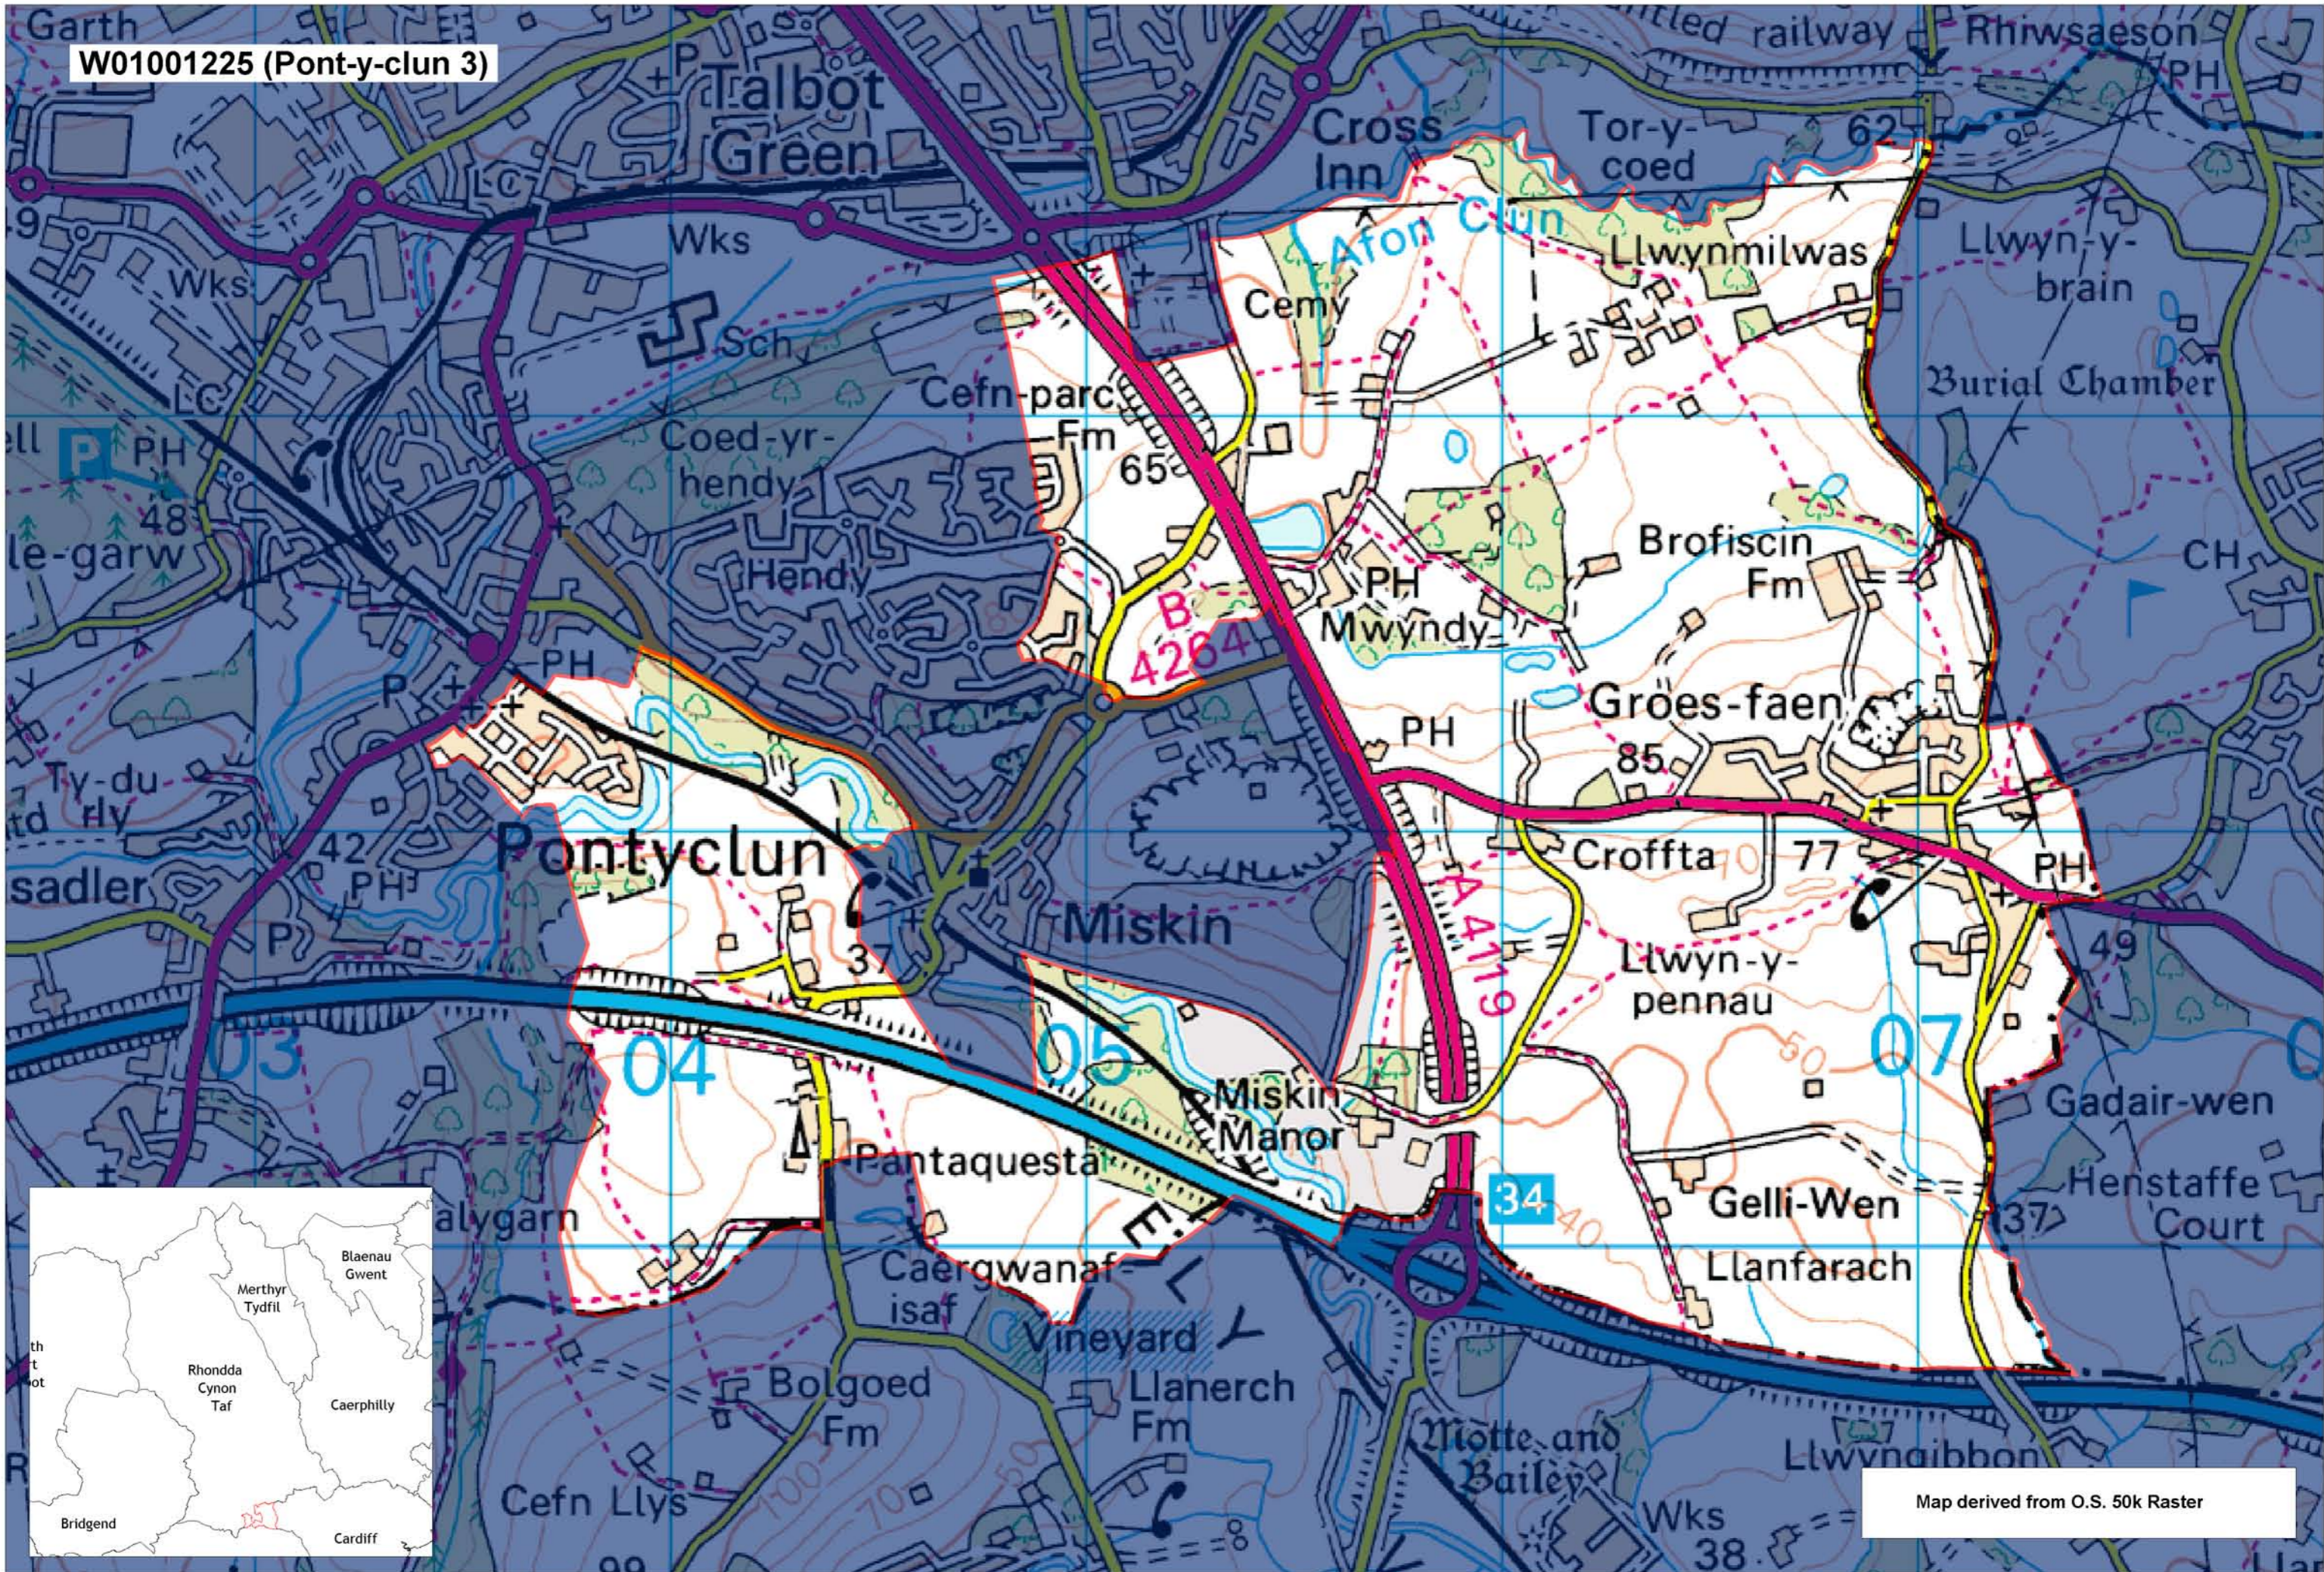

W01001225 (Pont-y-clun 3)

Map derived from O.S. 50k Raster