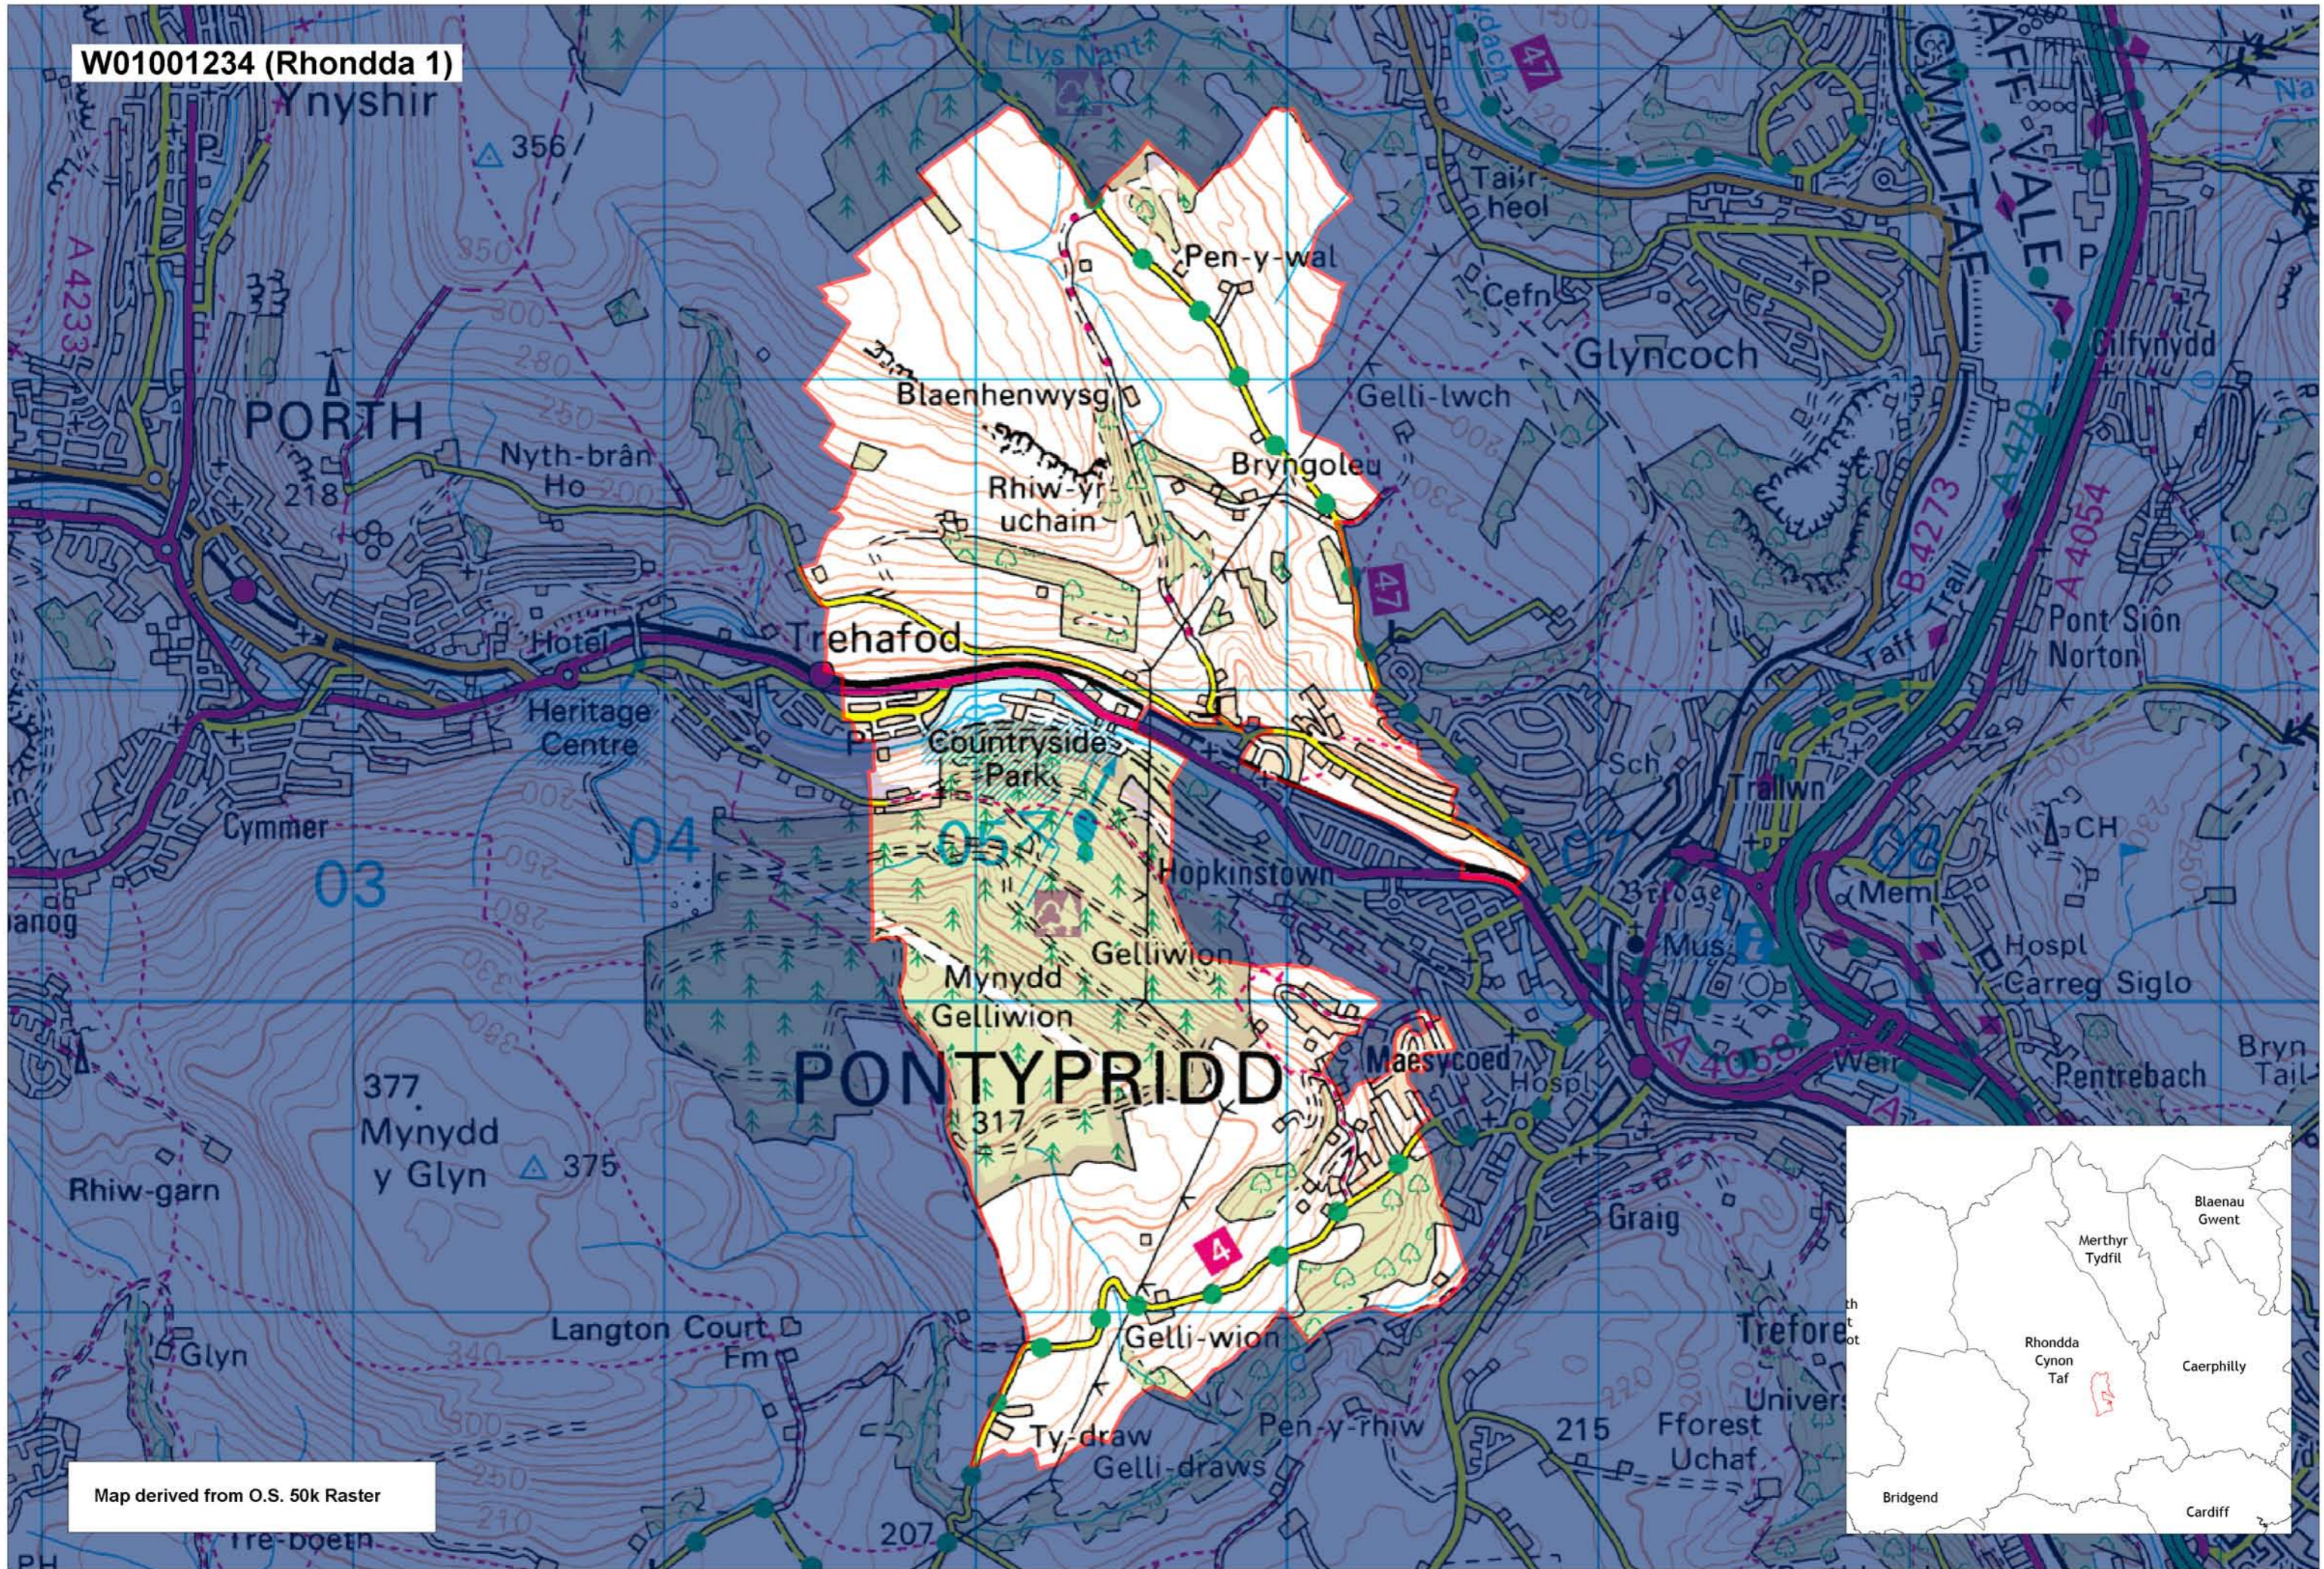

W01001234 (Rhondda 1)

Map derived from O.S. 50k Raster

This map is based upon the Ordnance Survey material with the permission of Ordnance Survey on behalf of The Controller of Her Majesty's Stationery Office. © Crown copyright 2008. Unauthorised reproduction infringes Crown copyright and may lead to prosecution or civil proceedings. Welsh Assembly Government. Licence Number: 100017916. Mae'r map hwn yn seiliedig ar ddeunydd yr Arolwg Ordnans gyda chaniatâd Arolwg Ordnans ar ran Rheolwr Lyfrau Ei Mawrhydi. © Hawffraint y Goron 2008. Mae atgynhyrchu heb ganiatâd yn torri hawffraint y Goron a gall hyn arwain at erlyniad neu achos sifil. Llywodraeth Cynulliad Cymru. Rhif trwydded 100017916.

Produced by Cartographics, Statistical Directorate, Welsh Assembly Government. Cynhyrchwyd gan Cartograffeg, Y Gyfarwyddiaeth Ystadegol, Llywodraeth Cynulliad Cymru.