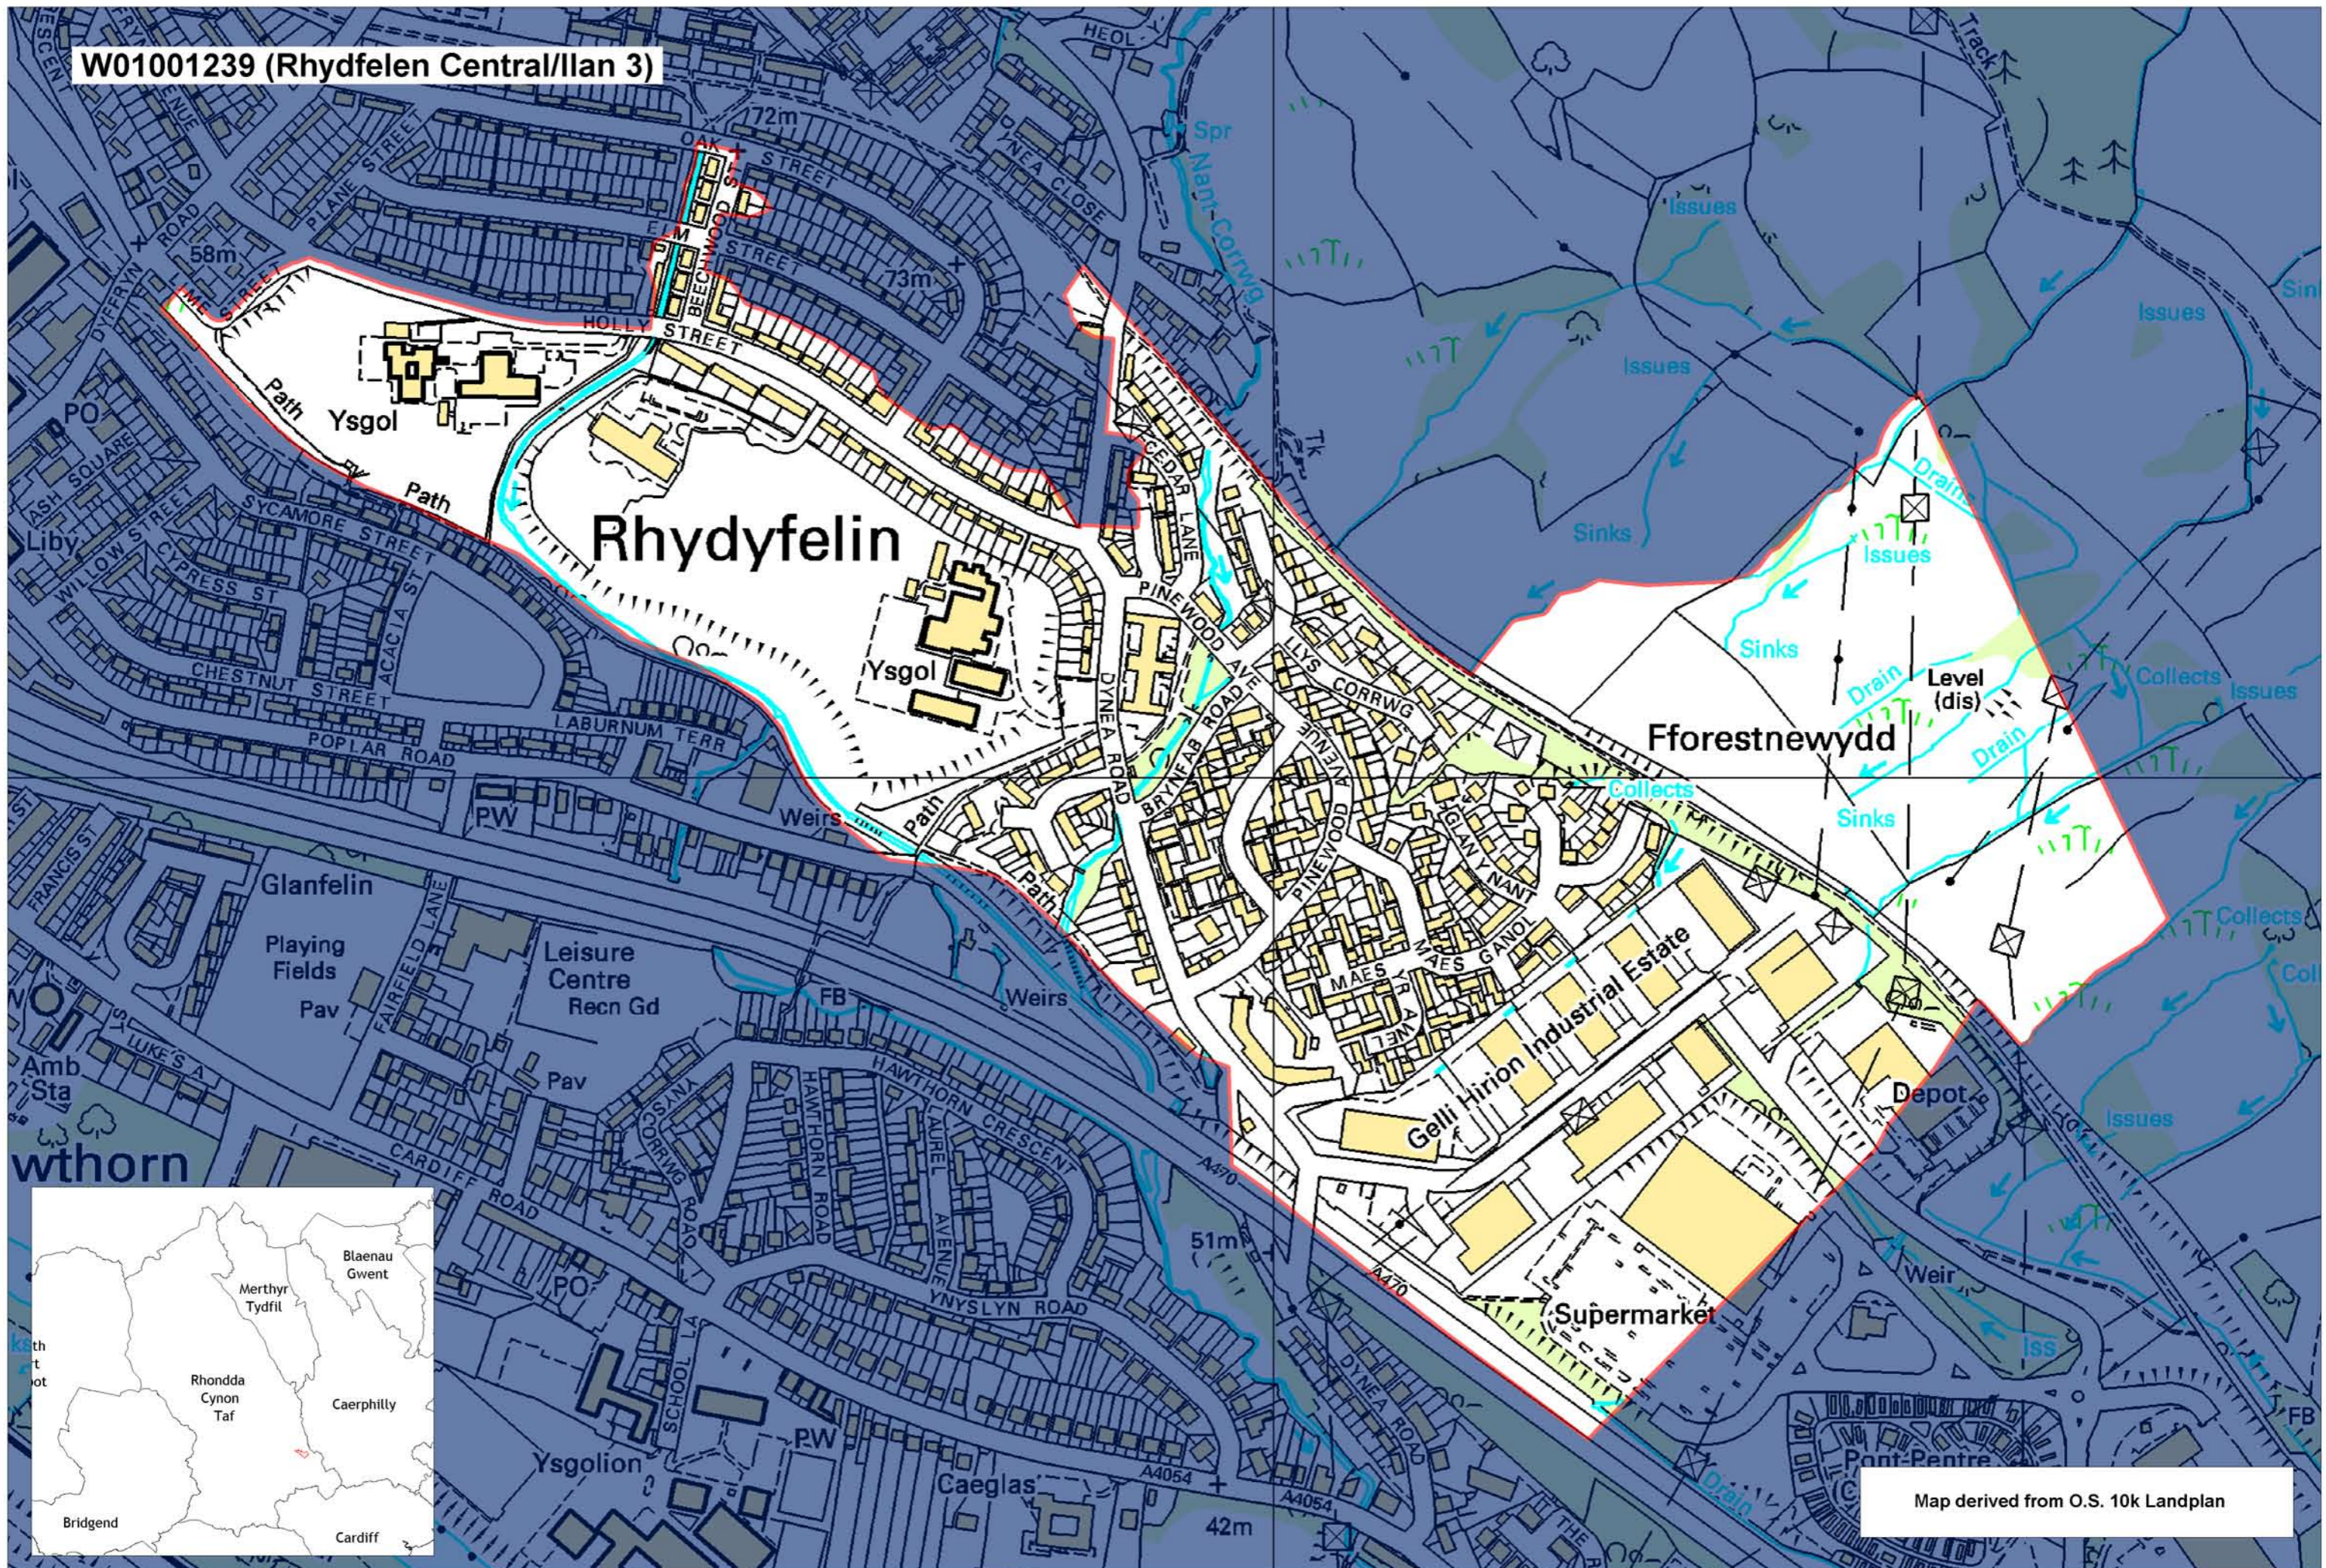

W01001239 (Rhydfelen Central/Ilan 3)

Map derived from O.S. 10k Landplan

This map is based upon the Ordnance Survey material with the permission of Ordnance Survey on behalf of The Controller of Her Majesty's Stationery Office. © Crown copyright 2008. Unauthorised reproduction infringes Crown copyright and may lead to prosecution or civil proceedings. Welsh Assembly Government. Licence Number: 100017916. Mae'r map hwn yn seiliedig ar ddeunydd yr Arolwg Ordnans gyda chaniatâd Arolwg Ordnans ar ran Rheolwr Lyfrfa Ei Mawrhydi. © Hawffraint y Goron 2008. Mae atgynhyrchu heb ganiatâd yn torri hawffraint y Goron a gall hyn arwain at erlyniad neu achos sifil. Llywodraeth Cynulliad Cymru. Rhif trwydded 100017916.

Produced by Cartographics, Statistical Directorate, Welsh Assembly Government. Cynhyrchwyd gan Cartograffeg, Y Gyfarwyddiaeth Ystadegol, Llywodraeth Cynulliad Cymru.