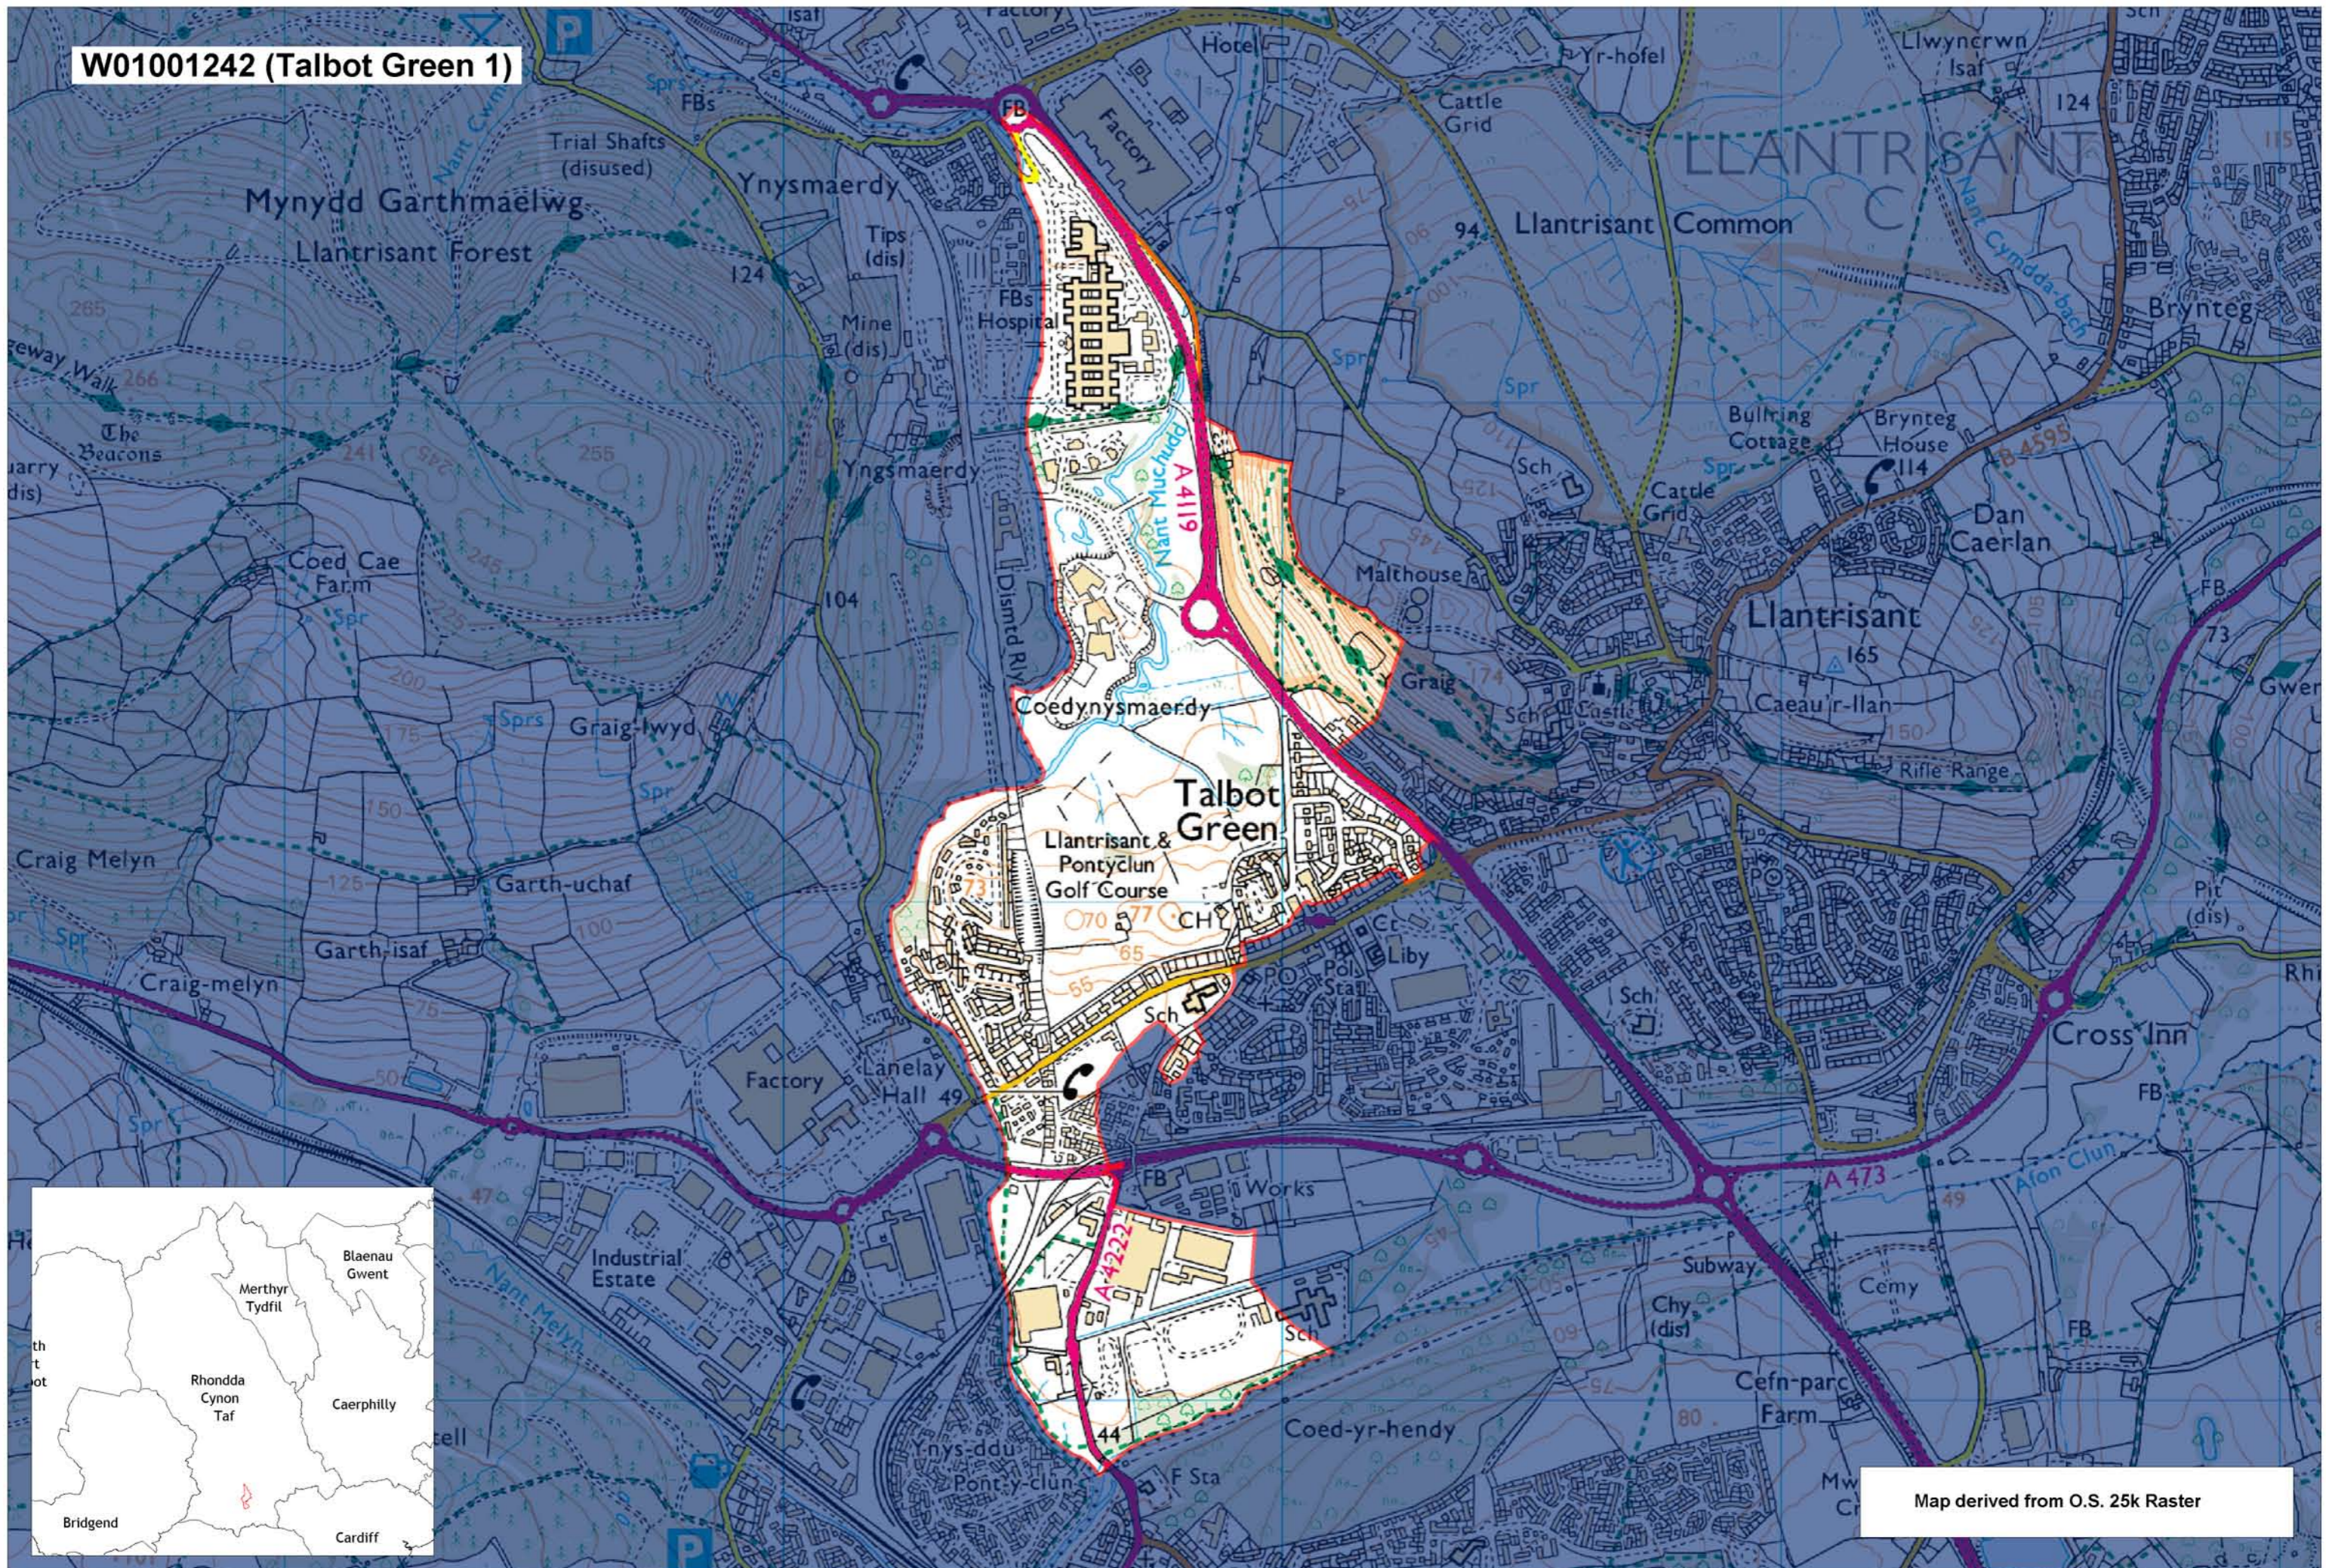

W01001242 (Talbot Green 1)

Map derived from O.S. 25k Raster

This map is based upon the Ordnance Survey material with the permission of Ordnance Survey on behalf of The Controller of Her Majesty's Stationery Office. © Crown copyright 2008. Unauthorised reproduction infringes Crown copyright and may lead to prosecution or civil proceedings. Welsh Assembly Government. Licence Number: 100017916
 Mae'r map hwn yn seiliedig ar ddeunydd yr Arolwg Ordnans gyda chaniatâd Arolwg Ordnans ar ran Rheolwr Llyfrau Ei Mawrhydi. © Hawffraint y Goron 2008.
 Mae atgynhyrchu heb ganiatâd yn torri hawffraint y Goron a gall hyn arwain at erlyniad neu achos sifil. Llywodraeth Cynulliad Cymru. Rhif trwydded 100017916.

Produced by Cartographics, Statistical Directorate, Welsh Assembly Government
 Cynhyrchwyd gan Cartograffeg, Y Gyfarwyddiaeth Ystadegol, Llywodraeth Cynulliad Cymru