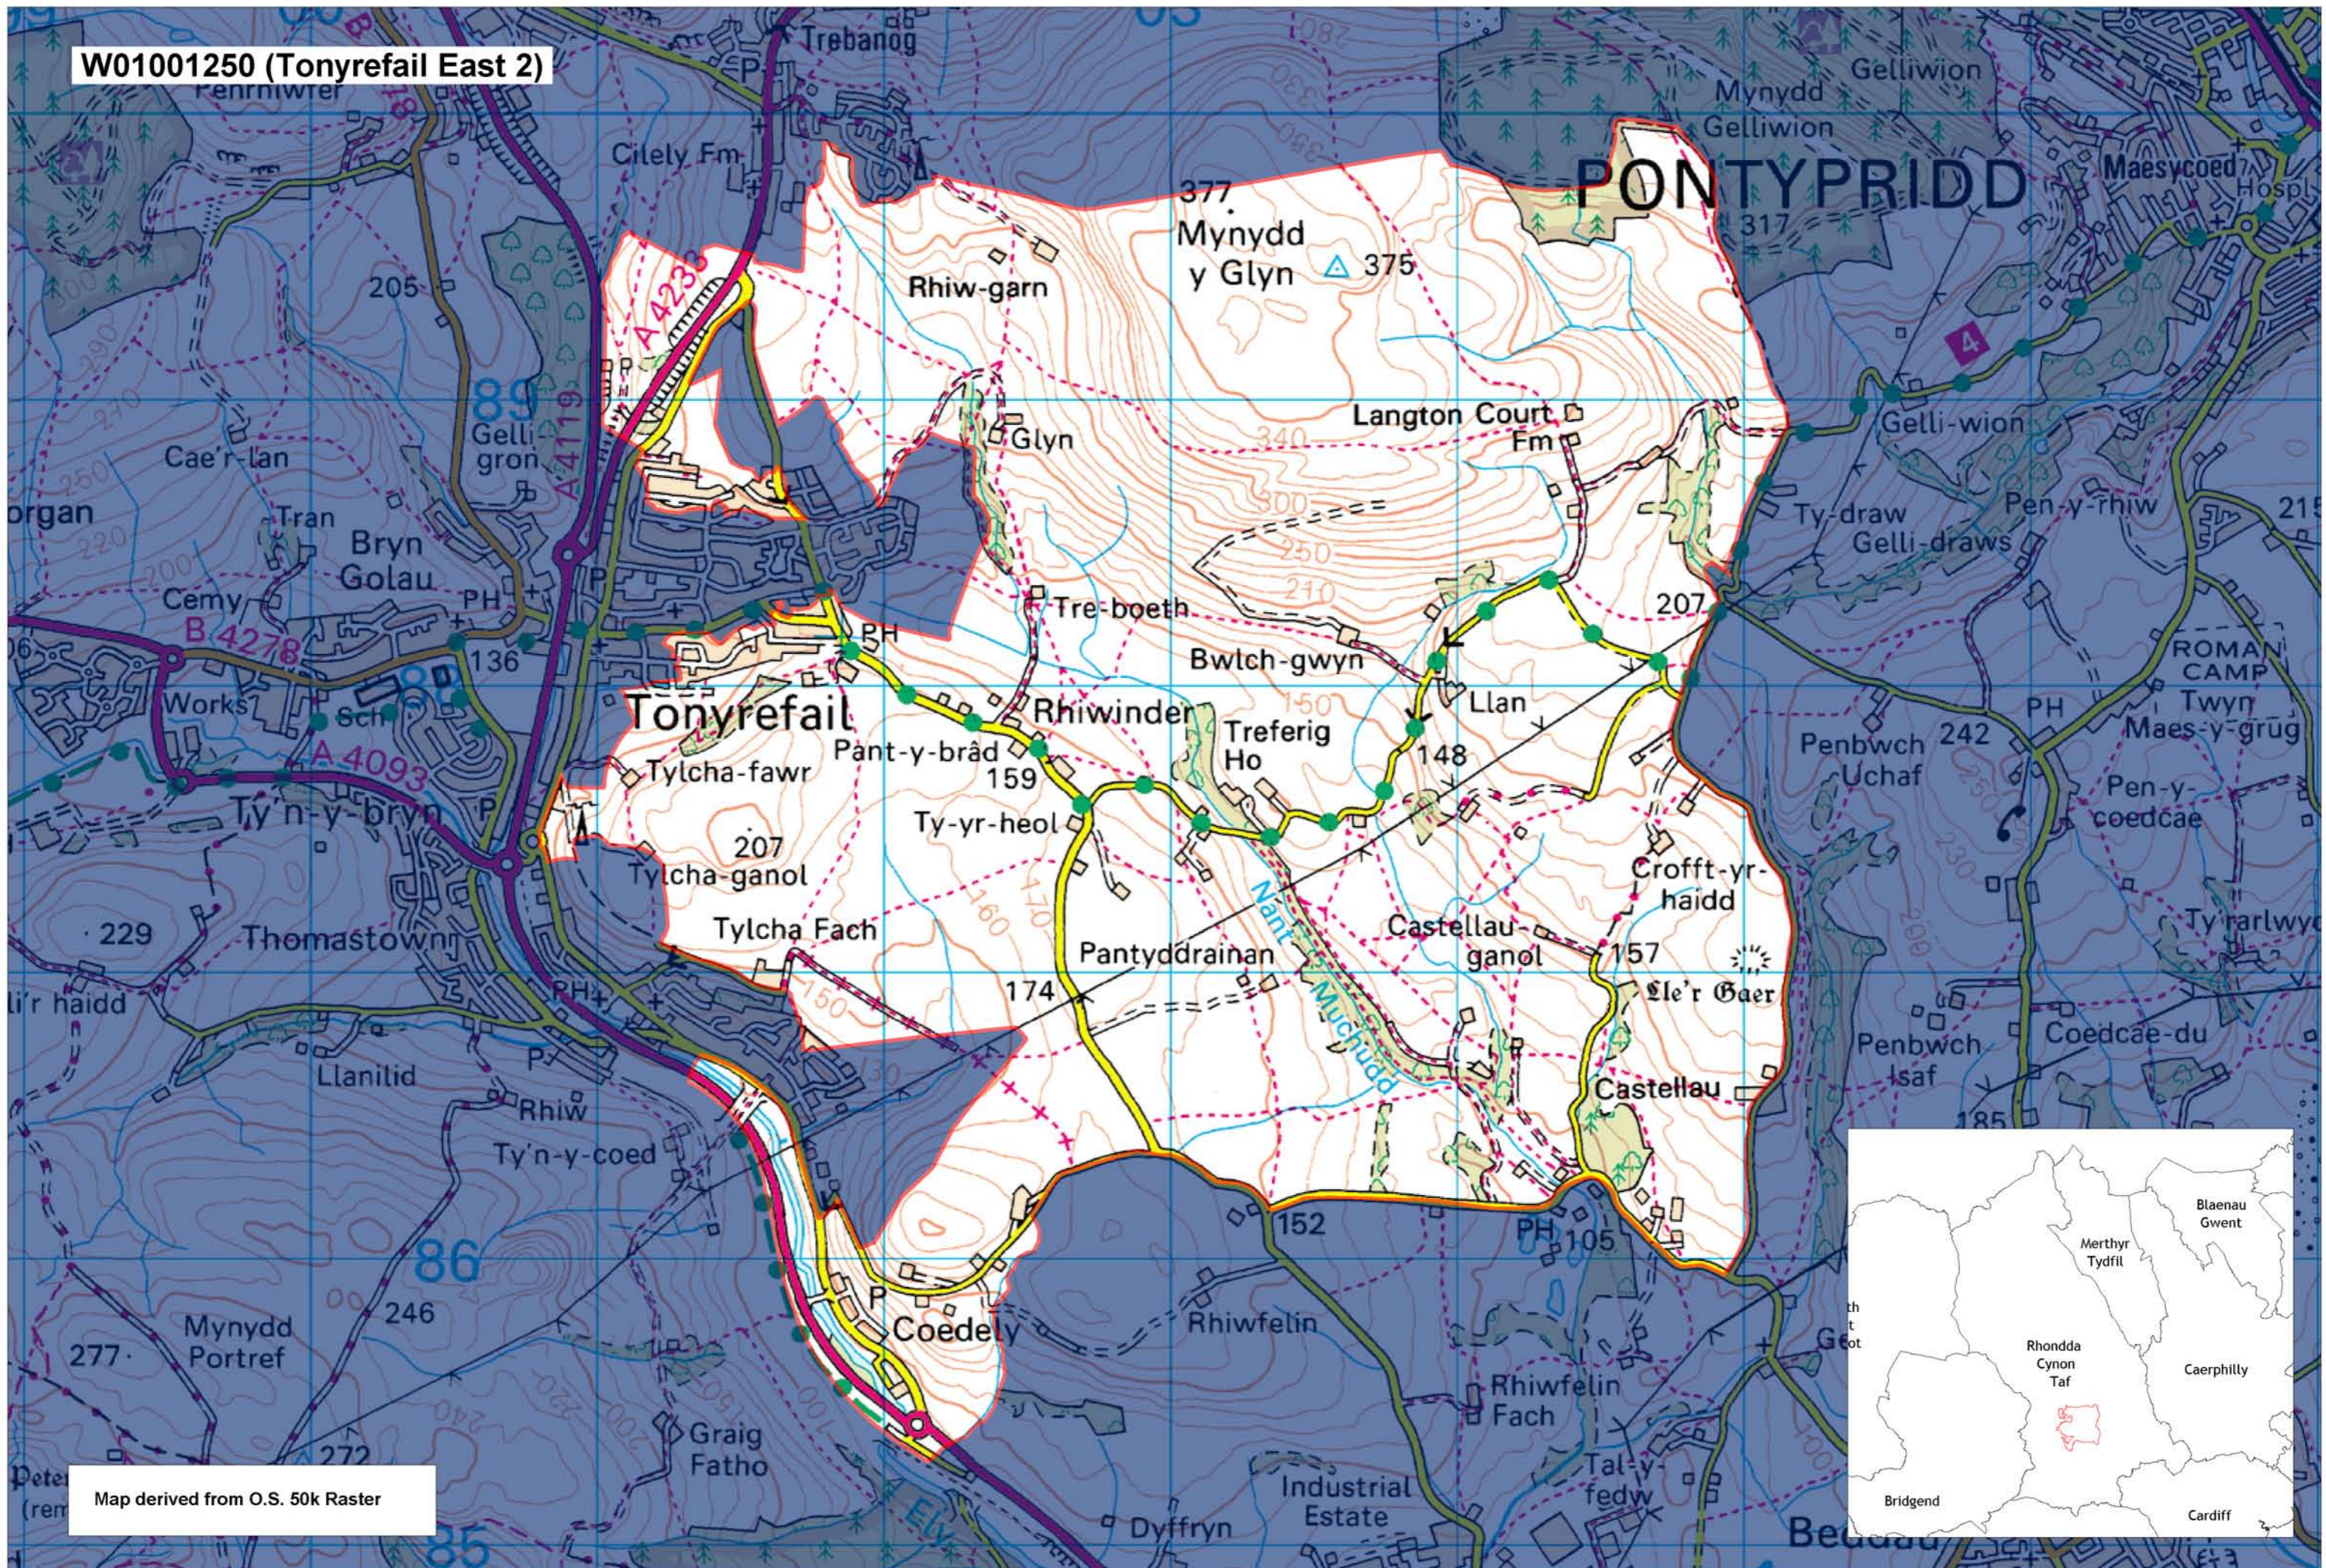

W01001250 (Tonyrefail East 2)

Map derived from O.S. 50k Raster