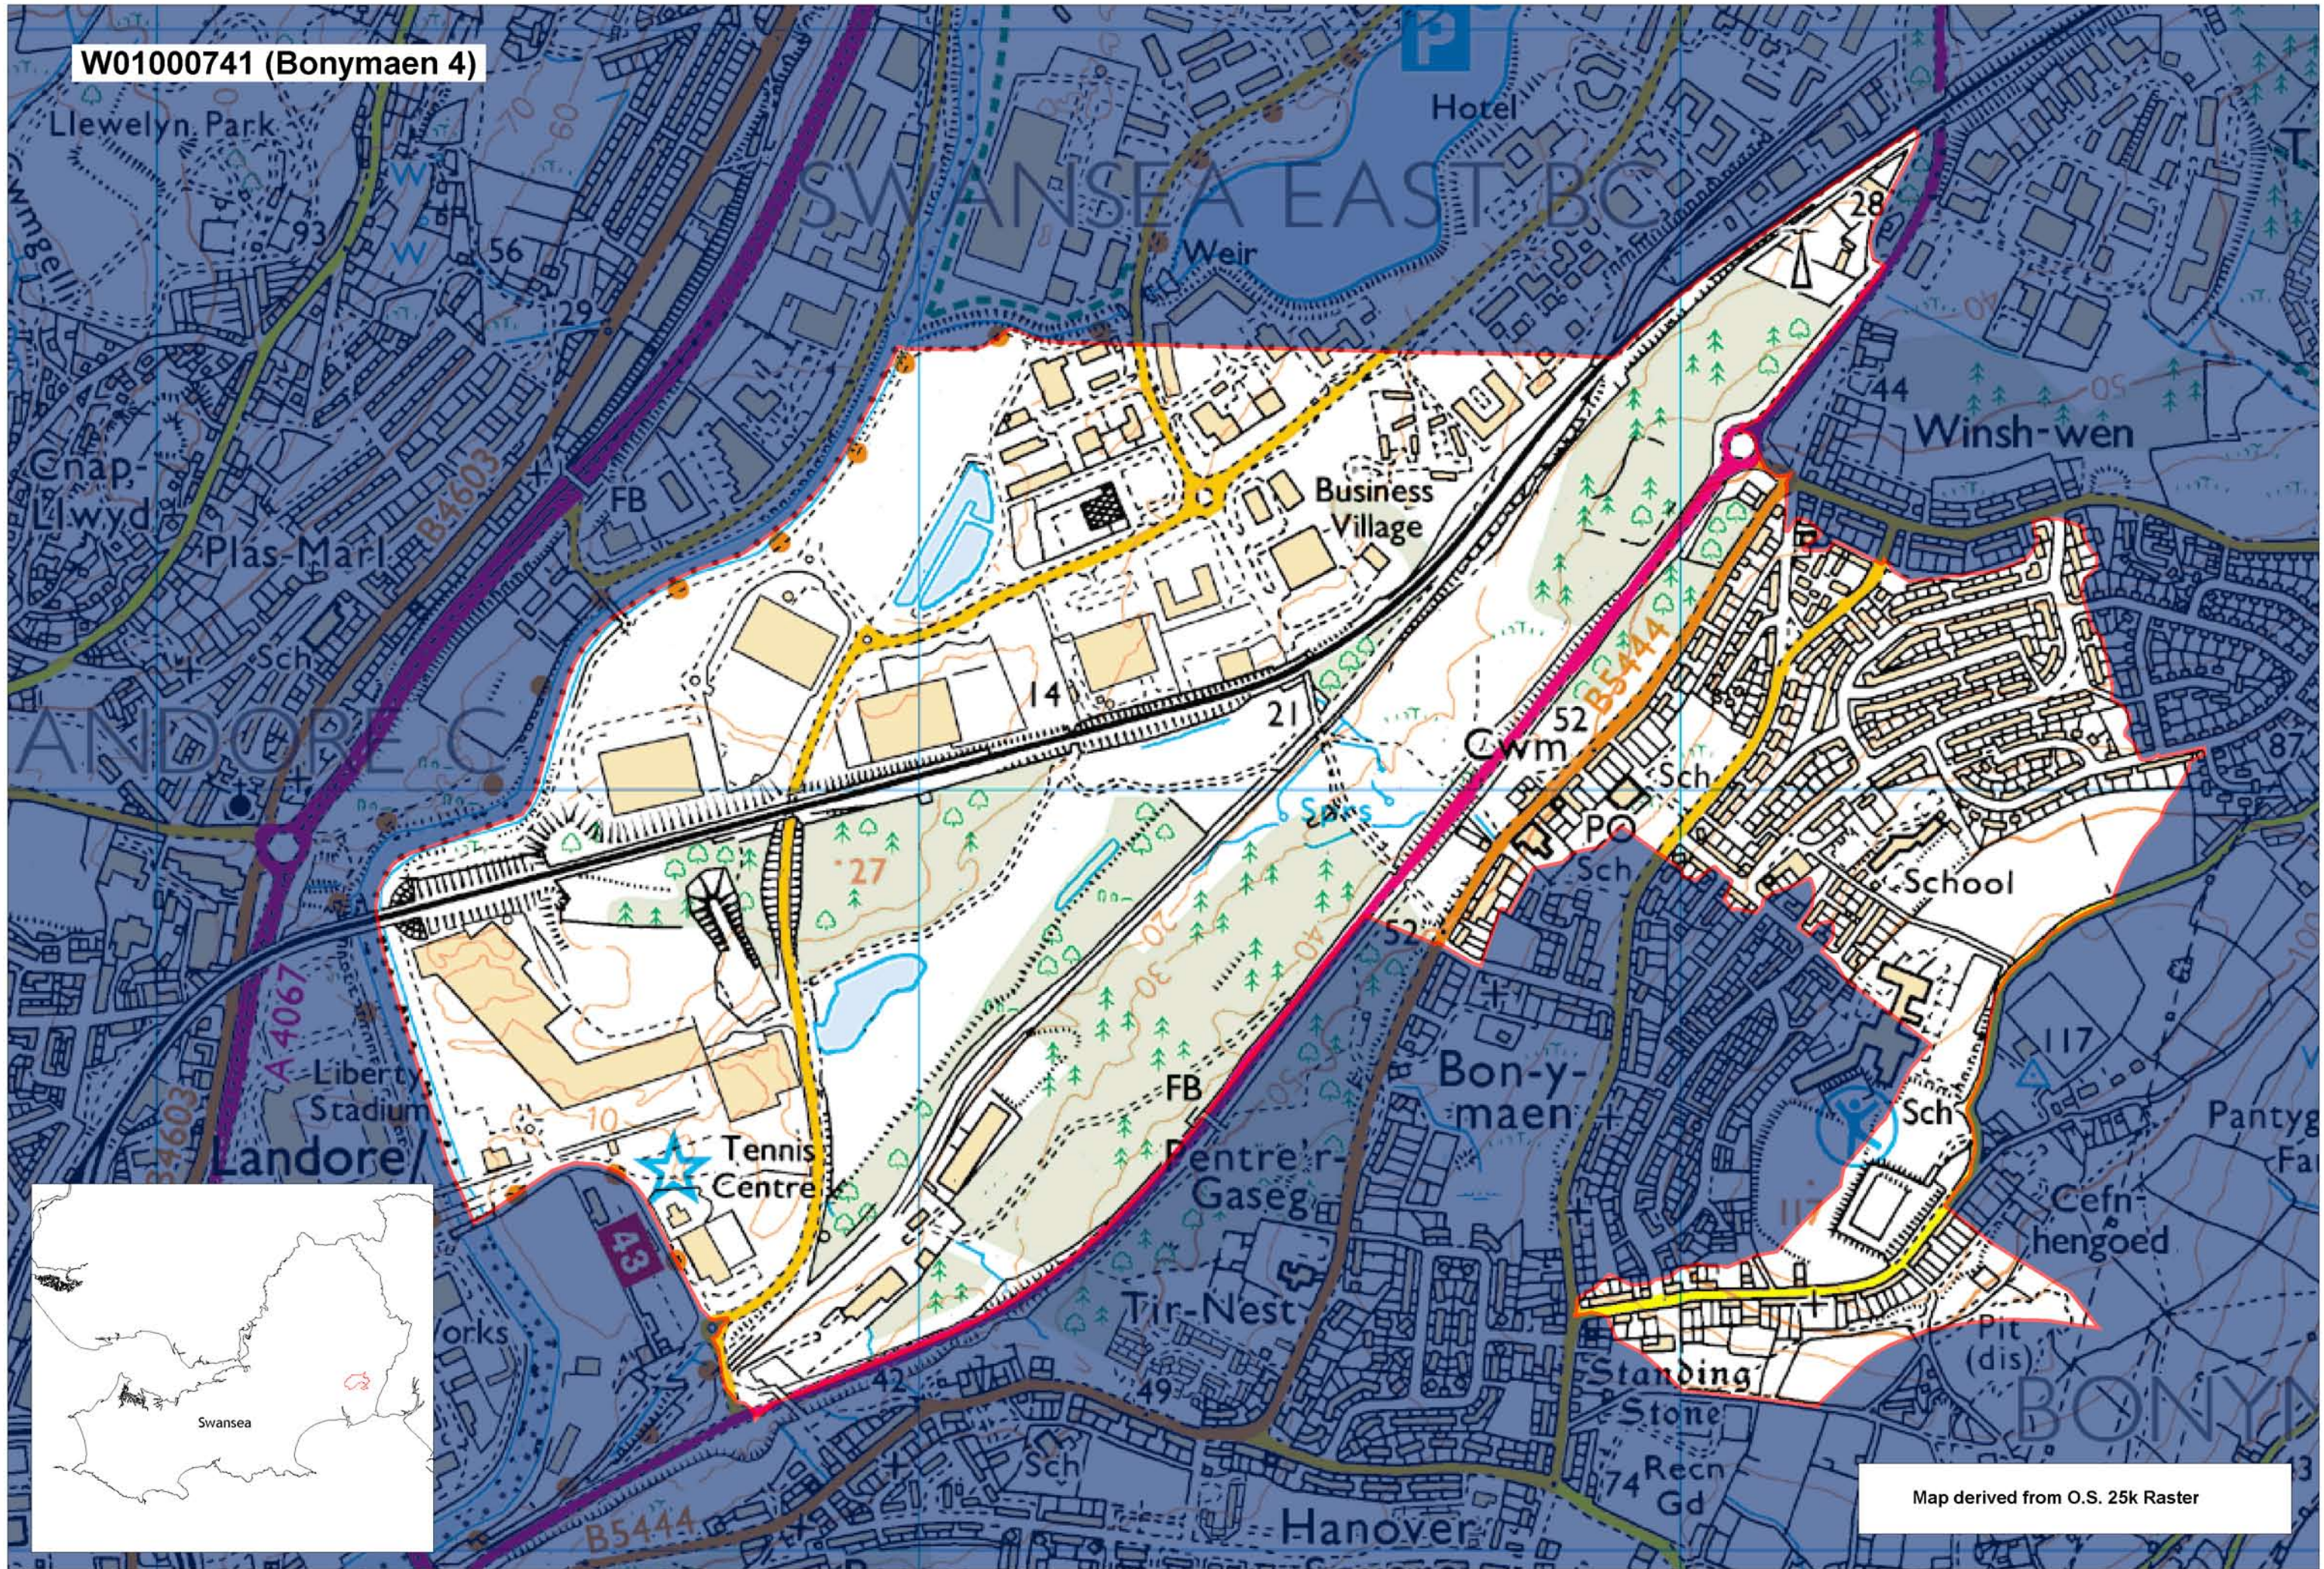

W01000741 (Bonymaen 4)

Map derived from O.S. 25k Raster