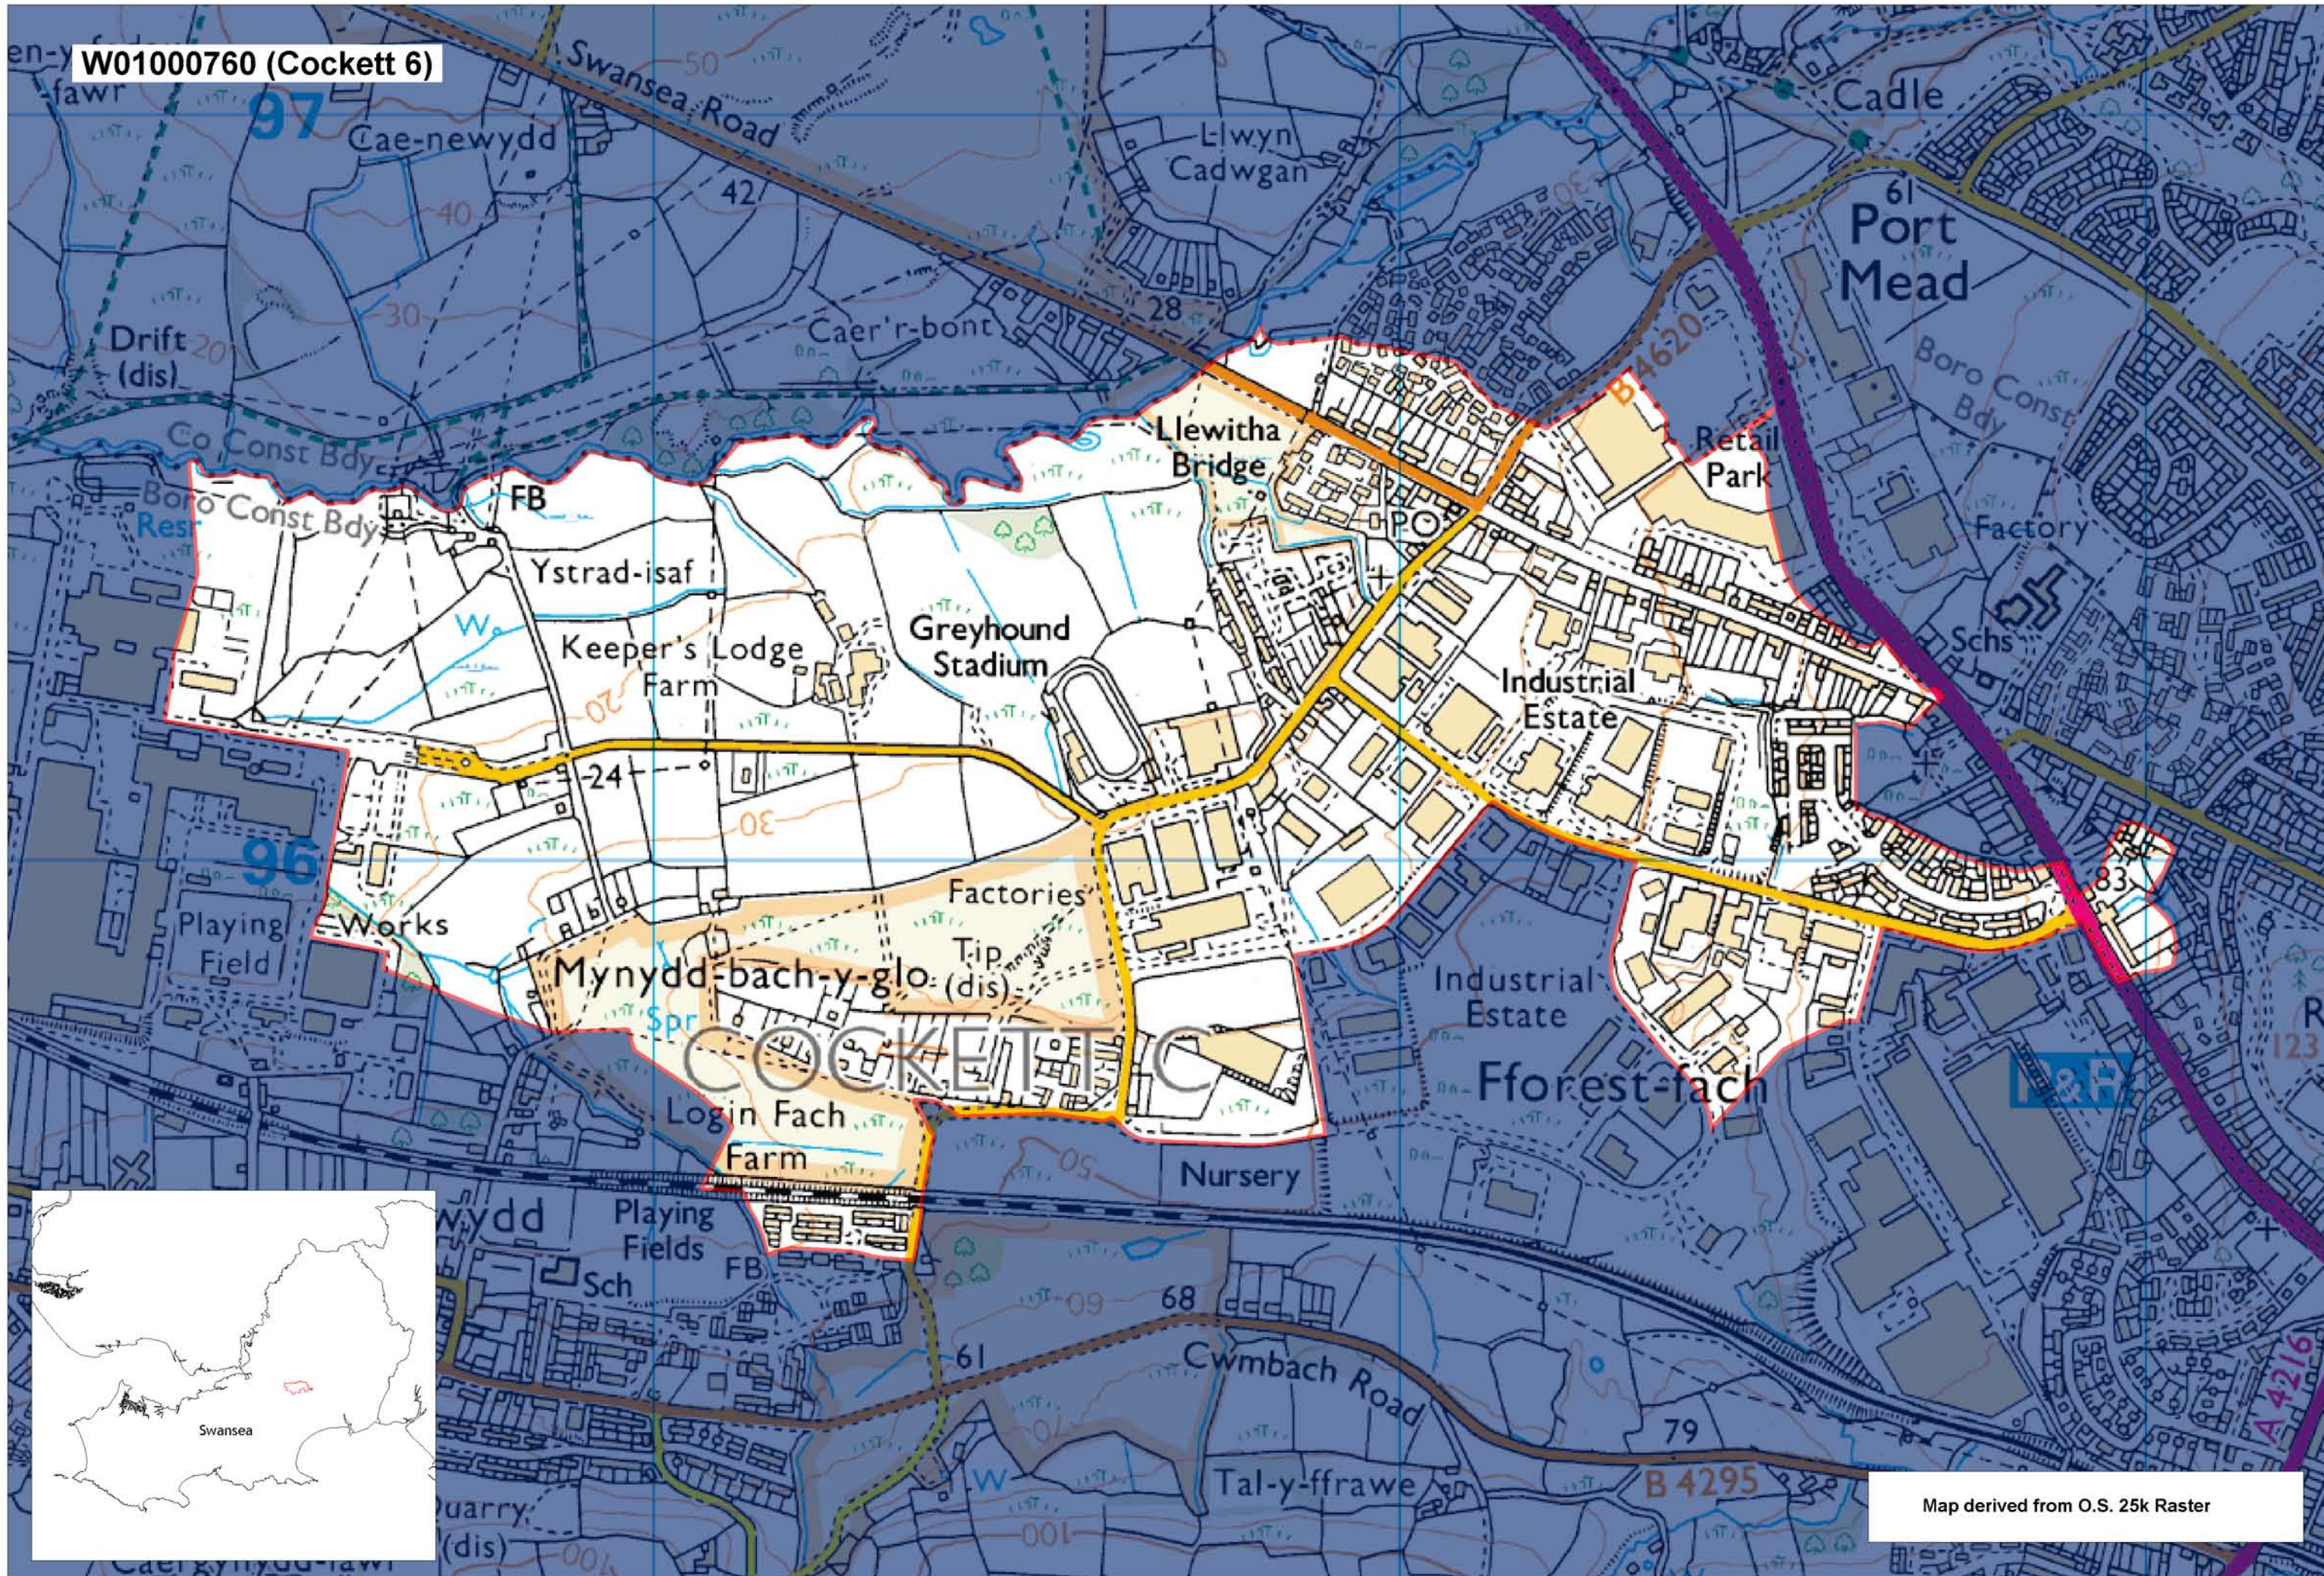

W01000760 (Cockett 6)

Map derived from O.S. 25k Raster