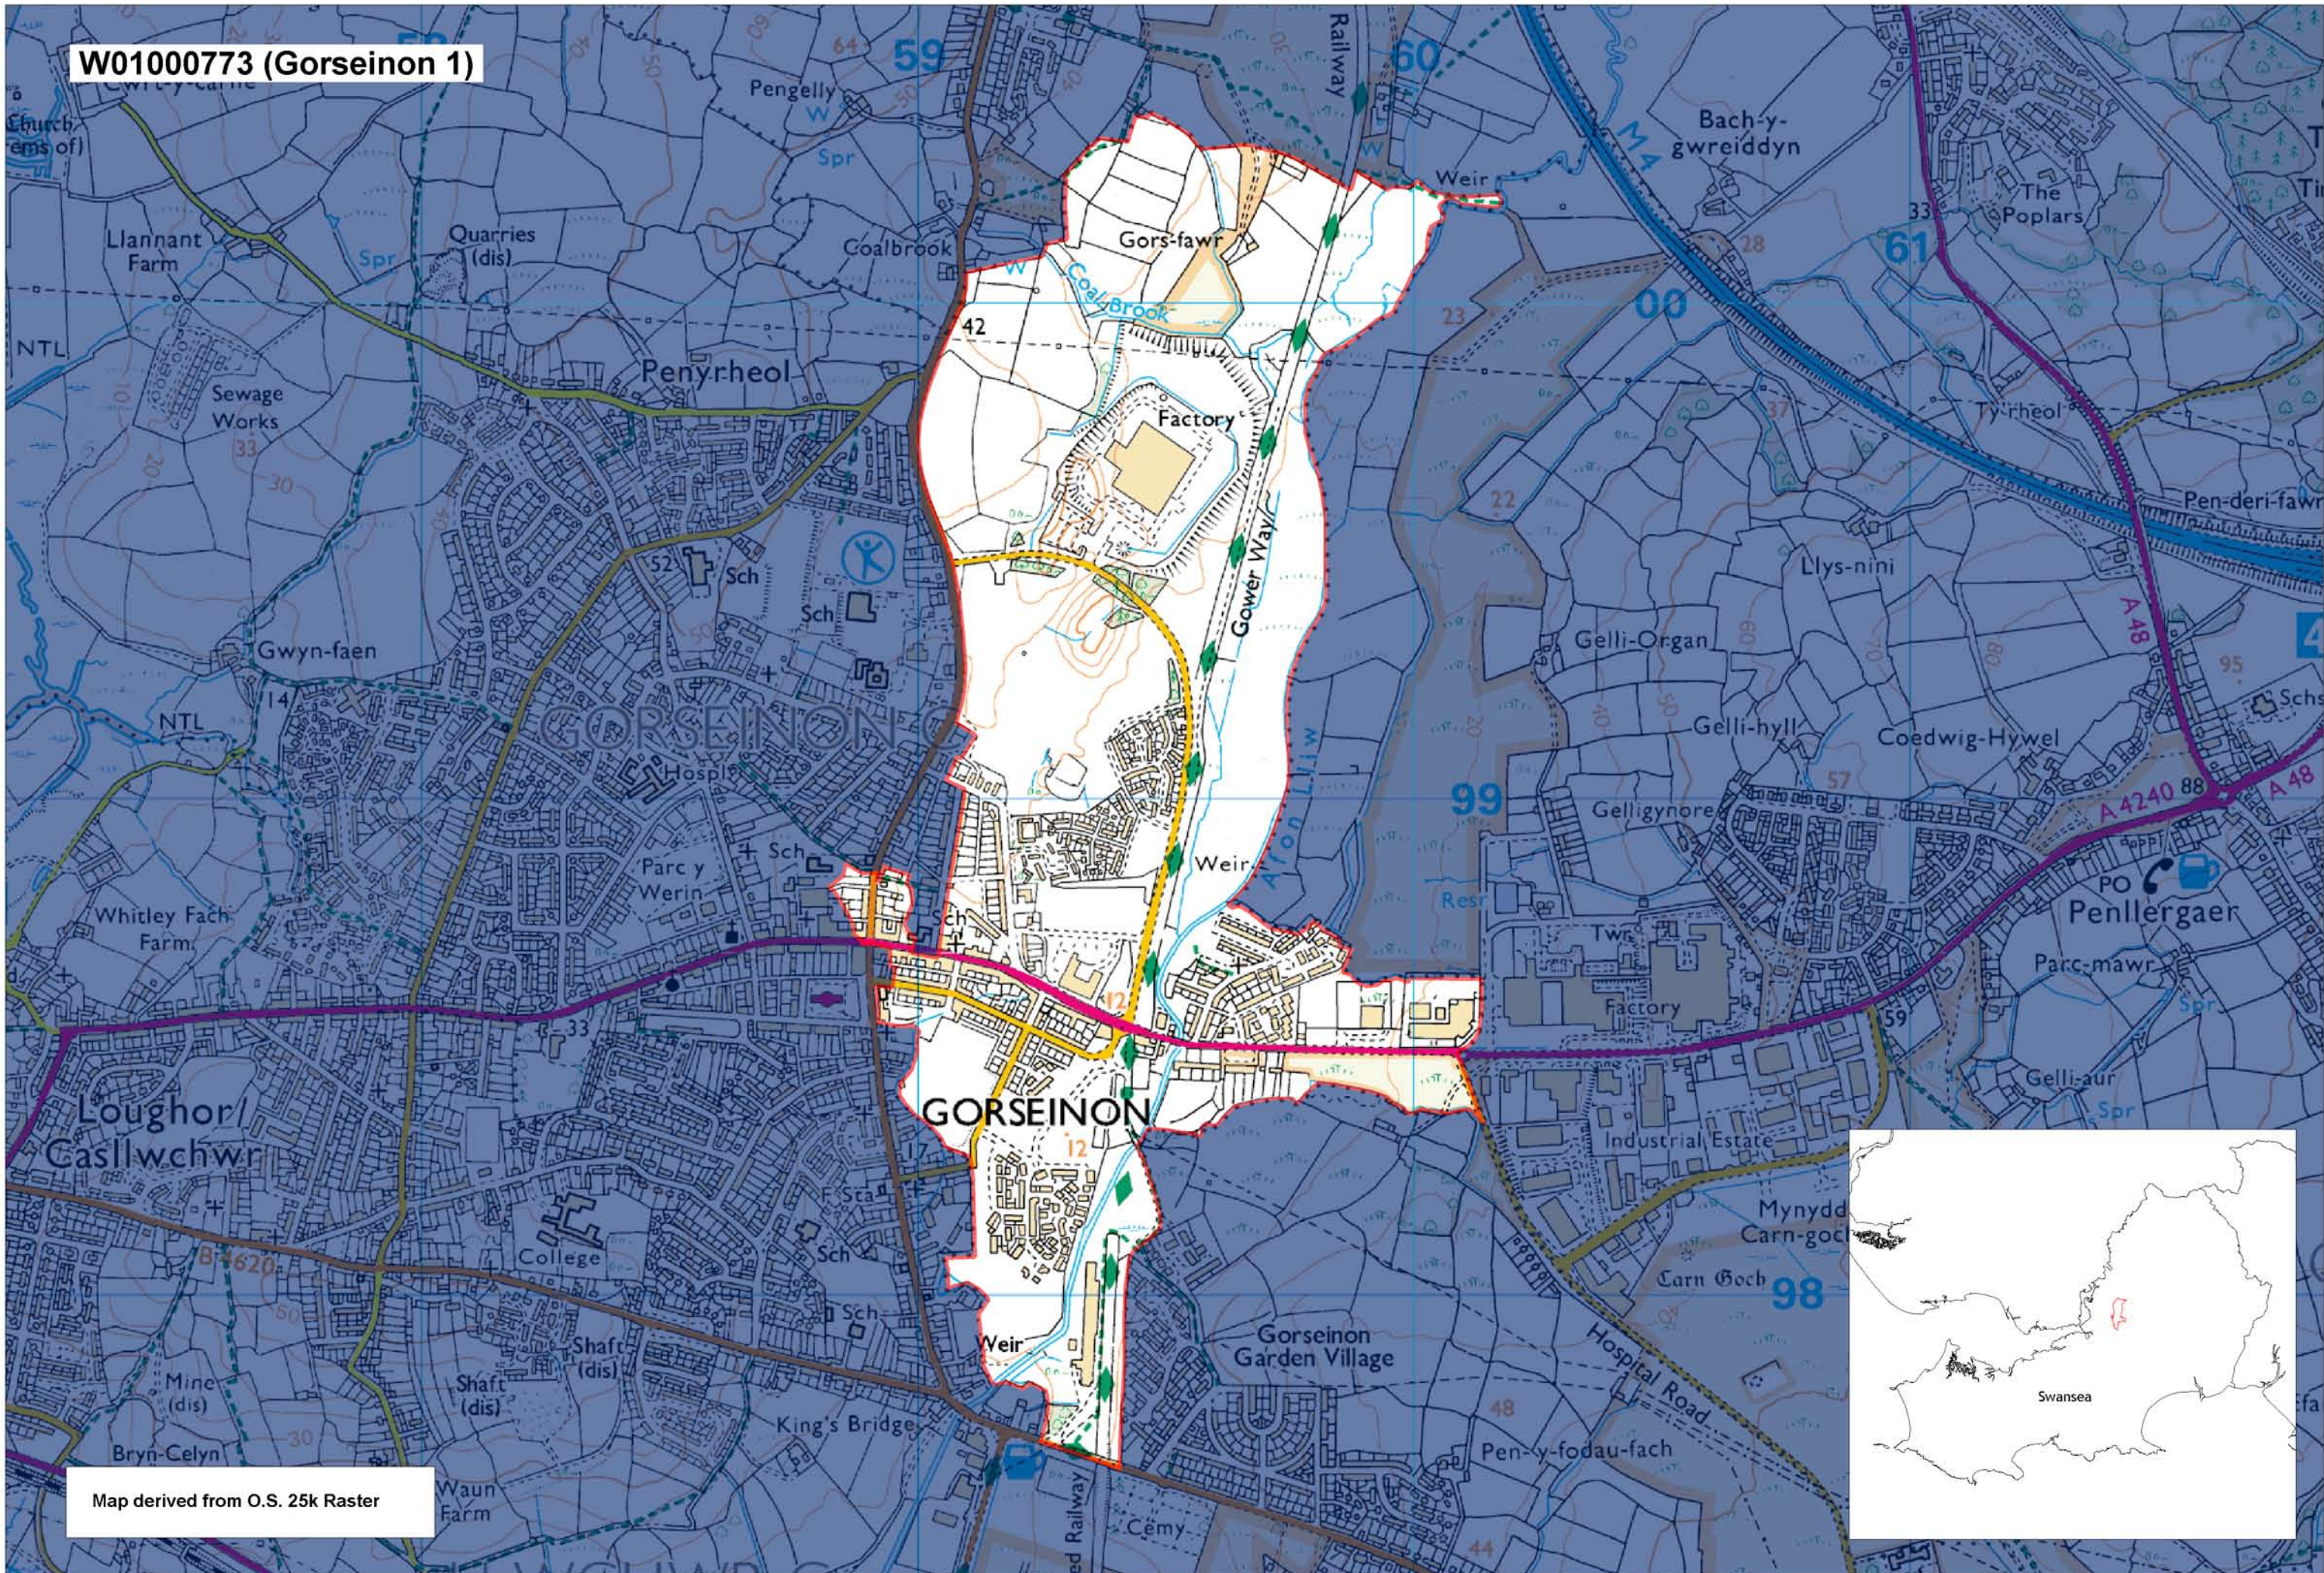

W01000773 (Gorseinon 1)

Map derived from O.S. 25k Raster