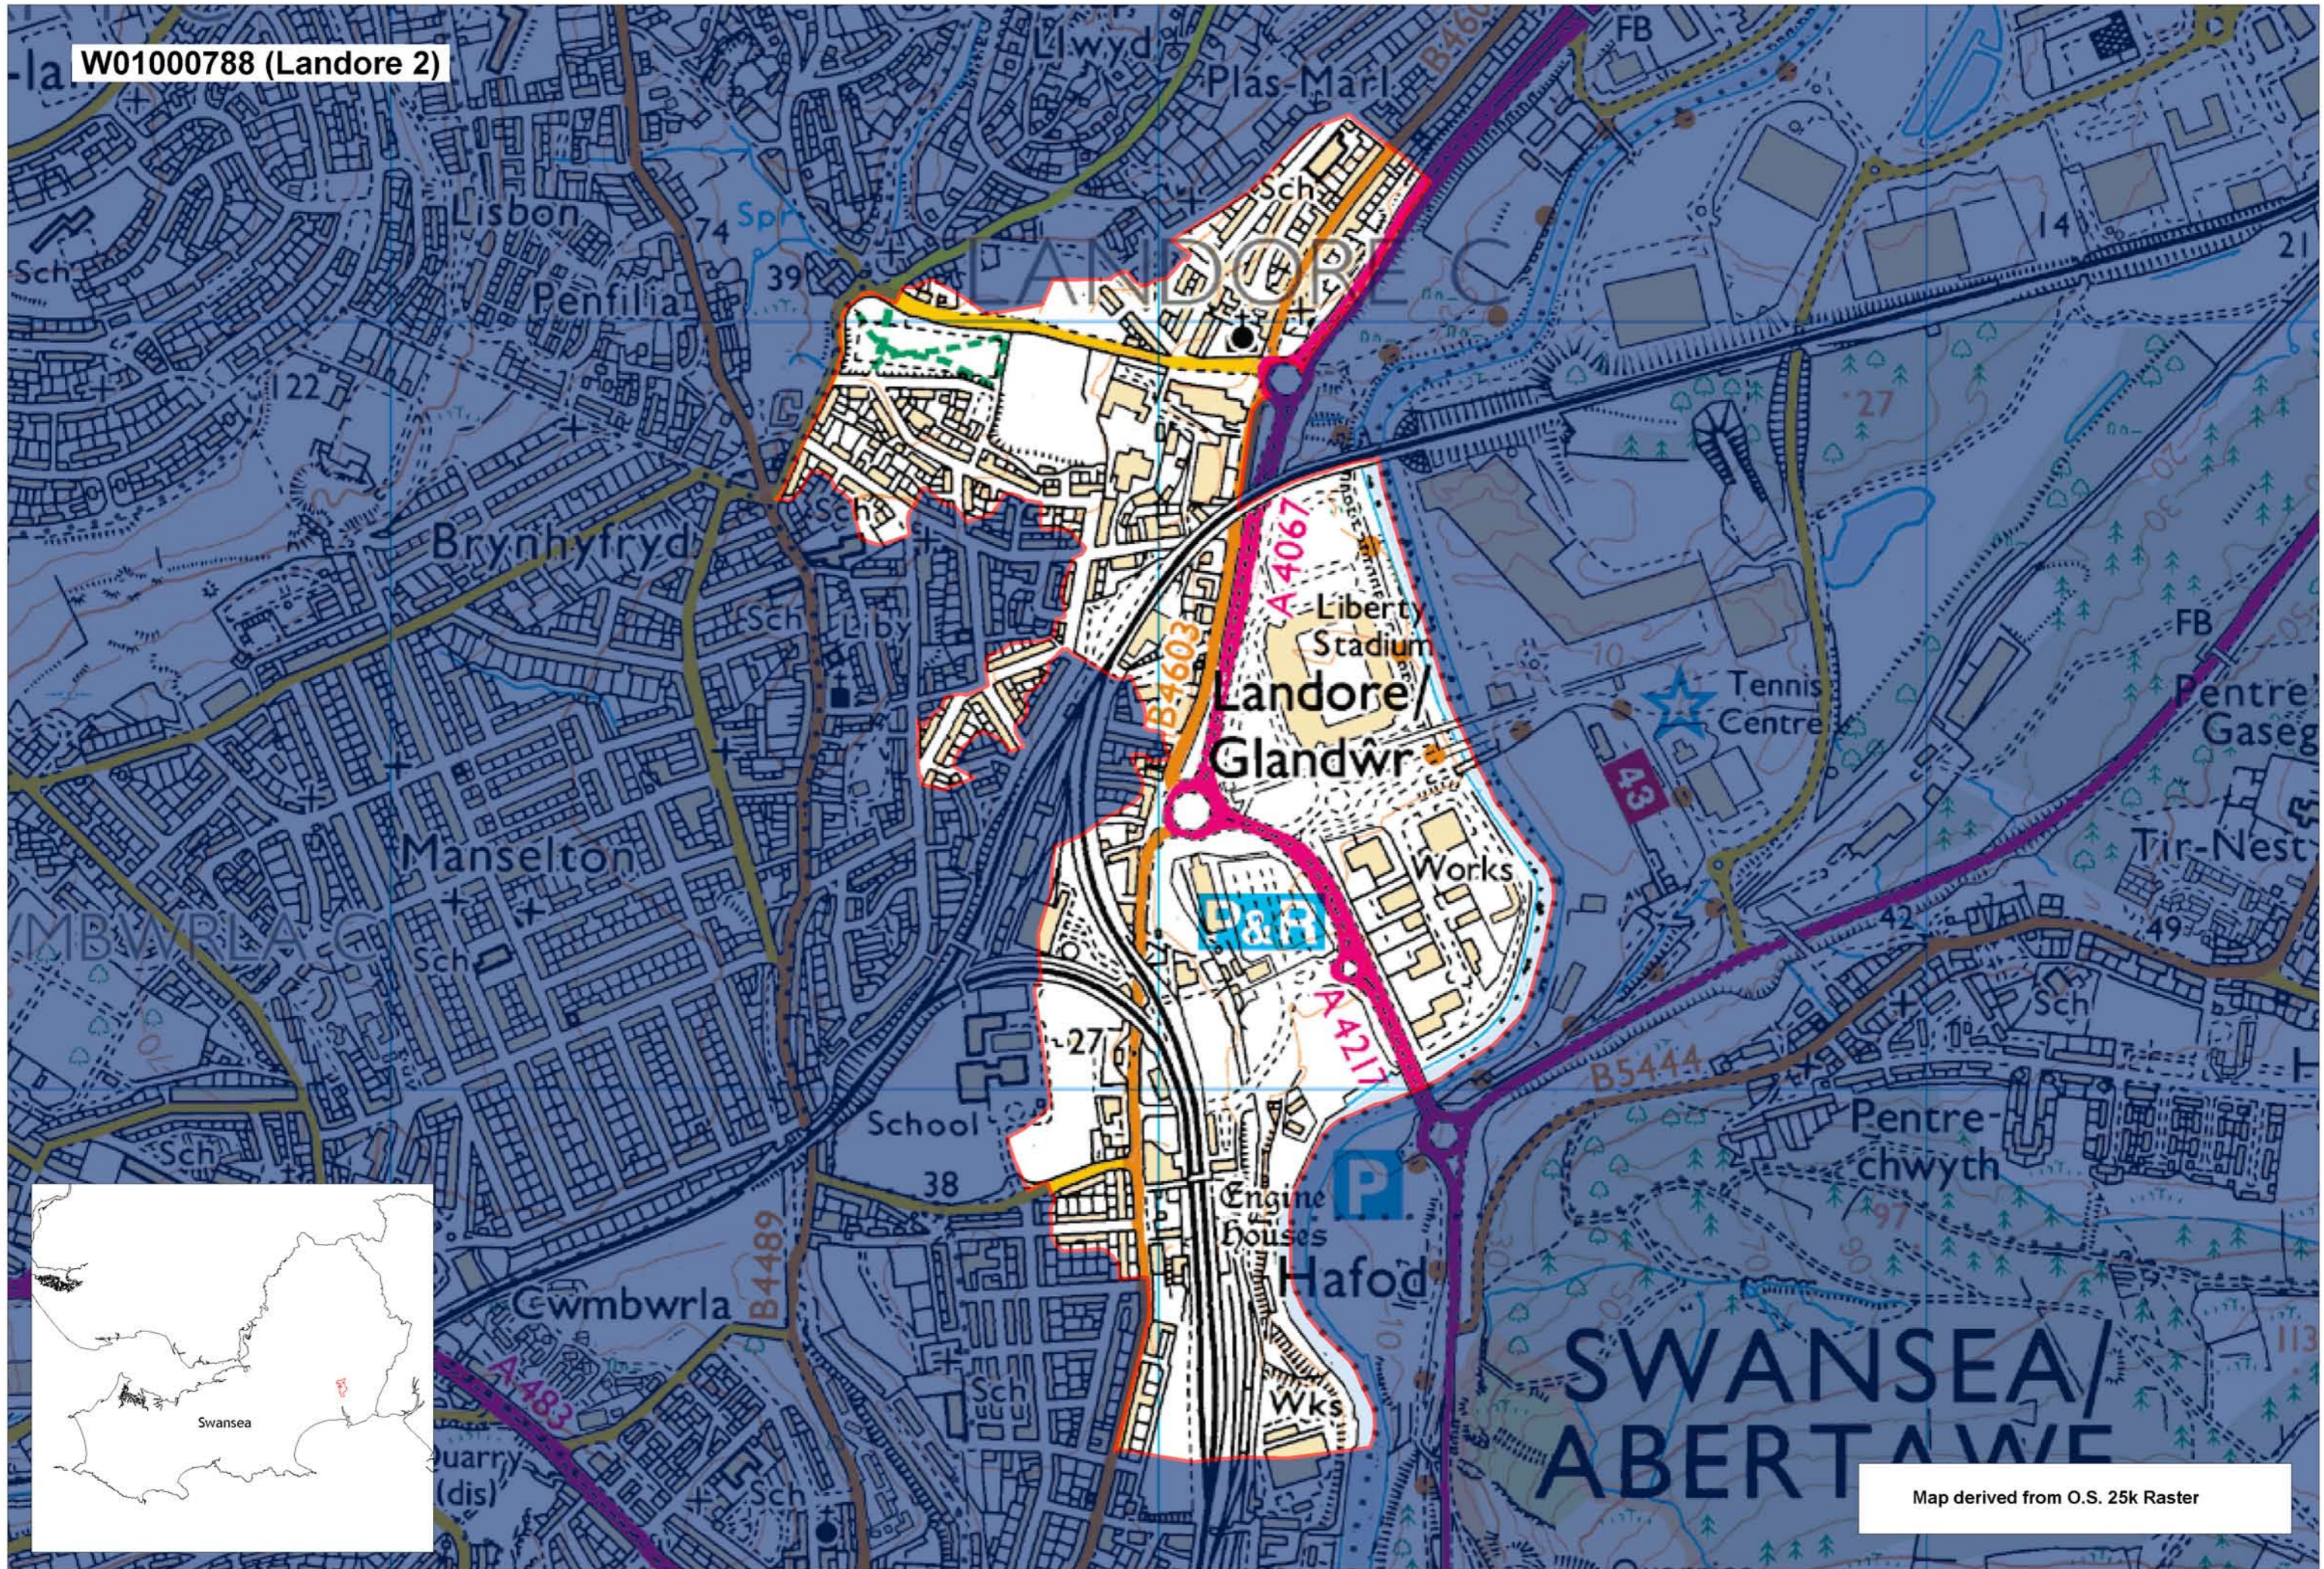

W01000788 (Landore 2)

Map derived from O.S. 25k Raster

Produced by Cartographics, Statistical Directorate, Welsh Assembly Government. Cynhyrchwyd gan Cartograffeg, Y Gytarwyddiaeth Ystadegol, Llywodraeth Cynulliad Cymru.