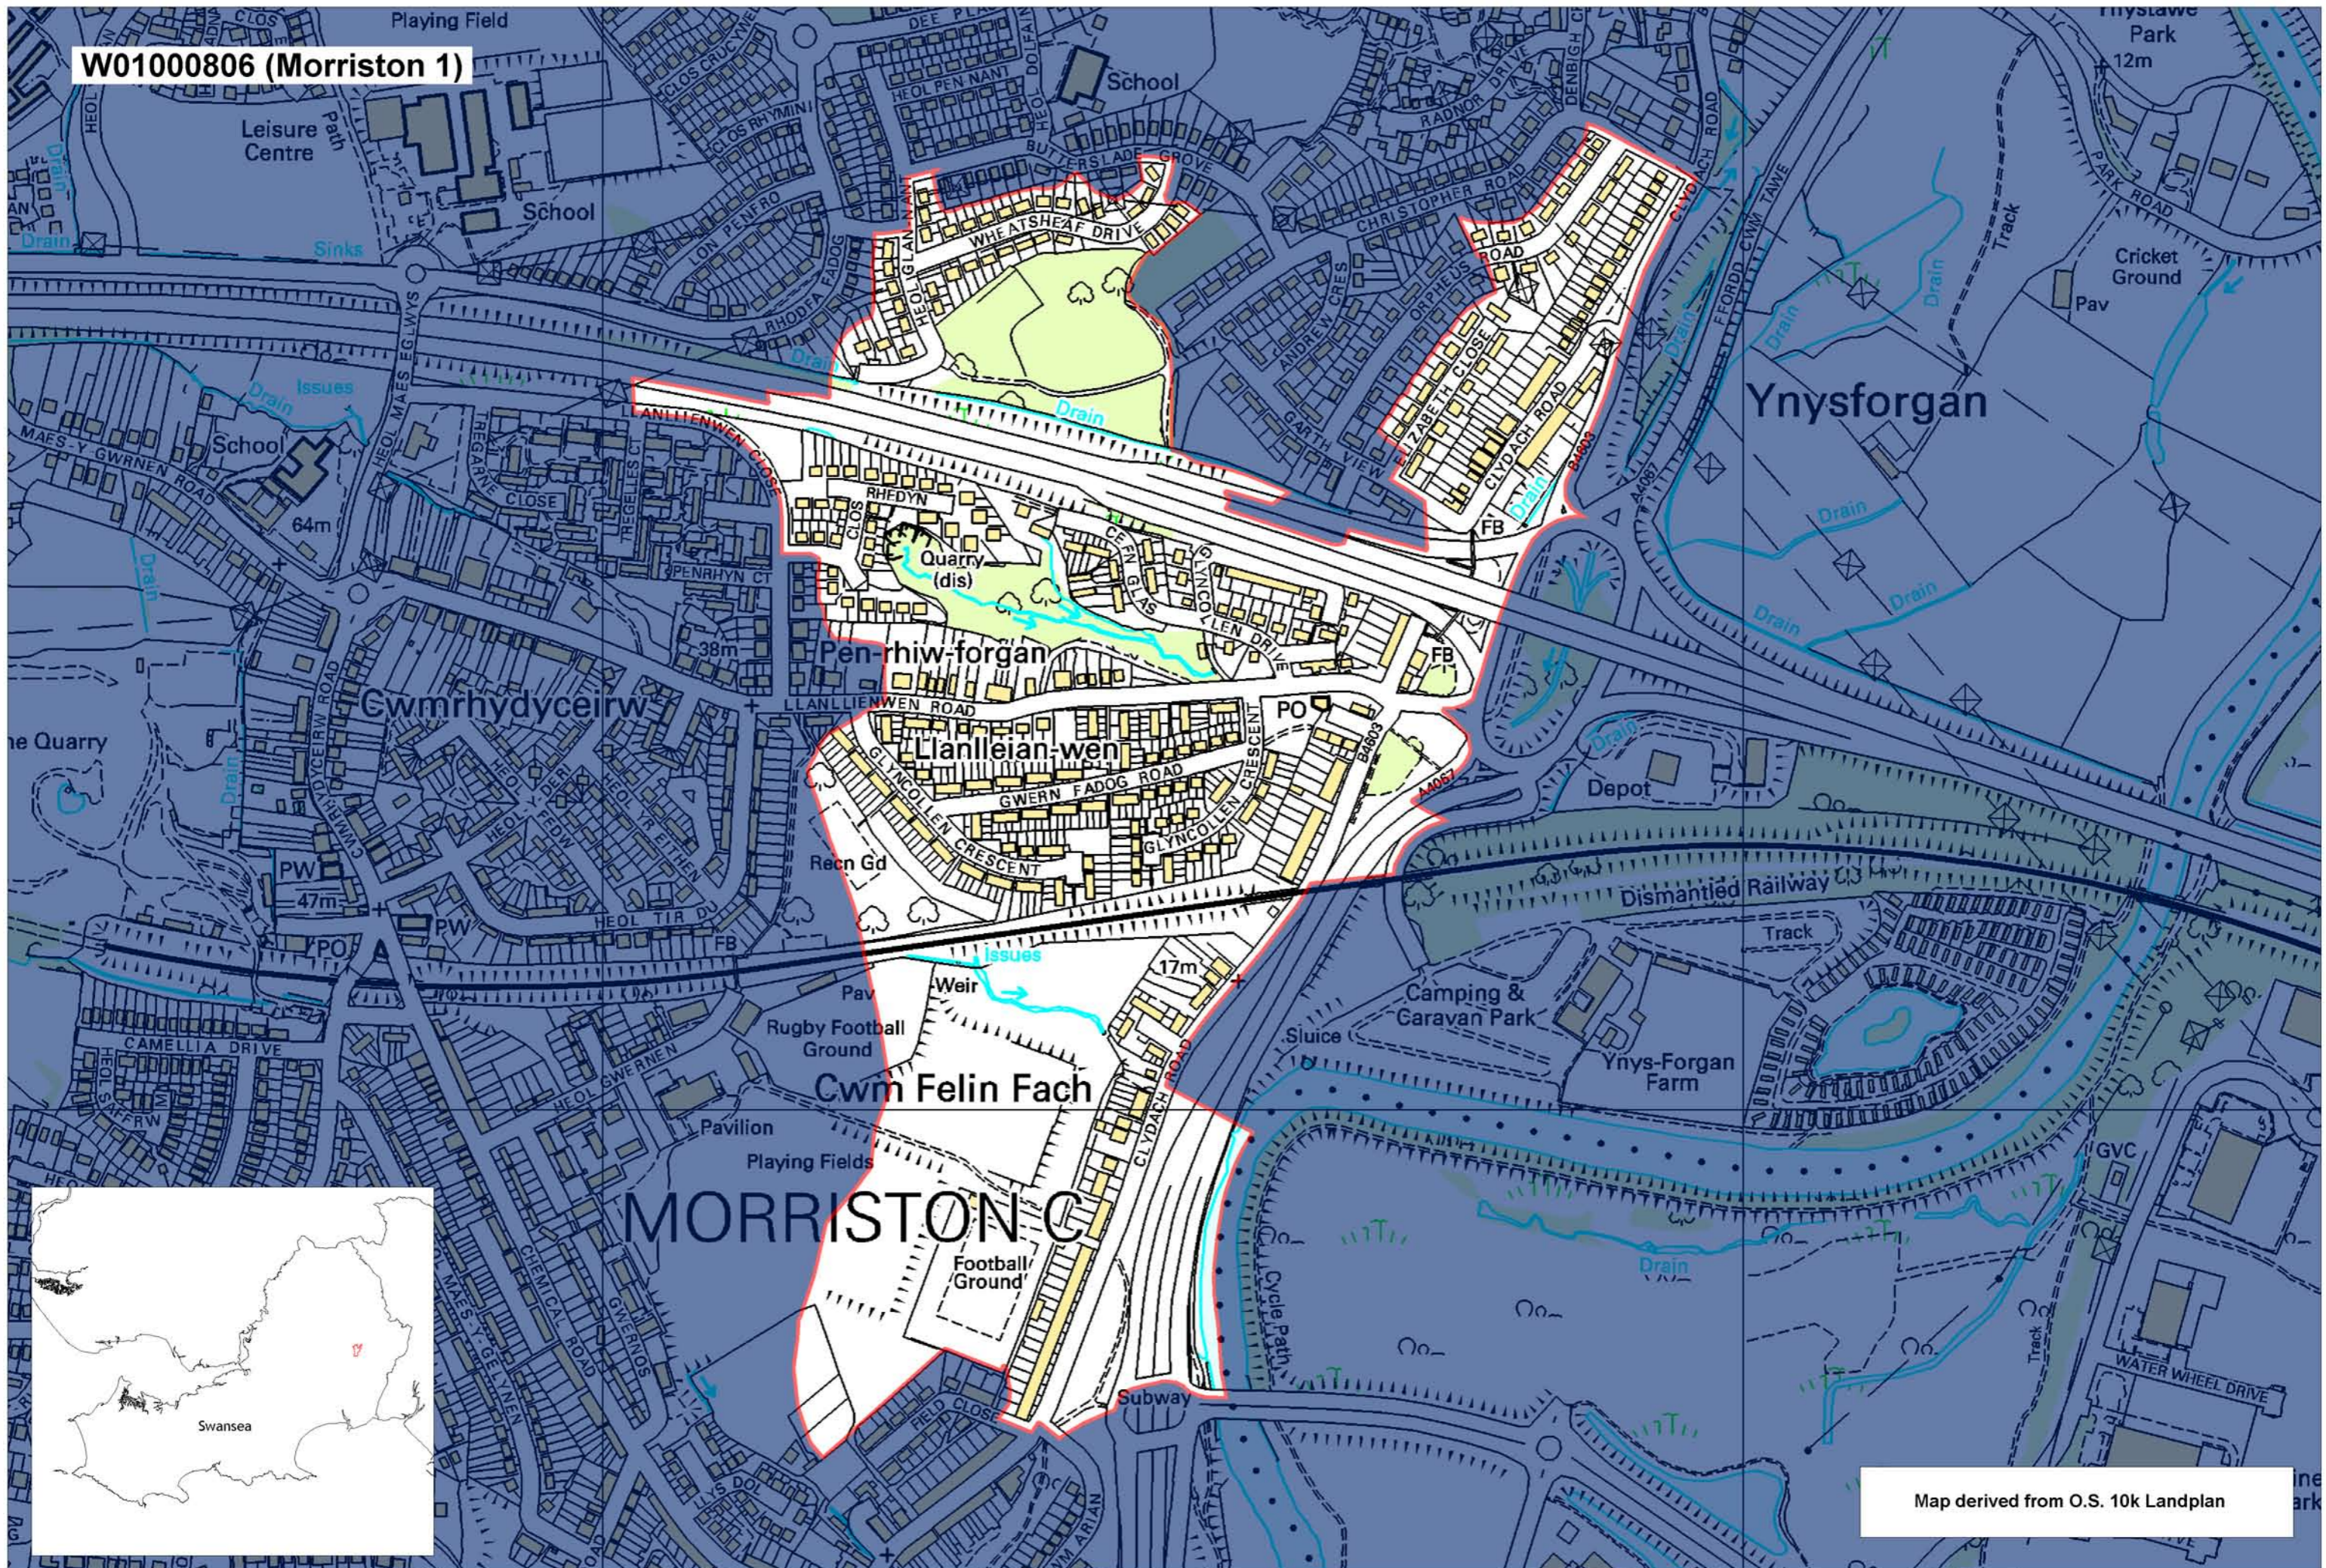

W01000806 (Morrison 1)

Map derived from O.S. 10k Landplan

This map is based upon the Ordnance Survey material with the permission of Ordnance Survey on behalf of The Controller of Her Majesty's Stationery Office. © Crown copyright 2008. Unauthorised reproduction infringes Crown copyright and may lead to prosecution or civil proceedings. Welsh Assembly Government. Licence Number: 100017916. Mae'r map hwn yn seiliedig ar ddeunydd yr Arolwg Ordnans gyda chaniatâd Arolwg Ordnans ar ran Rheolwr Lyfrau Ei Mawrhydi. © Hawffraint y Goron 2008. Mae atgynhyrchu heb ganiatâd yn torri hawffraint y Goron a gall hyn arwain at erlyniad neu achos sifil. Llywodraeth Cynulliad Cymru. Rhif trwydded 100017916.

Produced by Cartographics, Statistical Directorate, Welsh Assembly Government. Cynhyrchwyd gan Cartograffeg, Y Gyfarwyddiaeth Ystadegol, Llywodraeth Cynulliad Cymru.