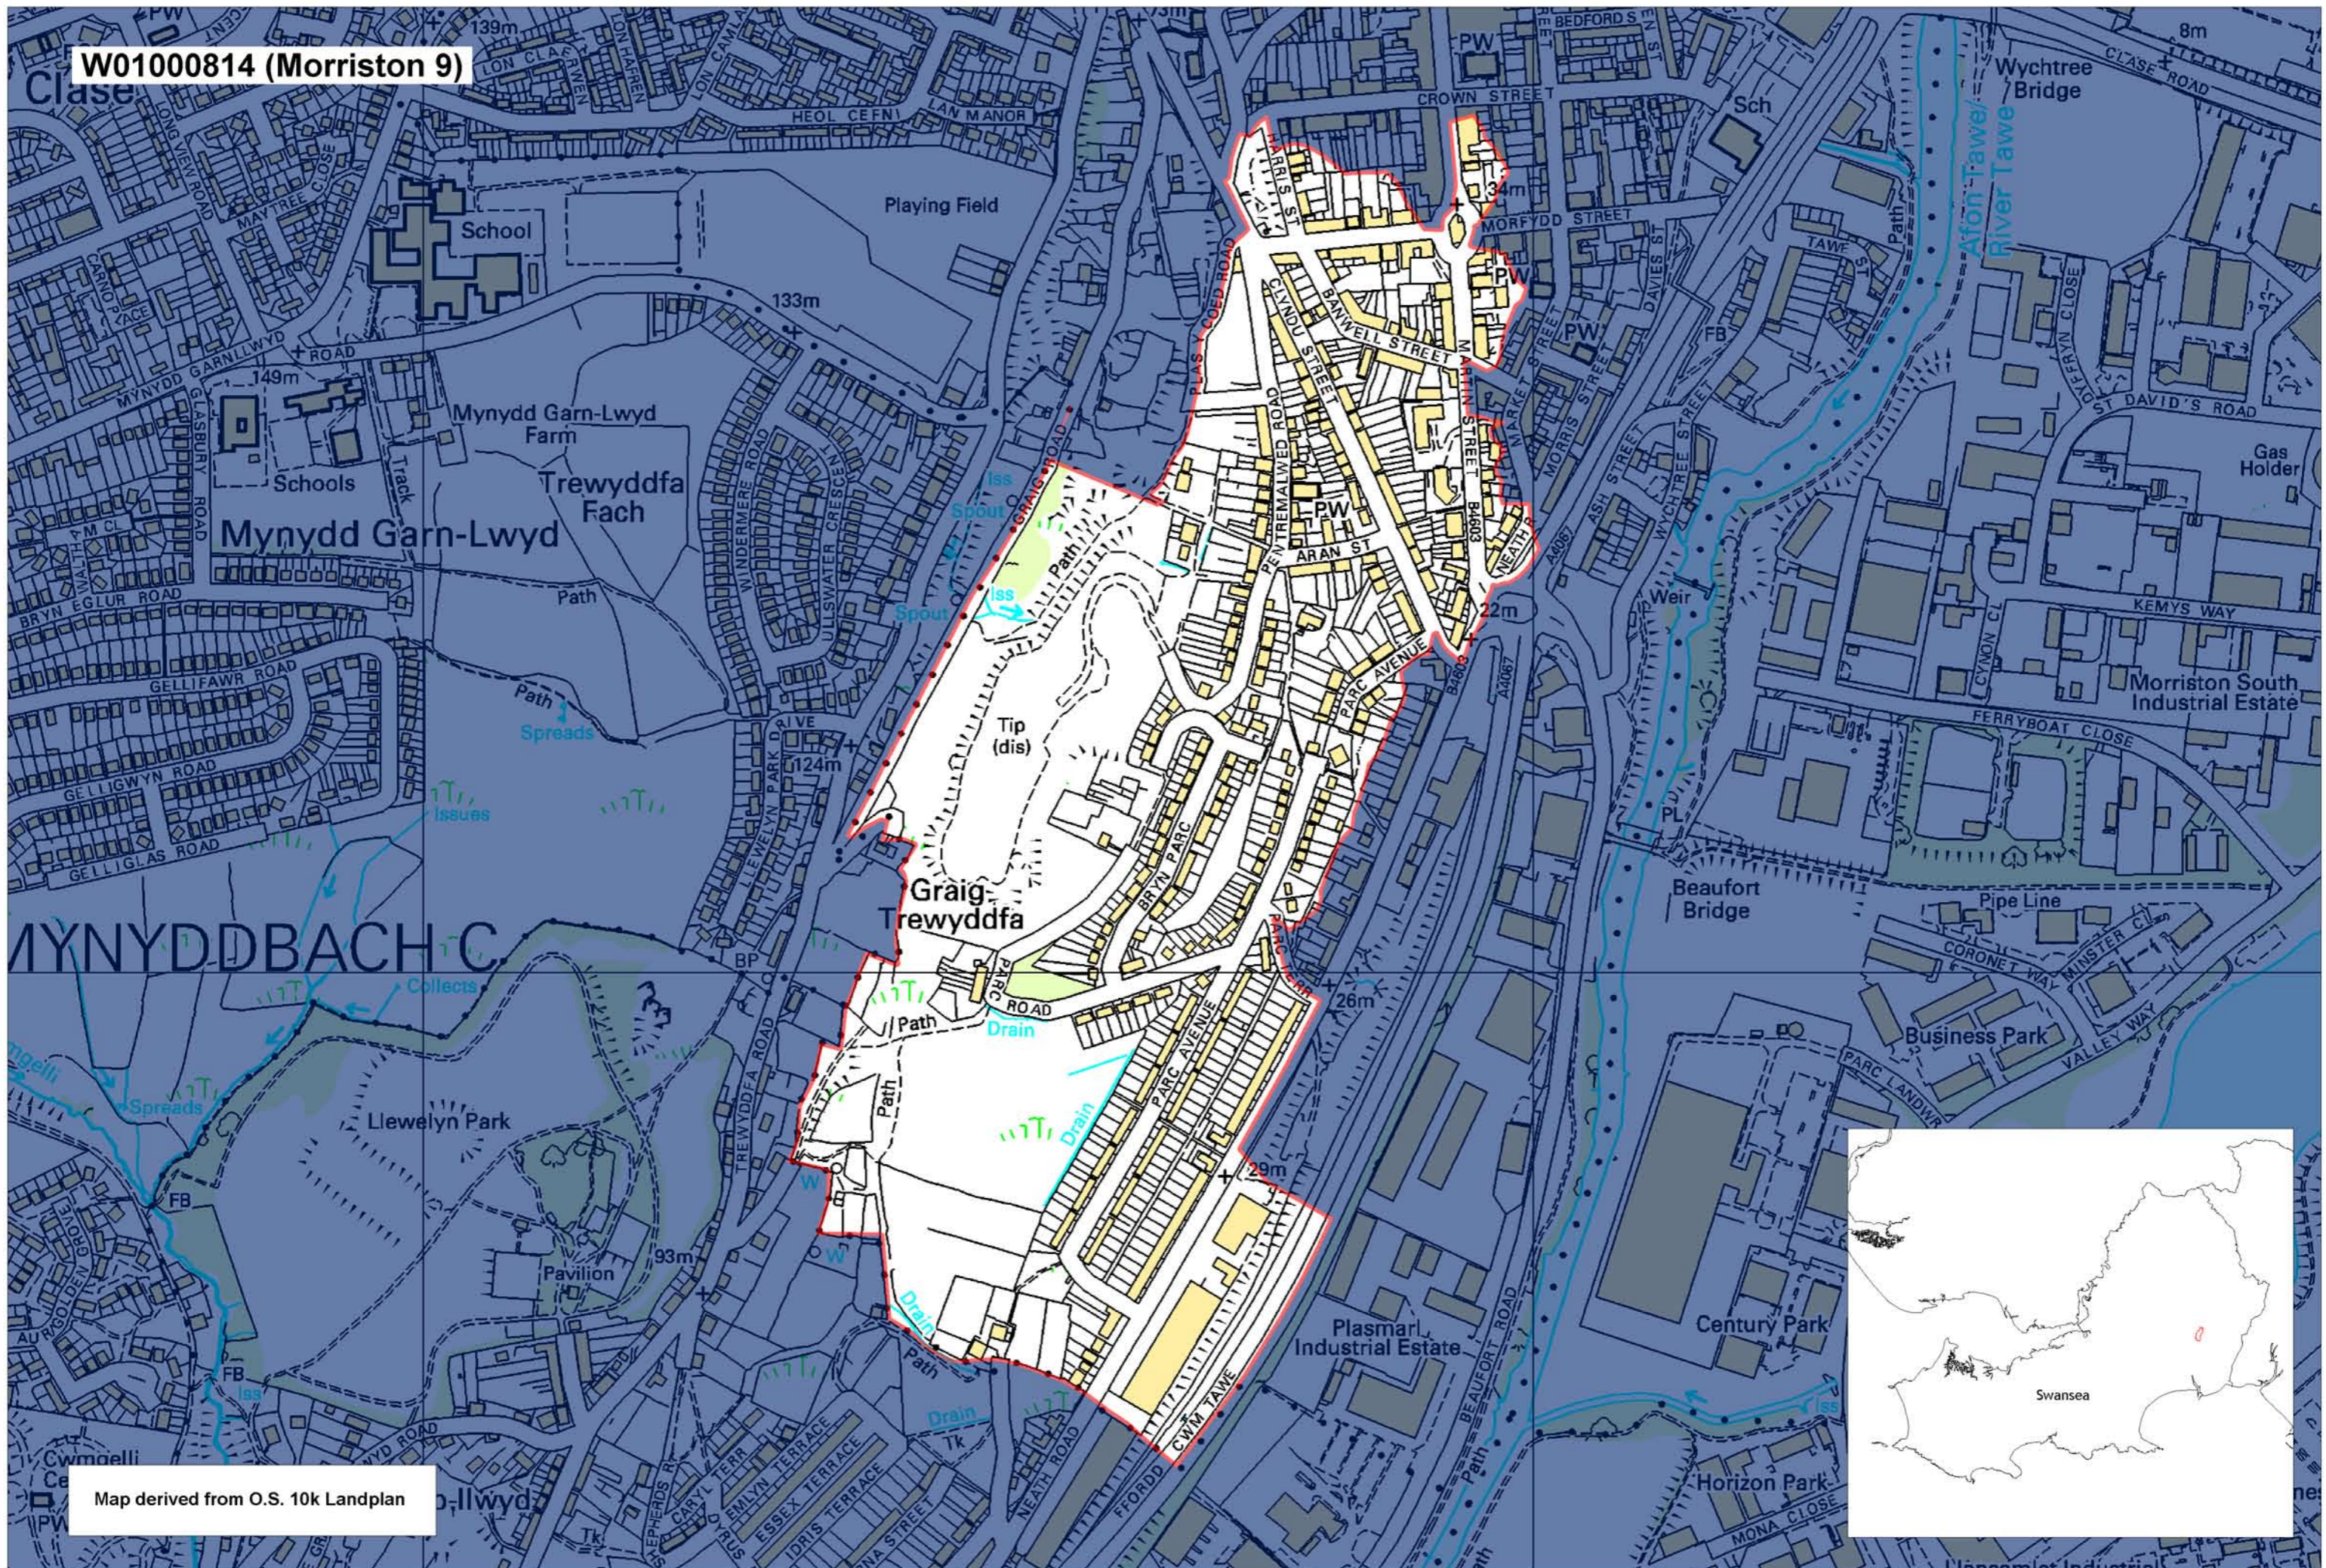

W01000814 (Morrison 9)

Map derived from O.S. 10k Landplan

This map is based upon the Ordnance Survey material with the permission of Ordnance Survey on behalf of The Controller of Her Majesty's Stationery Office. © Crown copyright 2008. Unauthorised reproduction infringes Crown copyright and may lead to prosecution or civil proceedings. Welsh Assembly Government. Licence Number: 100017916. Mae'r map hwn yn seiliedig ar ddeunydd yr Arolwg Ordnans gyda chaniatâd Arolwg Ordnans ar ran Rheolwr Lyfrau Ei Mawrhydi. © Hawffraint y Goron 2008. Mae atgynhyrchu heb ganiatâd yn torri hawffraint y Goron a gall hyn arwain at erlyniad neu achos sifil. Llywodraeth Cynulliad Cymru. Rhif trwydded 100017916.