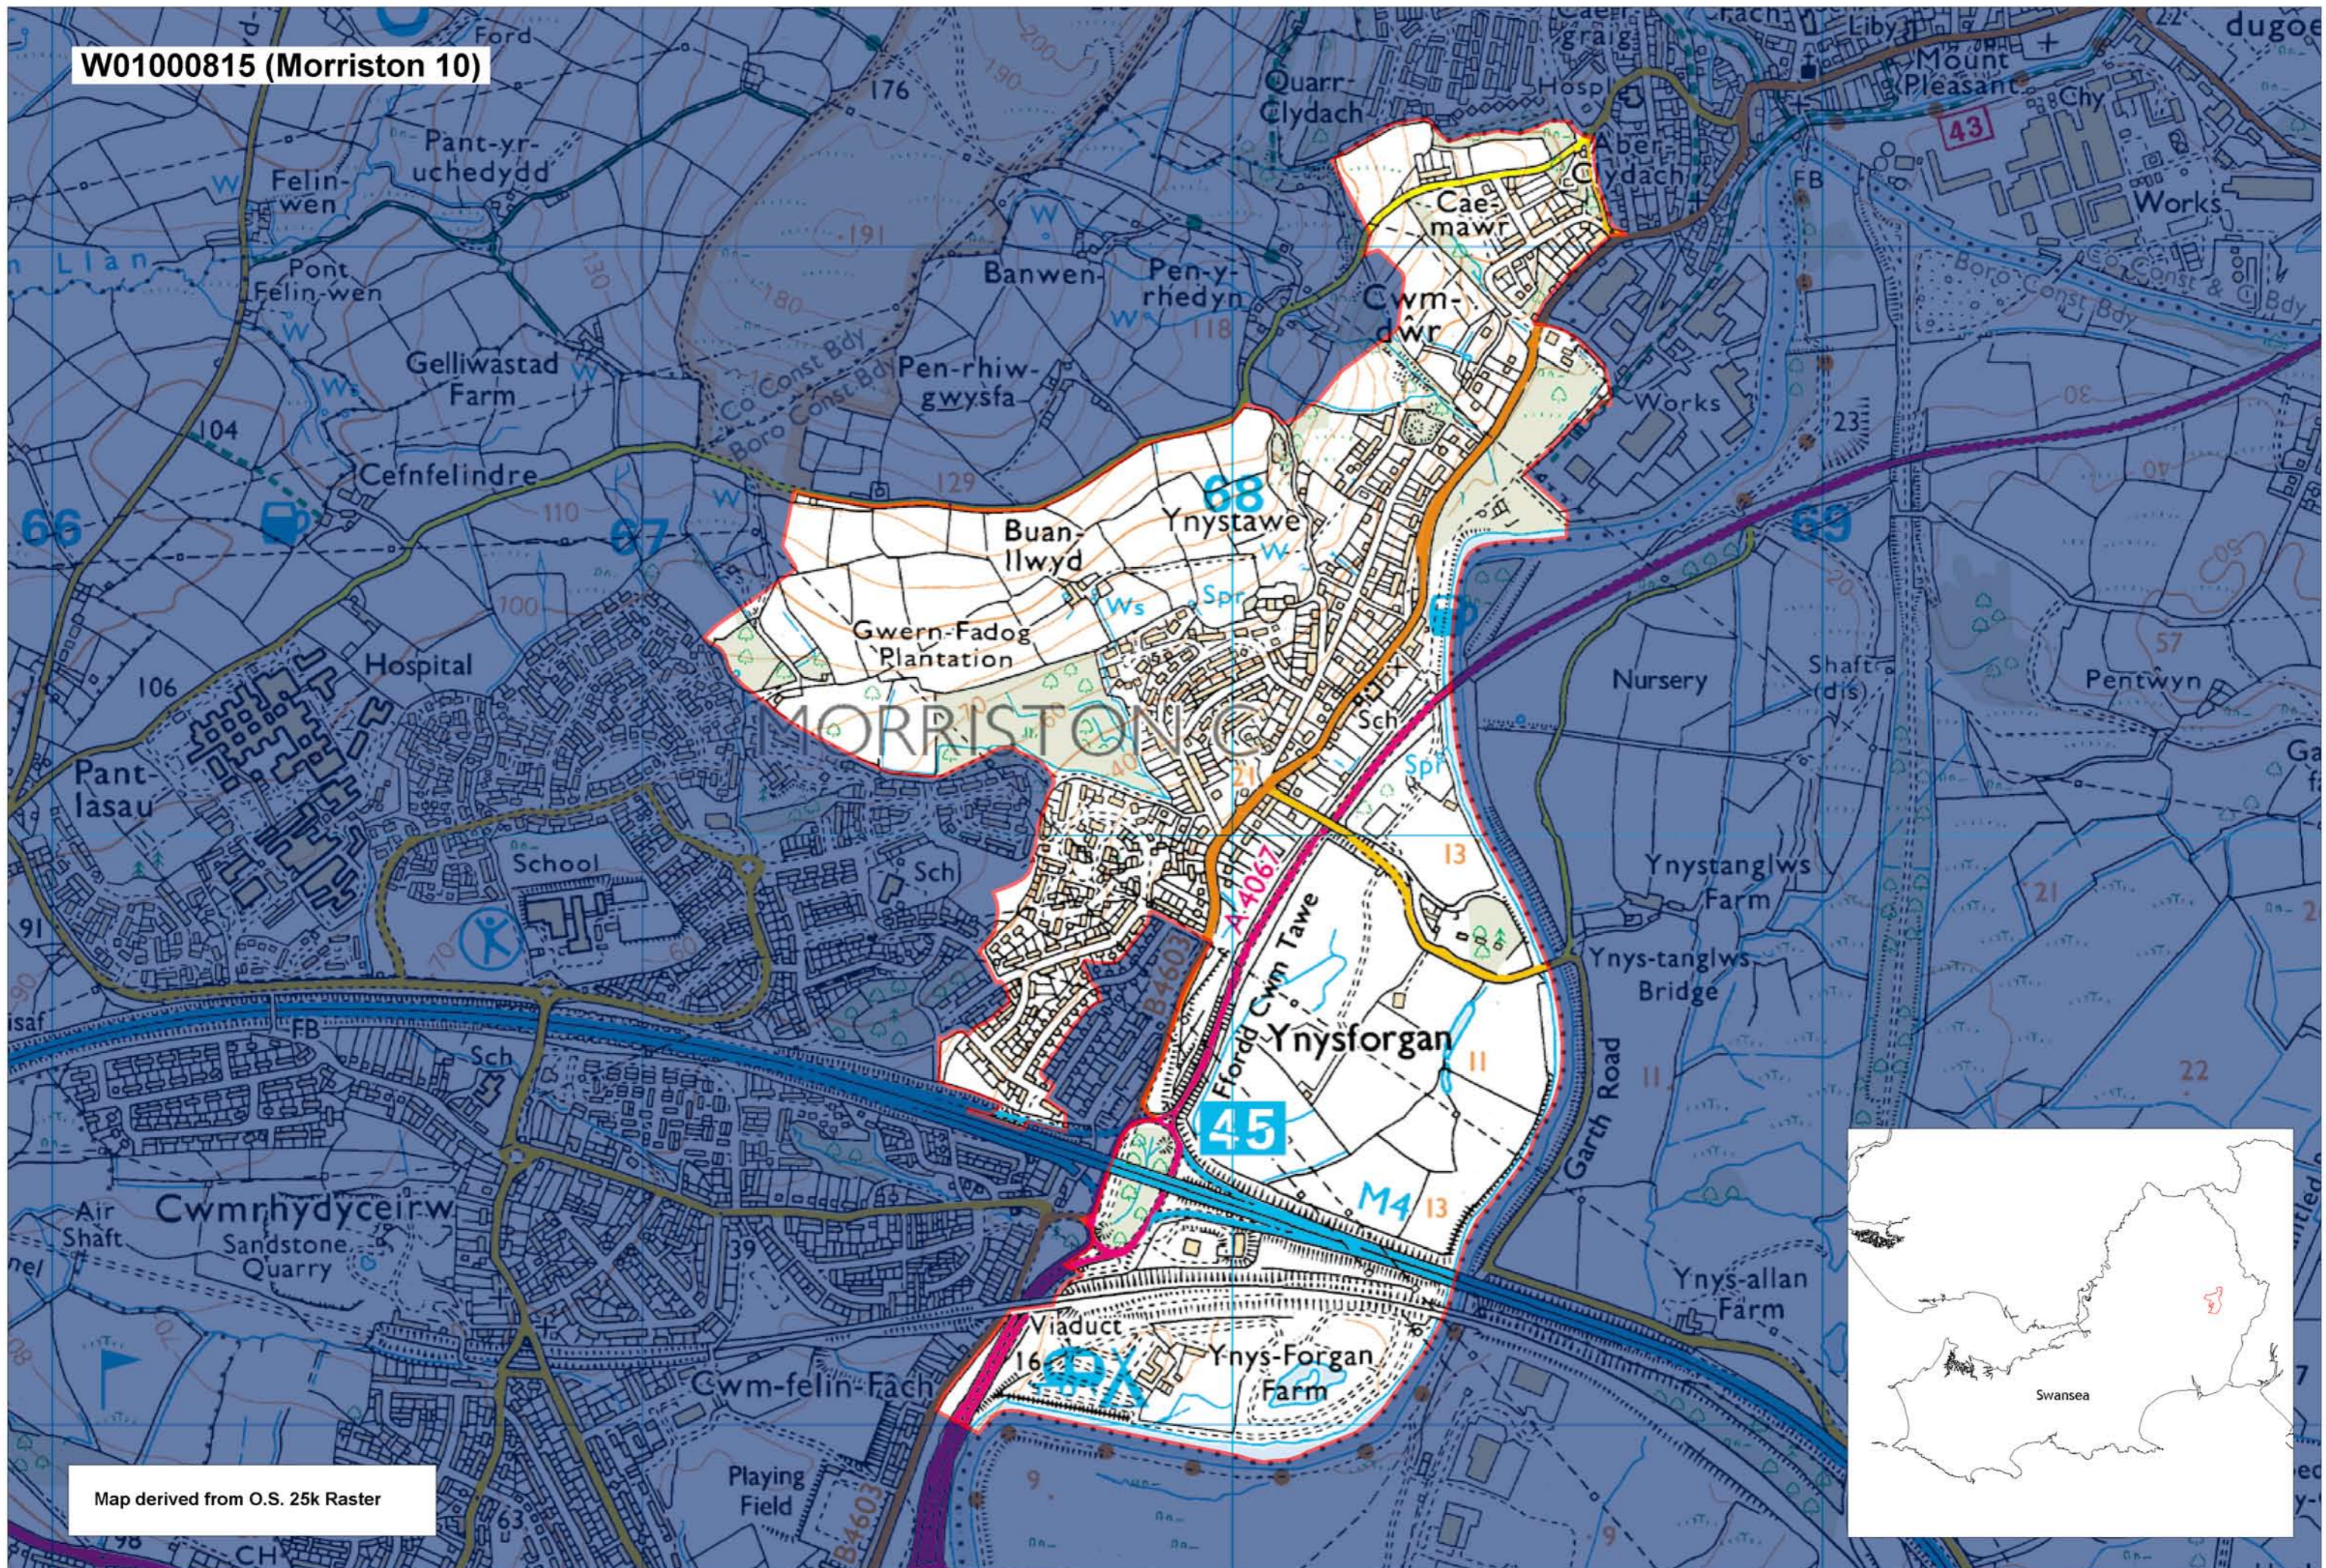

W01000815 (Morrison 10)

Map derived from O.S. 25k Raster

This map is based upon the Ordnance Survey material with the permission of Ordnance Survey on behalf of The Controller of Her Majesty's Stationery Office. © Crown copyright 2008. Unauthorised reproduction infringes Crown copyright and may lead to prosecution or civil proceedings. Welsh Assembly Government. Licence Number: 100017916. Mae'r map hwn yn seiliedig ar ddeunydd yr Arolwg Ordnans gyda chaniatâd Arolwg Ordnans ar ran Rheolwr Llyfrau Ei Mawrhydi. © Hawffraint y Goron 2008. Mae atgynhyrchu heb ganiatâd yn torri hawffraint y Goron a gall hyn arwain at erlyniad neu achos sifil. Llywodraeth Cynulliad Cymru. Rhif trwydded 100017916.

Produced by Cartographics, Statistical Directorate, Welsh Assembly Government. Cynhyrchwyd gan Cartograffeg, Y Gyfarwyddiaeth Ystadegol, Llywodraeth Cynulliad Cymru.