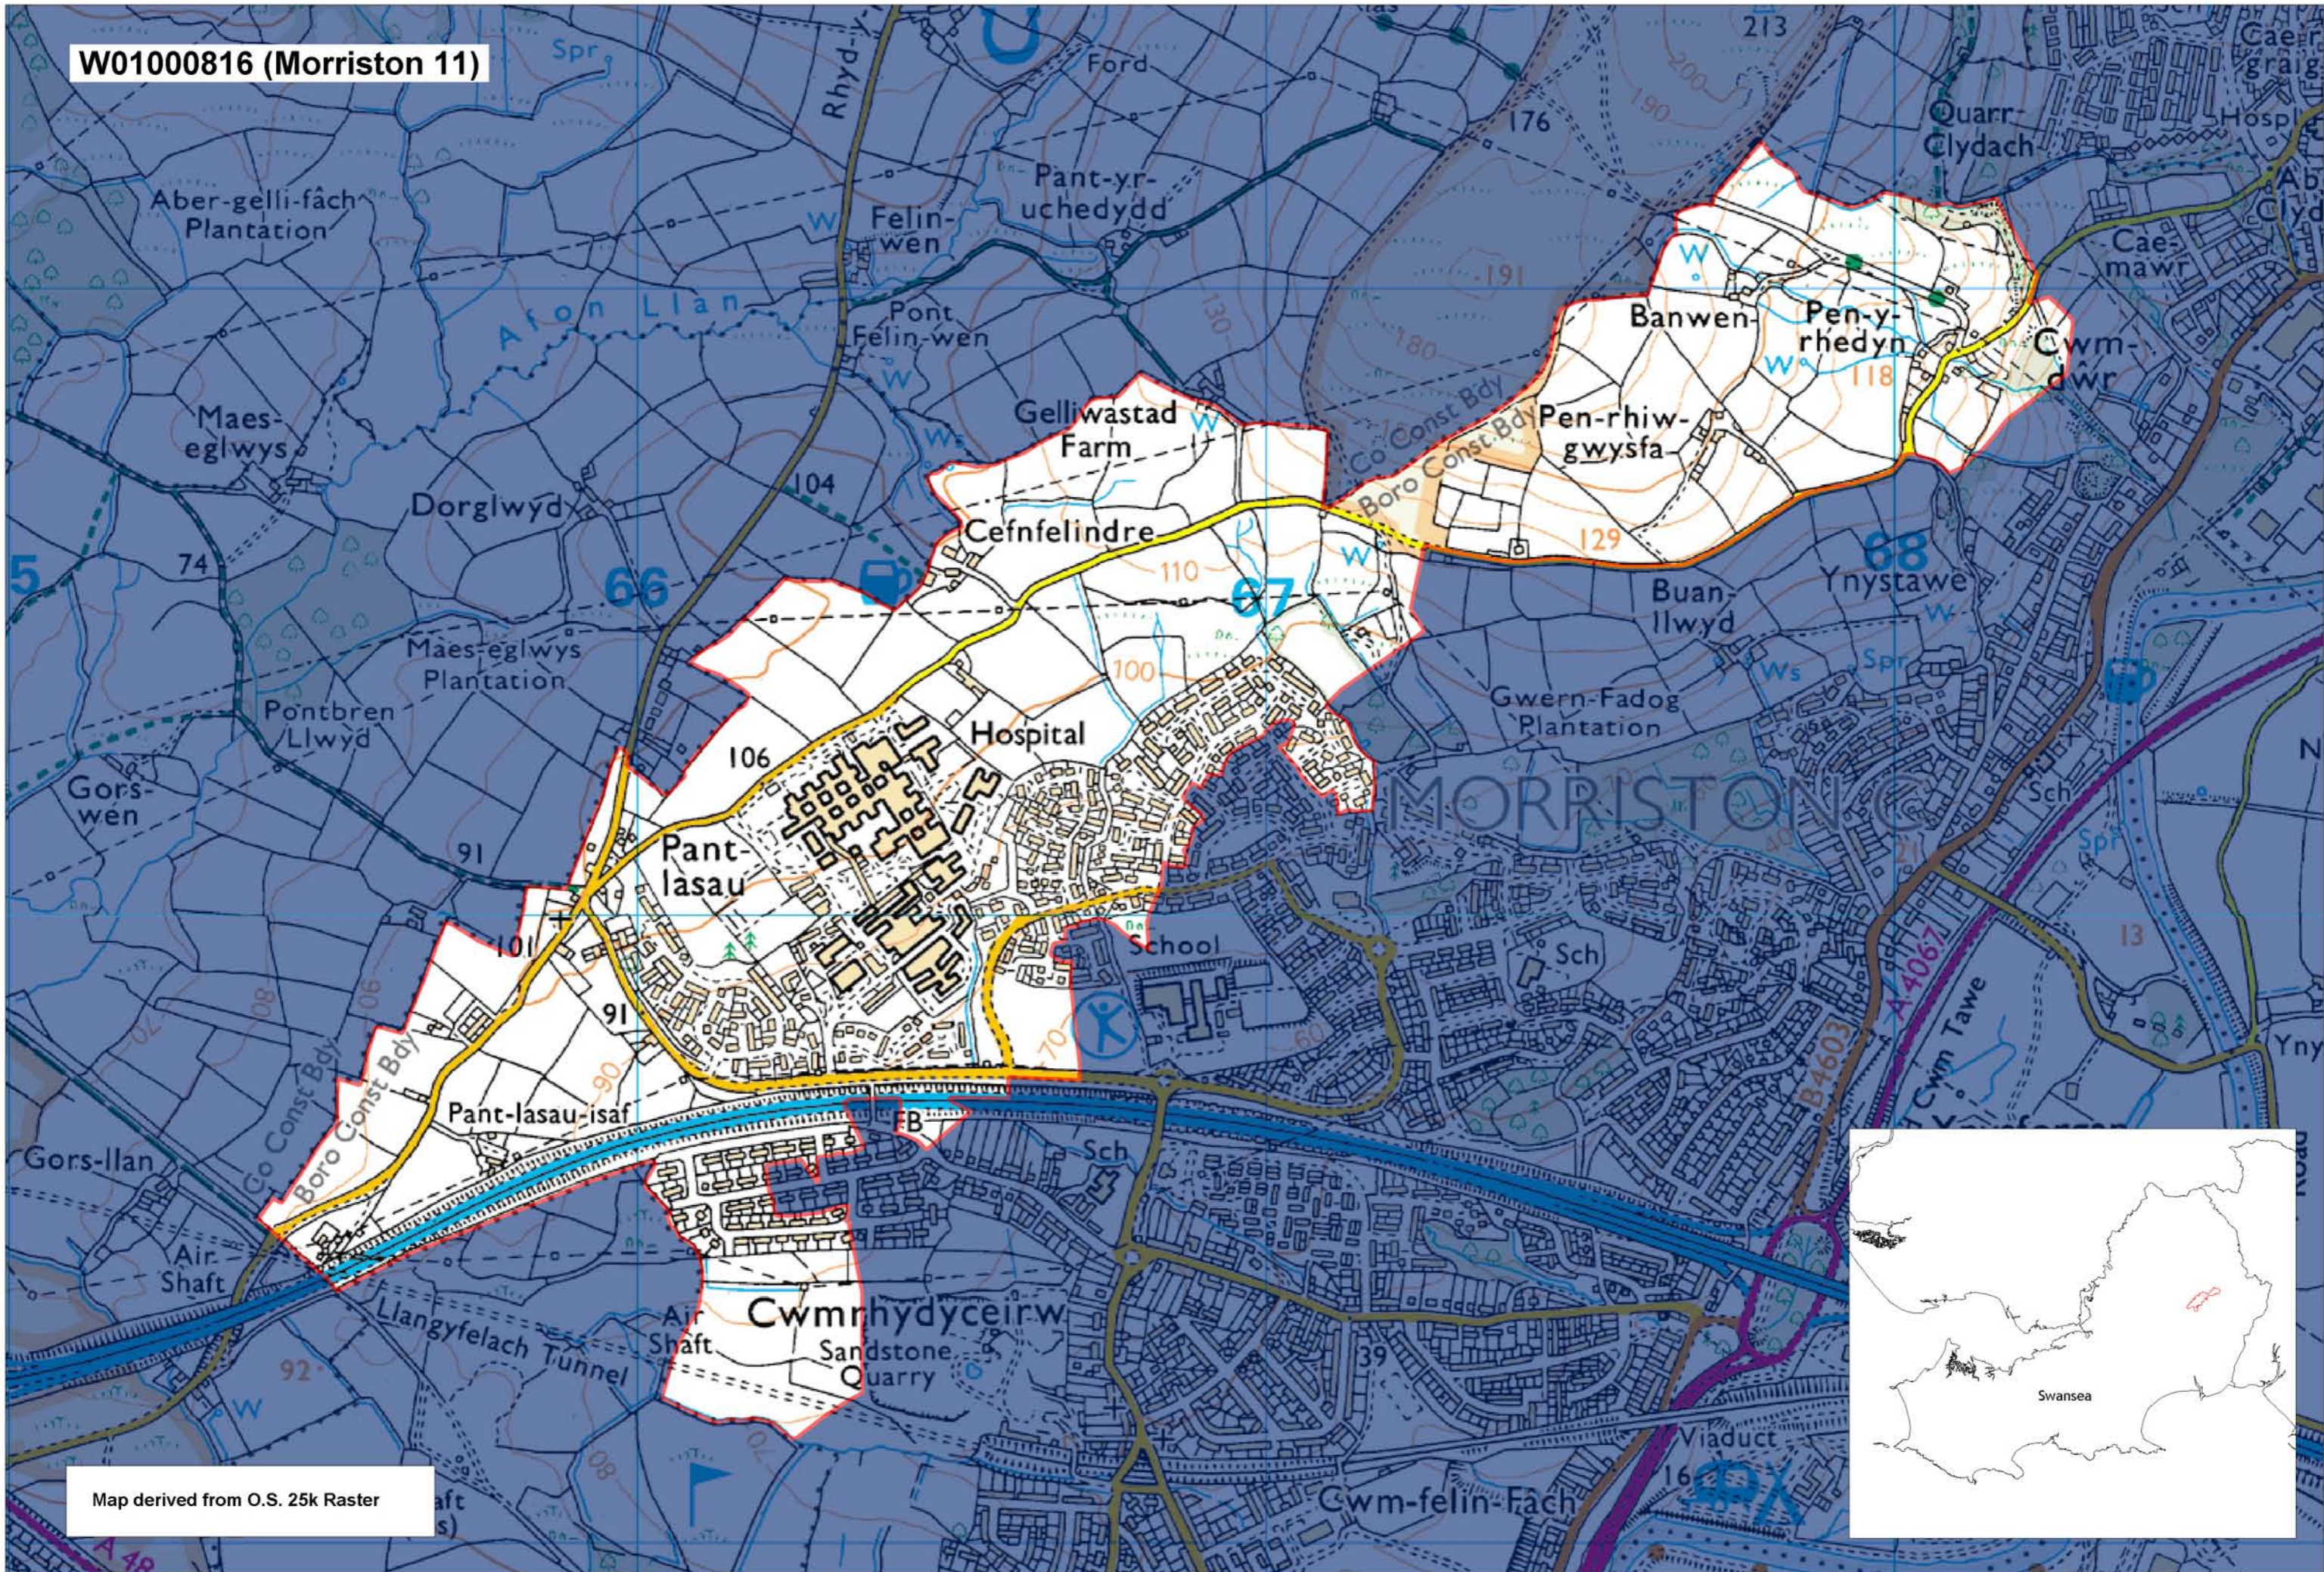

W01000816 (Morrison 11)

Map derived from O.S. 25k Raster