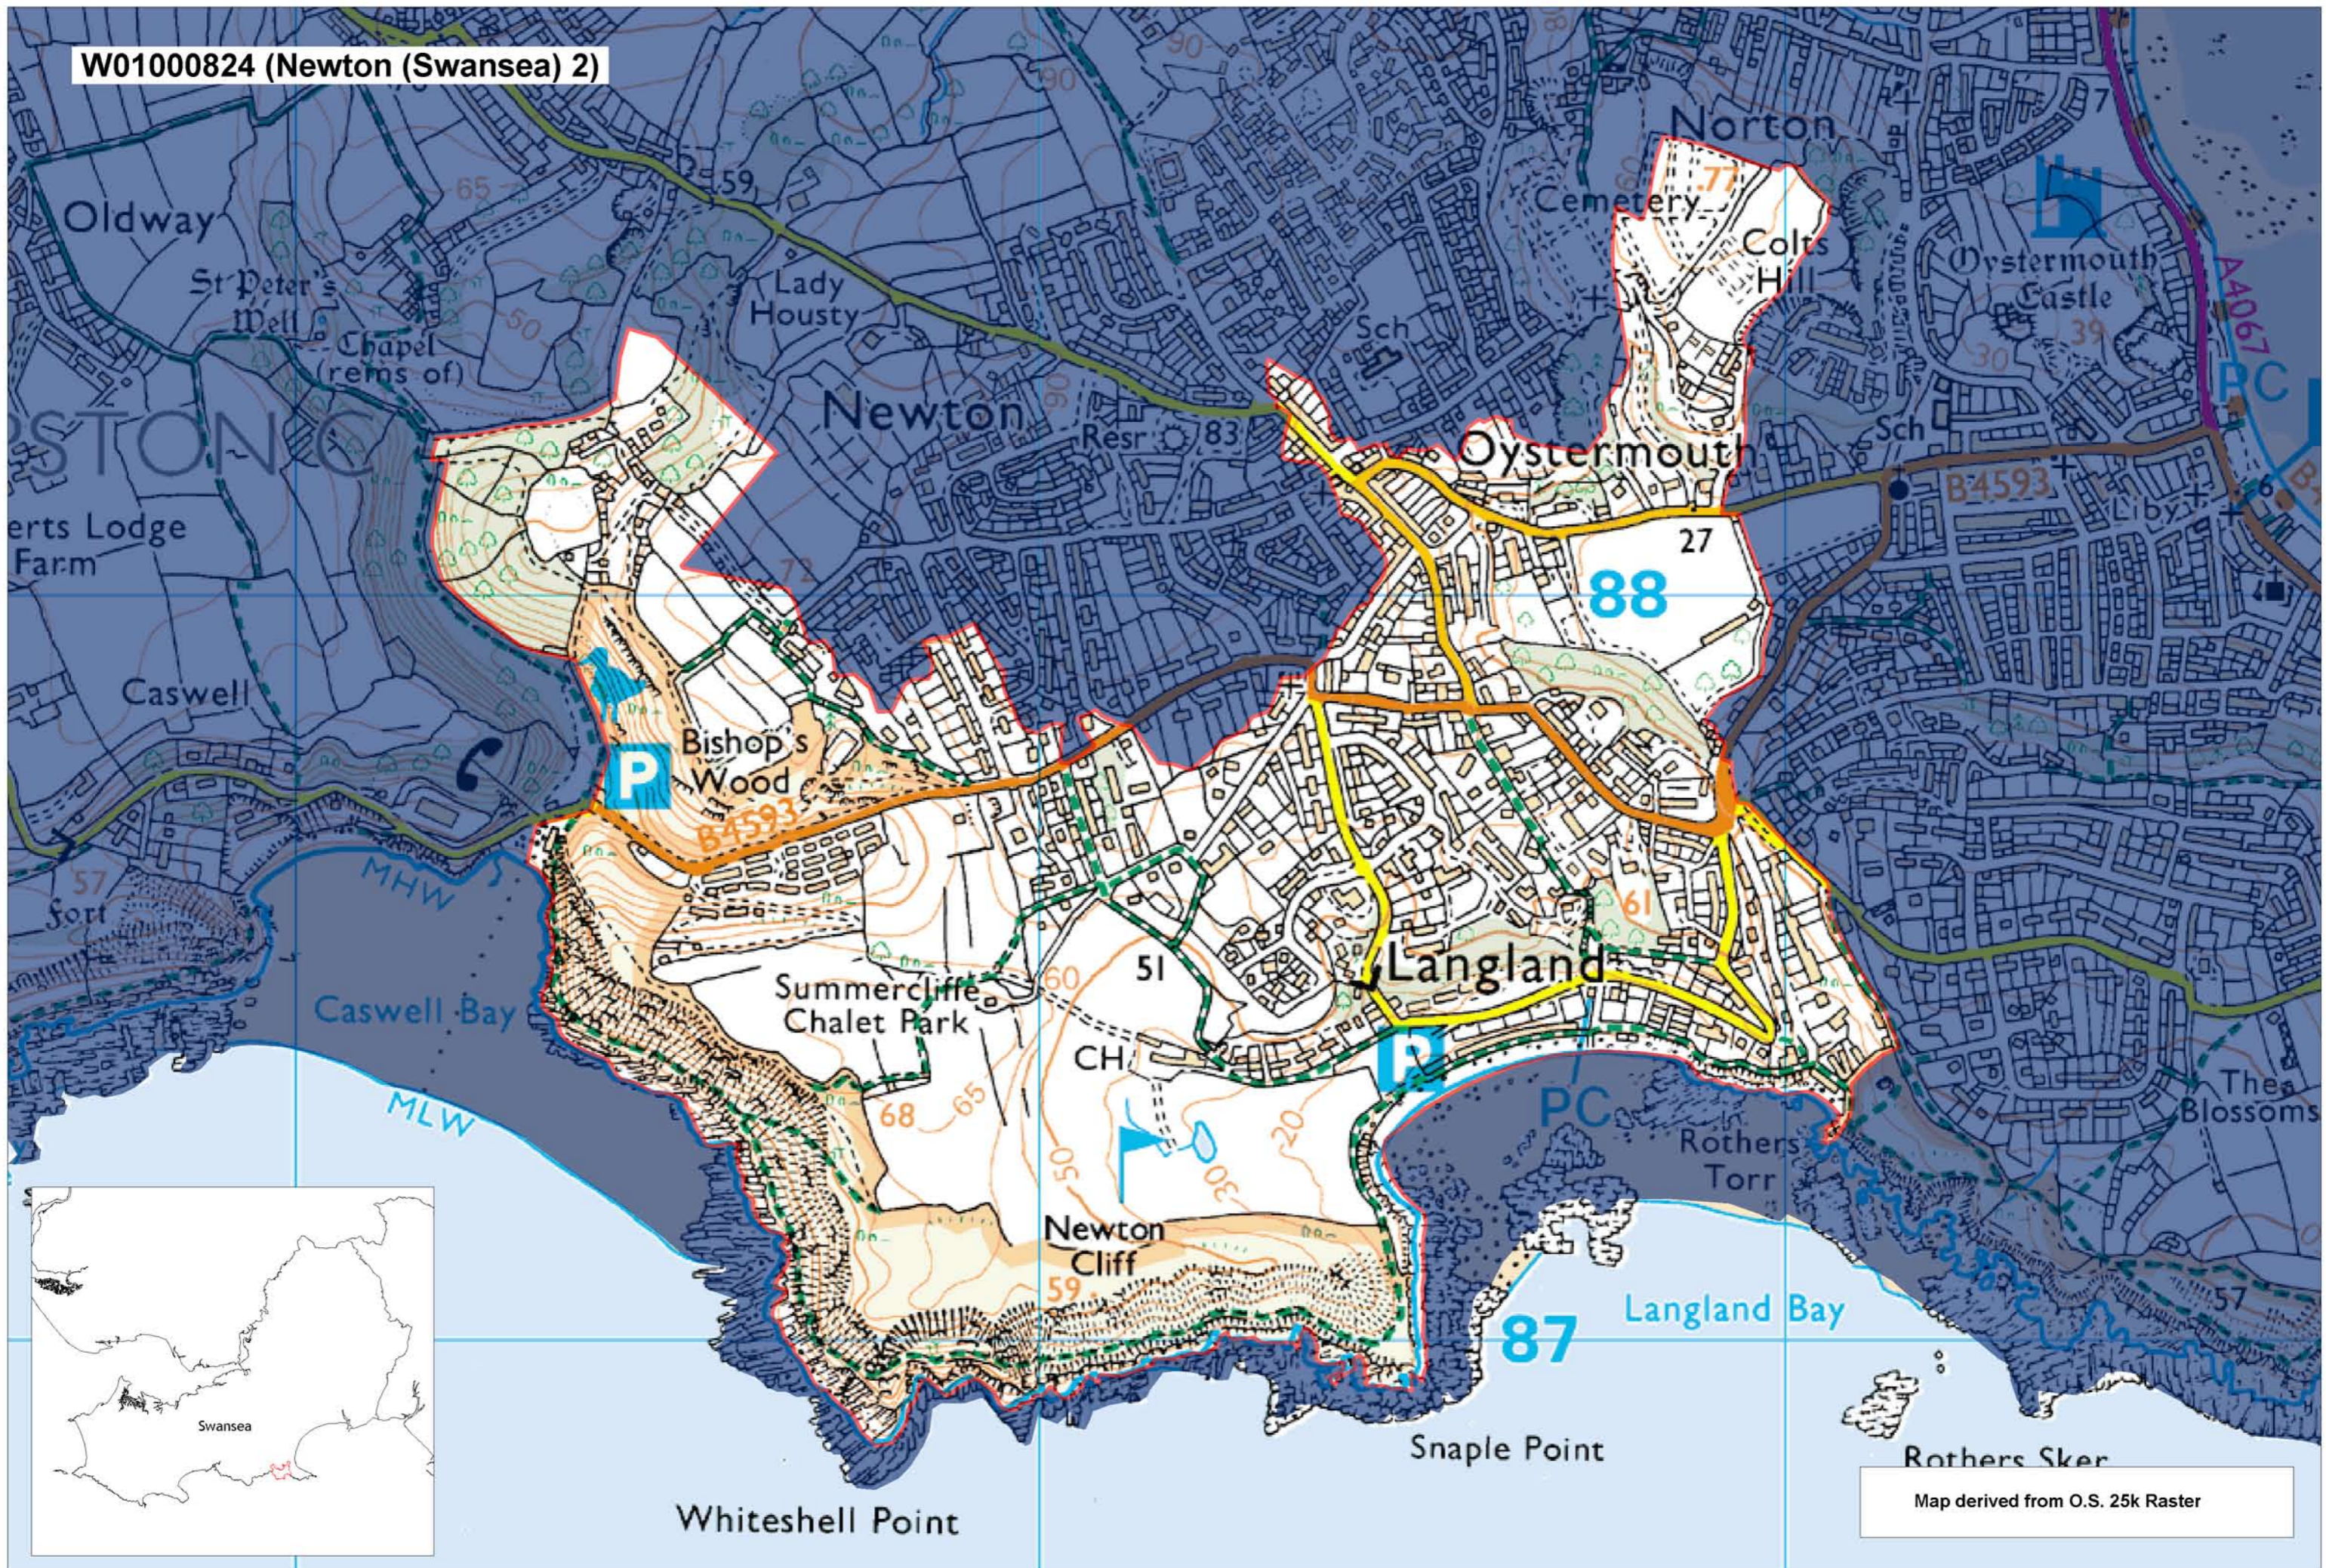

W01000824 (Newton (Swansea) 2)

Map derived from O.S. 25k Raster