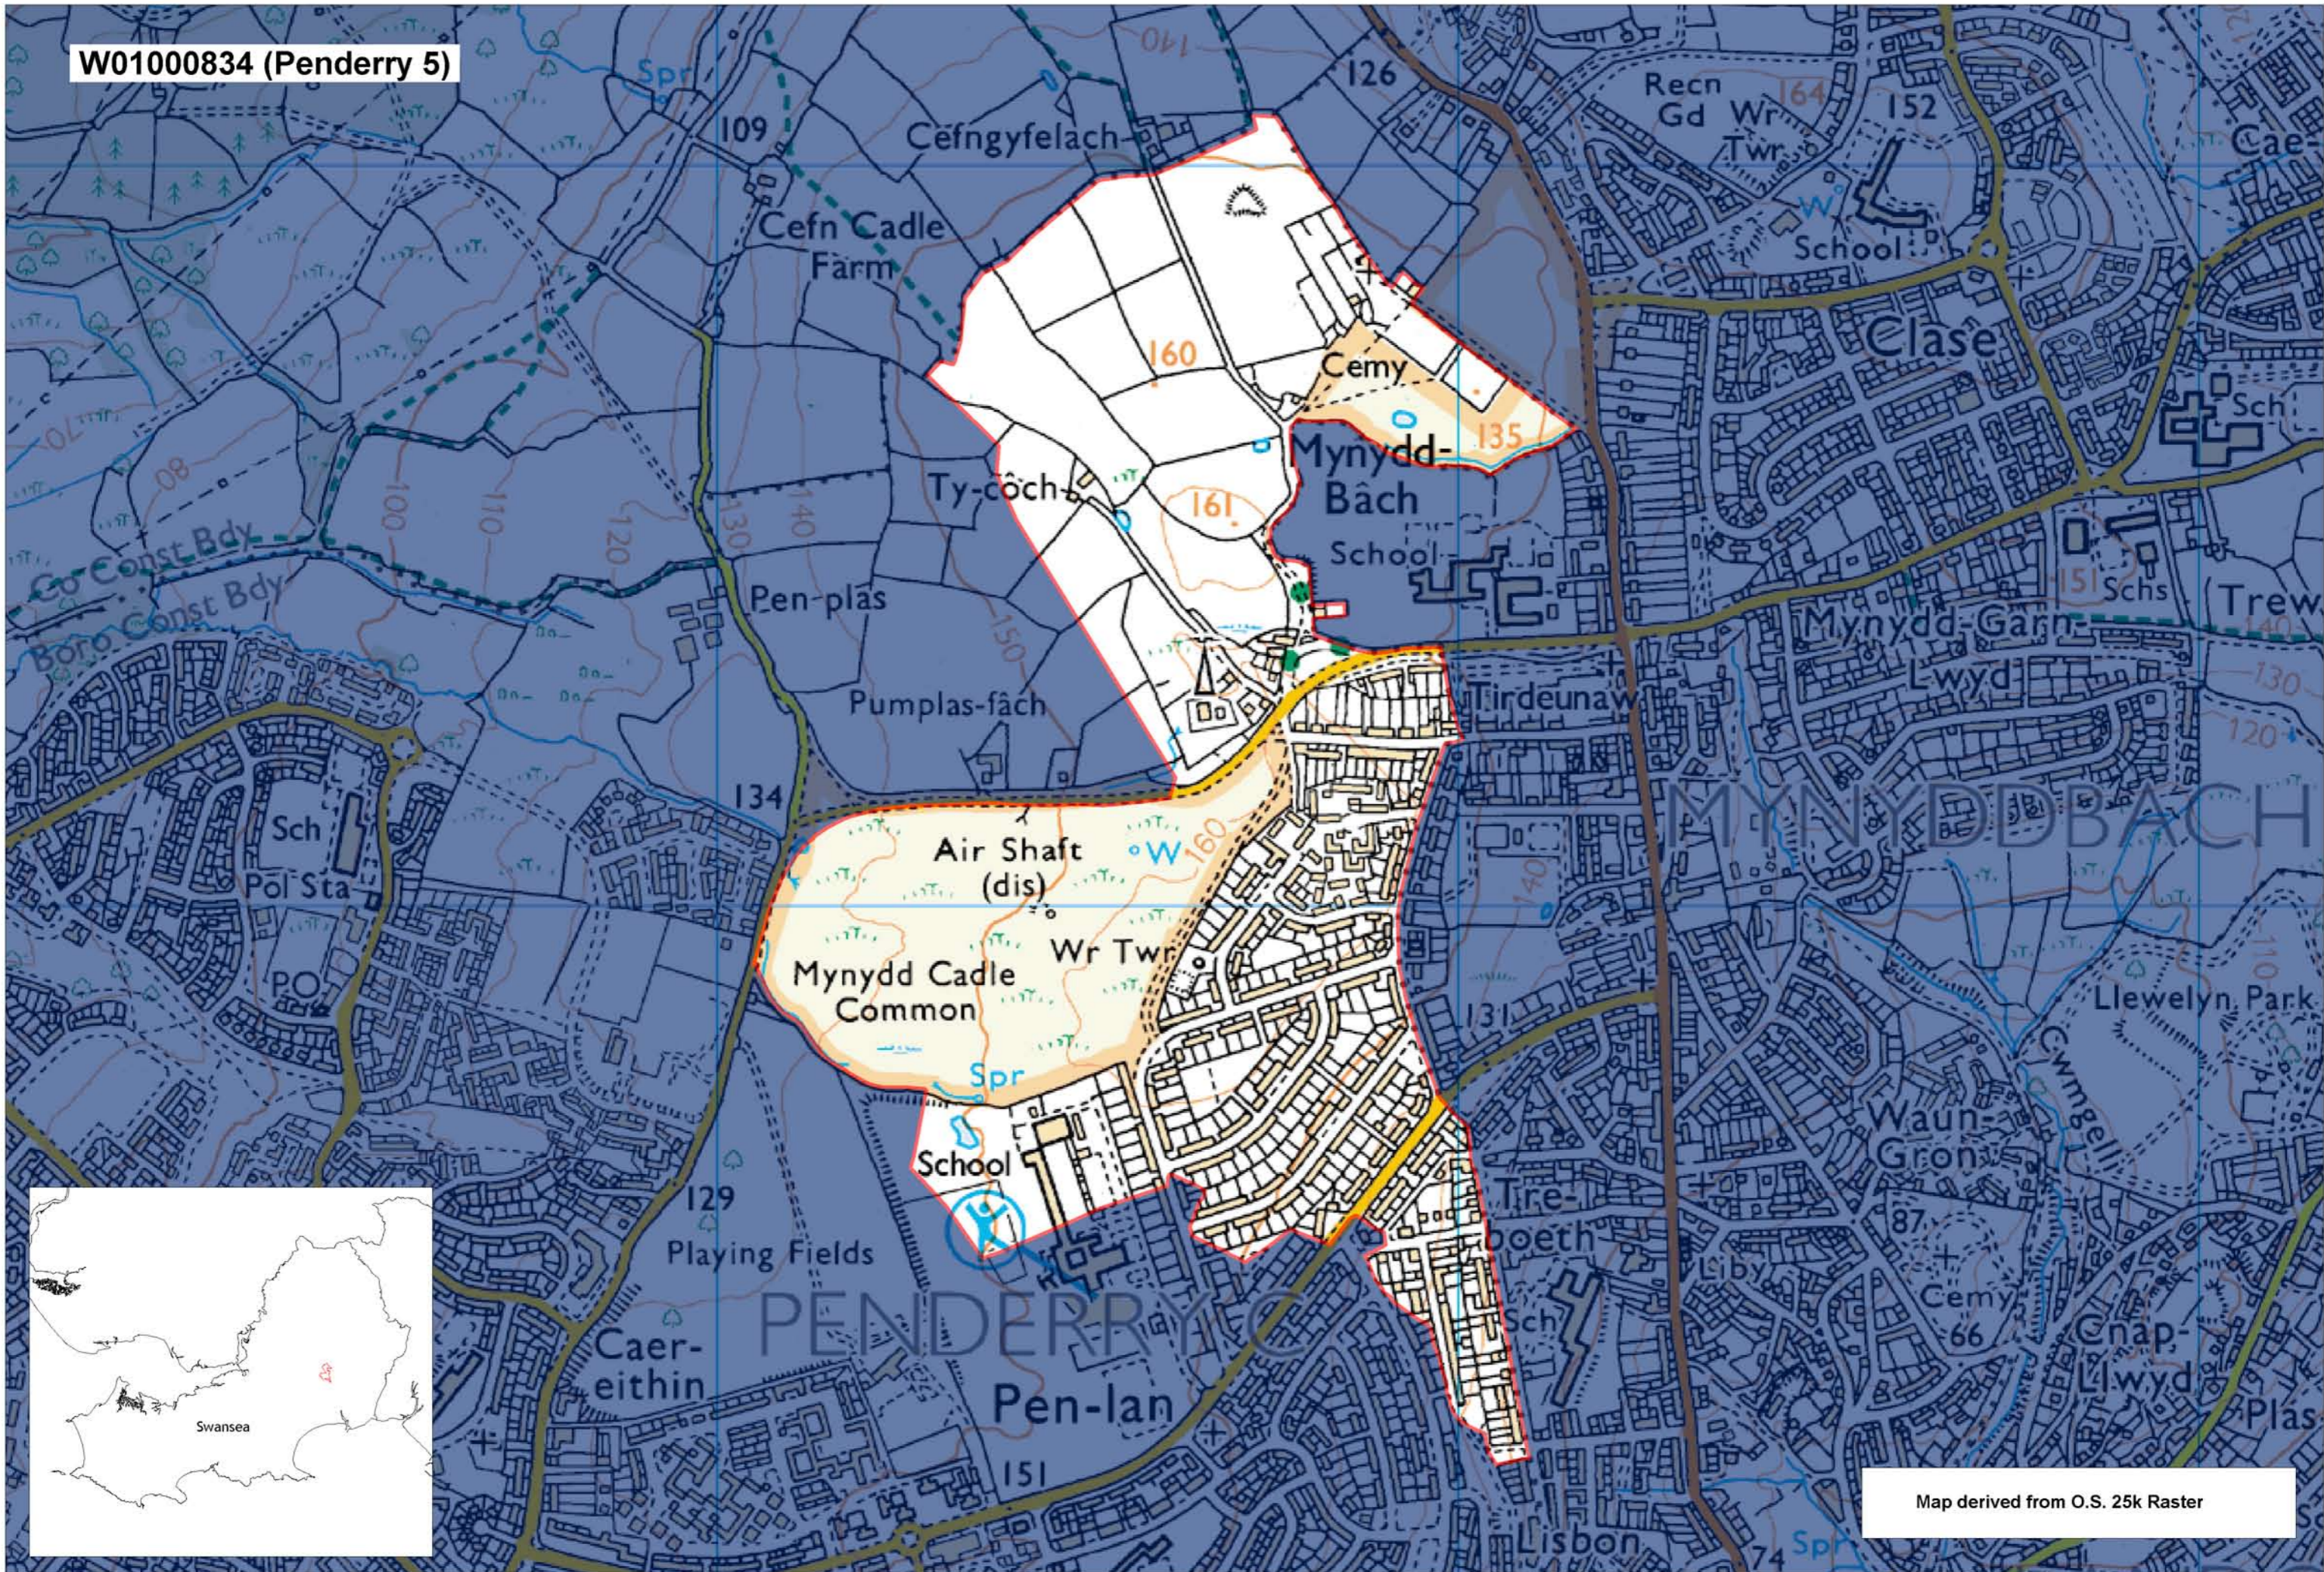

W01000834 (Penderry 5)

Map derived from O.S. 25k Raster