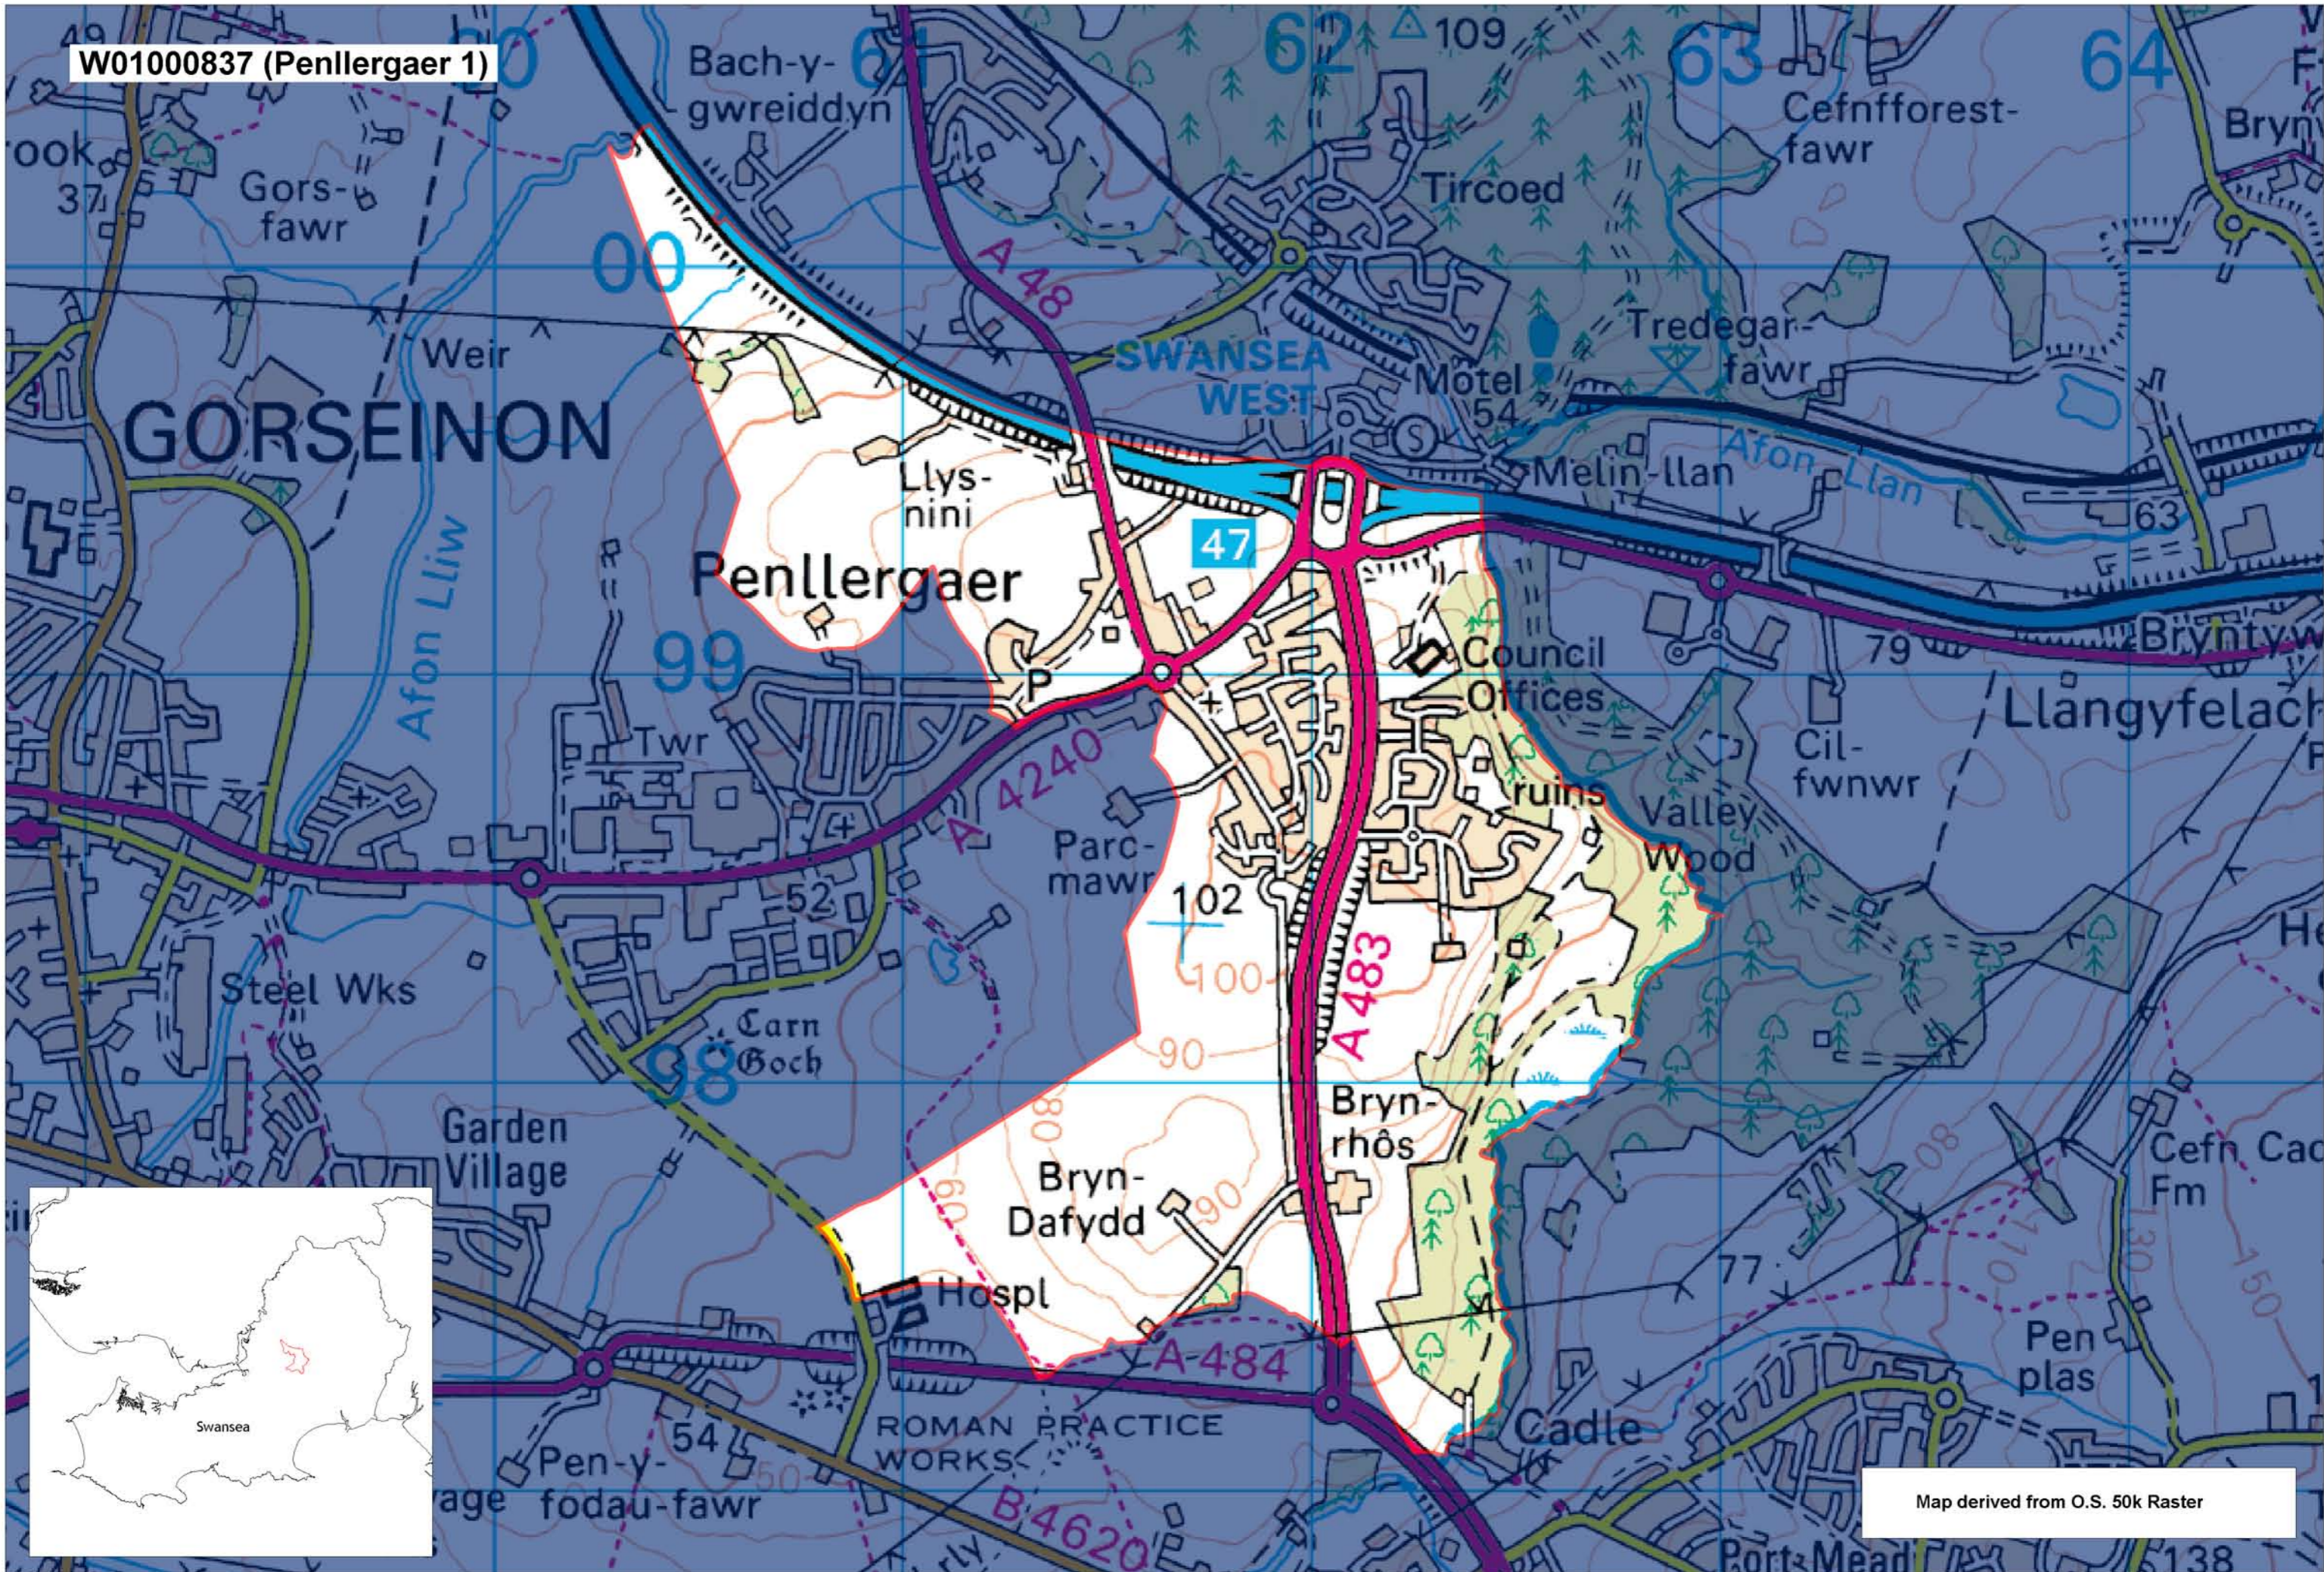

W01000837 (Penllergaer 1)

Map derived from O.S. 50k Raster